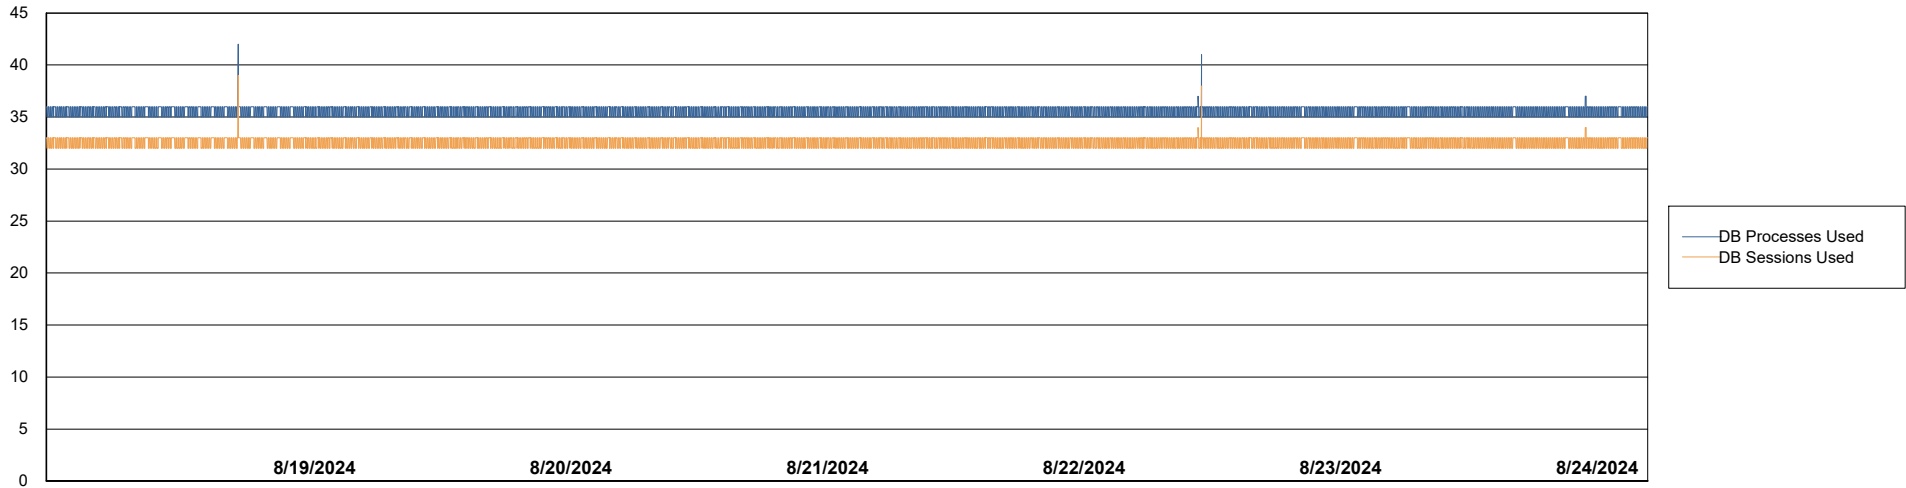

Database Performance KLA_STB_KLAHQORA06_DB_HSBABS1

DB Processes Max 1,000