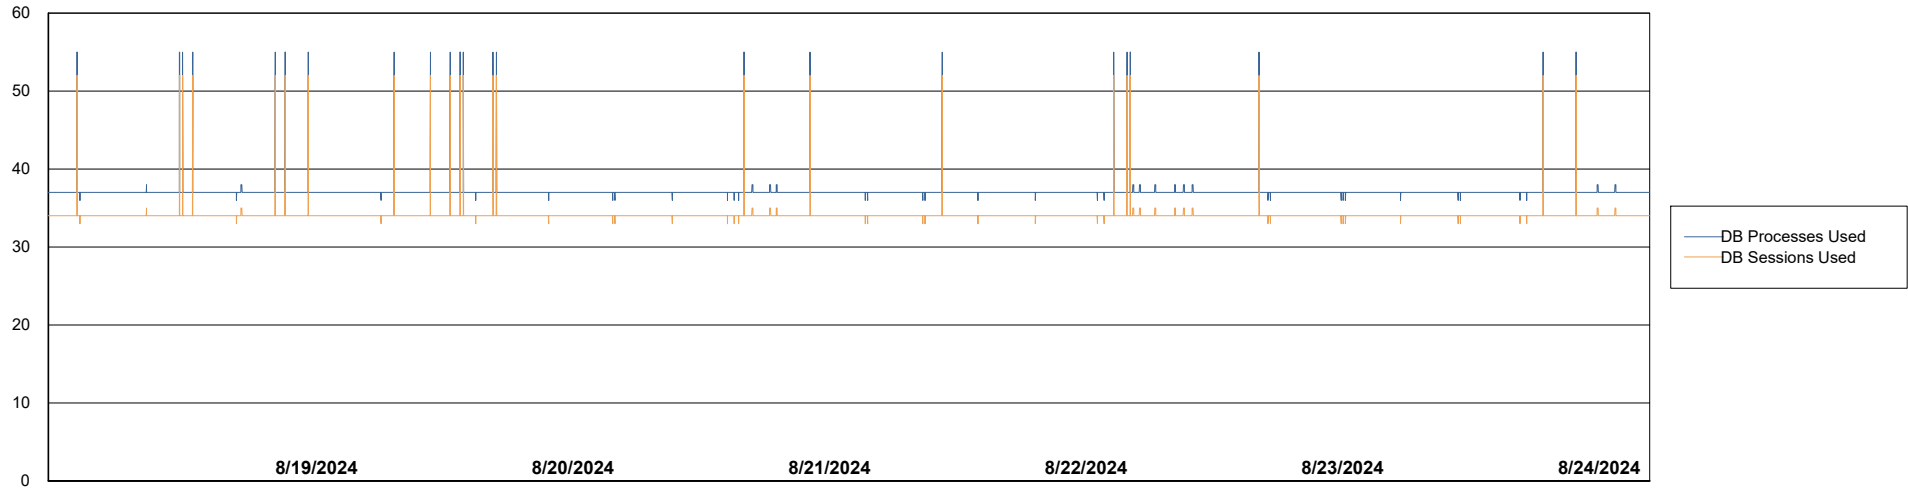

Database Performance HUE_PRD_S-ORATEST2_HSBABS1

DB Processes Max 1,000