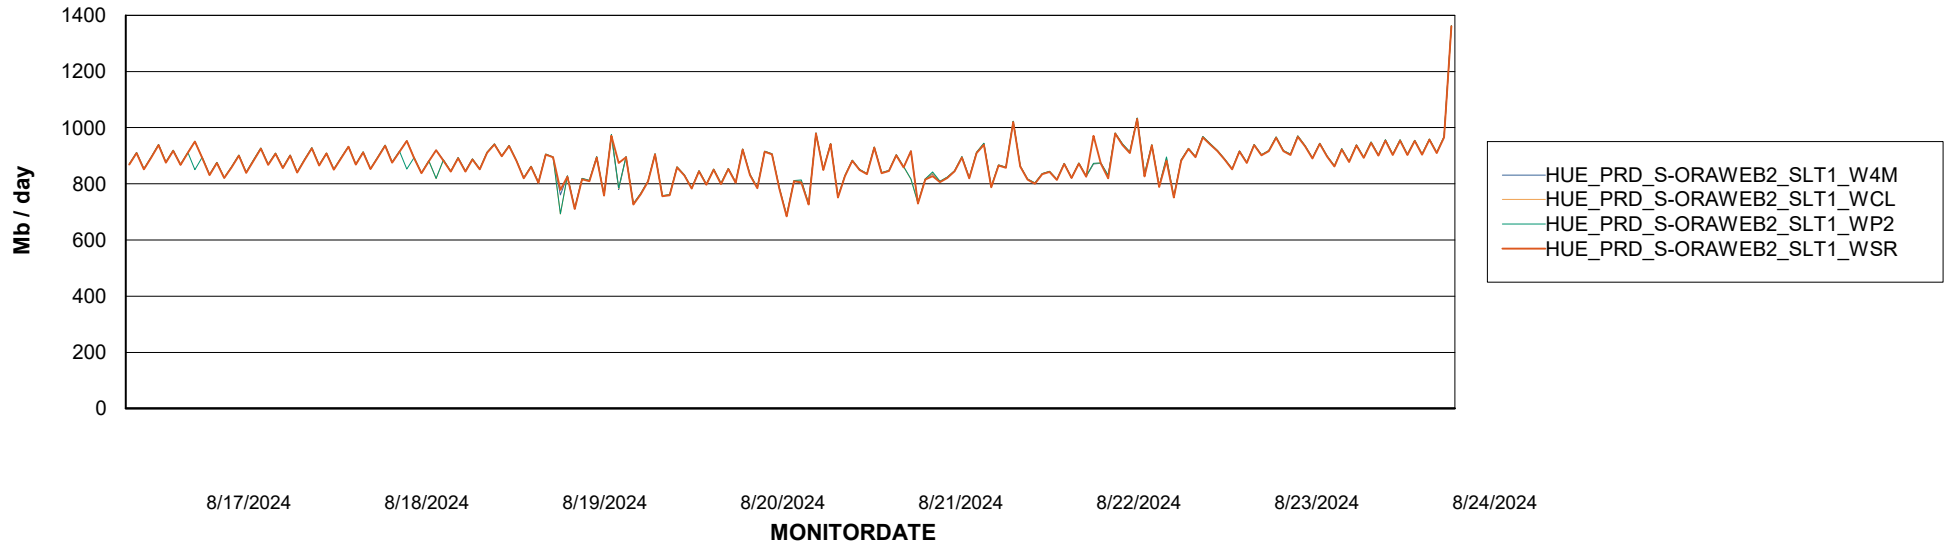

ABSSolute Web Component Services

Avg memory used per ABS Web component