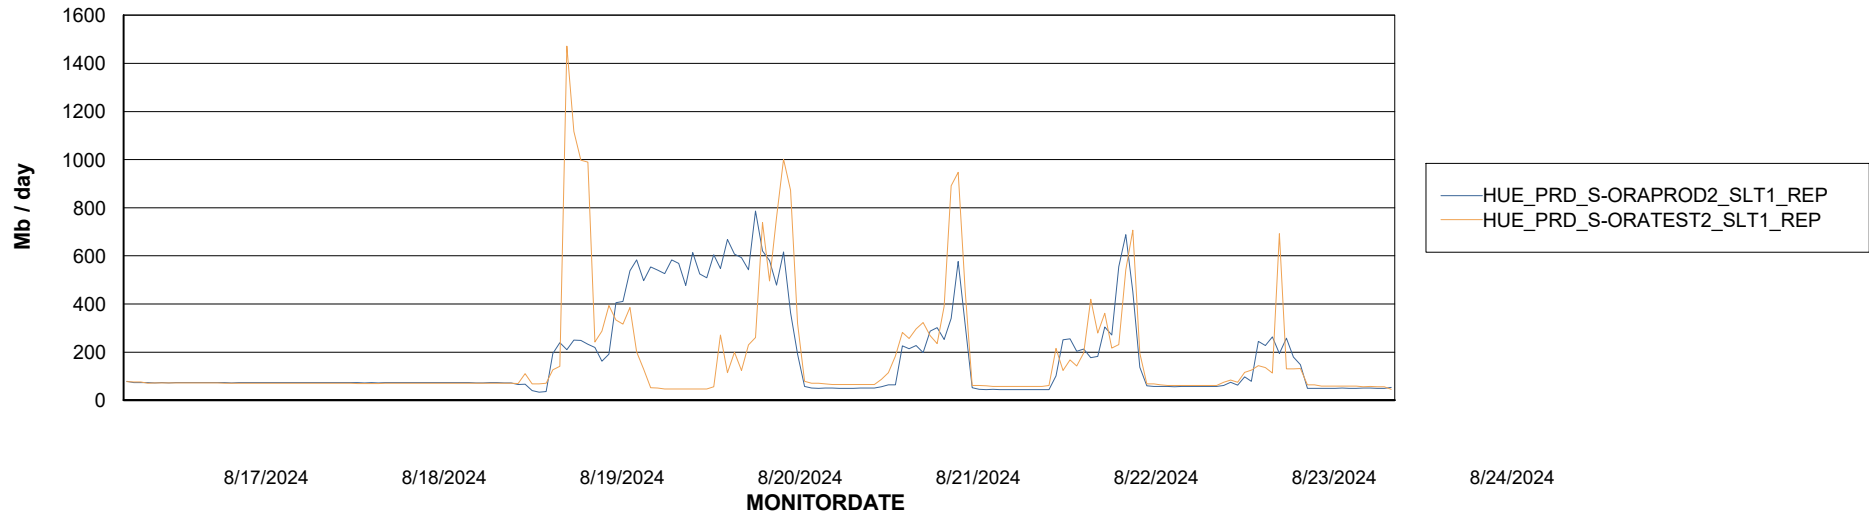

ABSSolute Application ReportServer Services

Avg memory used per ReportServer Service