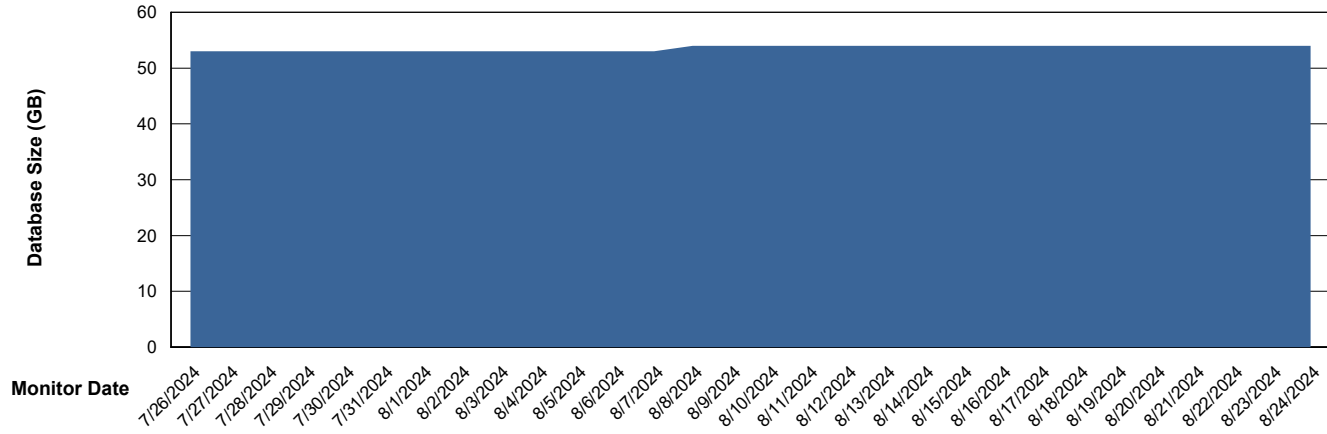

DATABASE SIZE HUE_PRD_S-ORABI2_ABS1

Database growth over last month