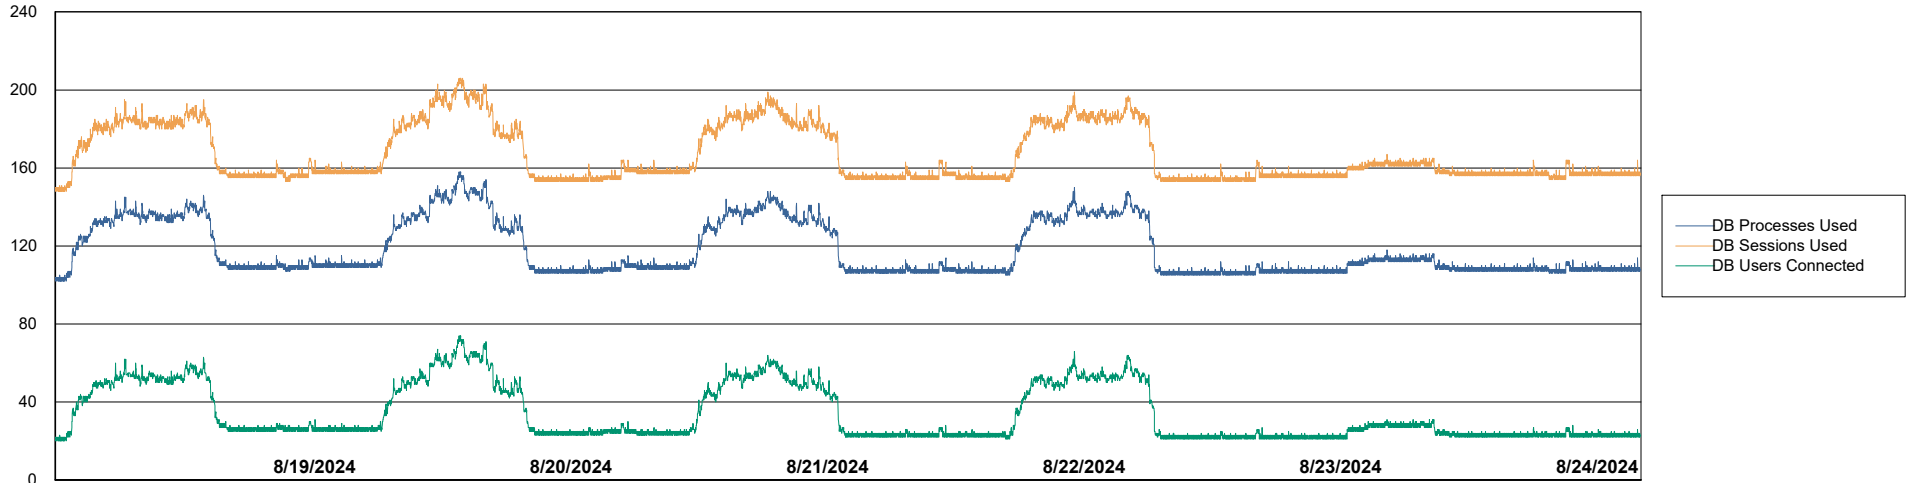

Database Performance HUE_PRD_S-ORAPROD2_ABS1