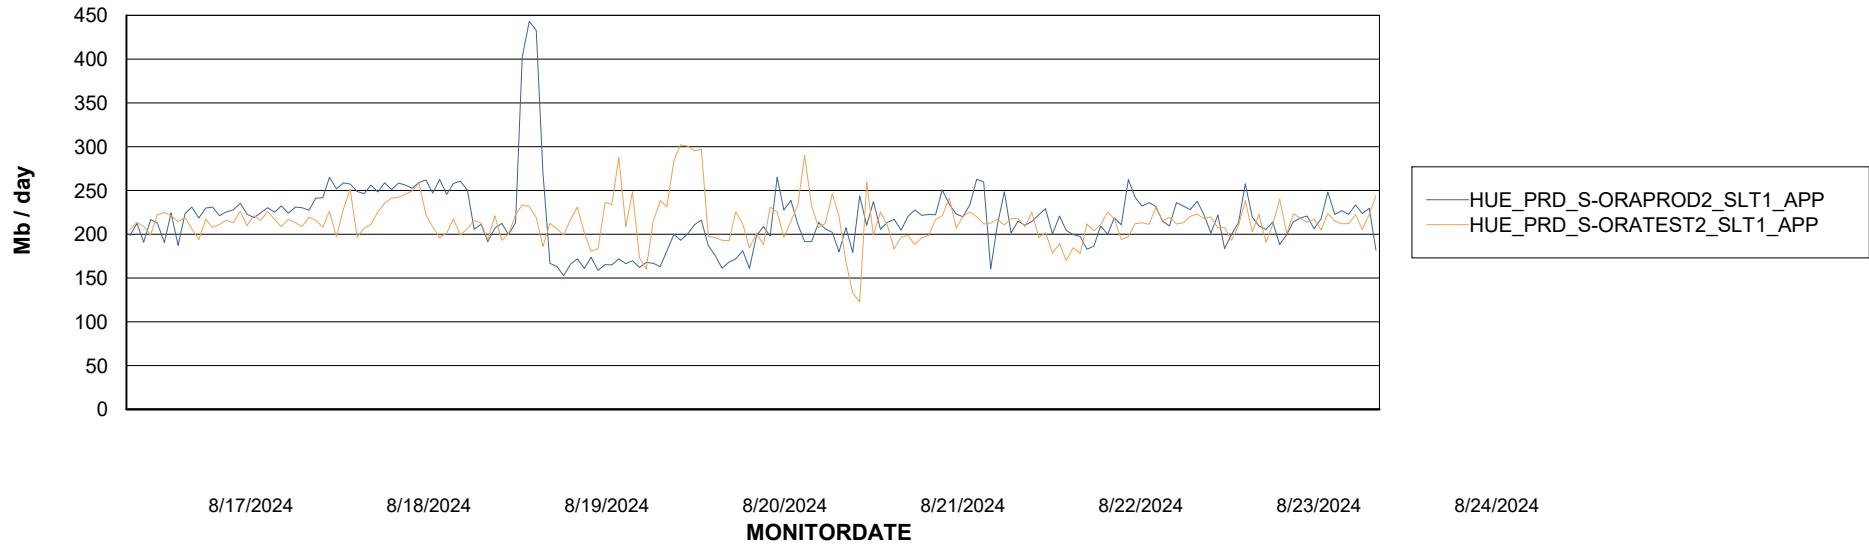

ABSSolute Application Server Services

Avg memory used per ABS Server Service