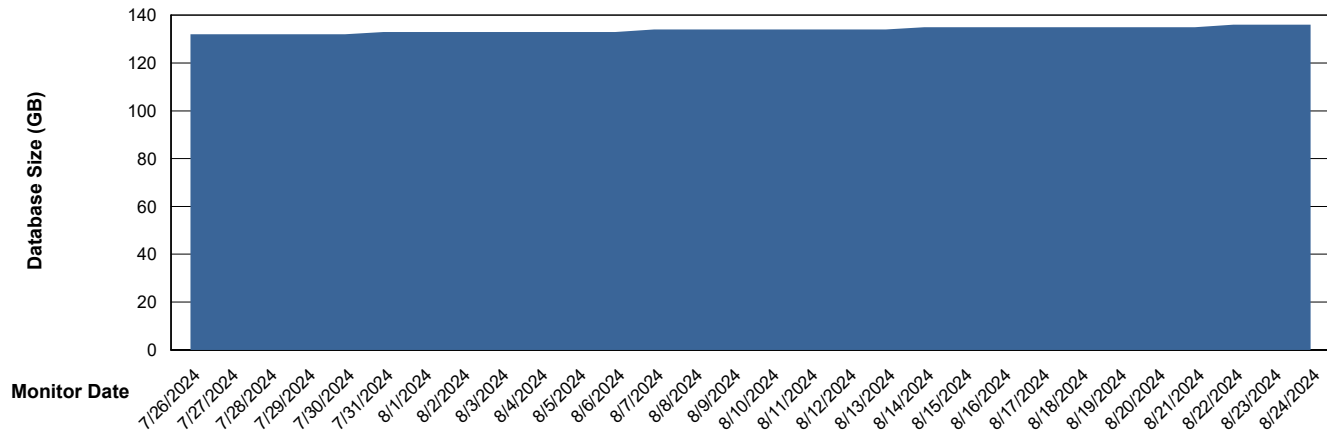

DATABASE SIZE HUE_PRD_S-ORAPROD2_ABS1

Database growth over last month