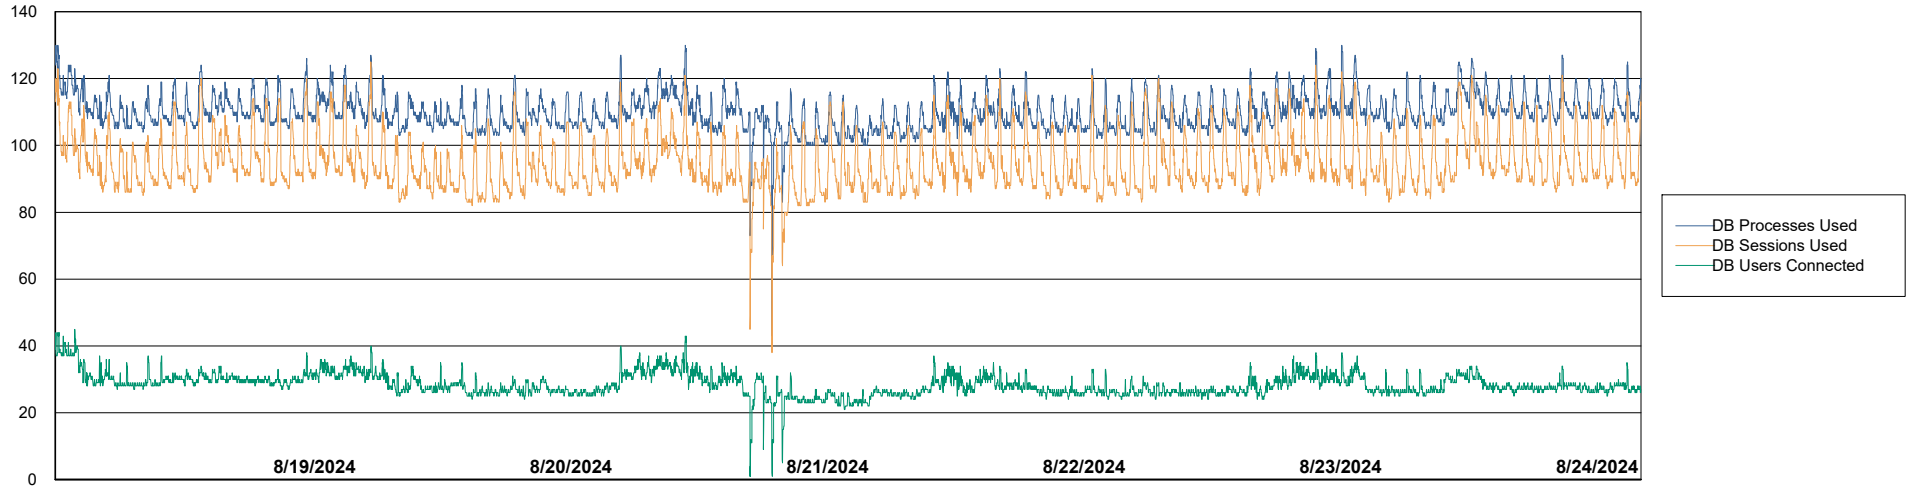

Weekly SLA Customer Report

Customer EUT_Production
Database ID 114

Database Performance EUT_EUP_PRD_URVINA22T_DB_ABS1

Weekly SLA Customer Report

Customer EUT_Production
Database ID 114

Database Performance EUT_URM_PRD_URVINA26_DB_ABS1