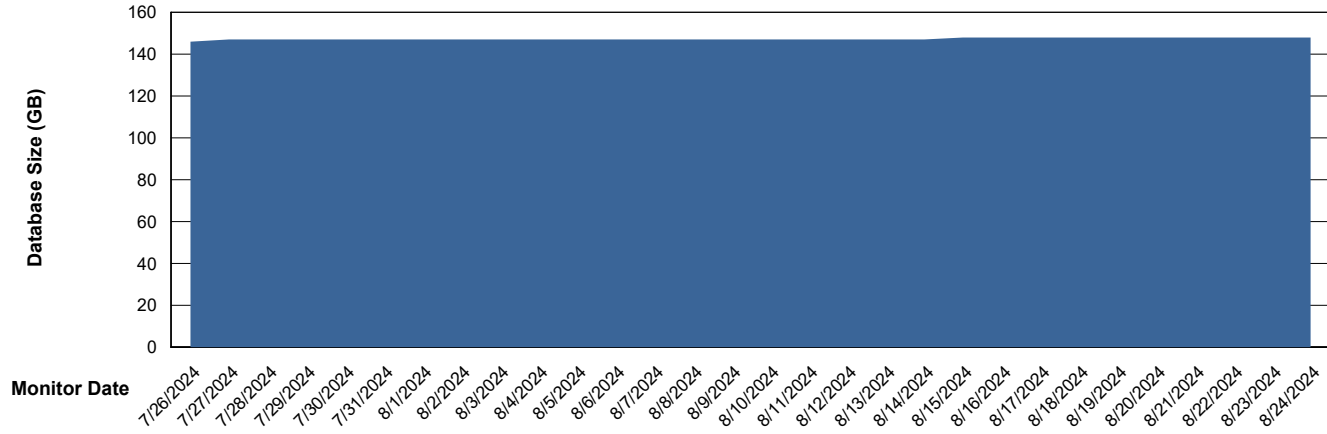

Weekly SLA Customer Report

Customer EUT_Production
Database ID 114

Database Performance EUT_EUP_PRD_URVINA22T_DB_ABS1

Weekly SLA Customer Report

Customer EUT_Production
Database ID 114

Database Performance EUT_URM_PRD_URVINA26_DB_ABS1

Weekly SLA Customer Report

Customer EUT_Production
Database ID 114

DATABASE SIZE EUT_EUP_PRD_URVINA22T_DB_ABS1

Database growth over last month

DATABASE SIZE EUT_URM_PRD_URVINA26_DB_ABS1

Database growth over last month