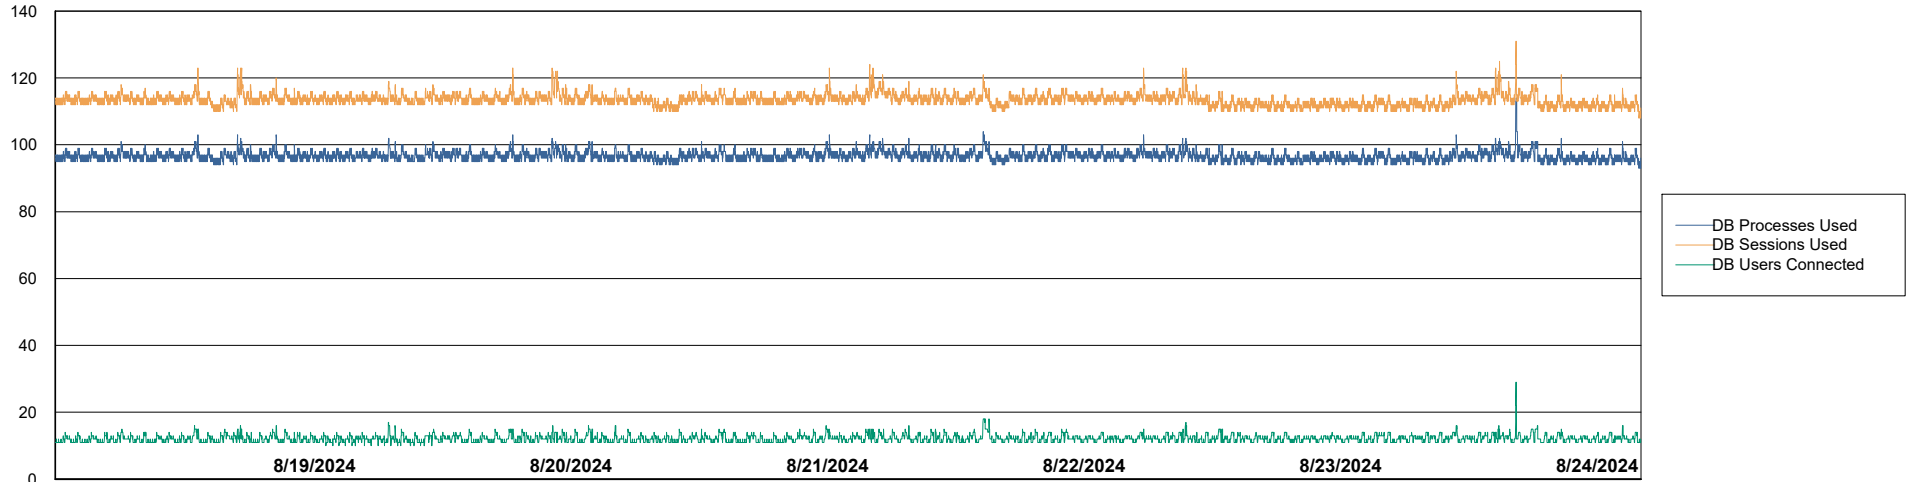

DB Processes Max 1,000
DB Sessions Max 0

Weekly SLA Customer Report

Customer ELJ Production
Database ID 72

Database Performance ELJ_PRD_FRASEQXPRDDB03_ABS1

Weekly SLA Customer Report

Customer ELJ Production
Database ID 72