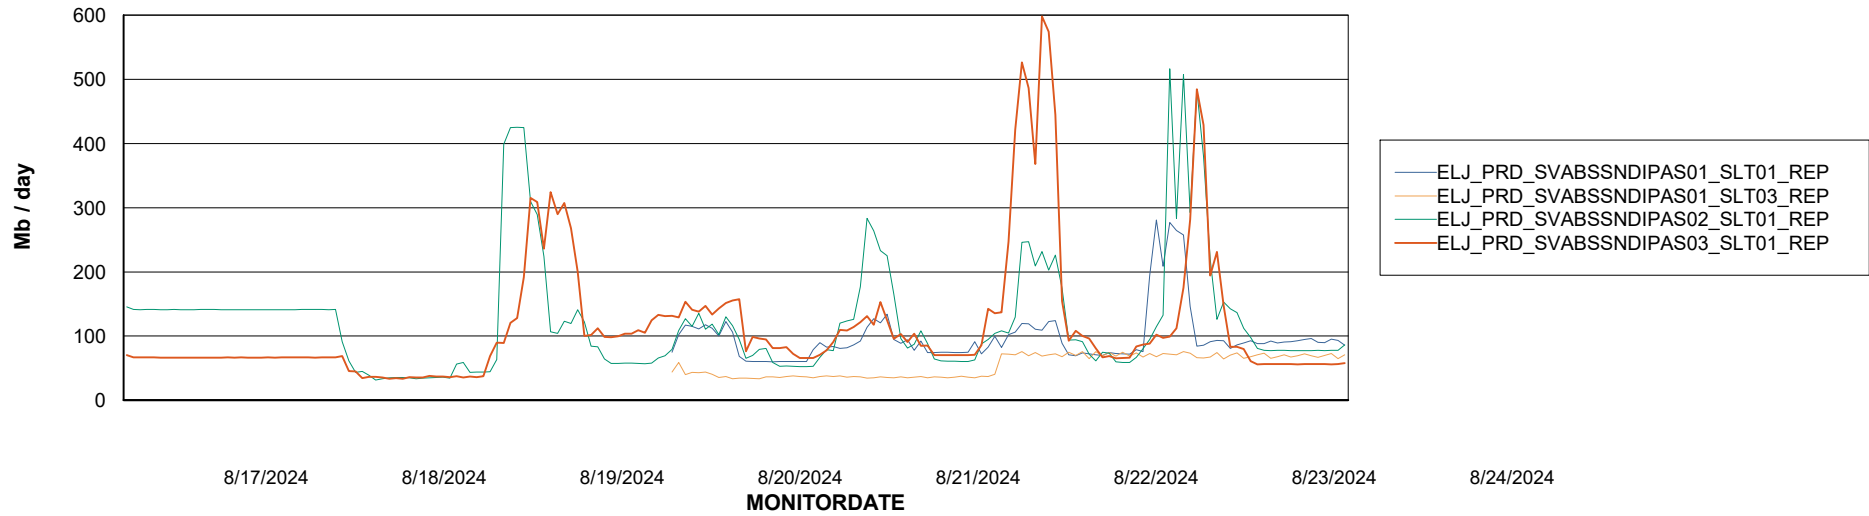

Avg memory used per ABS Server Service

Avg users per day per ABS server

Weekly SLA Customer Report

Customer ELJ Production
Database ID 72

ABSSolute Application ReportServer Services

Avg memory used per ReportServer Service