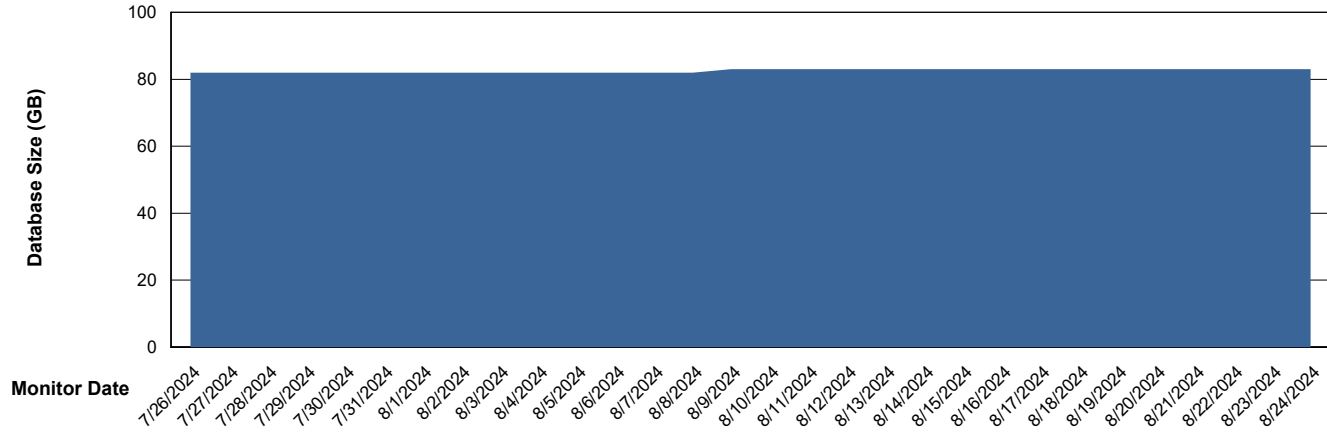

DB Processes Max 1,000
DB Sessions Max 0

Weekly SLA Customer Report

Customer ELJ Production
Database ID 72

Database Performance ELJ_PRD_FRASEQXPRDDB03_ABS1

Weekly SLA Customer Report

Customer ELJ Production
Database ID 72

DATABASE SIZE ELJ_PRD_FRASEQXPRDDB01_ABS1

Database growth over last month

DATABASE SIZE ELJ_PRD_FRASEQXPRDDB03_ABS1

Database growth over last month

Weekly SLA Customer Report

Customer ELJ Production
Database ID 72