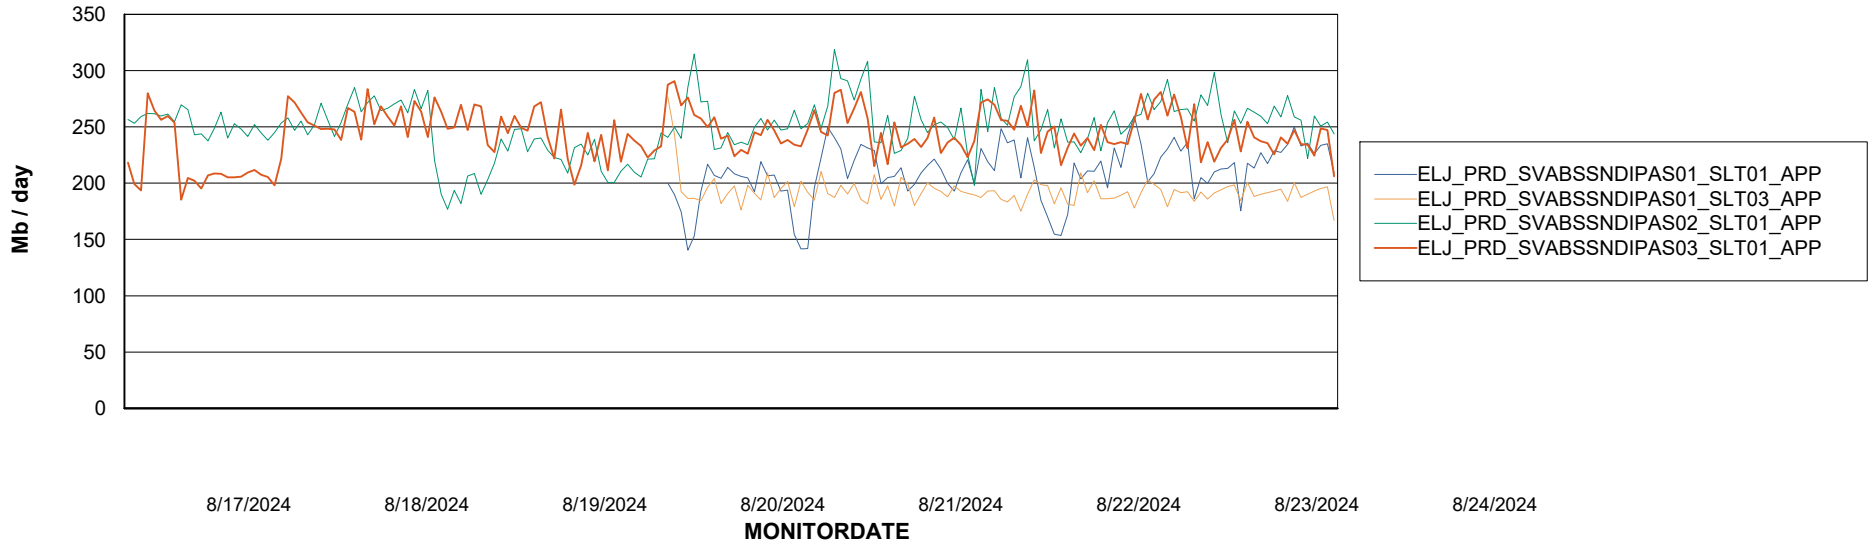

ABSSolute Application Server Services

Avg memory used per ABS Server Service