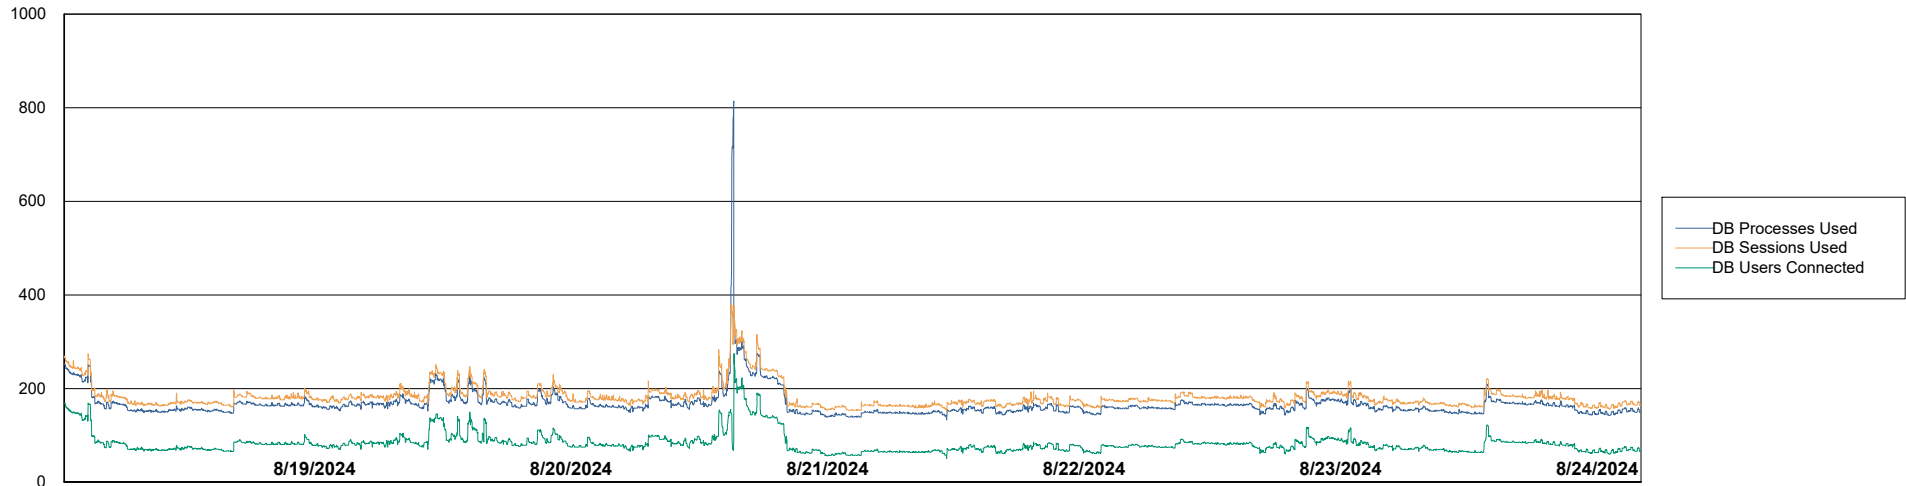

Weekly SLA Customer Report

Customer ELI_Production
Database ID 62

Database Performance ELI_PRD_FRASEQXPRDDB04-BI_ABS1

Weekly SLA Customer Report

Customer ELI_Production
Database ID 62

Database Performance ELI_PRD_FRASINTPRDDB01_ABS1