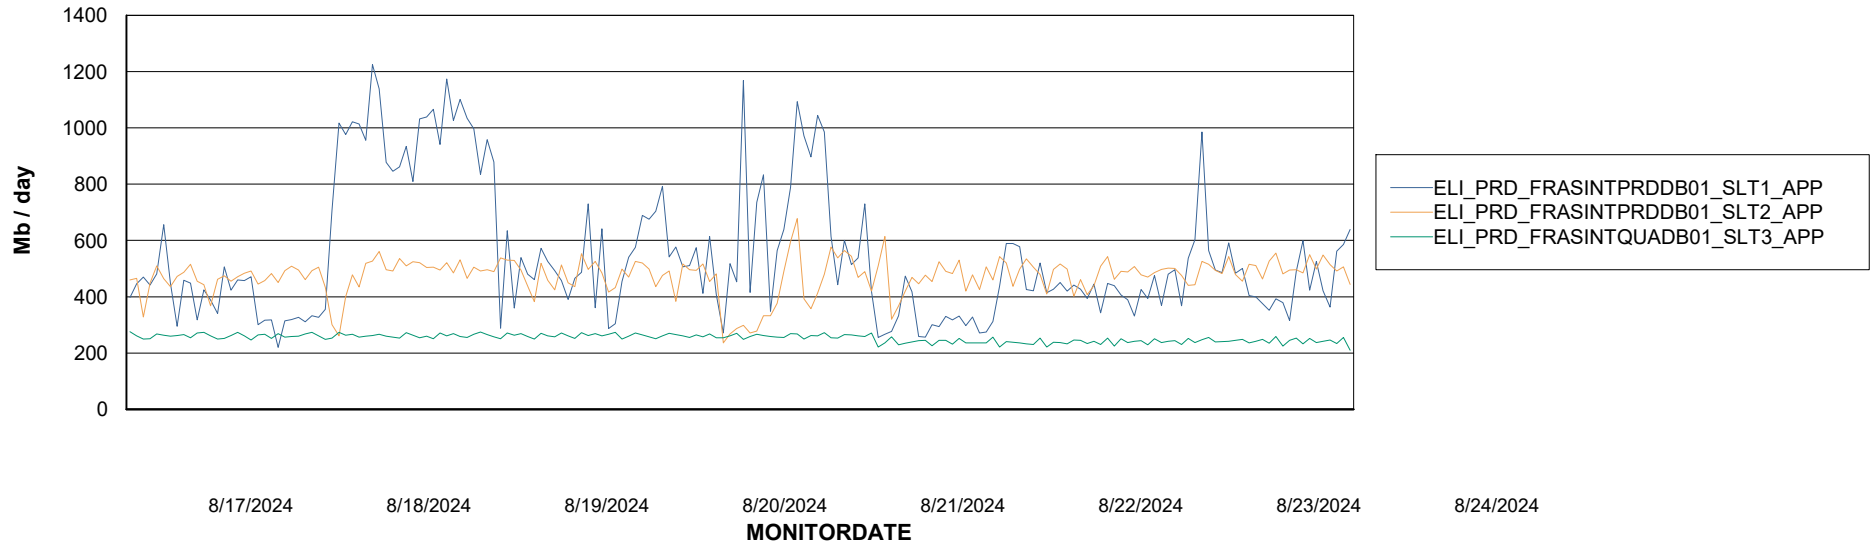

ABSSolute Application Server Services

Avg memory used per ABS Server Service