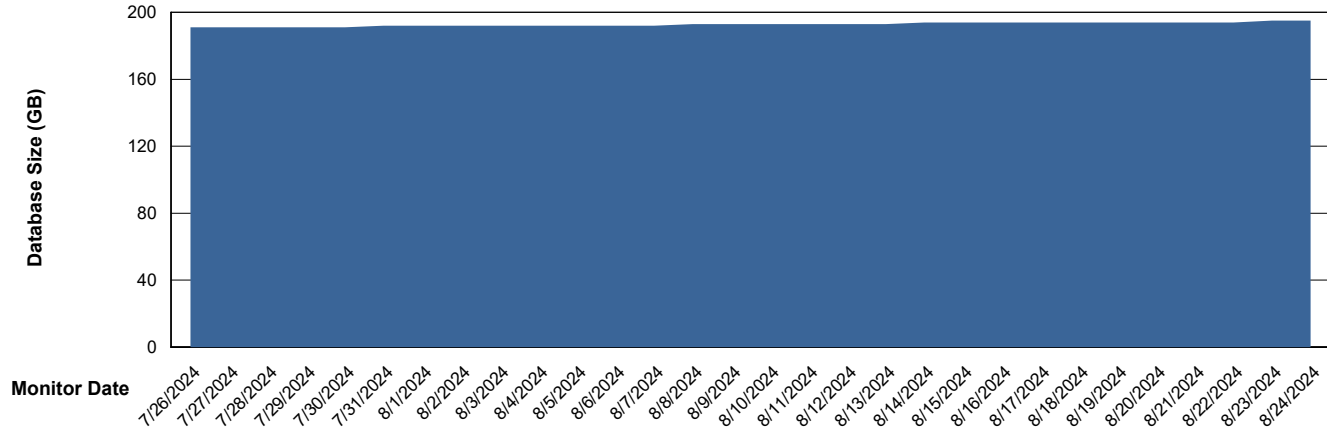

Weekly SLA Customer Report

Customer ELI_Production
Database ID 62

Database Performance ELI_PRD_FRASINTQUADB01_HSBABS1

DB Processes Max 1,000

Weekly SLA Customer Report

Customer ELI_Production
Database ID 62

DATABASE SIZE ELI_PRD_FRASEQXPRDDB04-BI_ABS1

Database growth over last month

DATABASE SIZE ELI_PRD_FRASINTPRDDB01_ABS1

Database growth over last month

Weekly SLA Customer Report

Customer ELI_Production
 Database ID 62