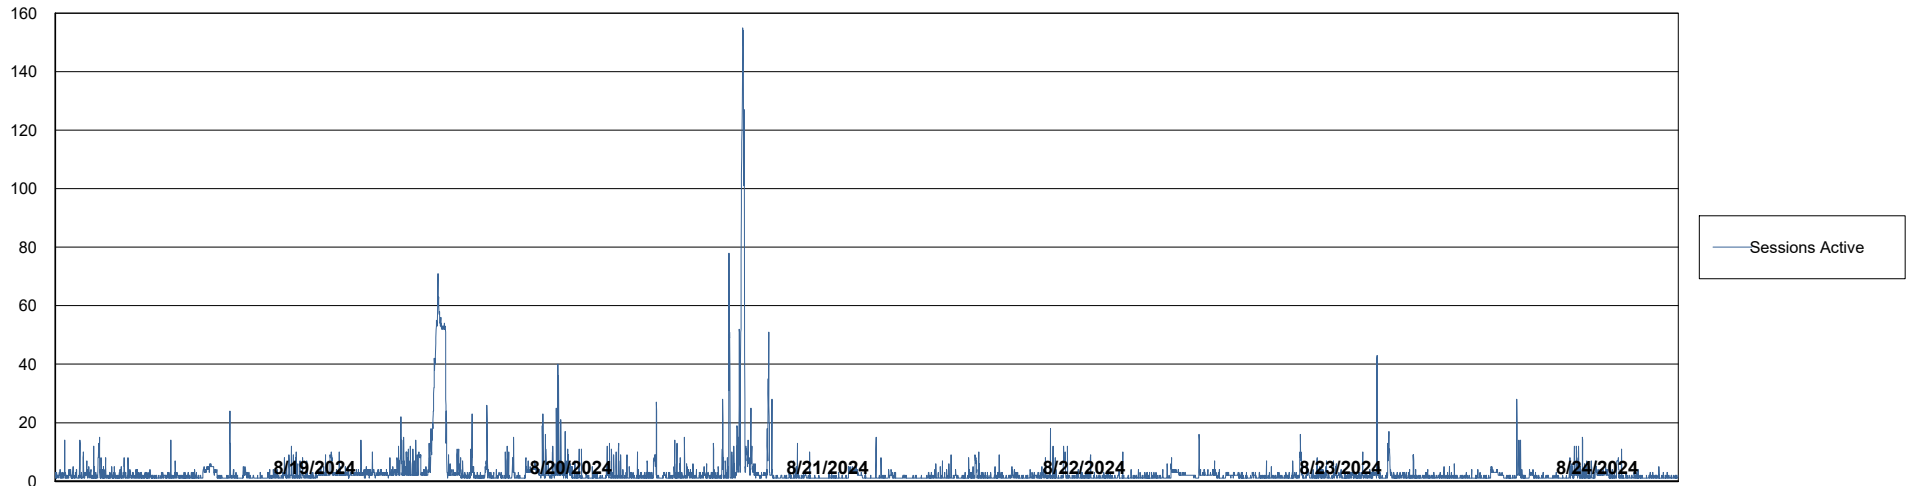

Weekly SLA Customer Report

Customer ELI_Production
Database ID 62

Database Performance ELI_PRD_FRASEQXPRDDB04-BI_ABS1

Weekly SLA Customer Report

Customer ELI_Production
Database ID 62

Database Performance ELI_PRD_FRASINTPRDDB01_ABS1