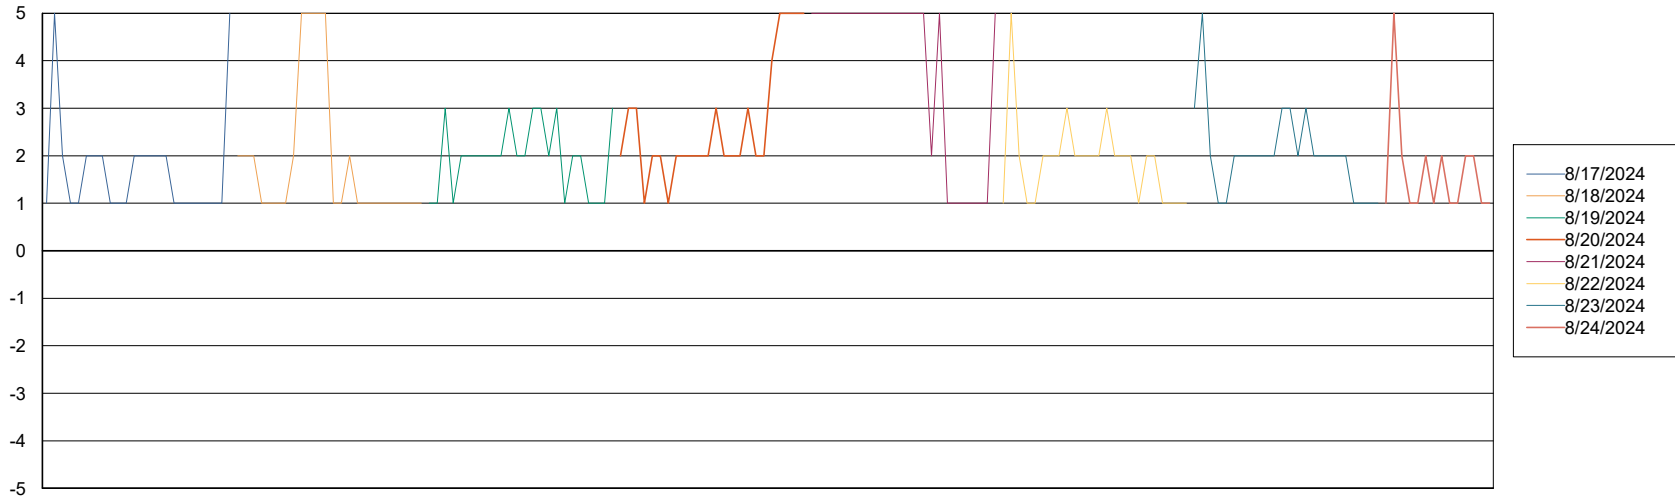

Standby Database Health ELI_Production

Recovery lag for last 7 days