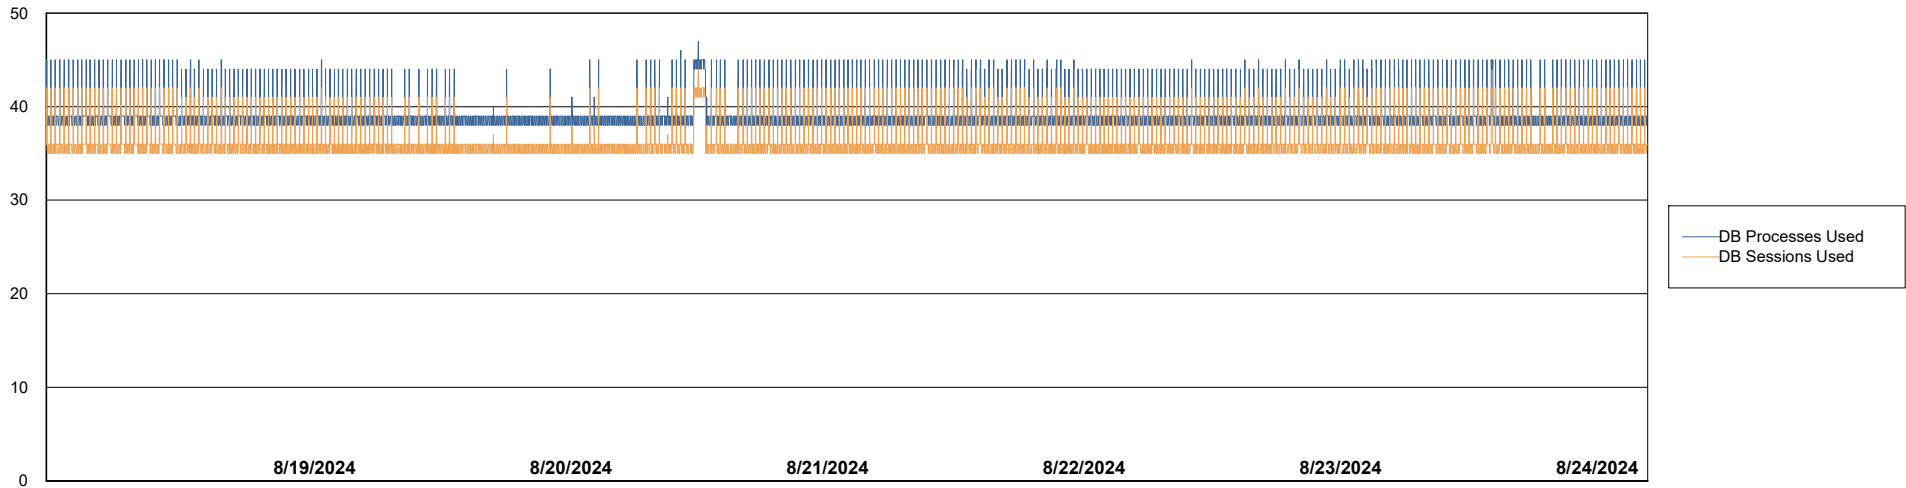

Database Performance ELI_PRD_FRASINTQUADB01_HSBABS1

DB Processes Max 1,000