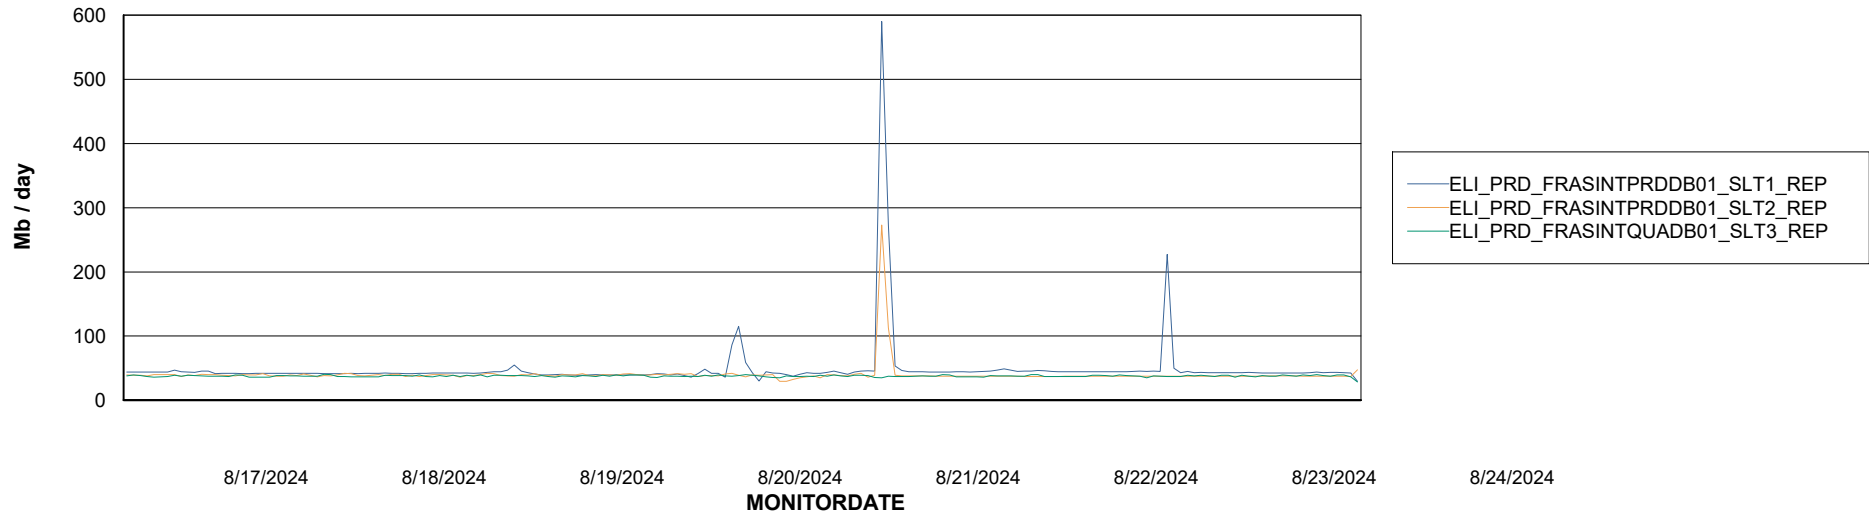

Avg memory used per ABS Server Service

Avg users per day per ABS server

Weekly SLA Customer Report

Customer ELI_Production
Database ID 62

ABSSolute Application ReportServer Services

Avg memory used per ReportServer Service