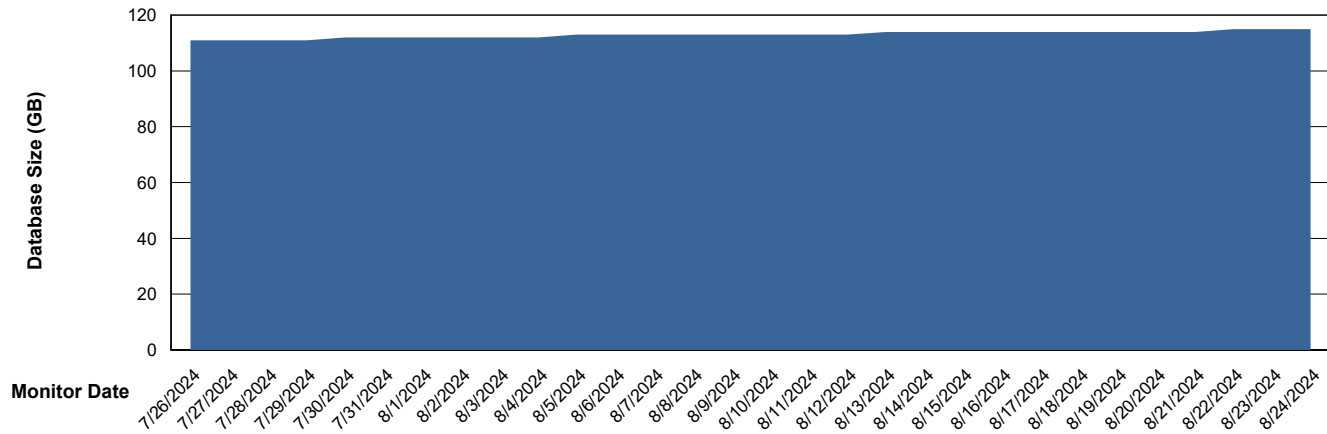

DATABASE SIZE ELI_PRD_FRASINTPRDDB01_ABS1

Database growth over last month