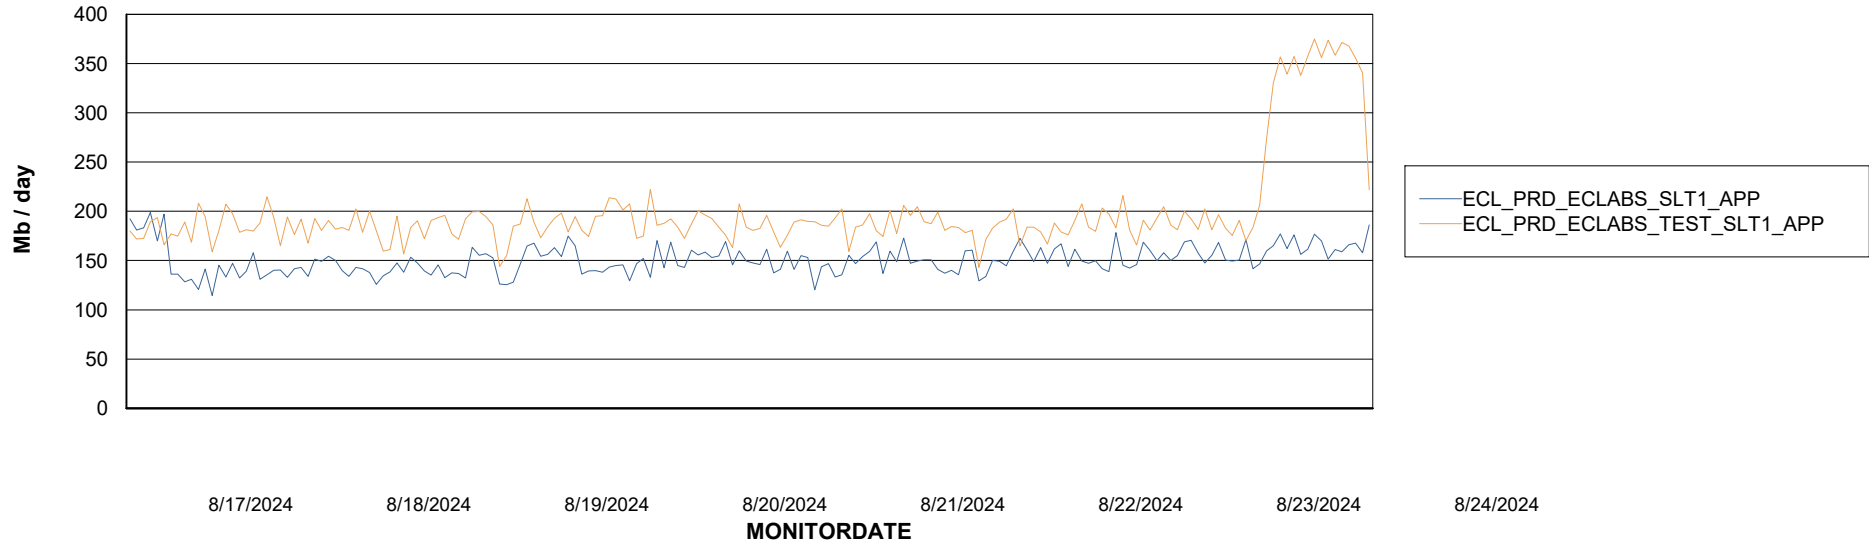

DB Processes Max 1,000

Weekly SLA Customer Report

Customer ECL_Production
 Database ID 156

DATABASE SIZE ECL_PRD_ECLABS_ABS1

Database growth over last month

Database Tablespace ECL_PRD_ECLABS_ABS1

Date	Tablespace Name	Filesize (Gb)	Usedsize (Gb)	Percentage free
8/24/2024	ABSDATA	81	62	23
	INDX	10	7	29
8/23/2024	ABSDATA	81	62	23
	INDX	10	7	29
8/22/2024	ABSDATA	81	62	23
	INDX	10	7	29
8/21/2024	ABSDATA	81	62	23
	INDX	10	7	30
8/20/2024	ABSDATA	81	62	23
	INDX	10	7	30
8/19/2024	ABSDATA	81	62	23
	INDX	10	7	30
8/18/2024	ABSDATA	81	62	23
	INDX	10	7	30

Weekly SLA Customer Report

Customer ECL_Production
Database ID 156

ABSSolute Application Server Services

Avg memory used per ABS Server Service

Avg users per day per ABS server

Weekly SLA Customer Report

Customer ECL_Production
Database ID 156