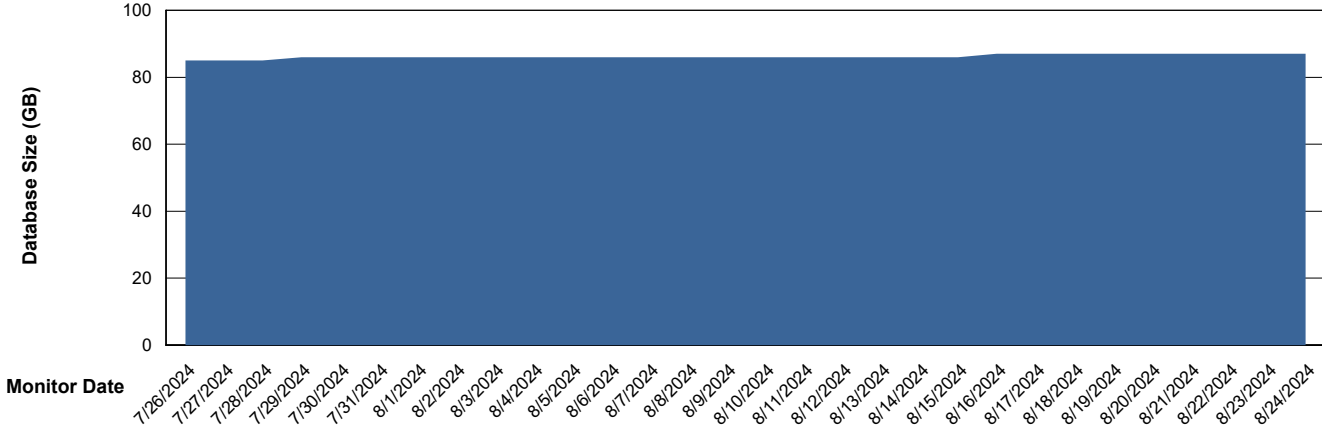

DB Processes Max 1,000

Weekly SLA Customer Report

Customer ECL_Production
 Database ID 156

DATABASE SIZE ECL_PRD_ECLABS_ABS1

Database growth over last month

Database Tablespace ECL_PRD_ECLABS_ABS1

Date	Tablespace Name	Filesize (Gb)	Usedsize (Gb)	Percentage free
8/24/2024	ABSDATA	81	62	23
	INDX	10	7	29
8/23/2024	ABSDATA	81	62	23
	INDX	10	7	29
8/22/2024	ABSDATA	81	62	23
	INDX	10	7	29
8/21/2024	ABSDATA	81	62	23
	INDX	10	7	30
8/20/2024	ABSDATA	81	62	23
	INDX	10	7	30
8/19/2024	ABSDATA	81	62	23
	INDX	10	7	30
8/18/2024	ABSDATA	81	62	23
	INDX	10	7	30

Weekly SLA Customer Report

Customer ECL_Production
Database ID 156

ABSSolute Application Server Services

Avg memory used per ABS Server Service

Avg users per day per ABS server

Weekly SLA Customer Report

Customer ECL_Production
Database ID 156