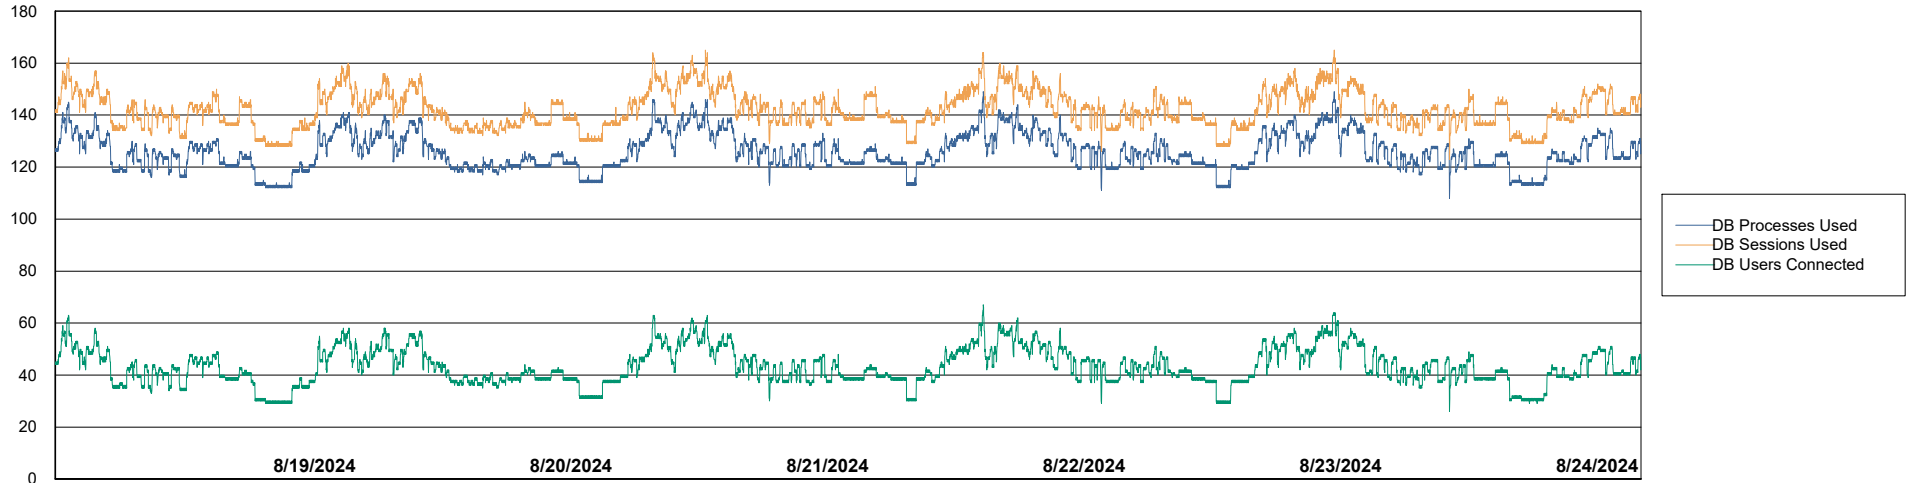

Weekly SLA Customer Report

Customer ECL_Production
Database ID 156

Harddisk Usage ECL_PRD_ECLABS-WEB

	Free disk space on C: (%)	Total disk space on C: (Gb)	Used disk space on C: (Gb)
8/24/2024	25	99	75
8/23/2024	25	99	75
8/22/2024	25	99	75
8/21/2024	25	99	75
8/20/2024	25	99	74
8/19/2024	26	99	74
8/18/2024	25	99	75

Weekly SLA Customer Report

Customer ECL_Production
Database ID 156

Database Performance ECL_PRD_ECLABS_ABS1

Weekly SLA Customer Report

Customer ECL_Production
Database ID 156

Database Performance ECL_PRD_ECLABS-TEST_HSBABS1