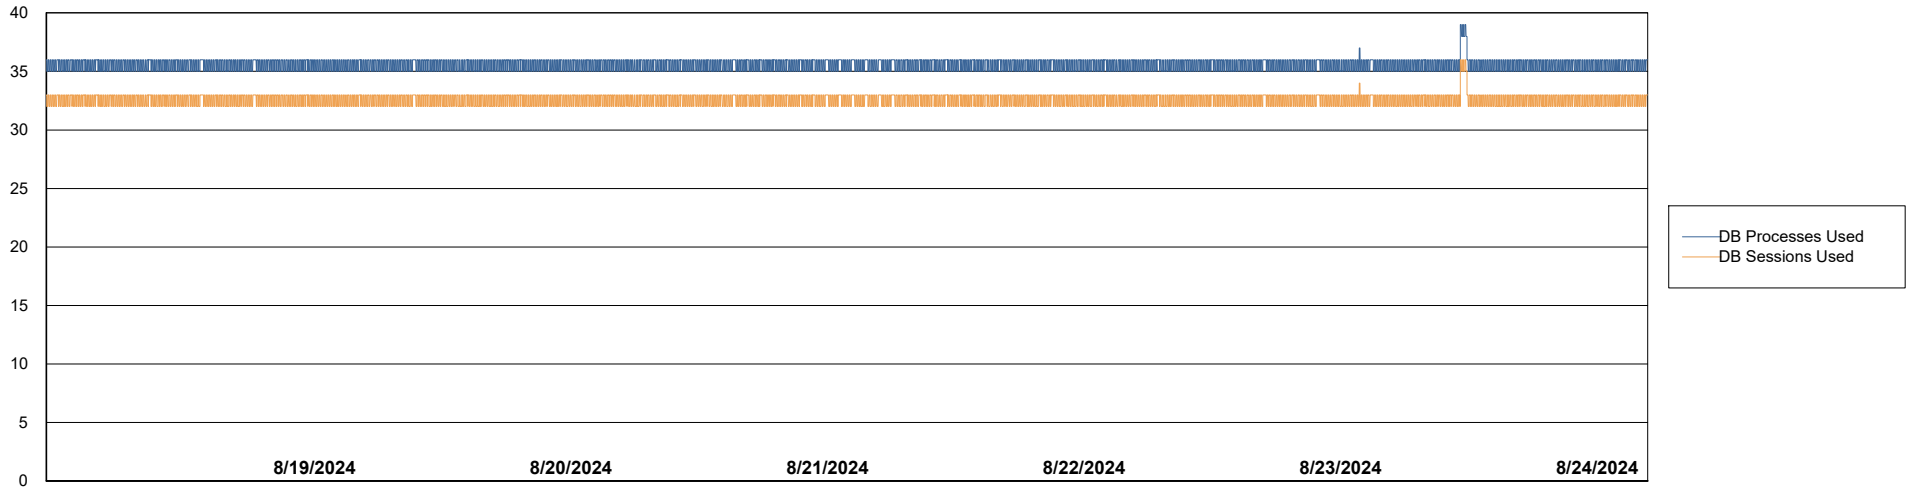

Database Performance ECL_PRD_ECLABS-TEST_HSBABS1

DB Processes Max 1,000