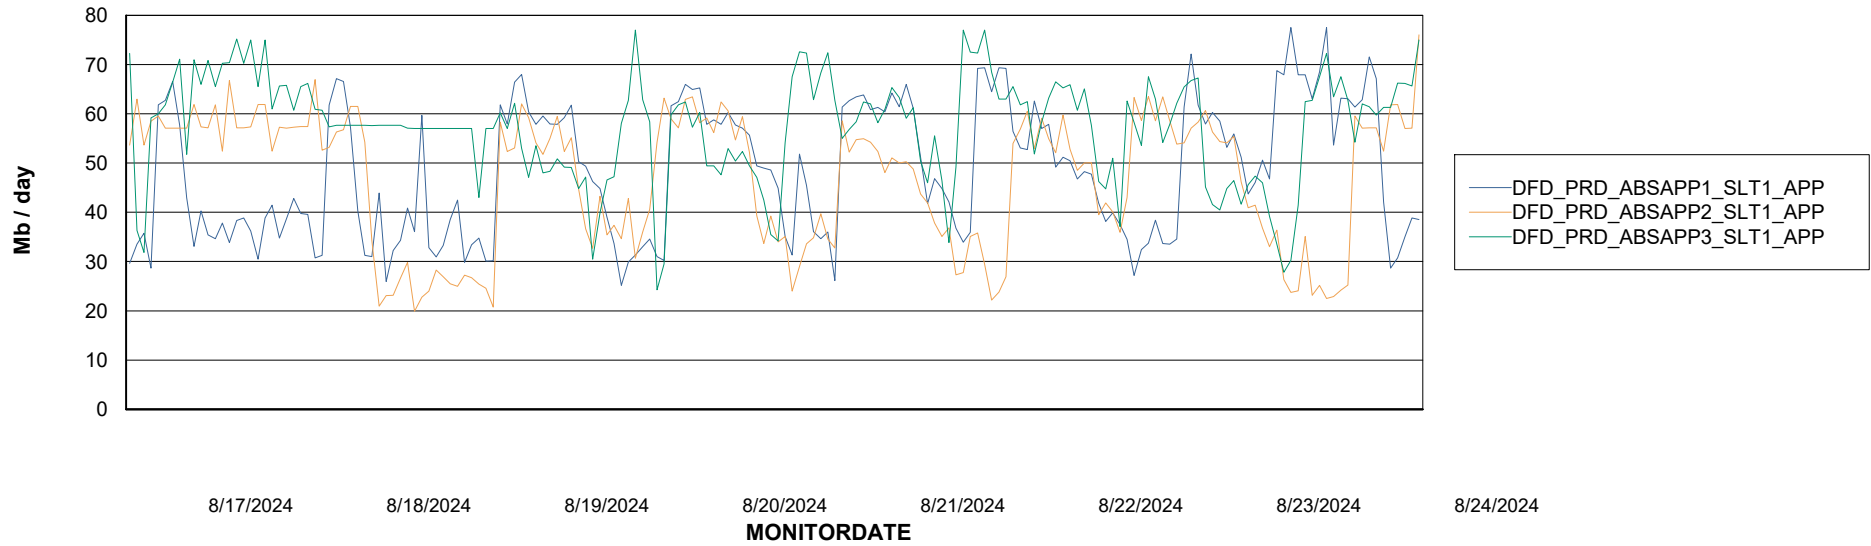

ABSSolute Application Server Services

Avg memory used per ABS Server Service