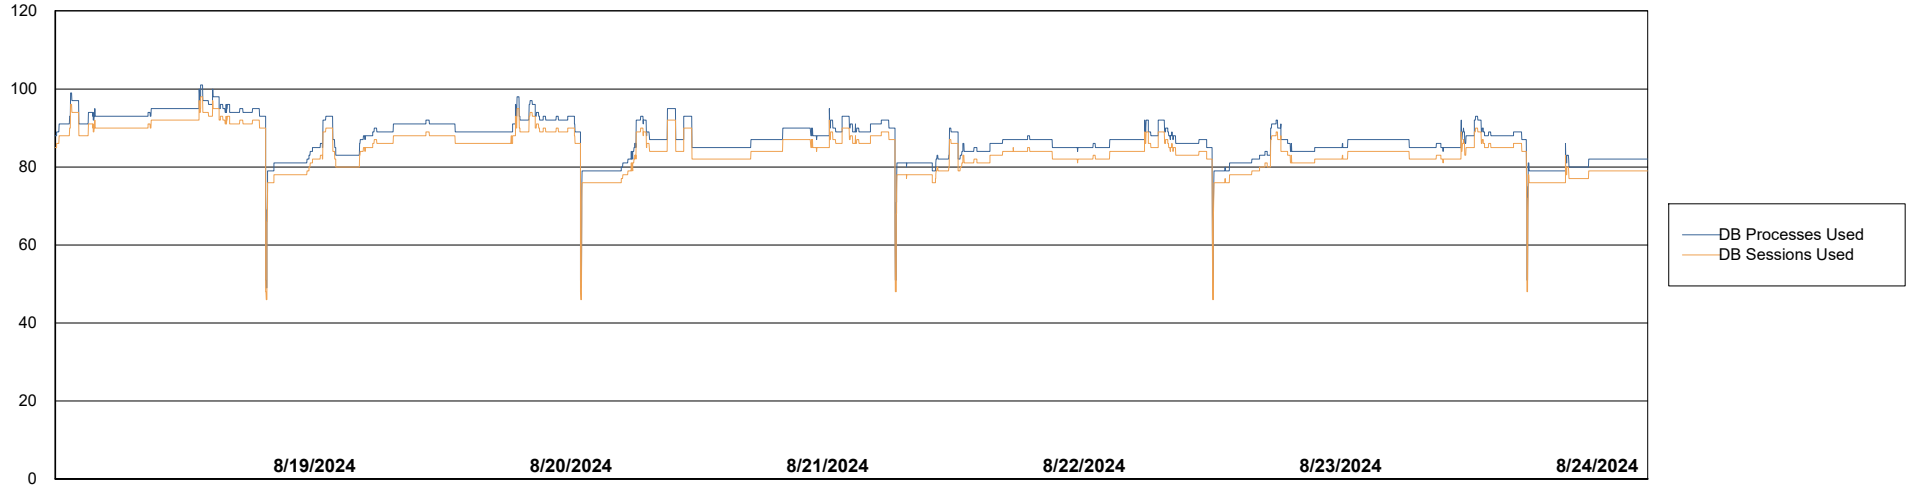

Database Performance DFD_PRD_S-S-ORACLE01-F_ABS1

DB Processes Max 600
DB Processes Max 4