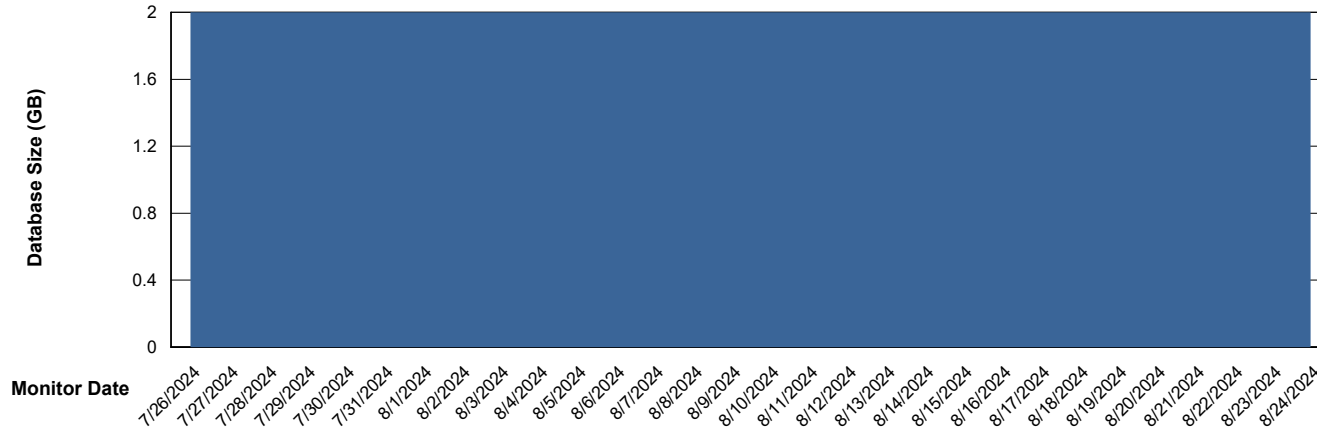

DATABASE SIZE DFD_PRD_S-S-ABSBI-V_ABS1

Database growth over last month