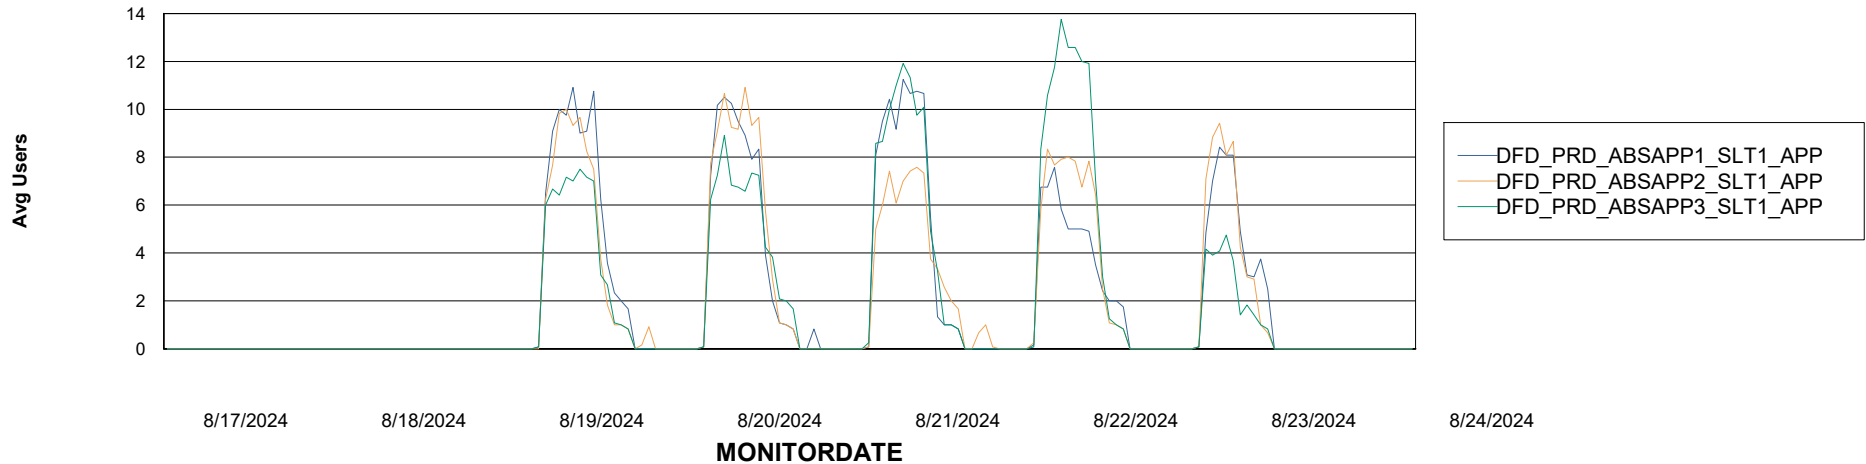

Avg users per day per ABS server