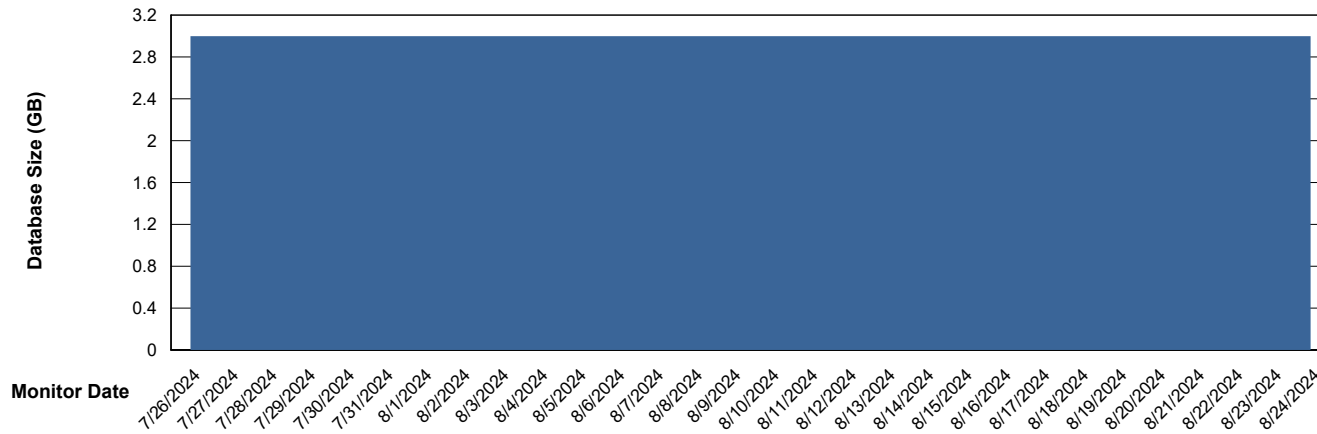

DATABASE SIZE DFD_PRD_S-S-ORACLE01-F_ABS1

Database growth over last month