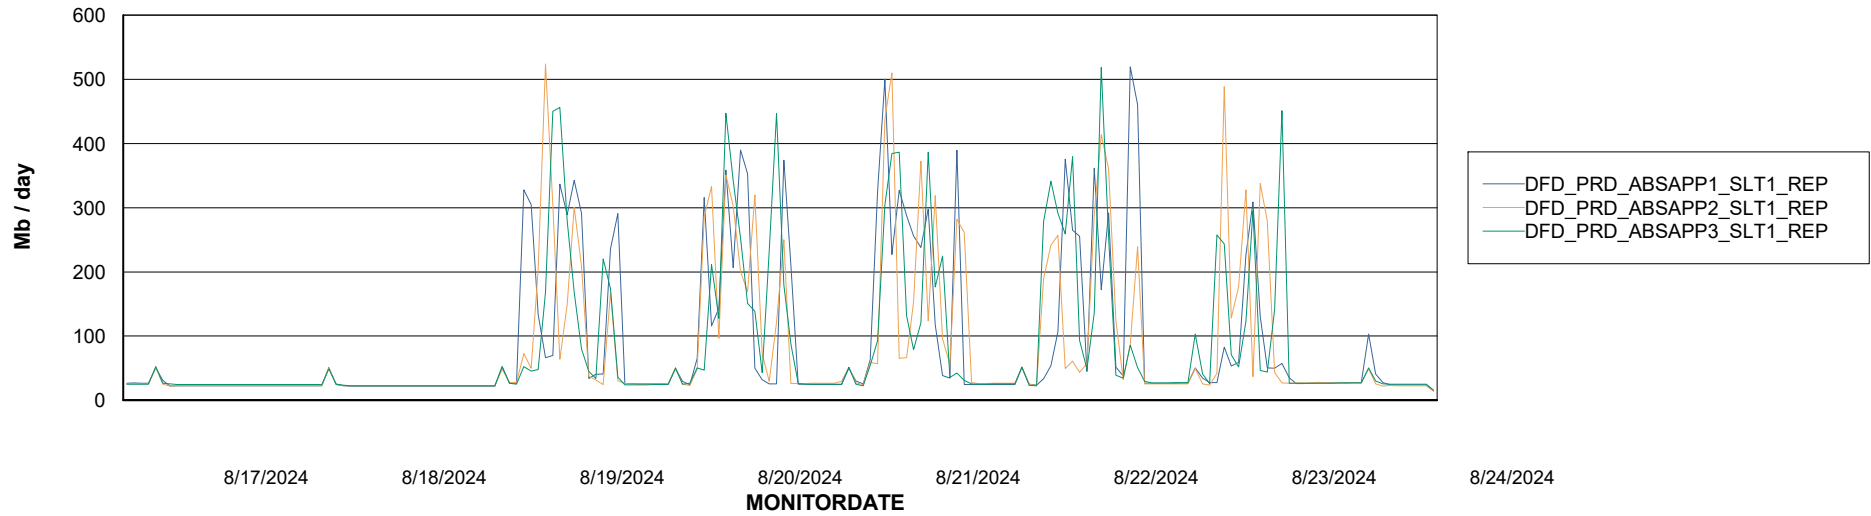

ABSSolute Application ReportServer Services

Avg memory used per ReportServer Service