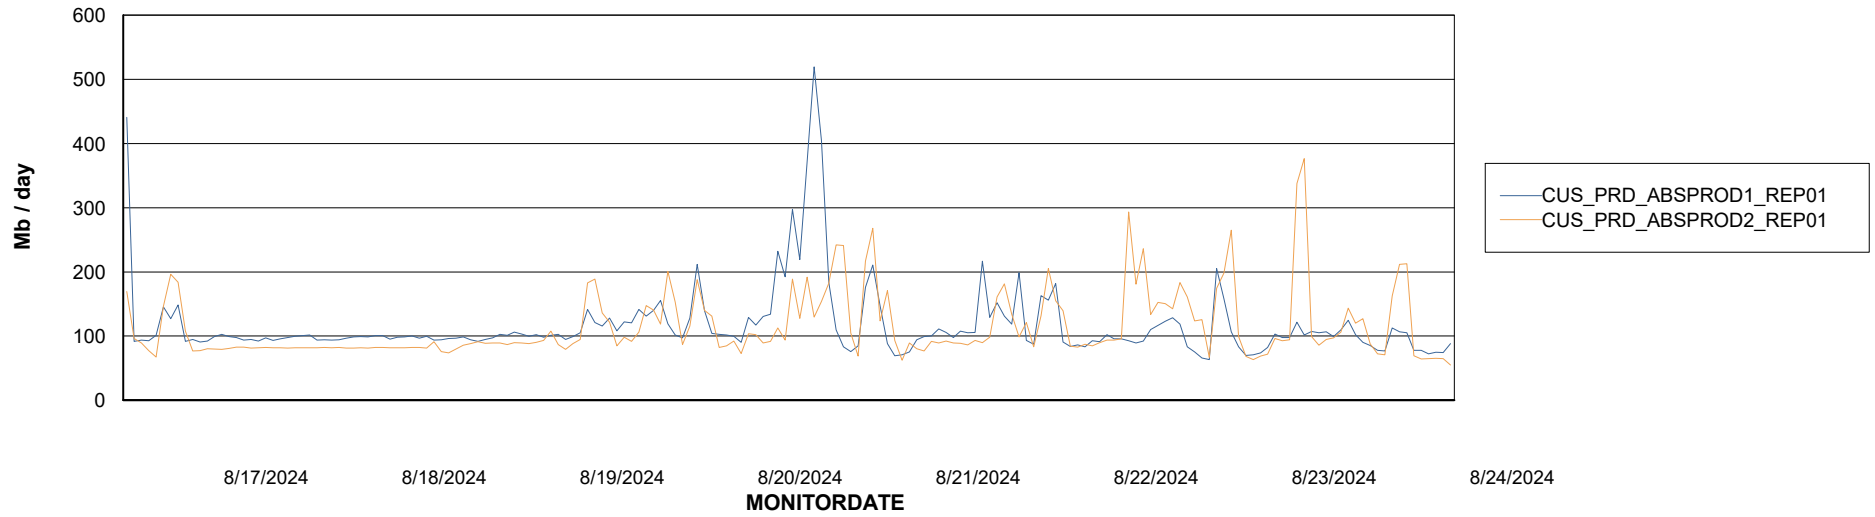

ABSSolute Application ReportServer Services

Avg memory used per ReportServer Service