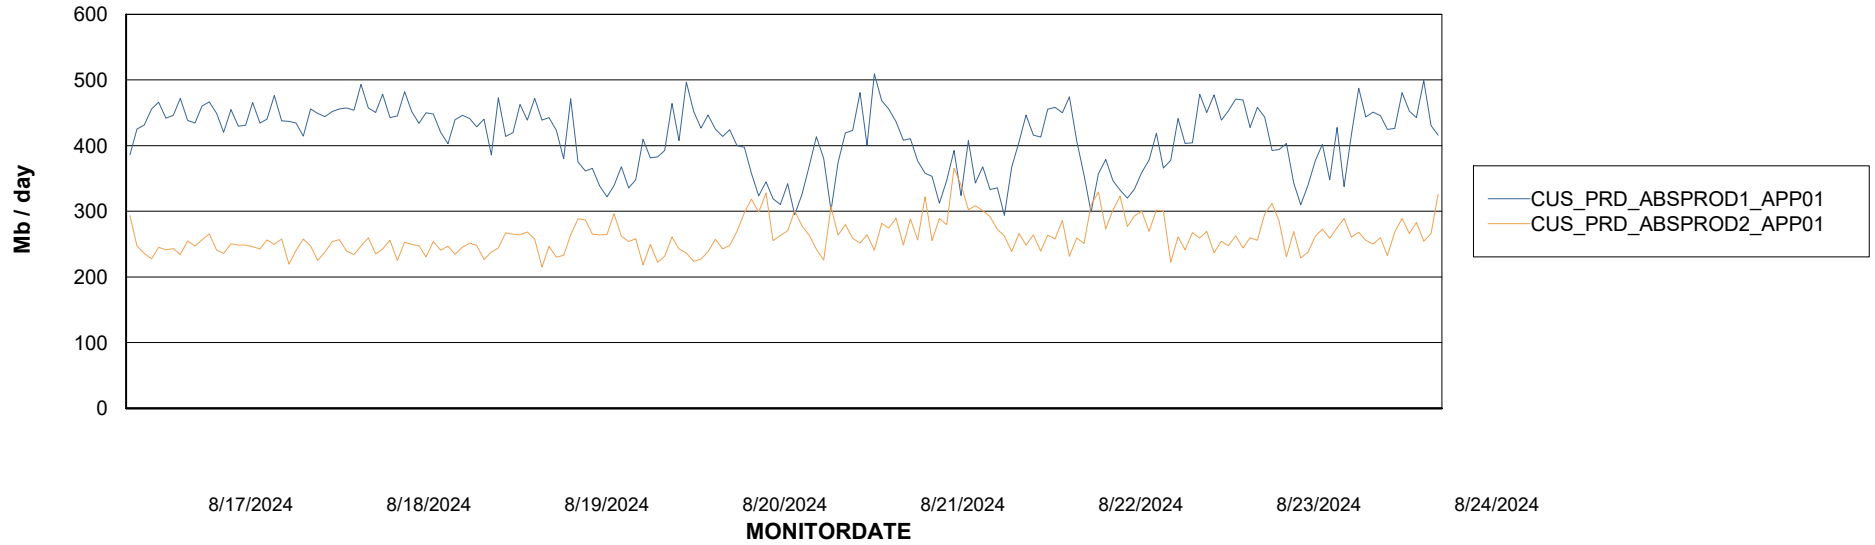

ABSSolute Application Server Services

Avg memory used per ABS Server Service