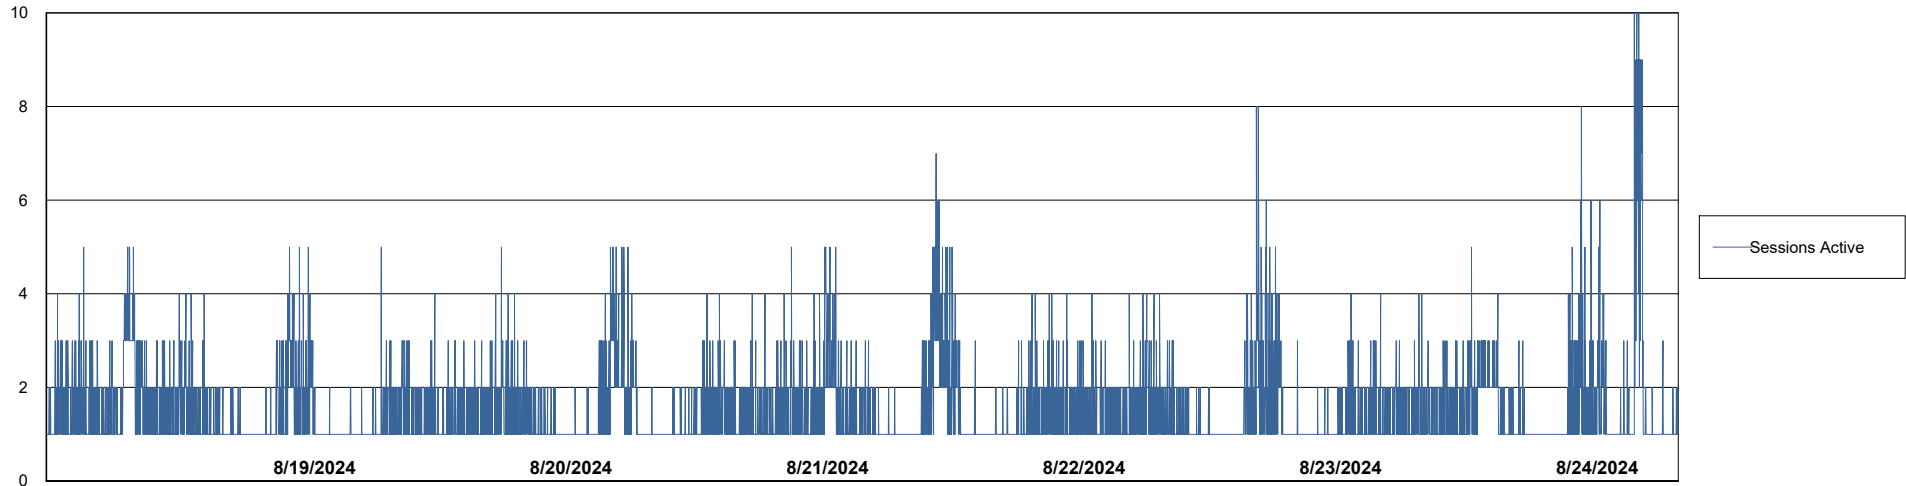

Weekly SLA Customer Report

Customer CUS_Production (24/7)
Database ID 131

Harddisk Usage CUS_PRD_ABSWEBPROD

	Free disk space on C: (%)	Total disk space on C: (Gb)	Used disk space on C: (Gb)
8/24/2024	88	199	24
8/23/2024	88	199	24
8/22/2024	88	199	23
8/21/2024	88	199	23
8/20/2024	88	199	23
8/19/2024	88	199	23
8/18/2024	88	199	23

Weekly SLA Customer Report

Customer CUS_Production (24/7)
Database ID 131

Database Performance CUS_PRD_ABSDB1_ABS1

Weekly SLA Customer Report

Customer CUS_Production (24/7)
Database ID 131

Database Performance CUS_PRD_ABSDB2_HSBABS1