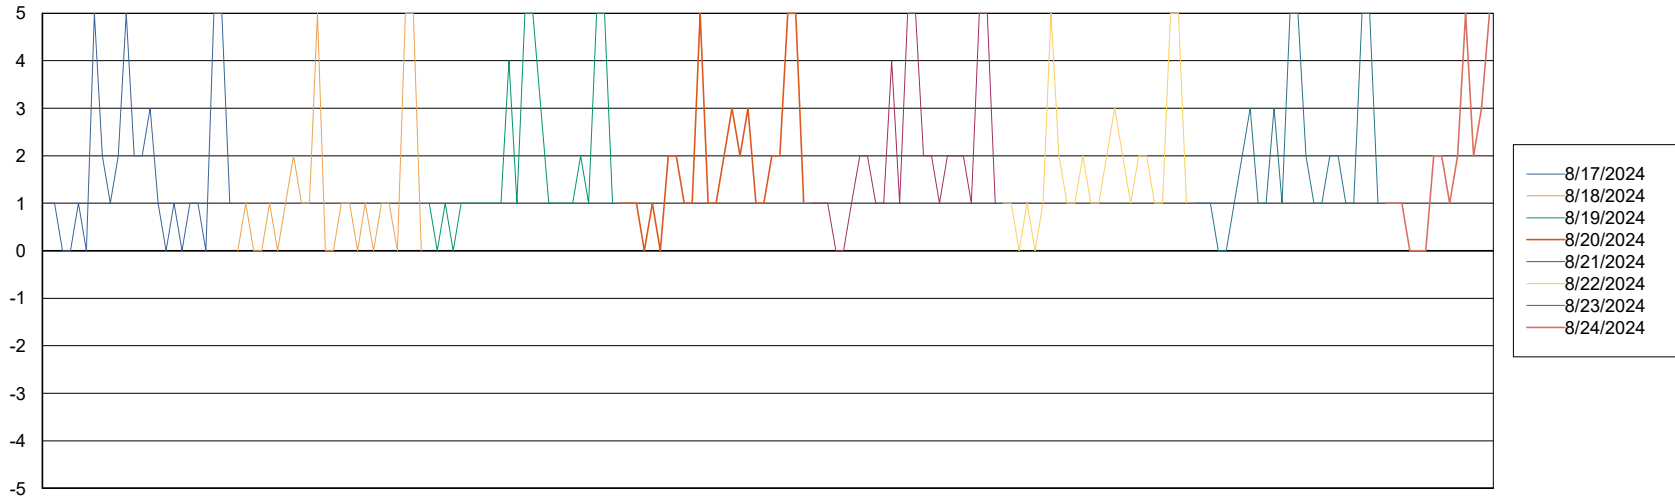

Standby Database Health CUS_Production (24/7)

Recovery lag for last 7 days