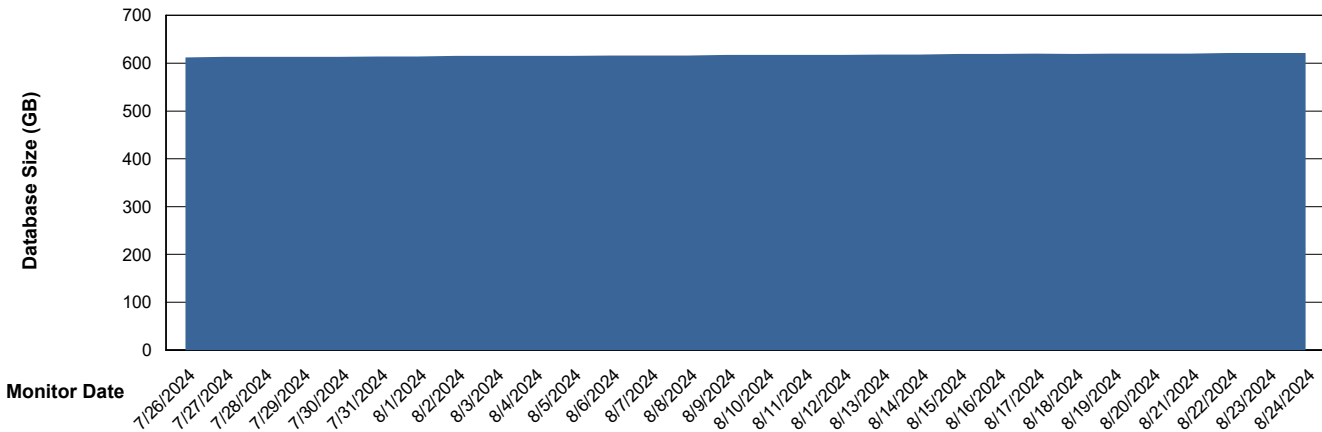

DB Processes Max 1,000

Weekly SLA Customer Report

Customer CUS_Production (24/7)
 Database ID 131

DATABASE SIZE CUS_PRD_ABSDB1_ABS1

Database growth over last month

Database Tablespace CUS_PRD_ABSDB1_ABS1

Date	Tablespace Name	Filesize (Gb)	Usedsize (Gb)	Percentage free
8/24/2024	ABSDATA	286	232	19
	INDX	444	374	16
8/23/2024	ABSDATA	286	232	19
	INDX	444	374	16
8/22/2024	ABSDATA	286	232	19
	INDX	444	374	16
8/21/2024	ABSDATA	286	231	19
	INDX	444	373	16
8/20/2024	ABSDATA	286	231	19
	INDX	444	373	16
8/19/2024	ABSDATA	286	231	19
	INDX	444	373	16
8/18/2024	ABSDATA	286	231	19
	INDX	444	373	16

Weekly SLA Customer Report

Customer CUS_Production (24/7)
Database ID 131

Standby Database Health CUS_Production (24/7)

Recovery lag for last 7 days

Weekly SLA Customer Report

Customer CUS_Production (24/7)
Database ID 131