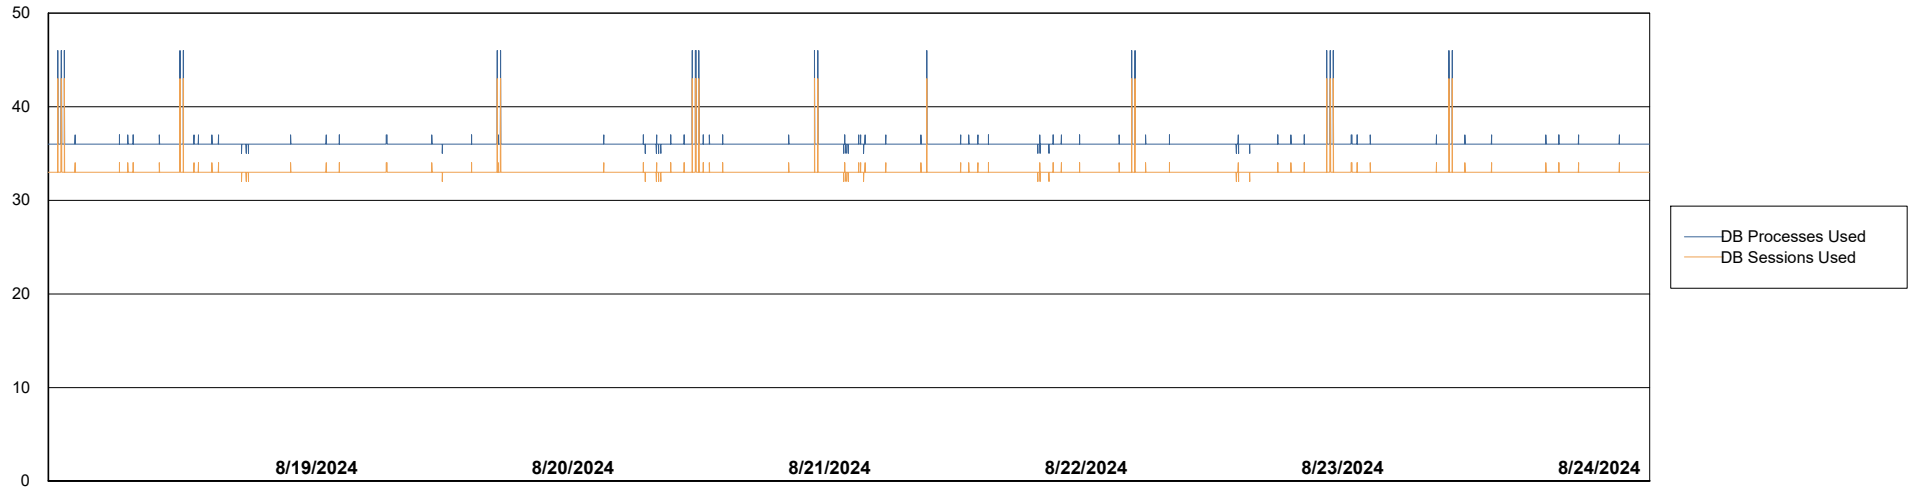

Database Performance CUS_PRD_ABSDB2_HSBABS1

DB Processes Max 1,000