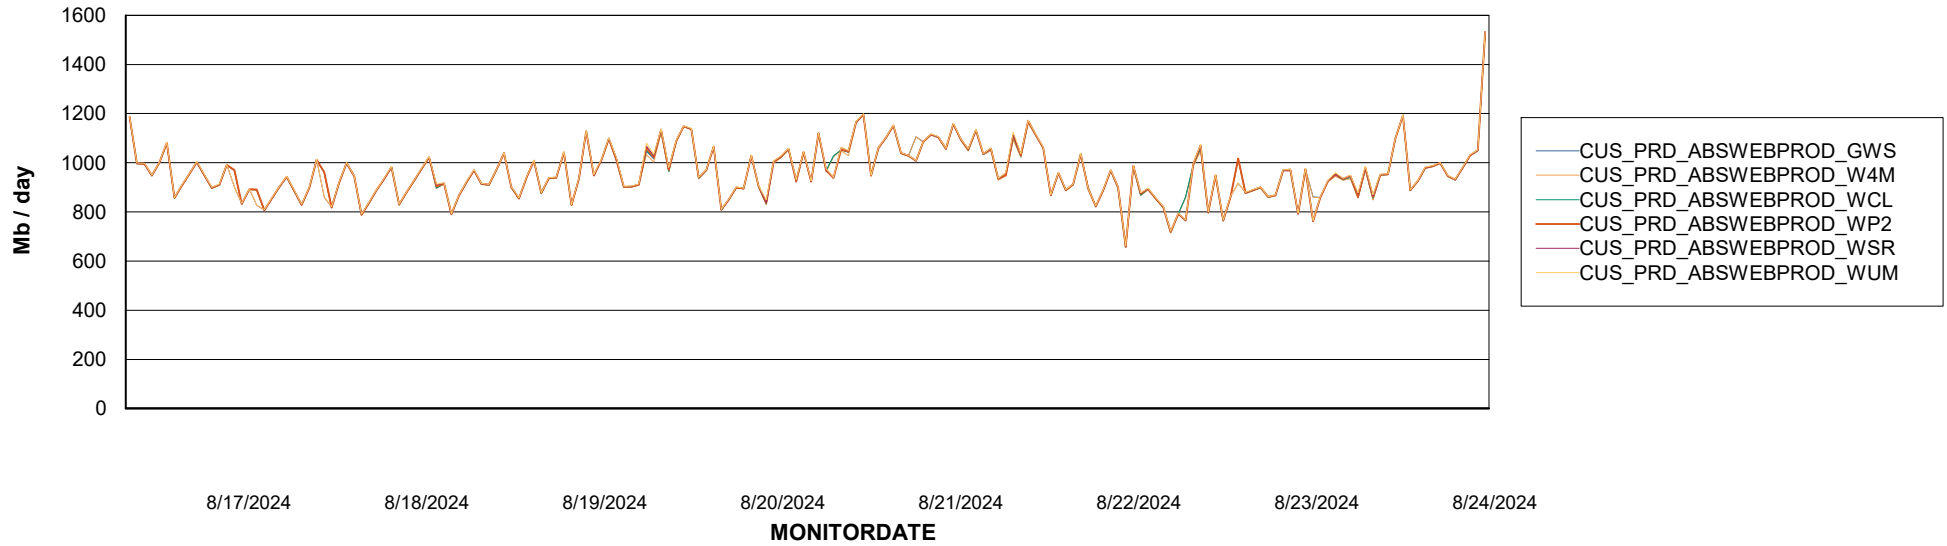

Avg memory used per ReportServer Service

Weekly SLA Customer Report

Customer CUS_Production (24/7)
Database ID 131

ABSSolute Web Component Services

Avg memory used per ABS Web component

Weekly SLA Customer Report