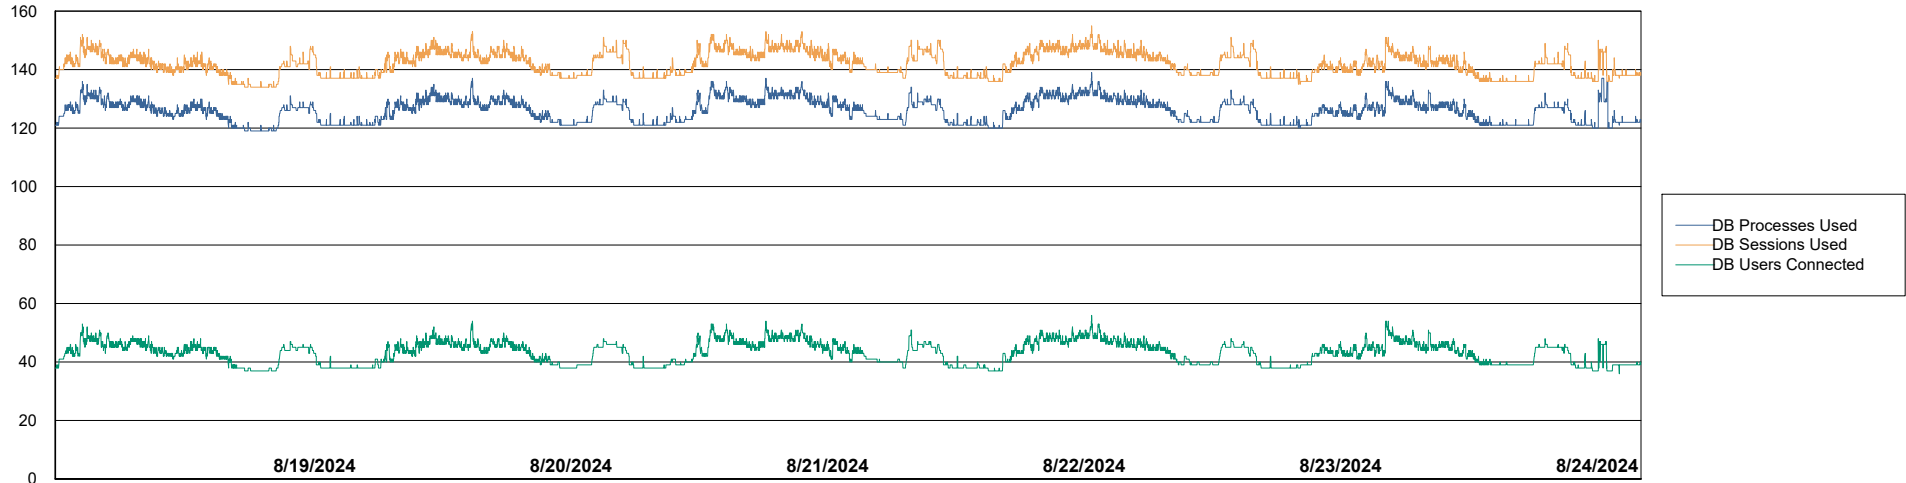

Database Performance CUS_PRD_ABSDB1_ABS1