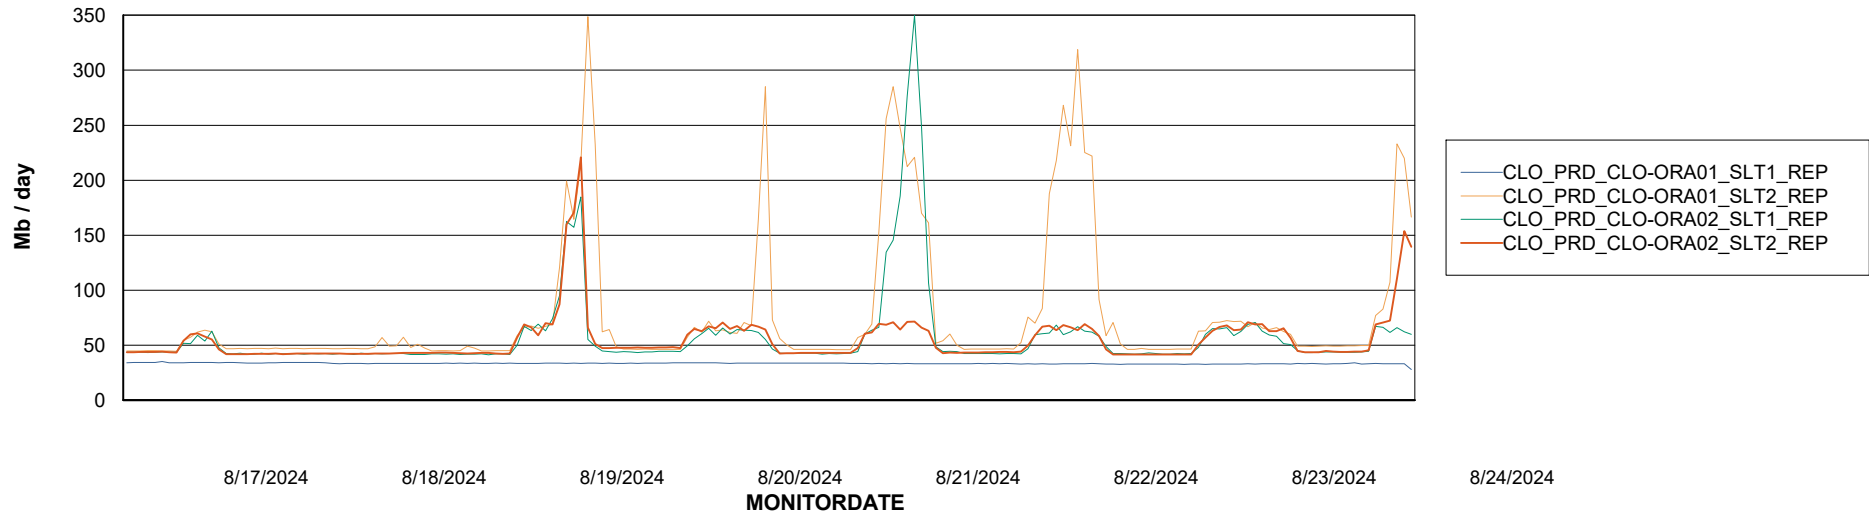

Avg memory used per ABS Server Service

Avg users per day per ABS server

Weekly SLA Customer Report

Customer CLO Production
Database ID 38

ABSSolute Application ReportServer Services

Avg memory used per ReportServer Service