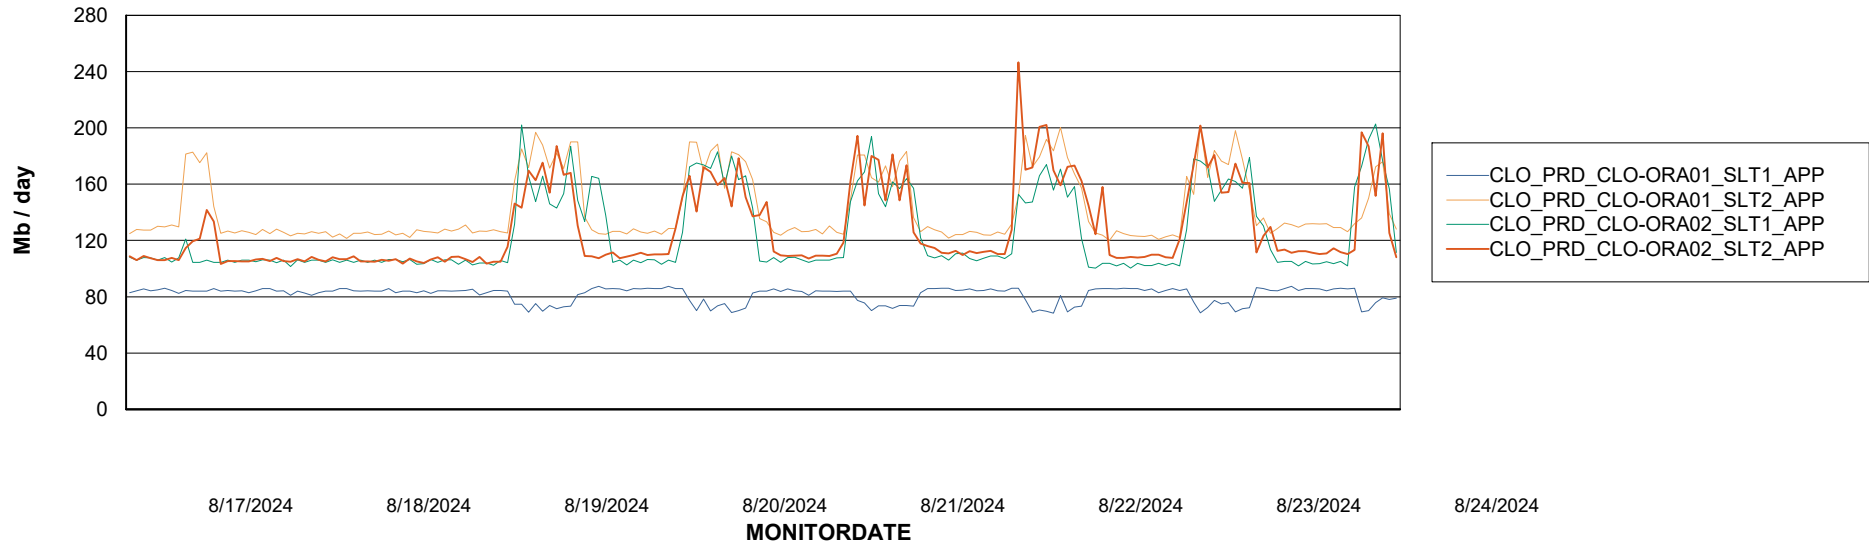

ABSSolute Application Server Services

Avg memory used per ABS Server Service