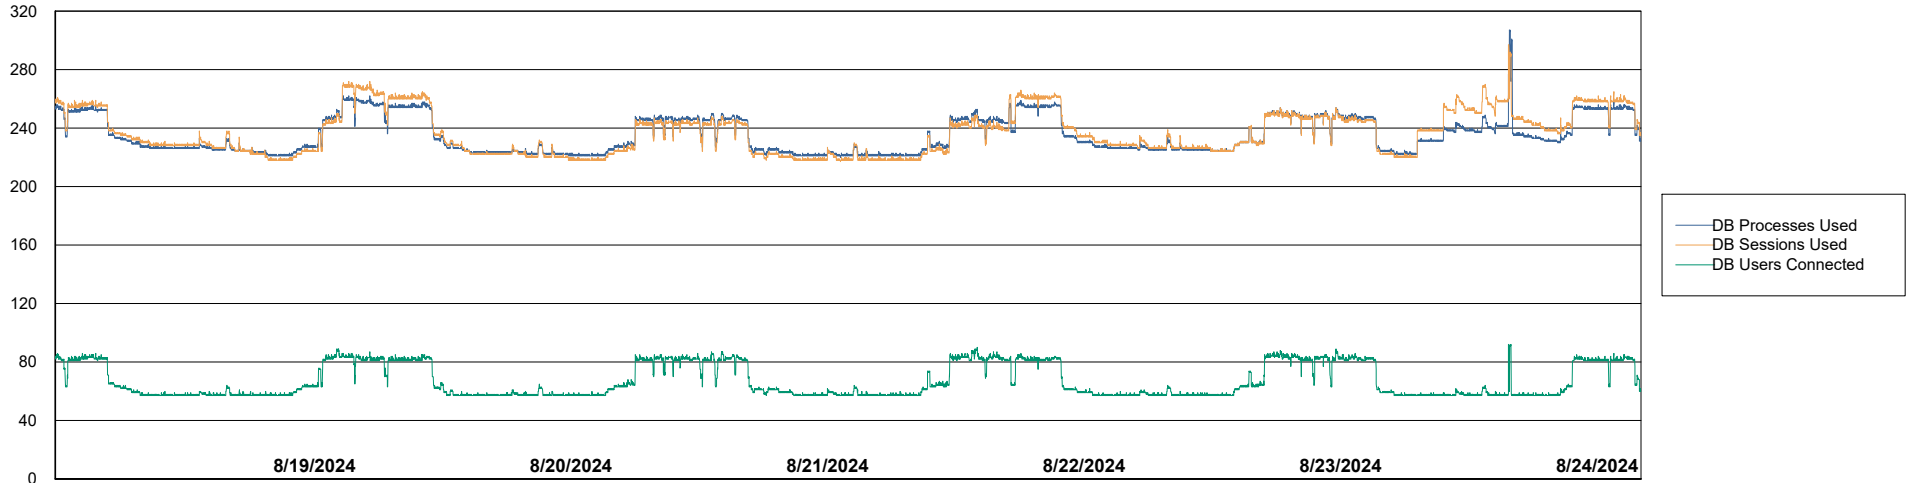

Database Performance CLO_PRD_CLO-ORA01_ABS1