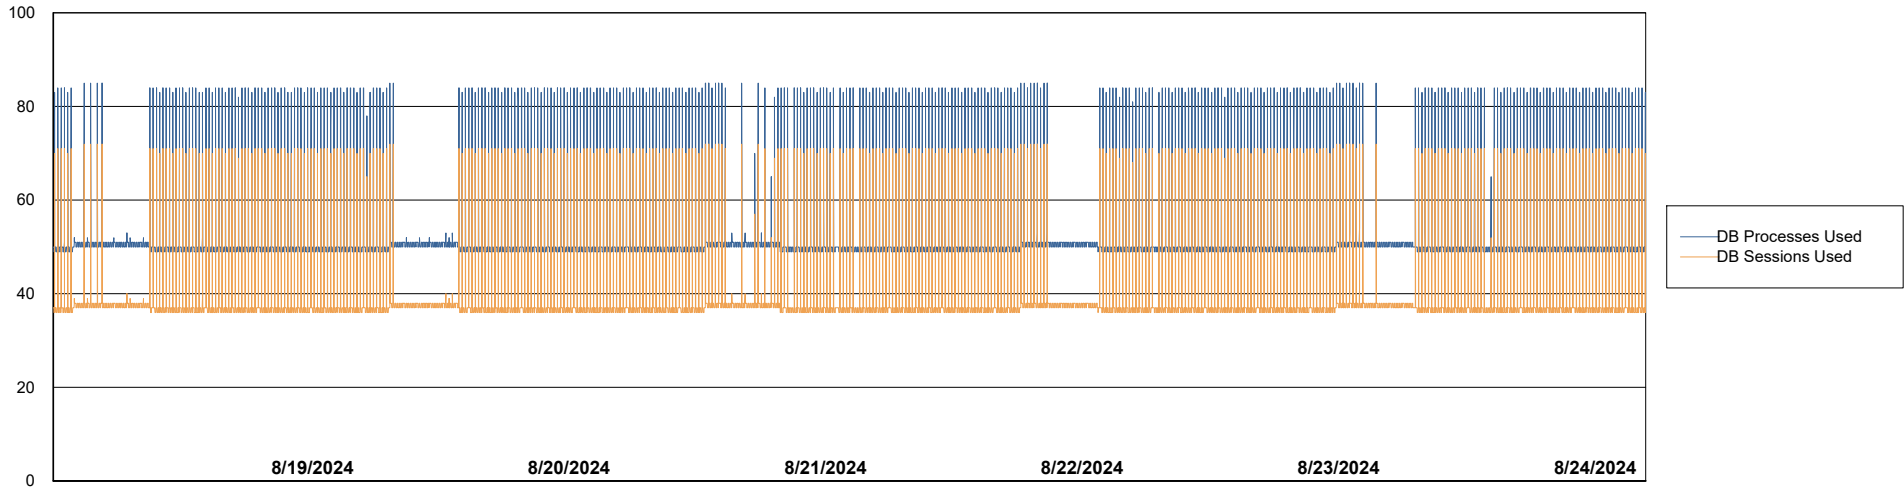

Database Performance CLO_PRD_CLO-ORA02_HSBABS1

DB Processes Max 1,000