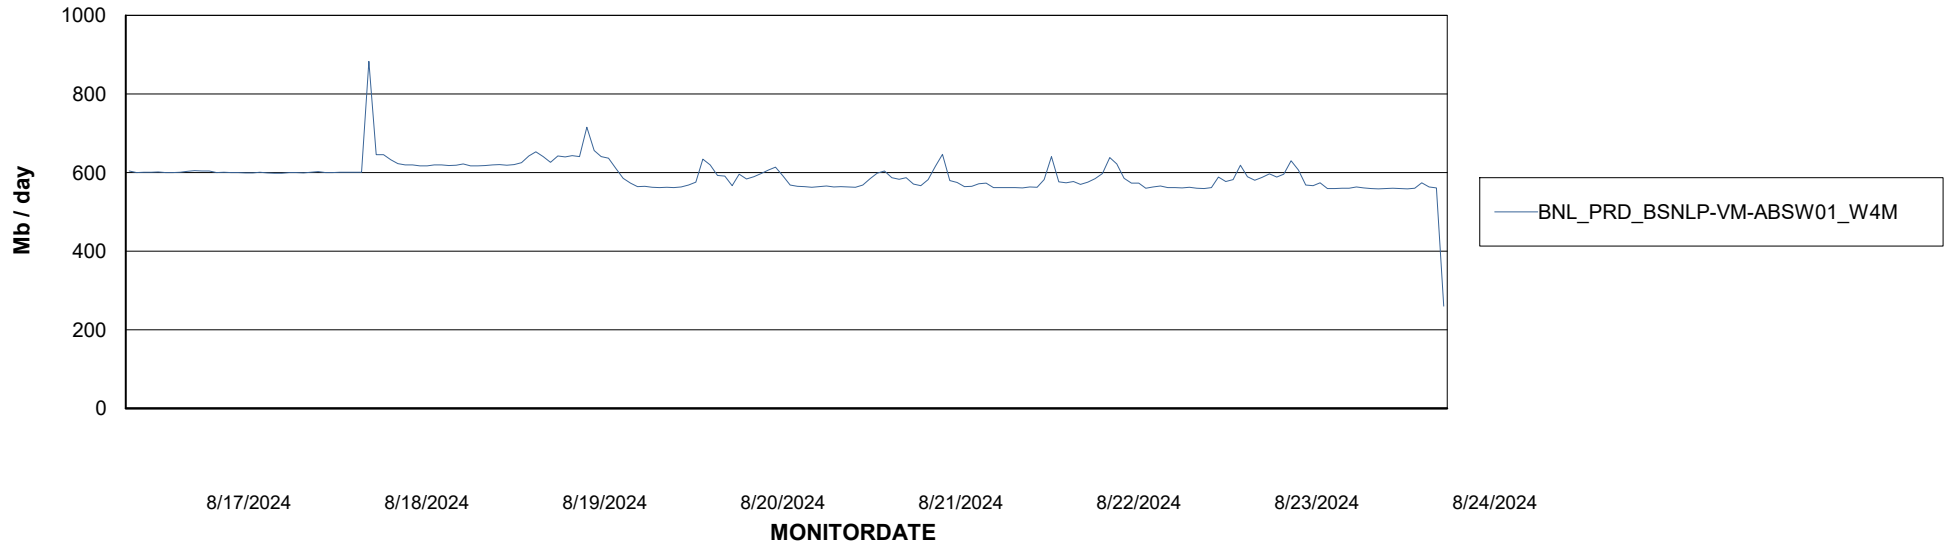

ABSSolute Web Component Services

Avg memory used per ABS Web component