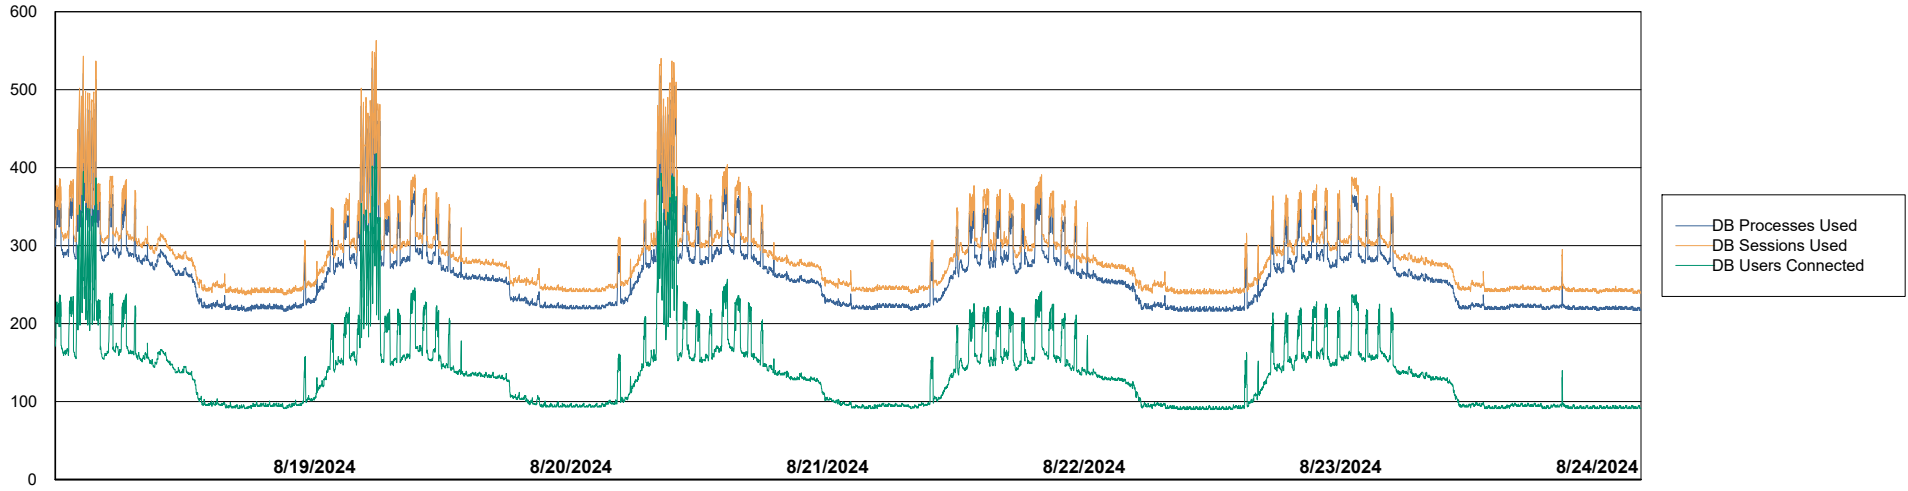

Database Performance BNLDB_Production