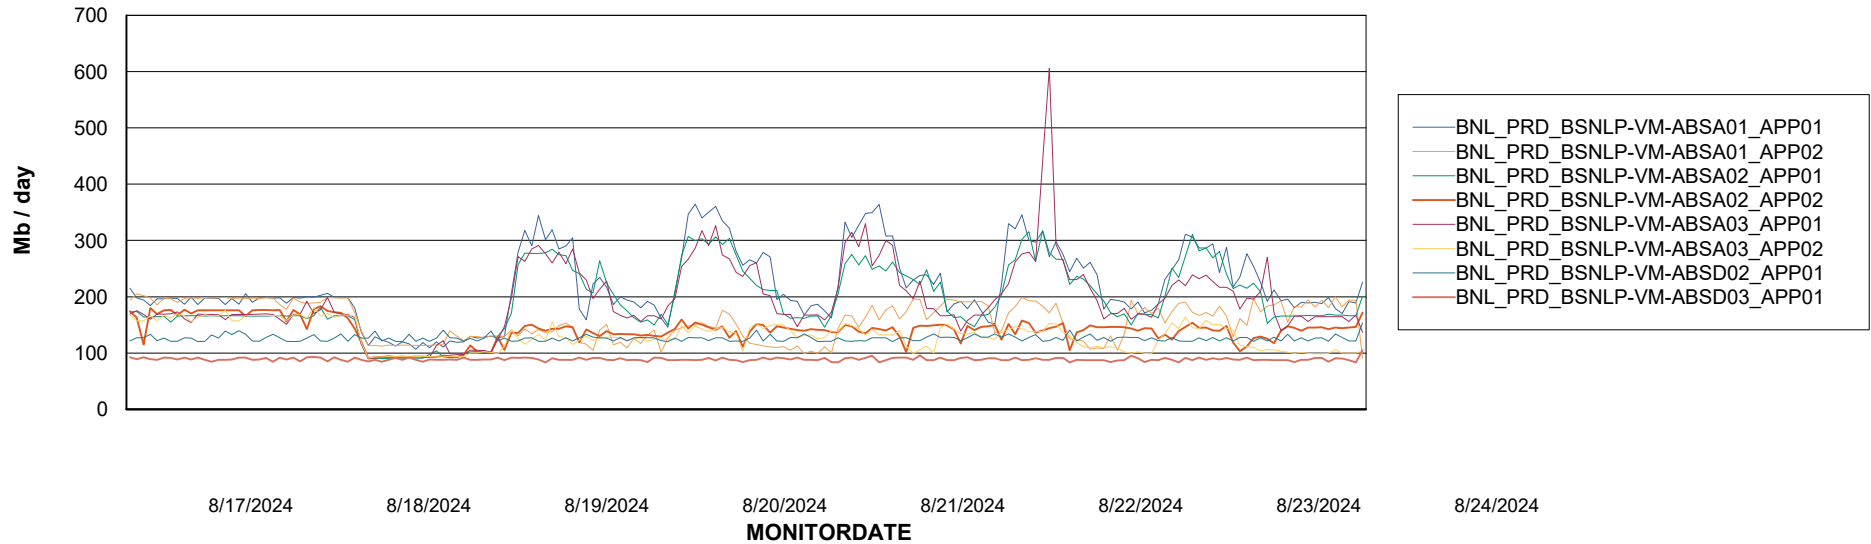

ABSSolute Application Server Services

Avg memory used per ABS Server Service