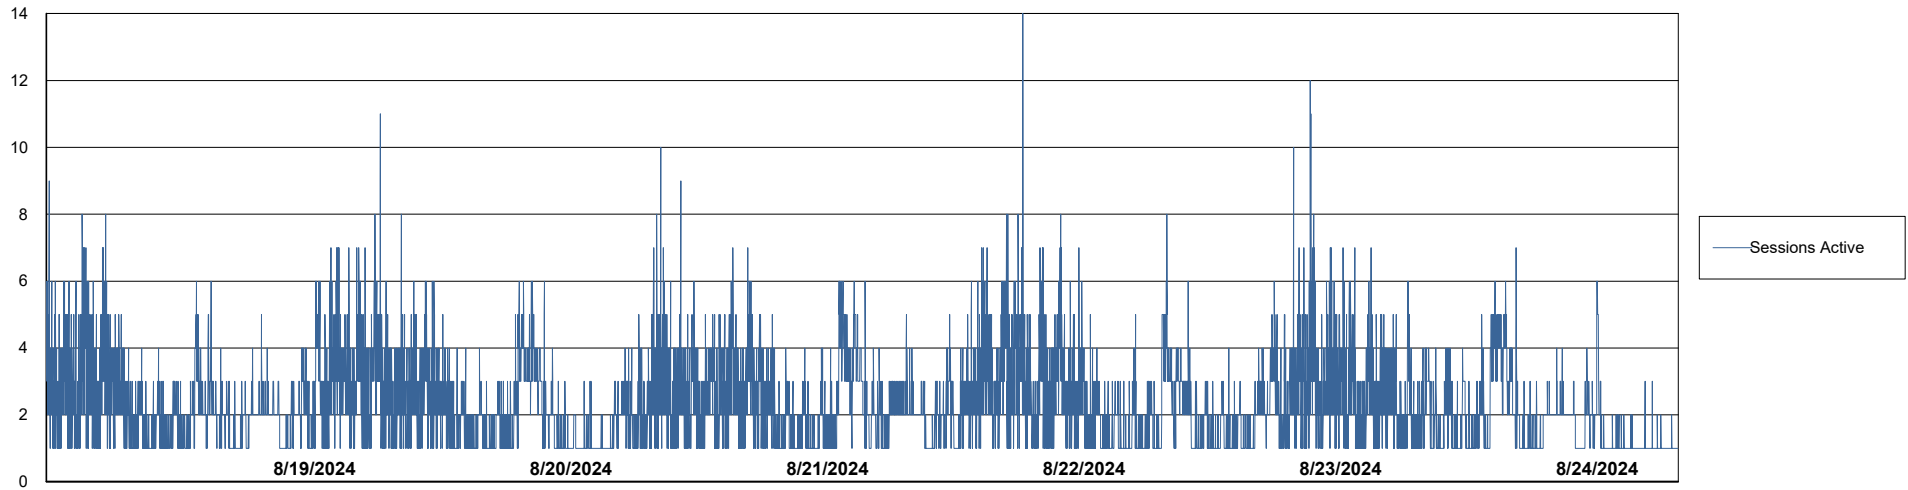

Database Performance BNLDB_Production