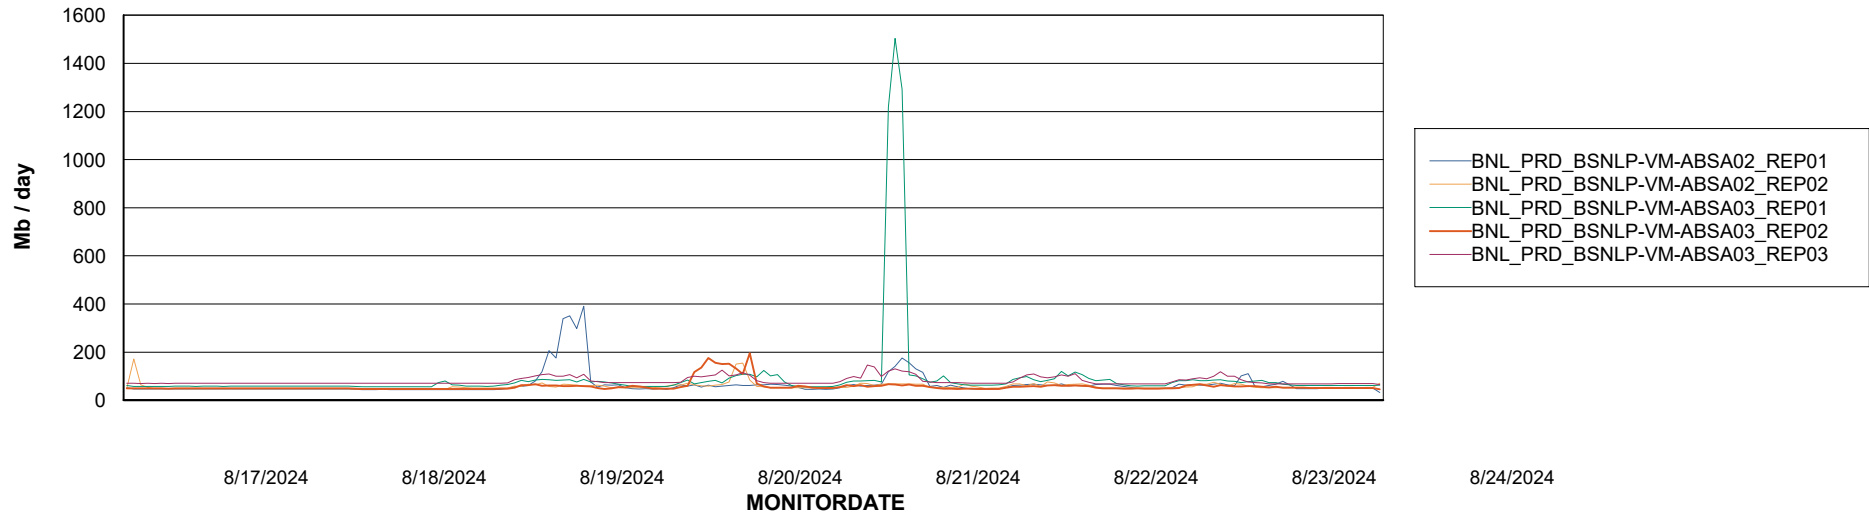

ABSSolute Application ReportServer Services

Avg memory used per ReportServer Service