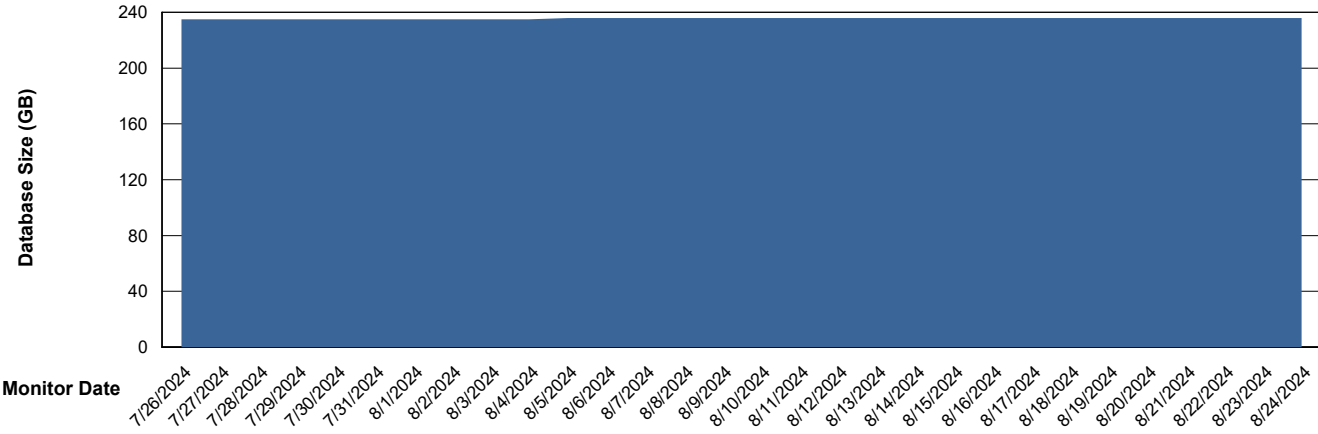

DATABASE SIZE BNLDB_Production

Database growth over last month