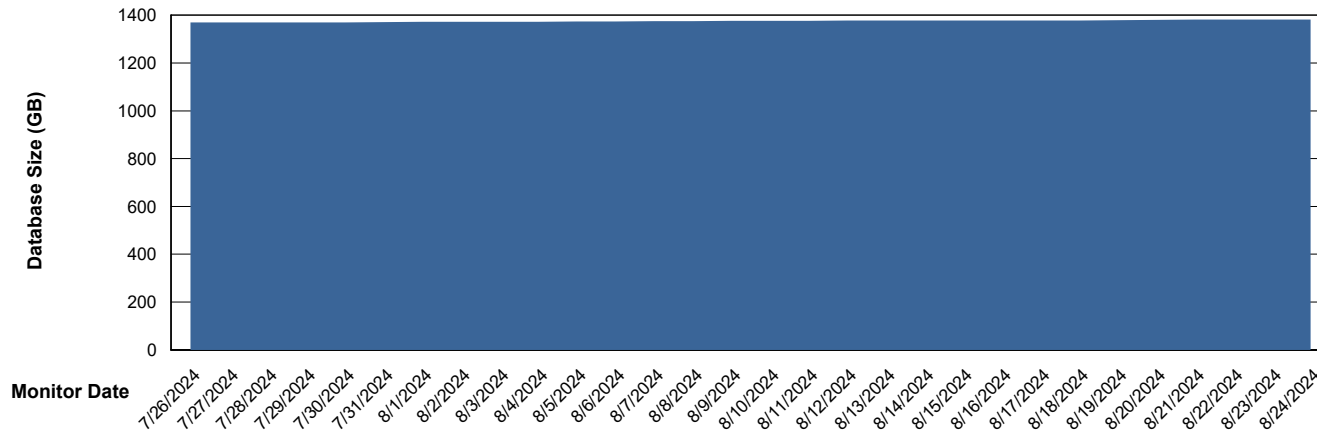

DATABASE SIZE AUJ_DB2_Primary

Database growth over last month