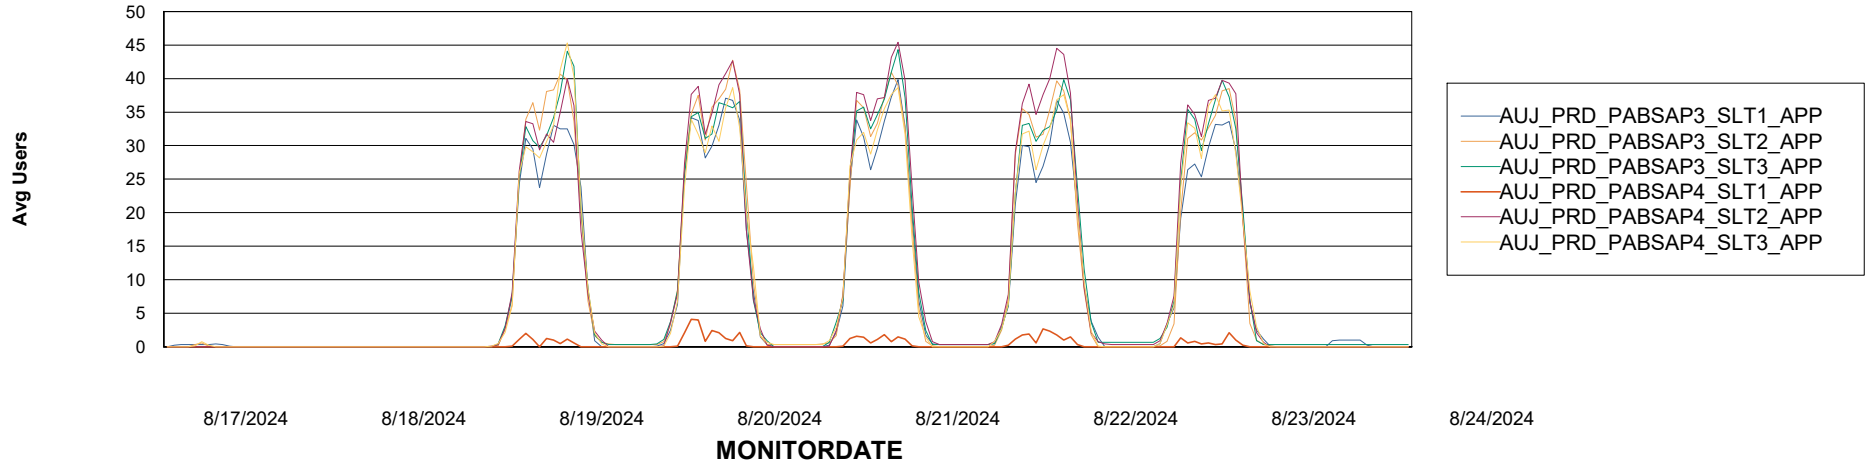

Avg users per day per ABS server