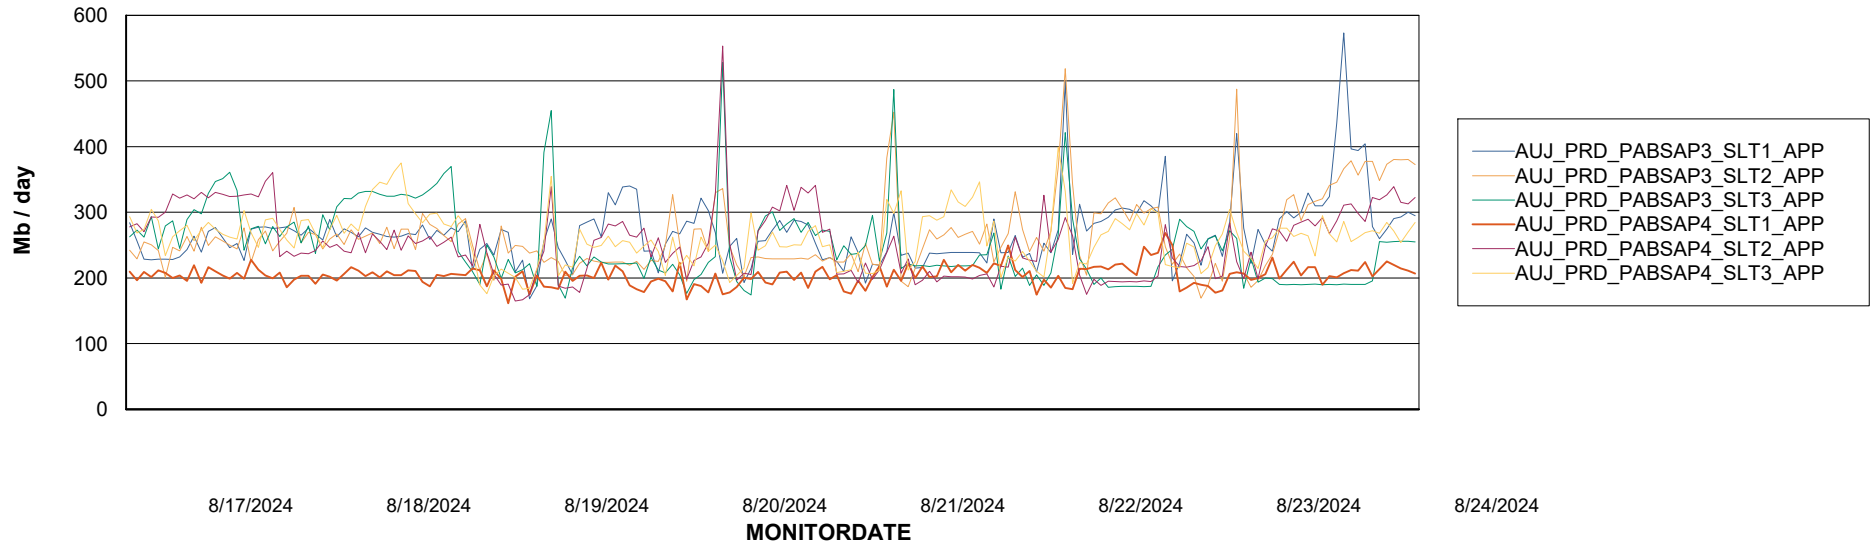

ABSSolute Application Server Services

Avg memory used per ABS Server Service