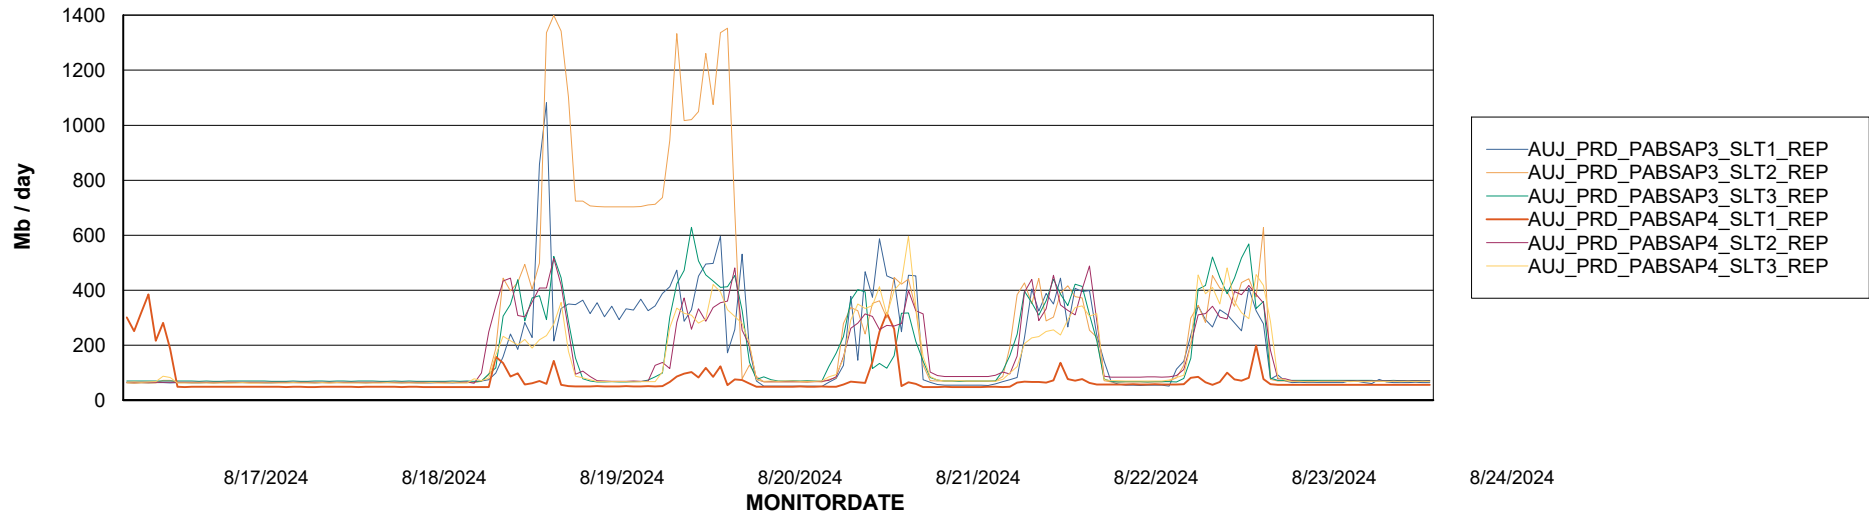

ABSSolute Application ReportServer Services

Avg memory used per ReportServer Service