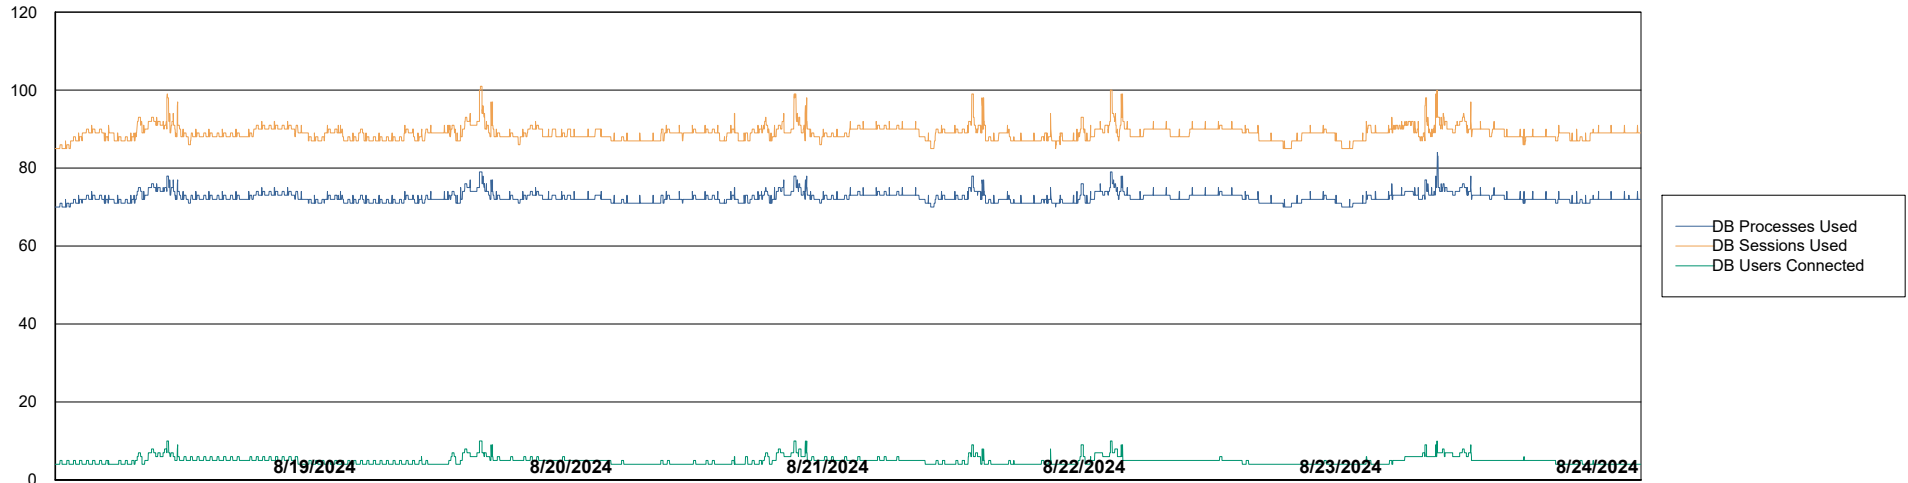

Database Performance AUJ_BI2_DB