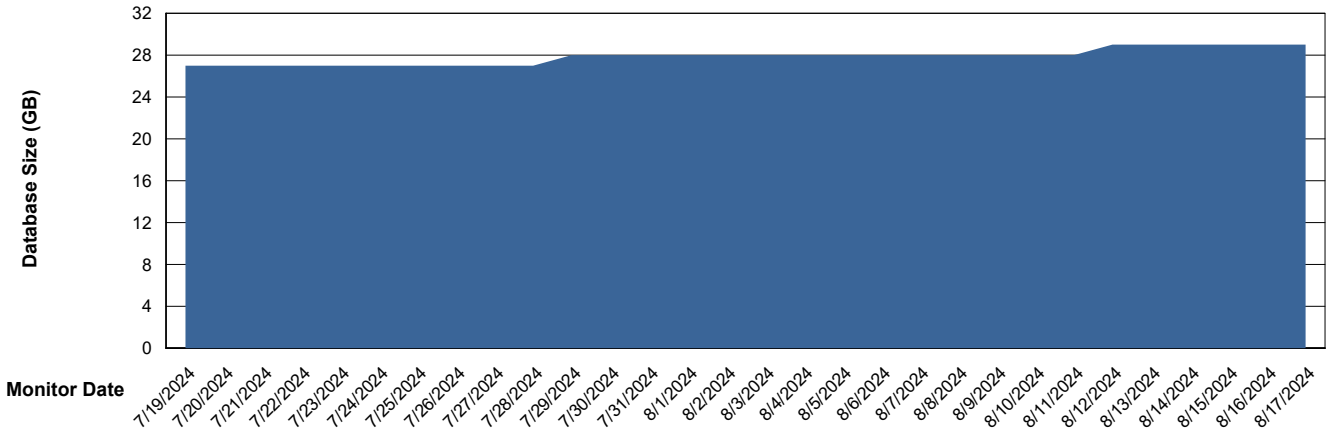

Weekly SLA Customer Report

Customer XMX Production (24/7)
Database ID 146

Database Performance XMX_PROD_ABSDB01_PRDB_ABS1

Weekly SLA Customer Report

Customer XMX Production (24/7)
Database ID 146

Database Performance XMX_PROD_ABSDB02_SBDB_HSBABS1

DB Processes Max 1,000
DB Processes Max 4
DB Processes Max 0

Weekly SLA Customer Report

Customer XMX Production (24/7)
 Database ID 146

DATABASE SIZE XMX_PROD_ABSDB01_PRDB_ABS1

Database growth over last month

Database Tablespace XMX_PROD_ABSDB01_PRDB_ABS1

Date	Tablespace Name	Filesize (Gb)	Usedsize (Gb)	Percentage free
8/17/2024	ABSDATA	16	12	23
	INDX	8	0	100
8/16/2024	ABSDATA	16	12	23
	INDX	8	0	100
8/15/2024	ABSDATA	16	12	24
	INDX	8	0	100
8/14/2024	ABSDATA	16	12	24
	INDX	8	0	100
8/13/2024	ABSDATA	16	12	24
	INDX	8	0	100
8/12/2024	ABSDATA	16	12	25
	INDX	8	0	100
8/11/2024	ABSDATA	16	12	25
	INDX	8	0	100

Weekly SLA Customer Report

Customer XMX Production (24/7)
Database ID 146

Standby Database Health XMX Production (24/7)

Recovery lag for last 7 days

Weekly SLA Customer Report

Customer XMX Production (24/7)
Database ID 146