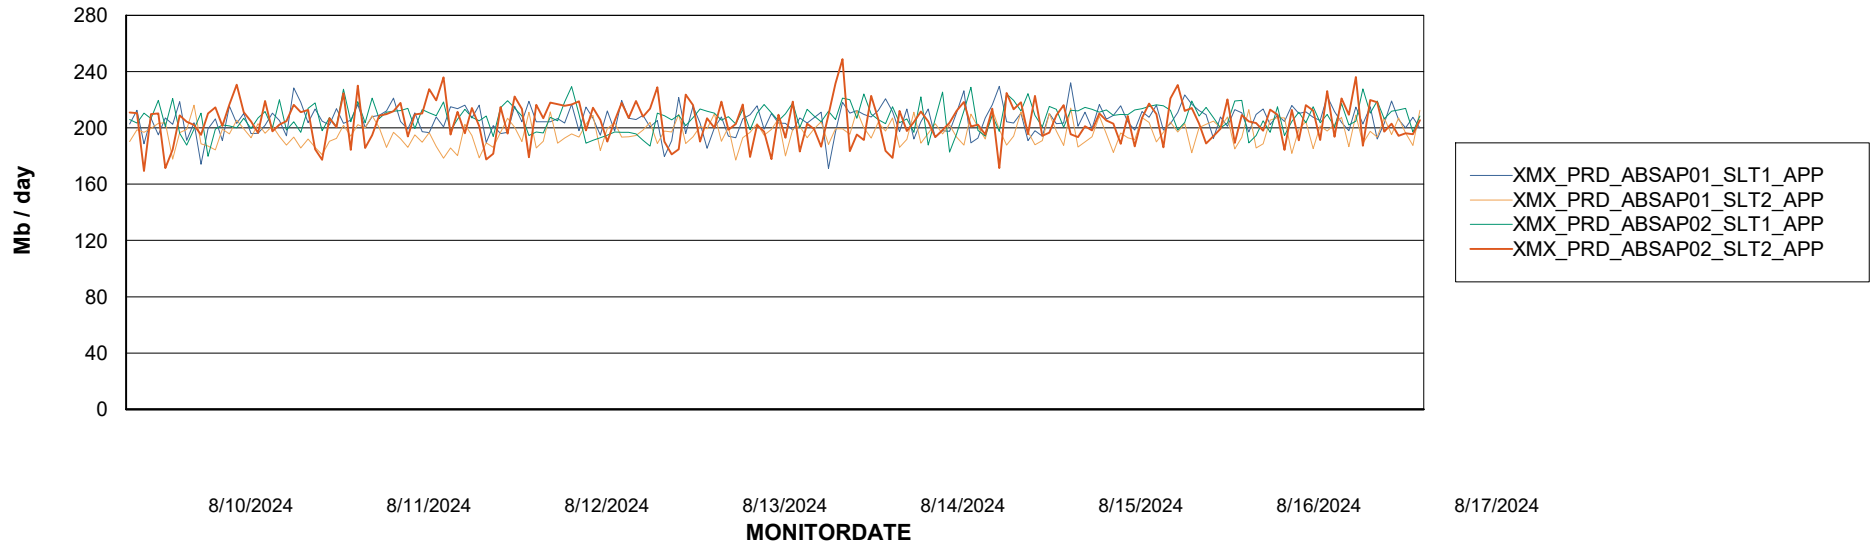

ABSSolute Application Server Services

Avg memory used per ABS Server Service