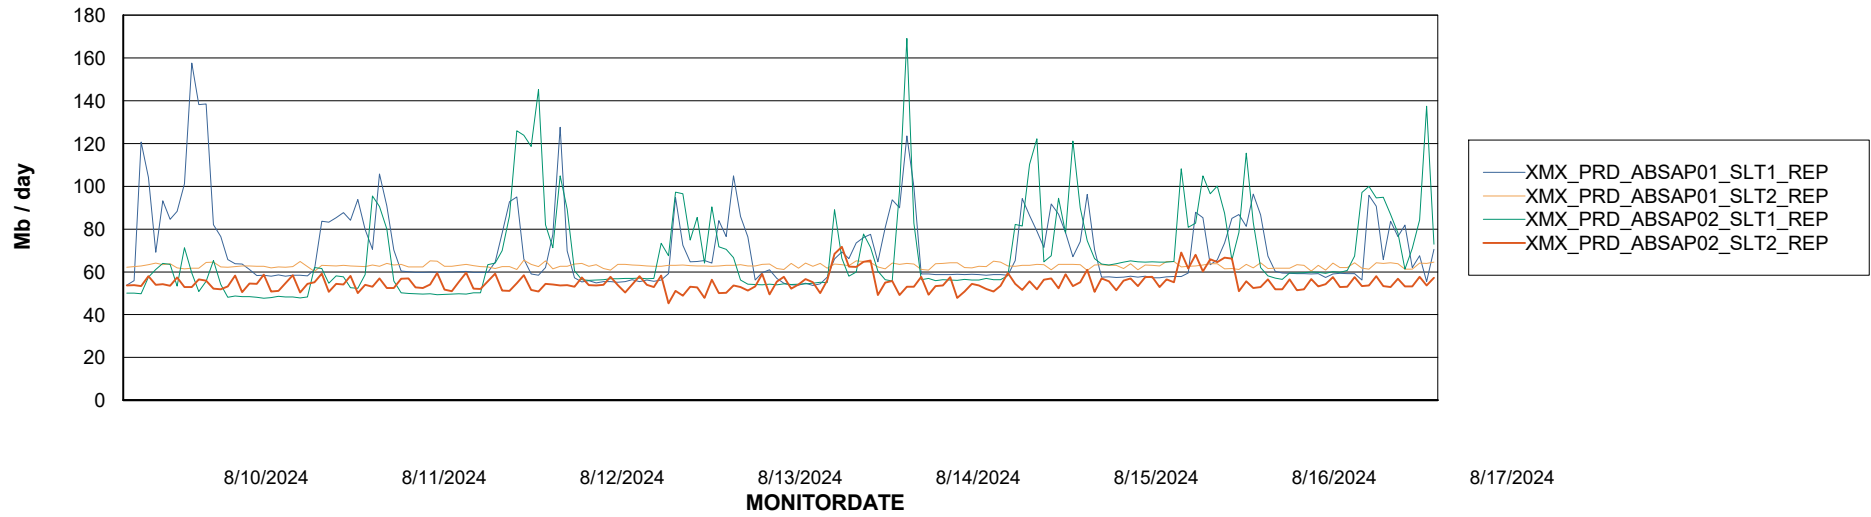

ABSSolute Application ReportServer Services

Avg memory used per ReportServer Service