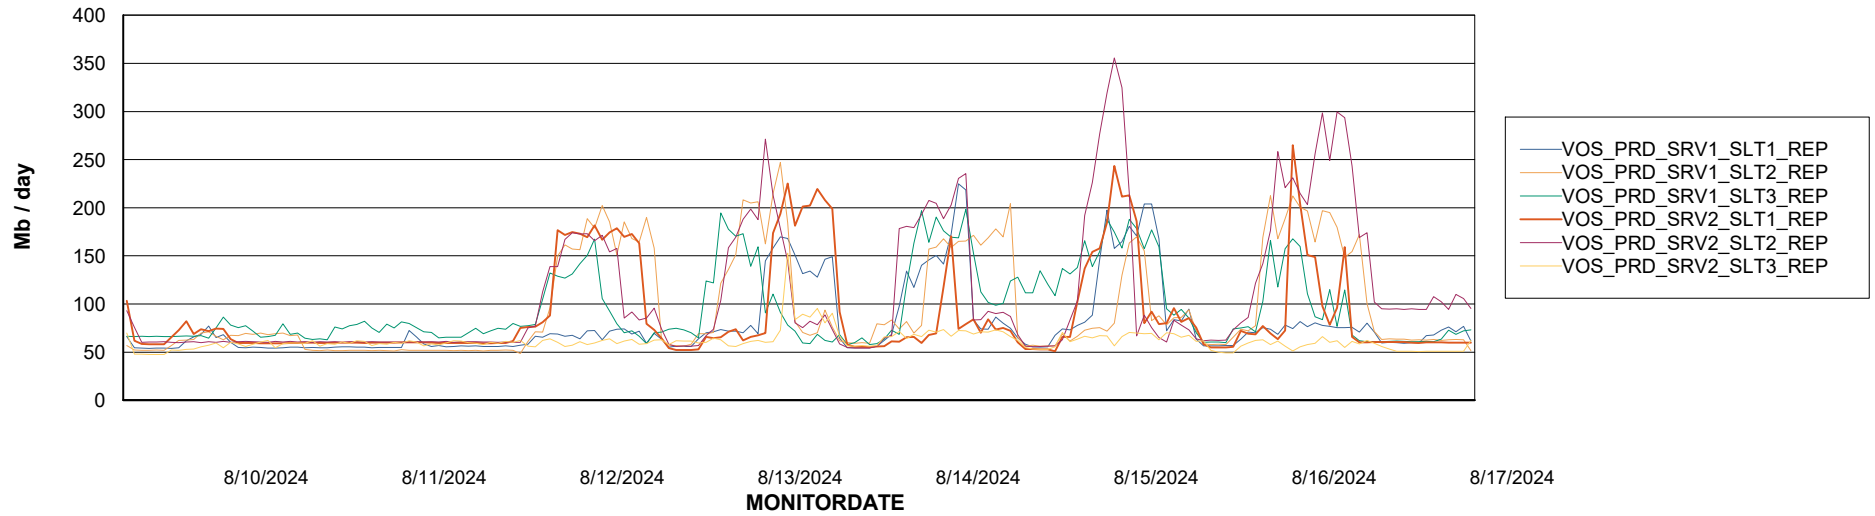

ABSSolute Application ReportServer Services

Avg memory used per ReportServer Service