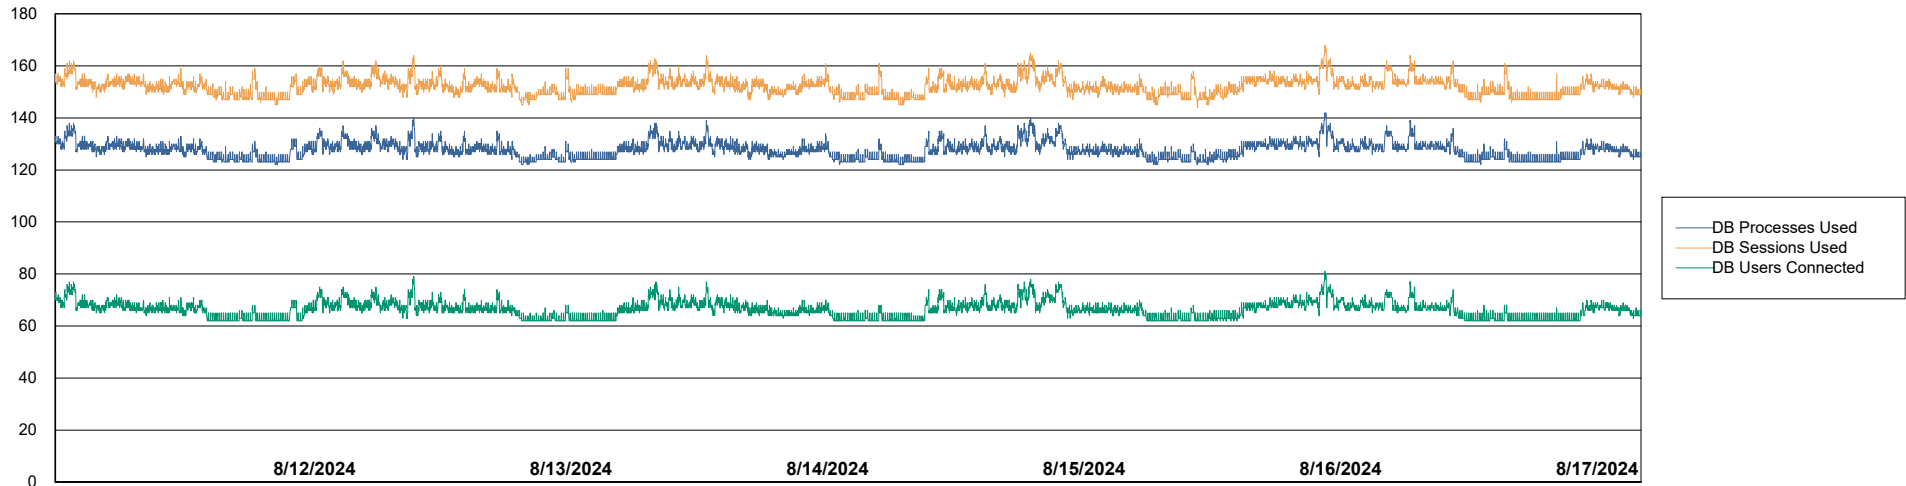

Database Performance VOS_PRD_ABSORA1-2022_ABS1