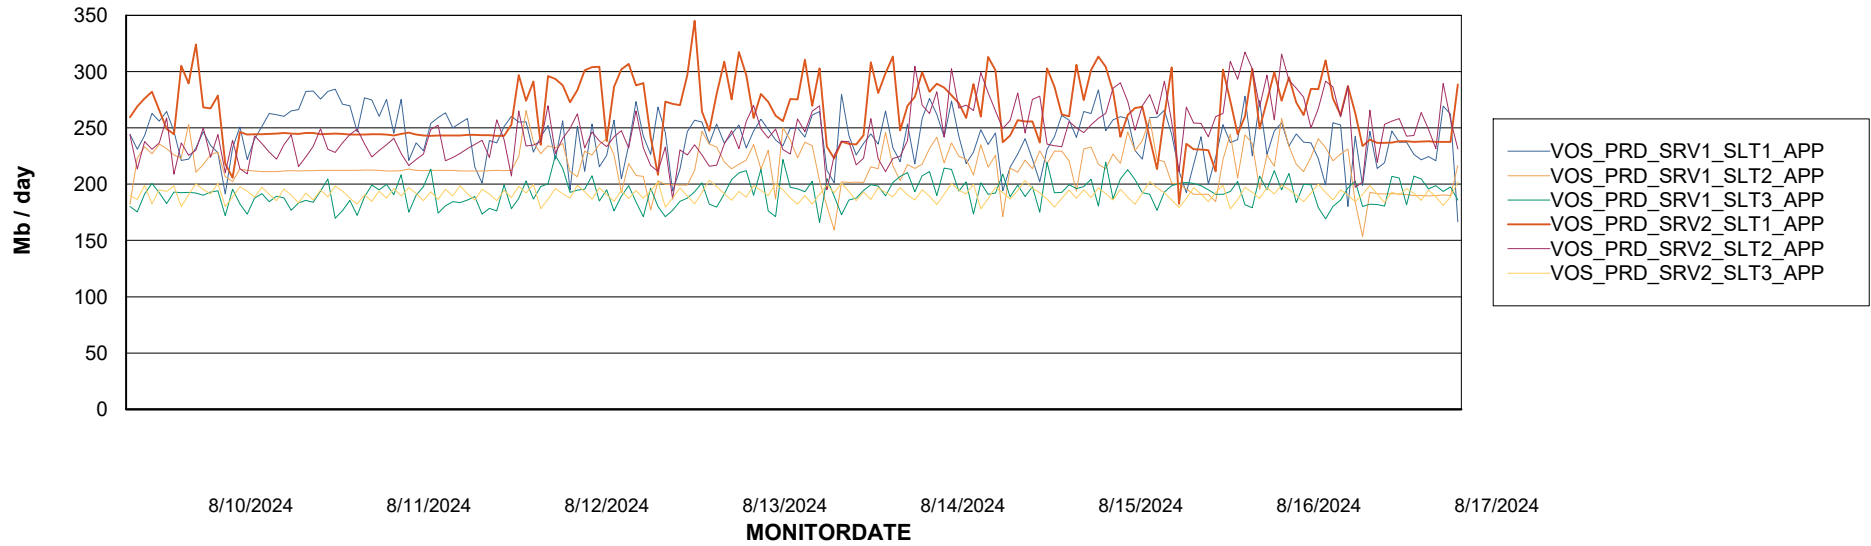

ABSSolute Application Server Services

Avg memory used per ABS Server Service