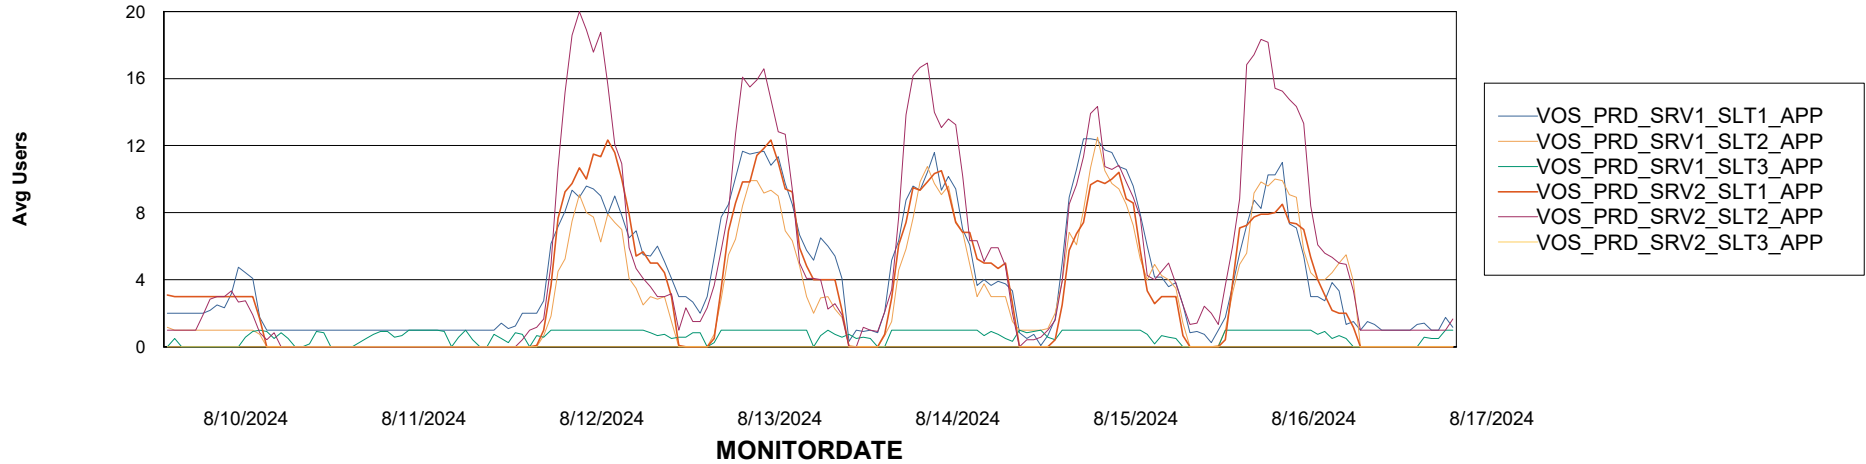

Avg users per day per ABS server