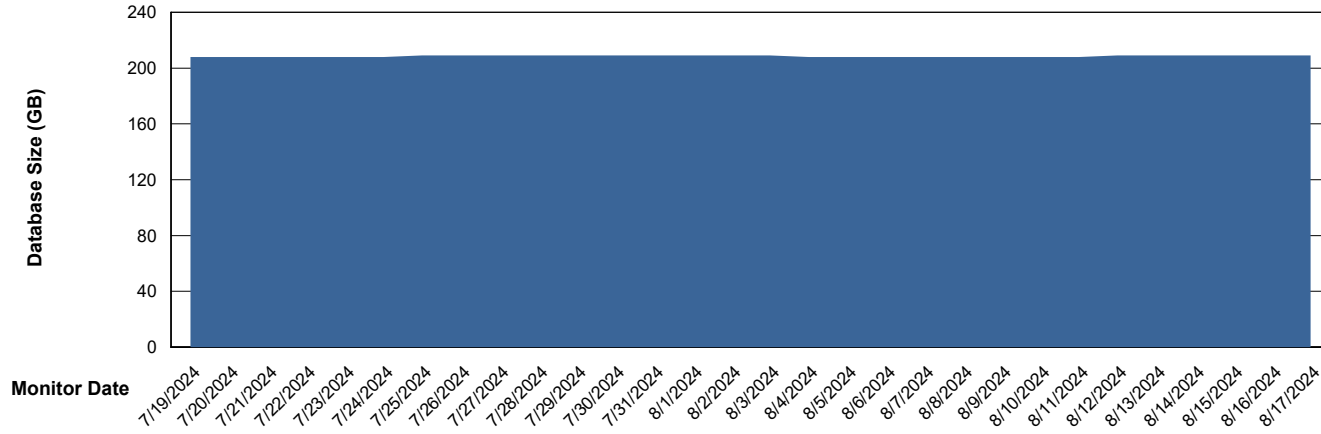

DATABASE SIZE VOS_PRD_ABSBI-2018_ABS1

Database growth over last month