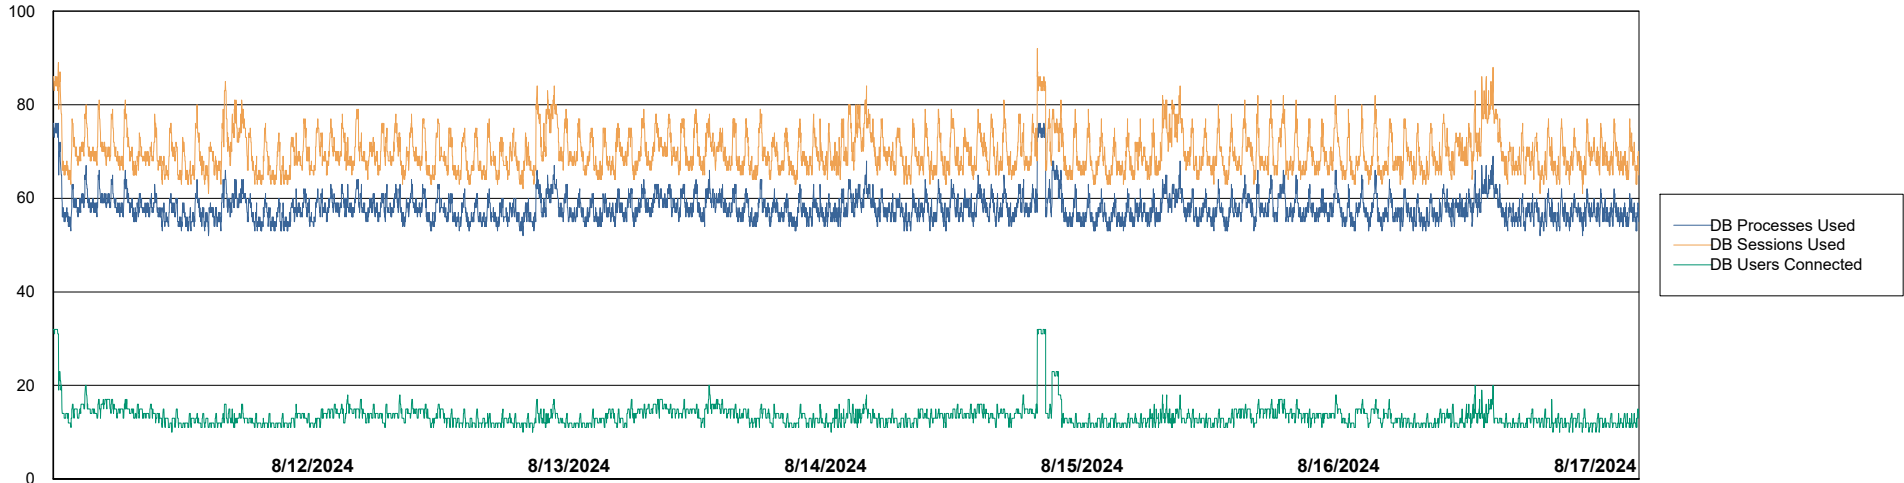

Database Performance VOS_PRD_ABSBI-2018_ABS1