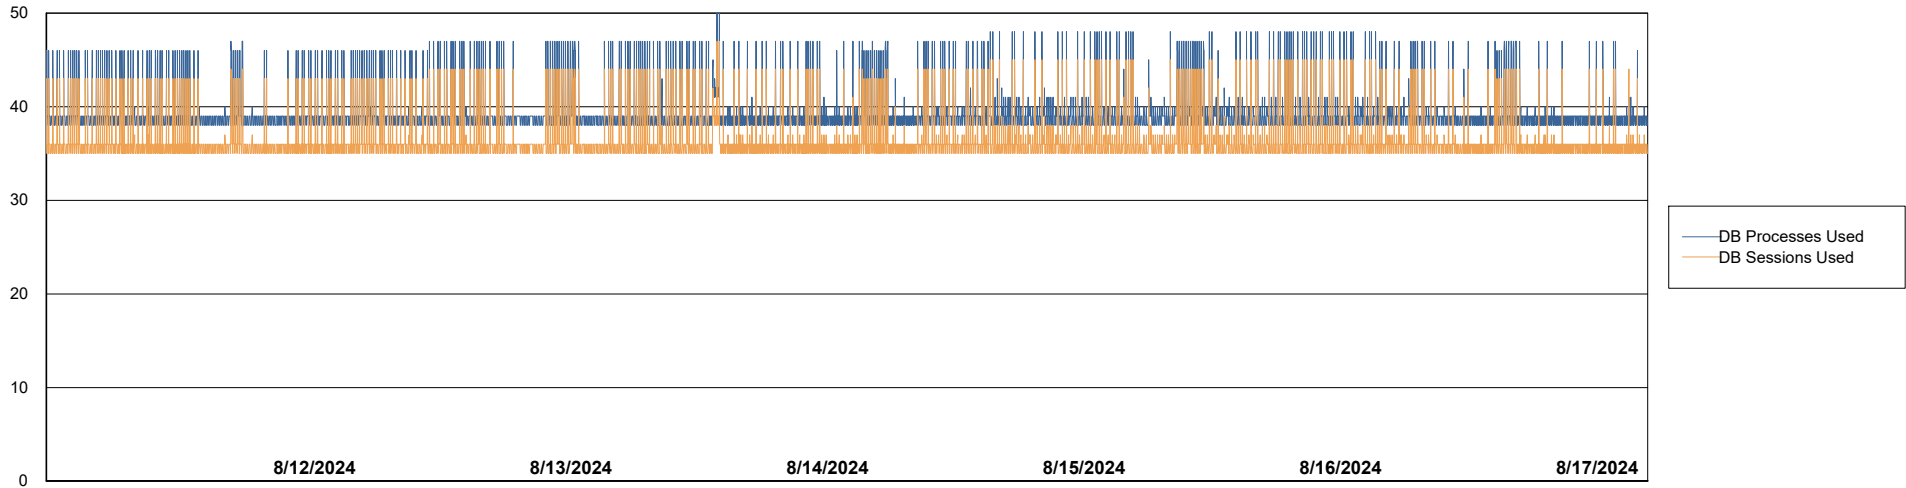

Database Performance VOS_PRD_ABSORA2-2022_HSBABS1

DB Processes Max 1,000