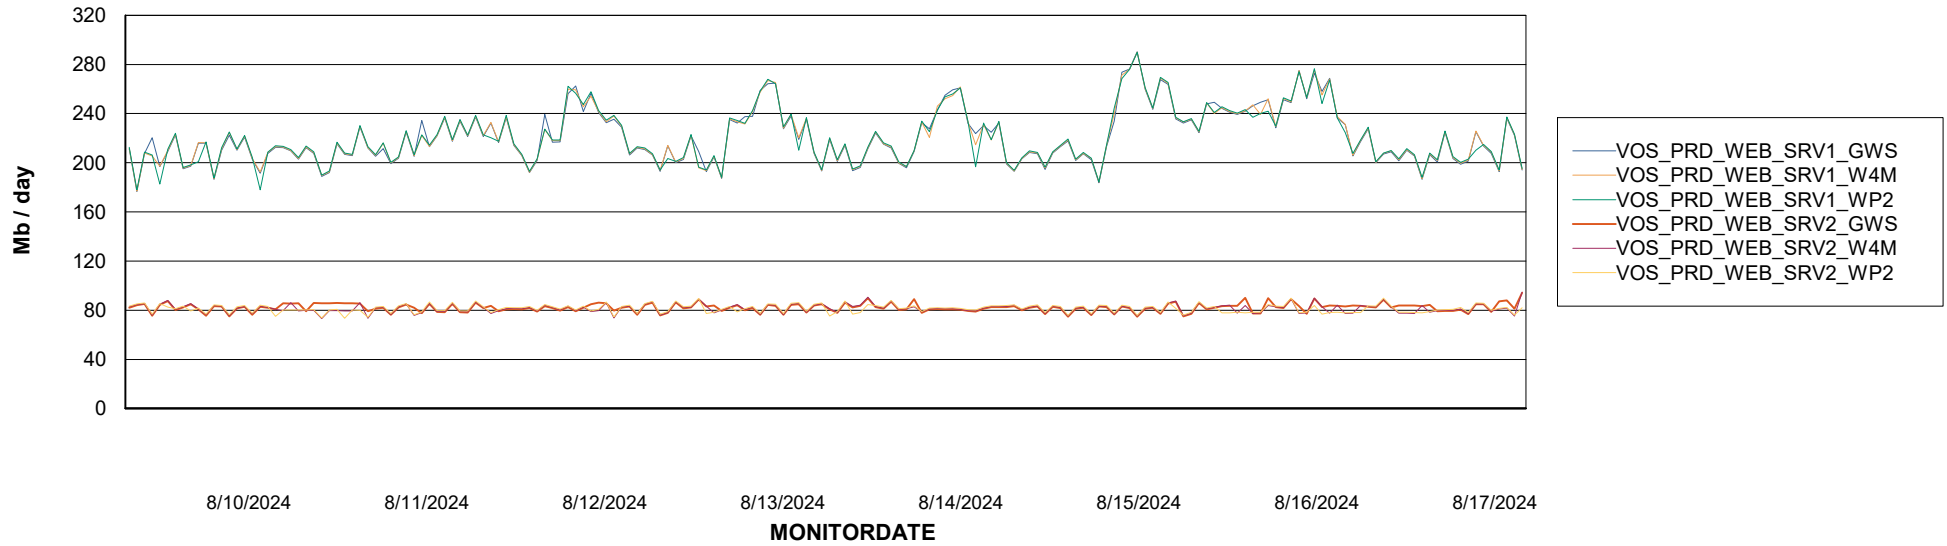

ABSSolute Web Component Services

Avg memory used per ABS Web component