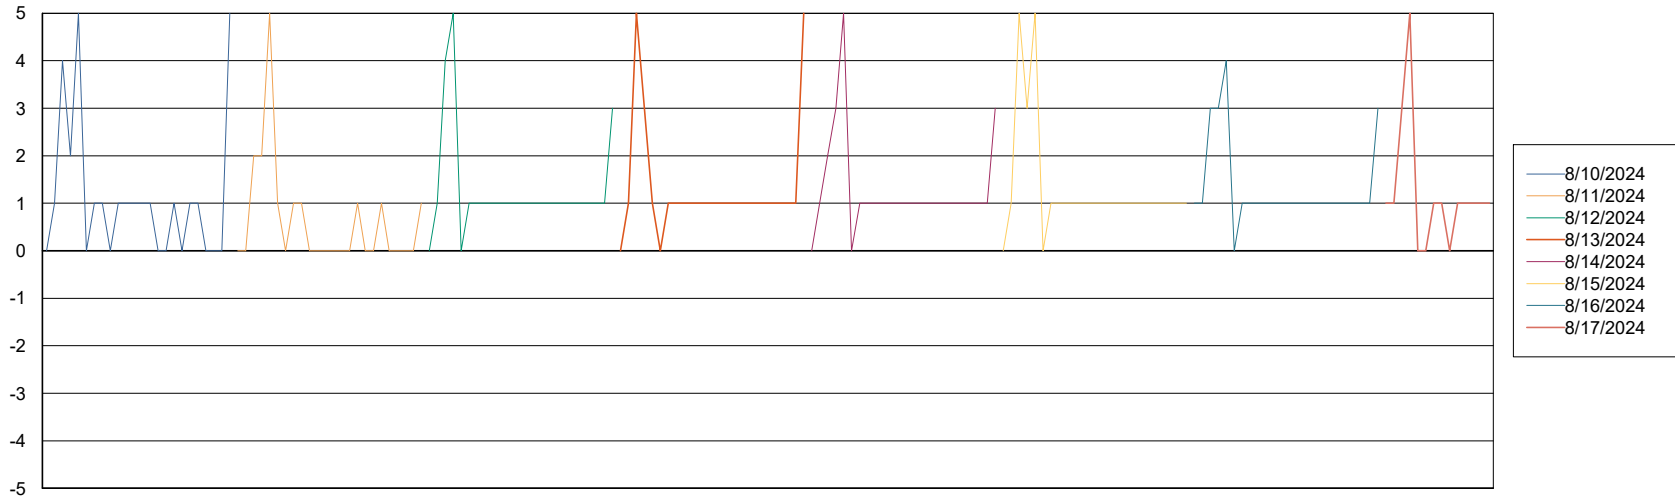

Standby Database Health VOS_Production

Recovery lag for last 7 days