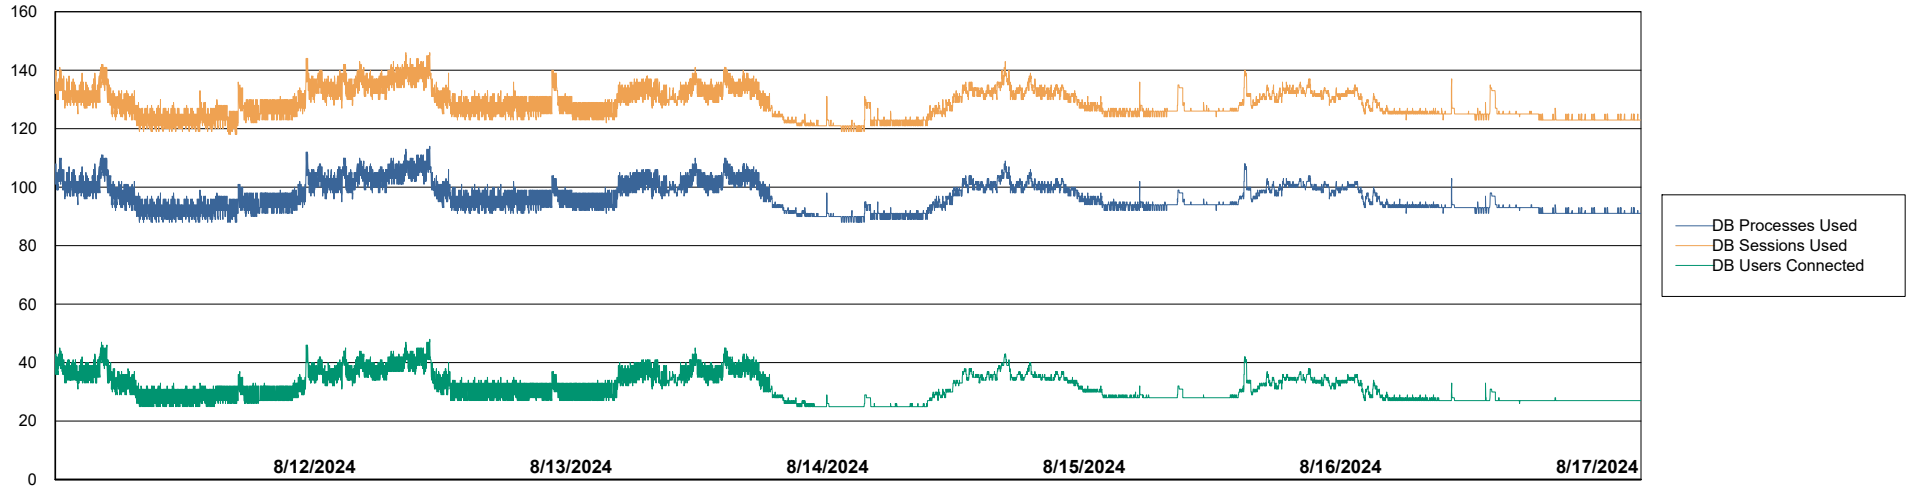

Database Performance VENDB_Production_ABS1