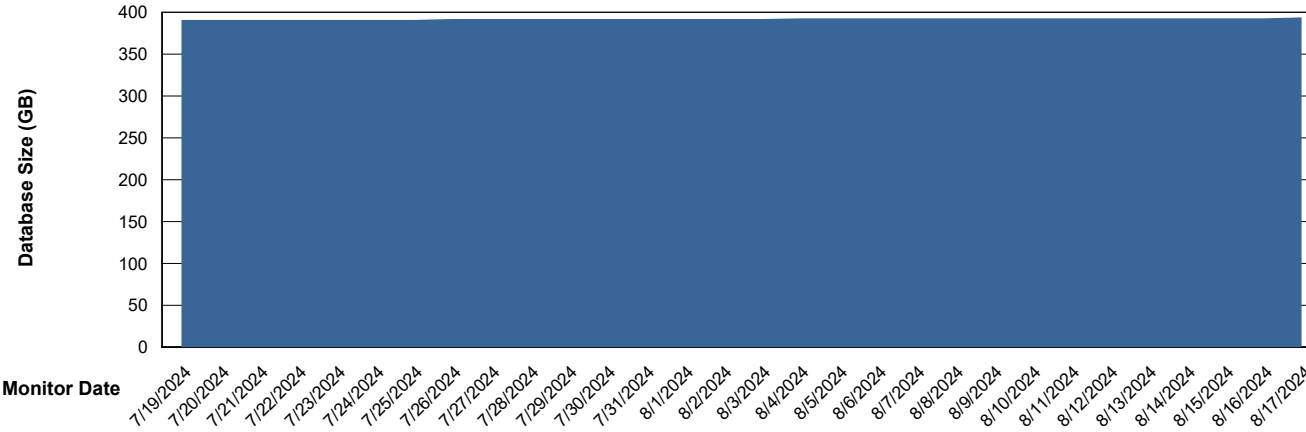

Database growth over last month

Database Tablespace VENDB_Production_ABS1

Date	Tablespace Name	Filesize (Gb)	Usedsize (Gb)	Percentage free
8/17/2024	ABSDATA	240	197	18
	INDX	223	185	17
8/16/2024	ABSDATA	240	197	18
	INDX	223	185	17
8/15/2024	ABSDATA	240	197	18
	INDX	223	185	17
8/14/2024	ABSDATA	240	196	18
	INDX	223	185	17
8/13/2024	ABSDATA	240	196	18
	INDX	223	185	17
8/12/2024	ABSDATA	240	196	18
	INDX	223	185	17
8/11/2024	ABSDATA	240	196	18
	INDX	223	185	17