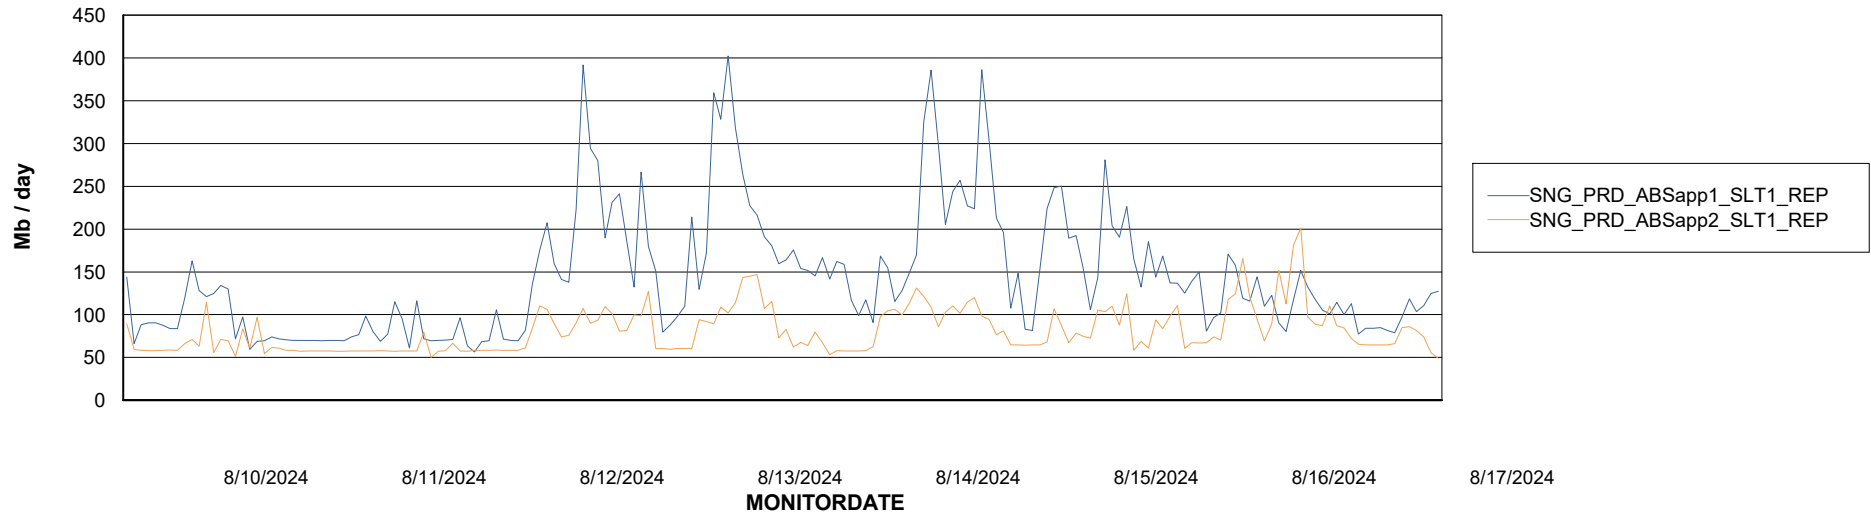

ABSSolute Application ReportServer Services

Avg memory used per ReportServer Service