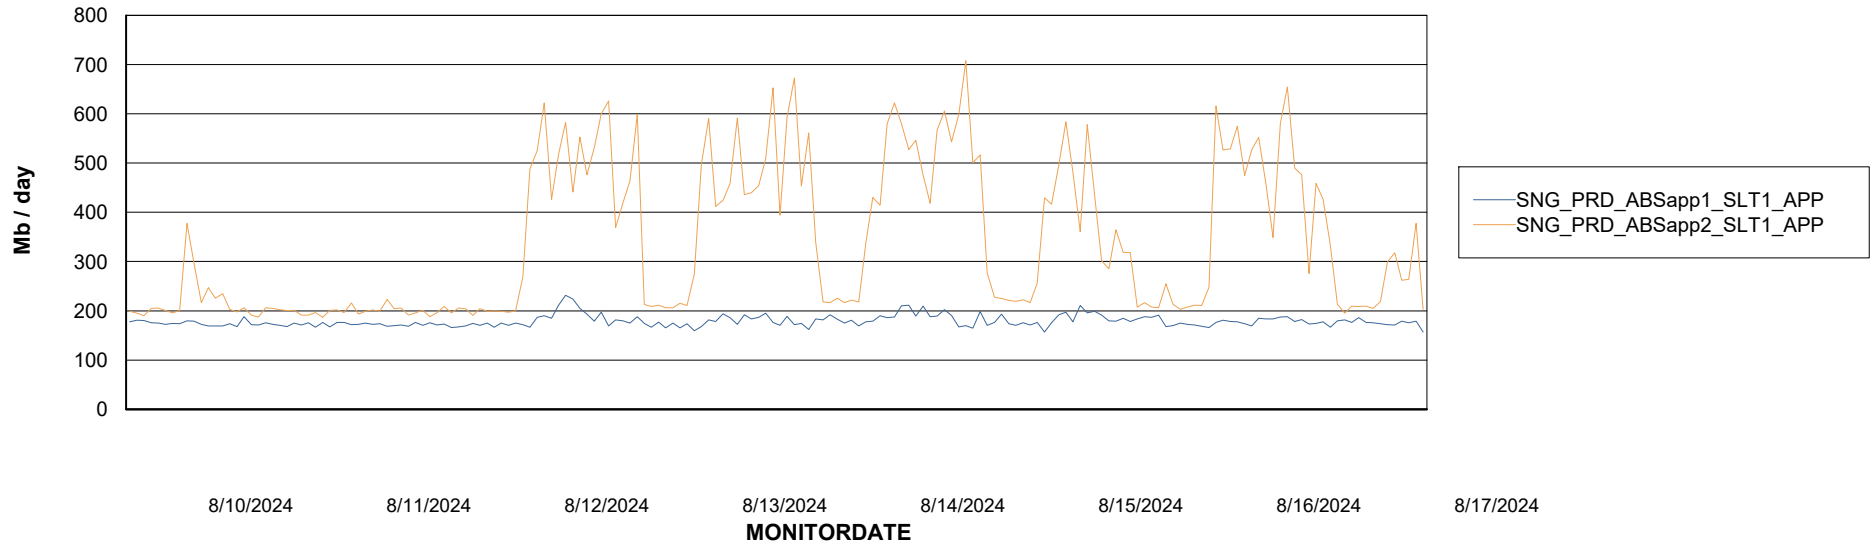

ABSSolute Application Server Services

Avg memory used per ABS Server Service