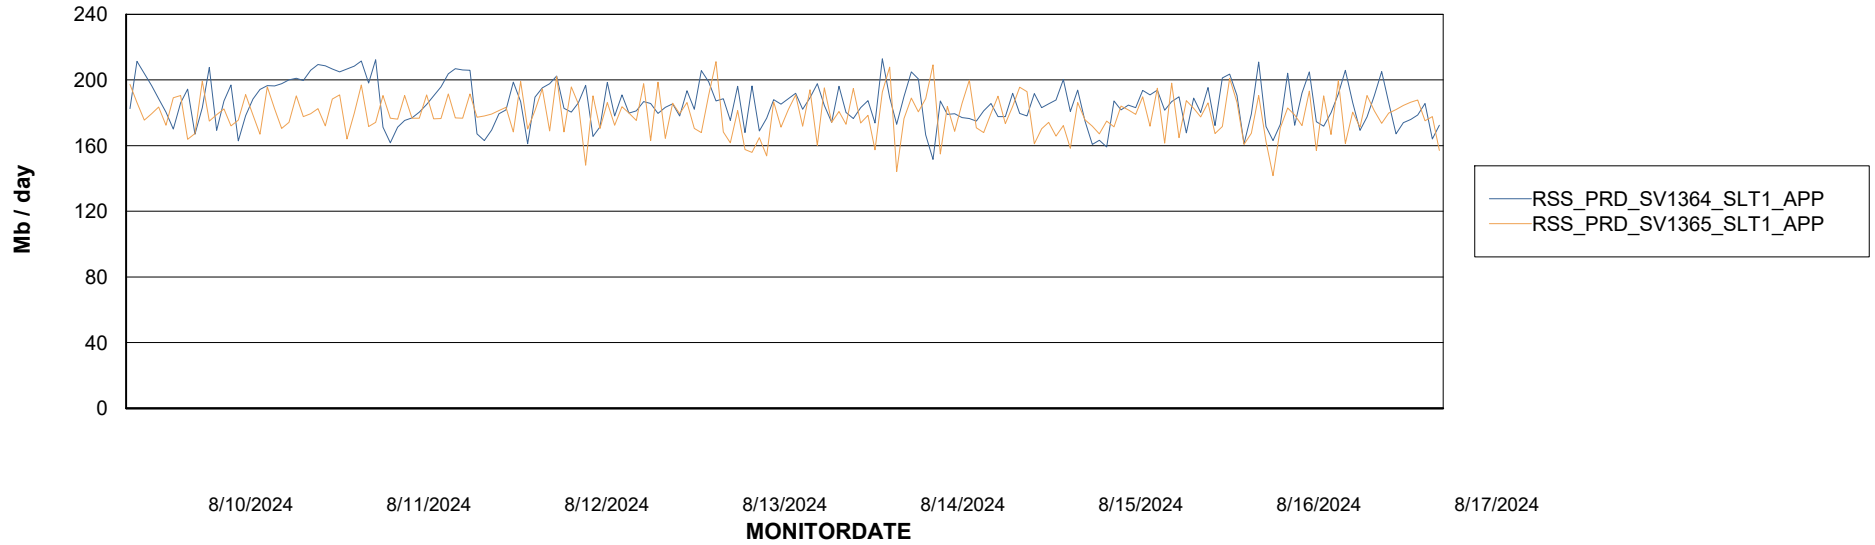

ABSSolute Application Server Services

Avg memory used per ABS Server Service