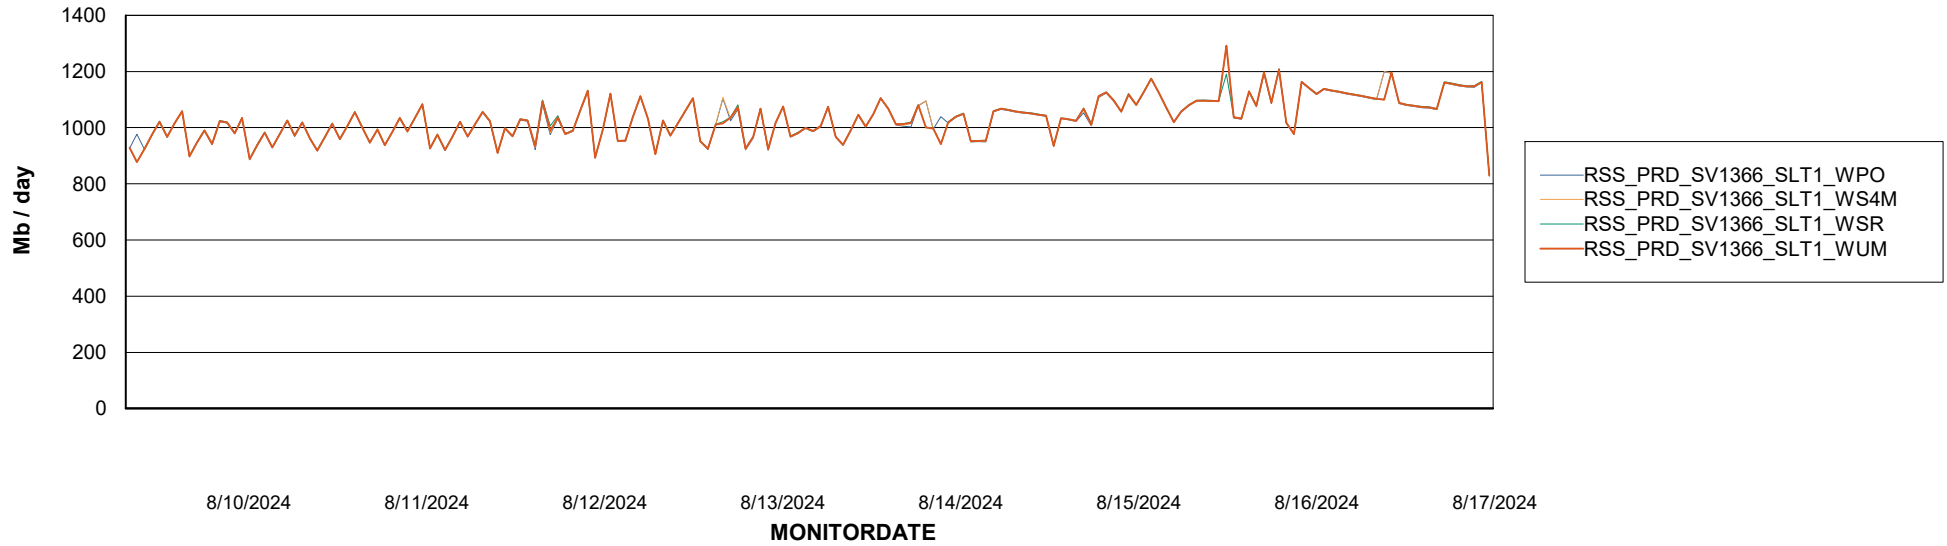

ABSSolute Web Component Services

Avg memory used per ABS Web component