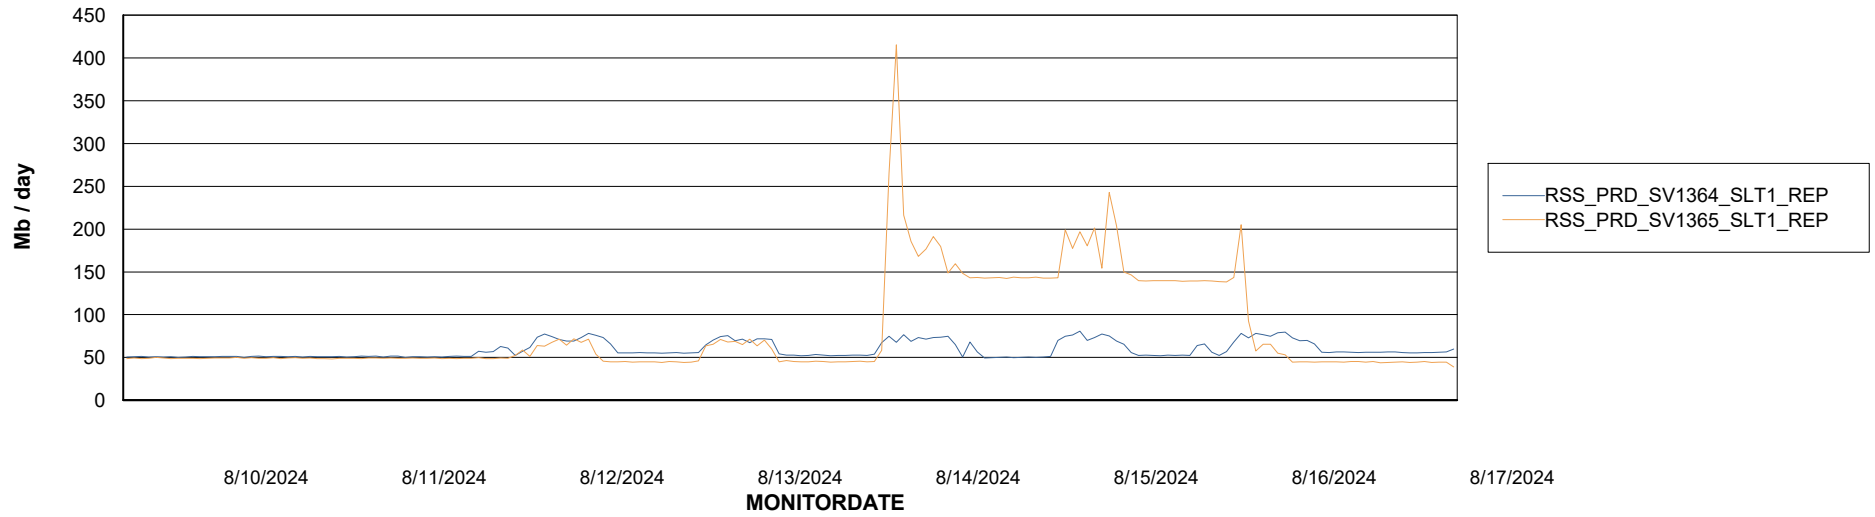

ABSSolute Application ReportServer Services

Avg memory used per ReportServer Service