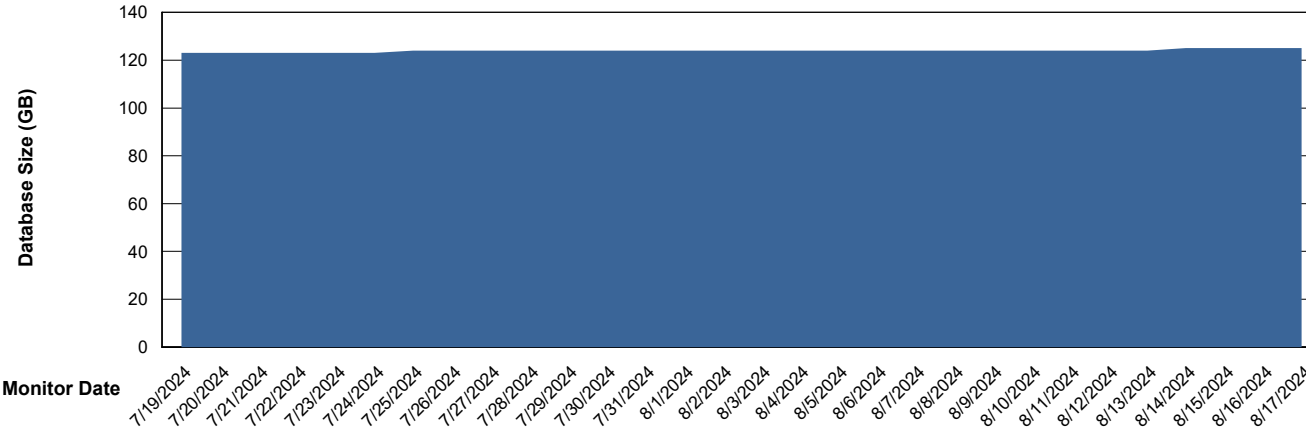

Database growth over last month

Database Tablespace RSS_PRD_SV1364_PRD_ABS1

Date	Tablespace Name	Filesize (Gb)	Usedsize (Gb)	Percentage free
8/17/2024	ABSDATA	61	51	17
	INDX	83	69	16
8/16/2024	ABSDATA	61	51	17
	INDX	83	69	16
8/15/2024	ABSDATA	61	51	17
	INDX	83	69	16
8/14/2024	ABSDATA	61	51	17
	INDX	83	69	16
8/13/2024	ABSDATA	61	50	17
	INDX	83	69	16
8/12/2024	ABSDATA	61	50	17
	INDX	83	69	17
8/11/2024	ABSDATA	61	50	17
	INDX	83	69	17