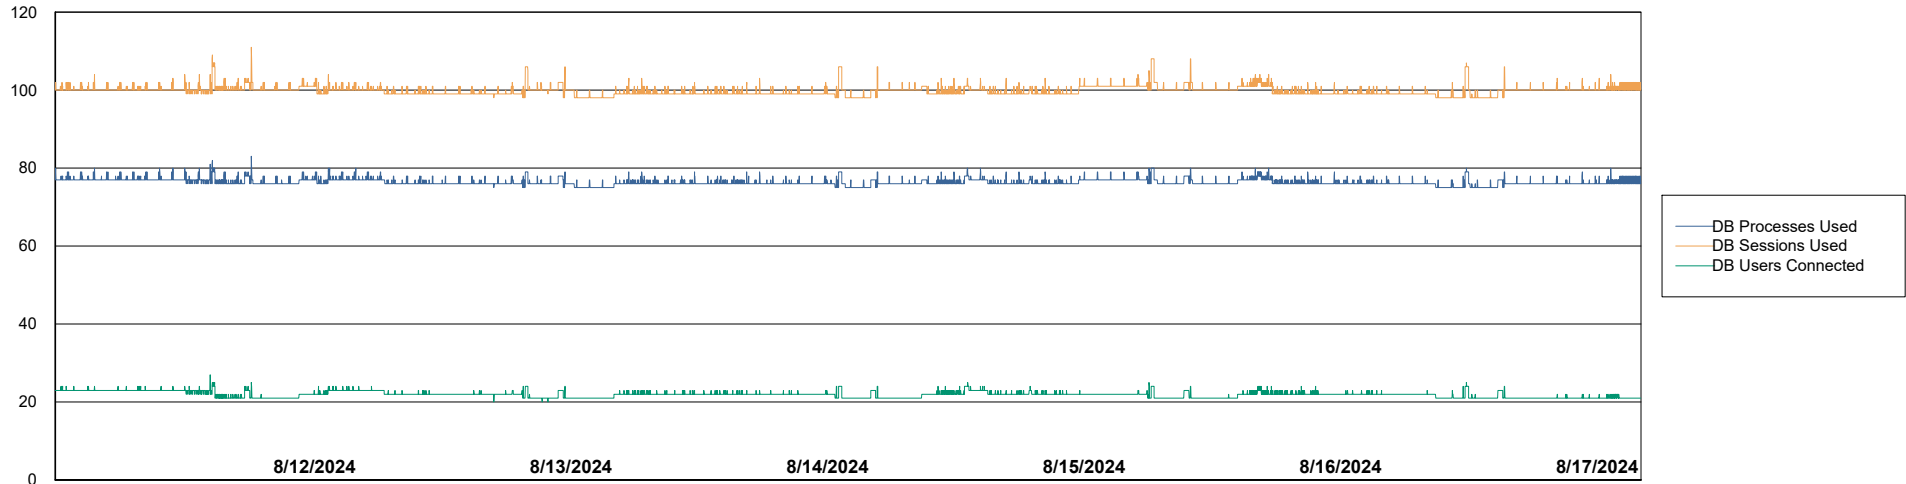

Database Performance RSS_PRD_SV1364_PRD_ABS1