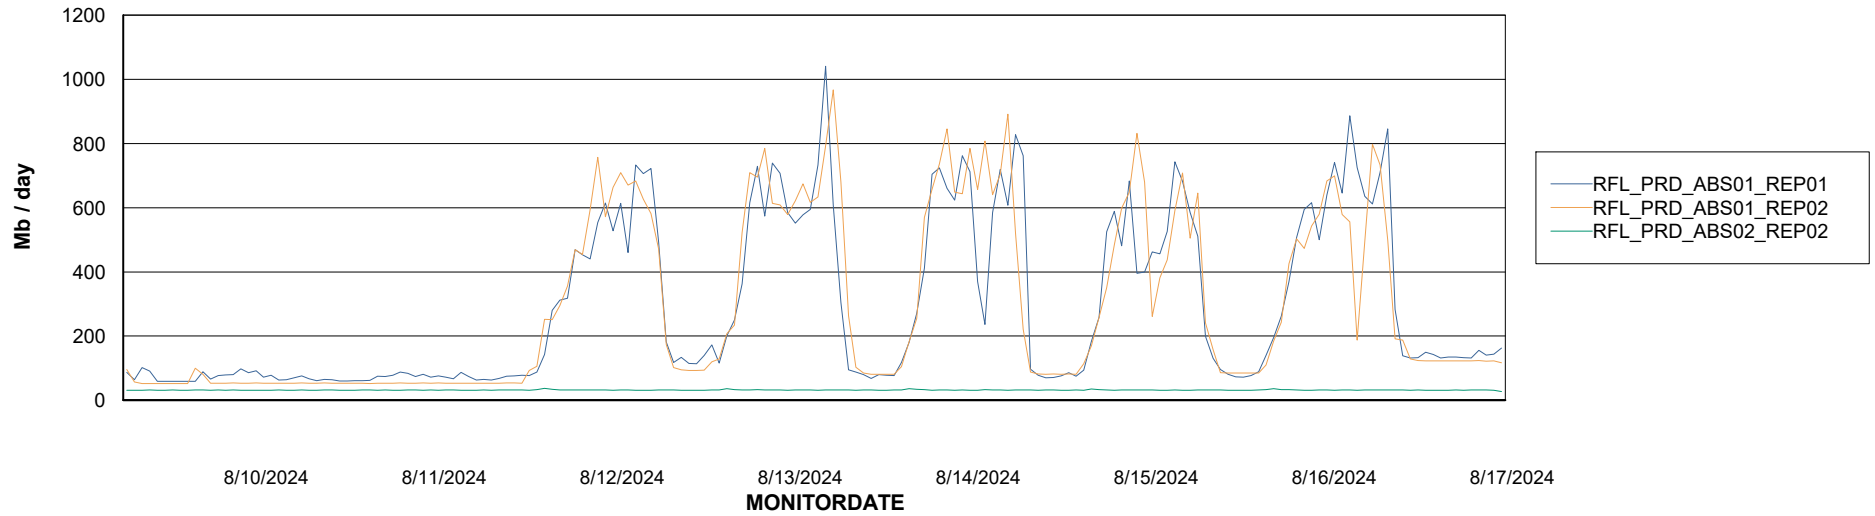

Avg memory used per ABS Server Service

Avg users per day per ABS server

Weekly SLA Customer Report

Customer RFL_Production
Database ID 36

ABSSolute Application ReportServer Services

Avg memory used per ReportServer Service