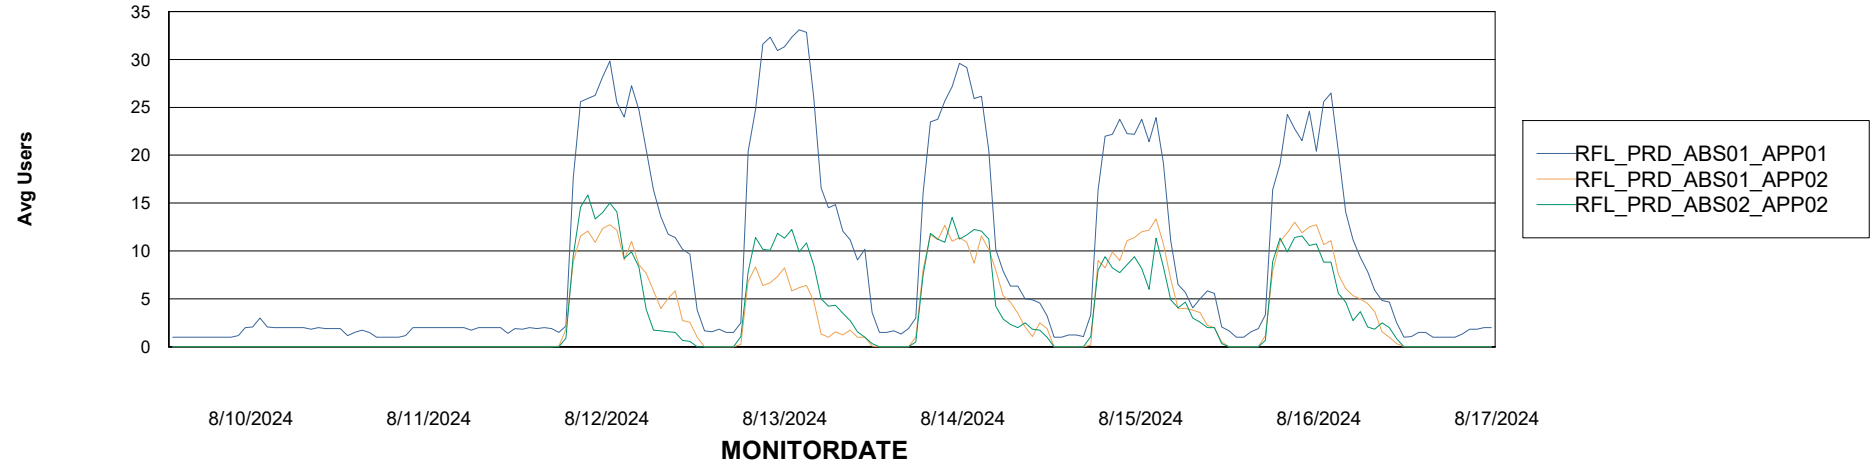

Avg users per day per ABS server