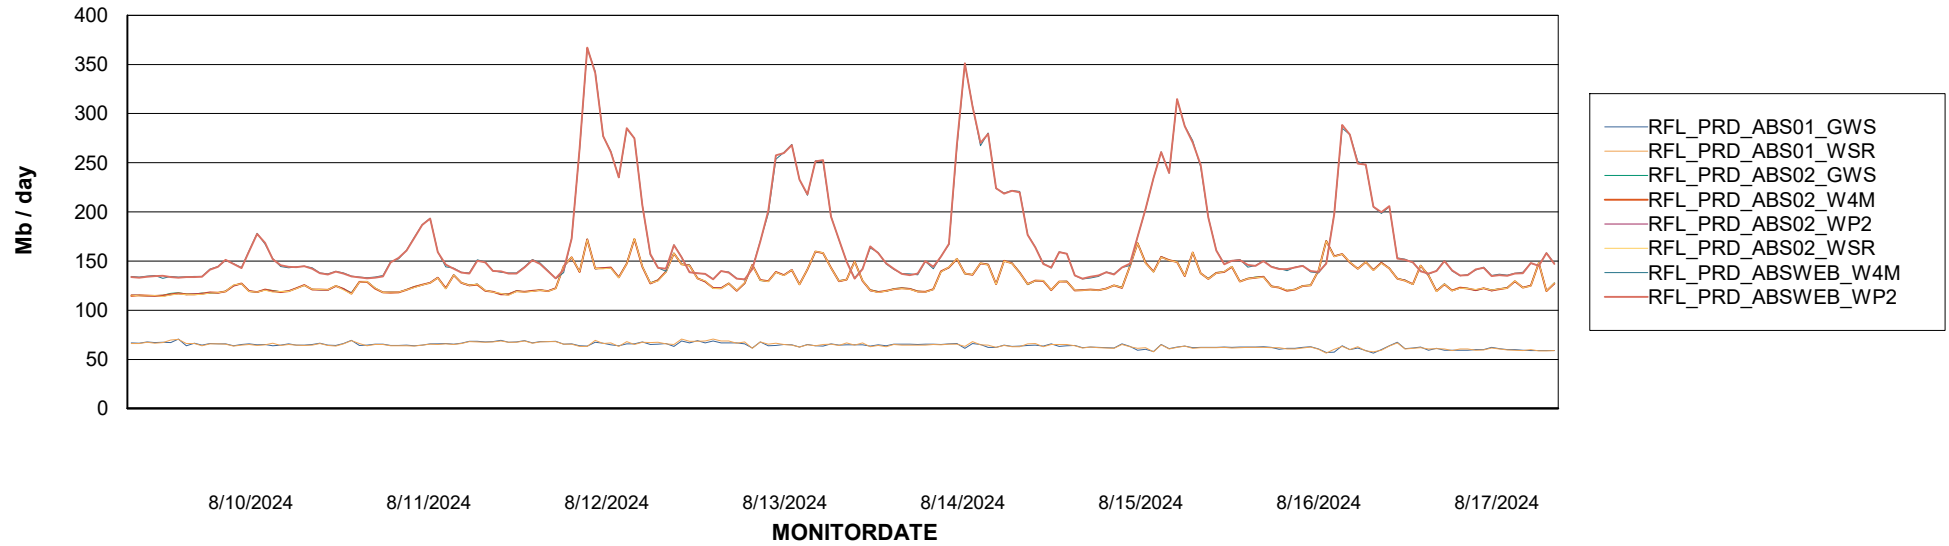

ABSolute Web Component Services

Avg memory used per ABS Web component