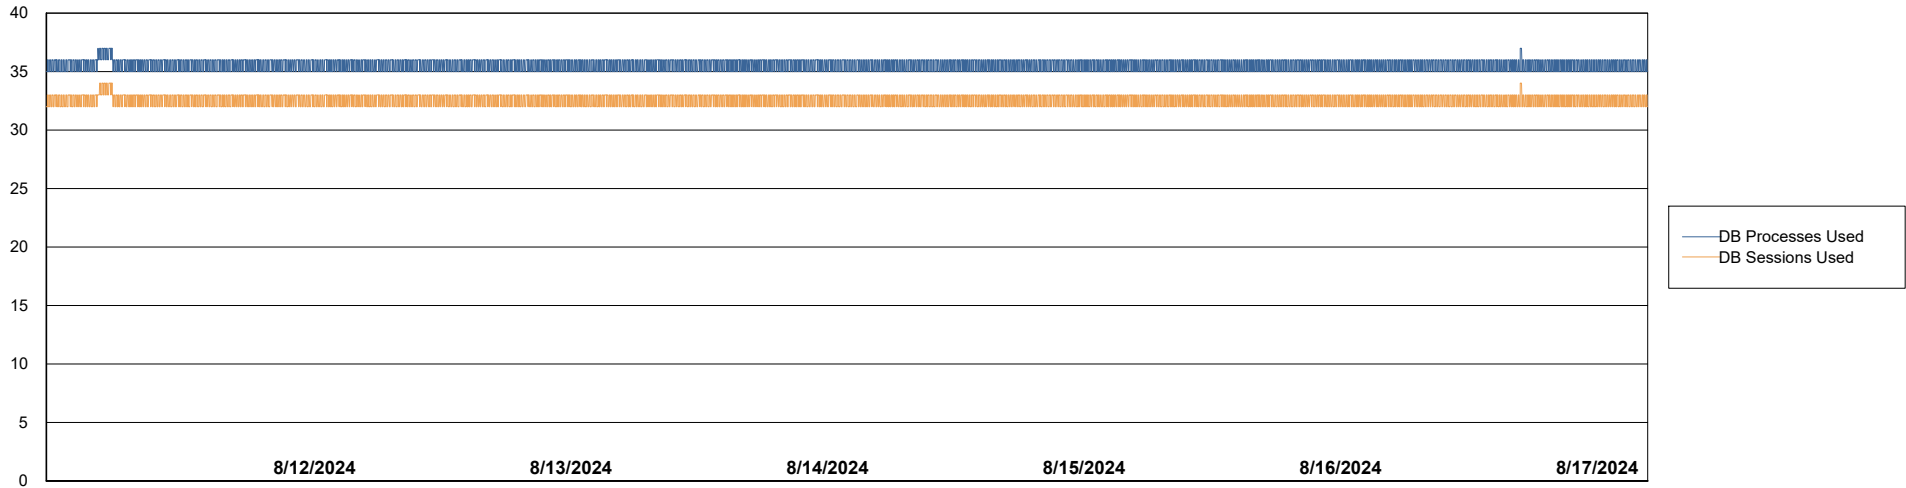

Database Performance RFL_PRD_ABS02_STB_DB

DB Processes Max 1,000