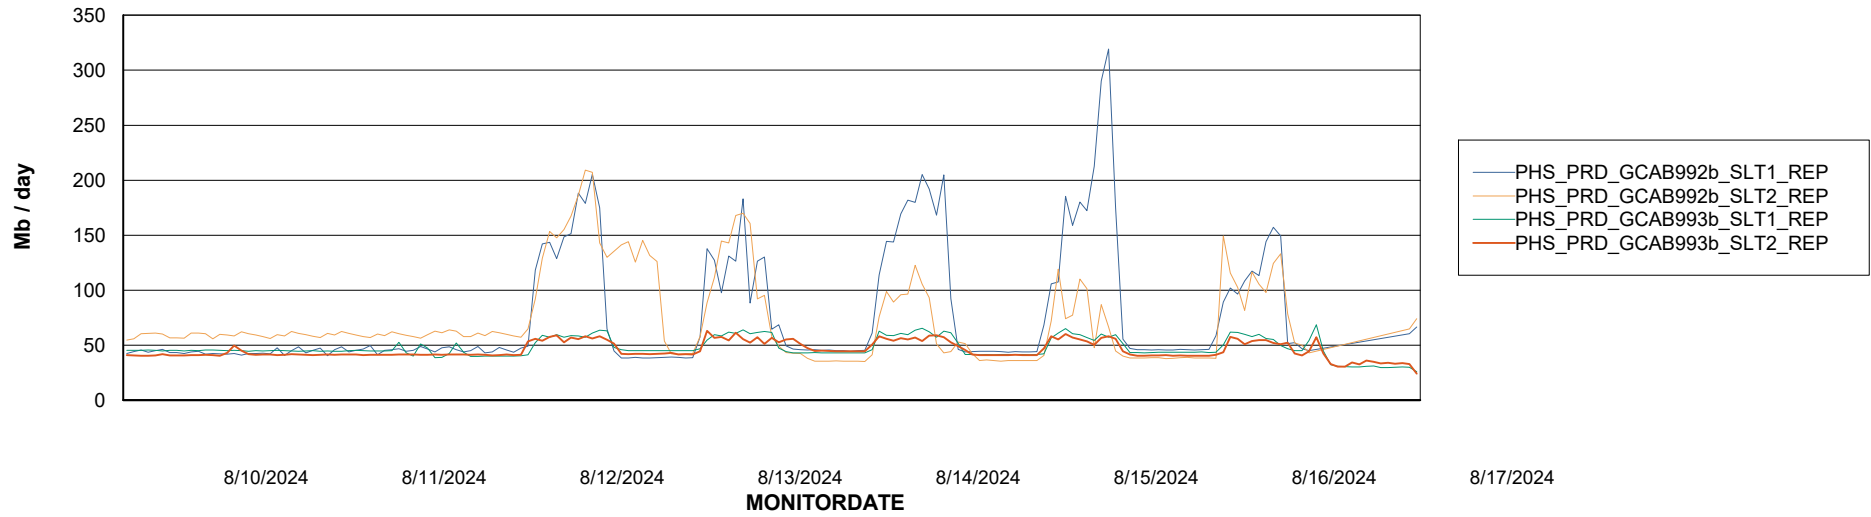

ABSSolute Application ReportServer Services

Avg memory used per ReportServer Service