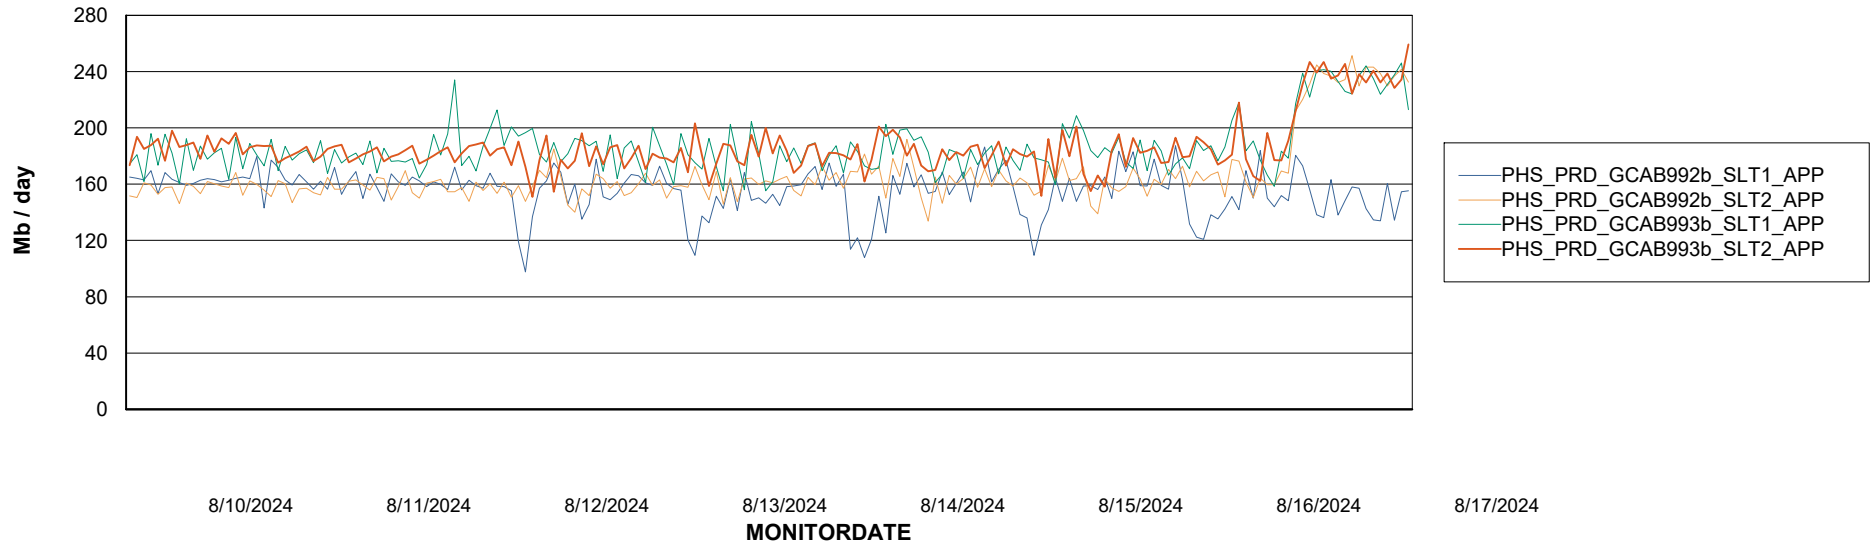

ABSSolute Application Server Services

Avg memory used per ABS Server Service