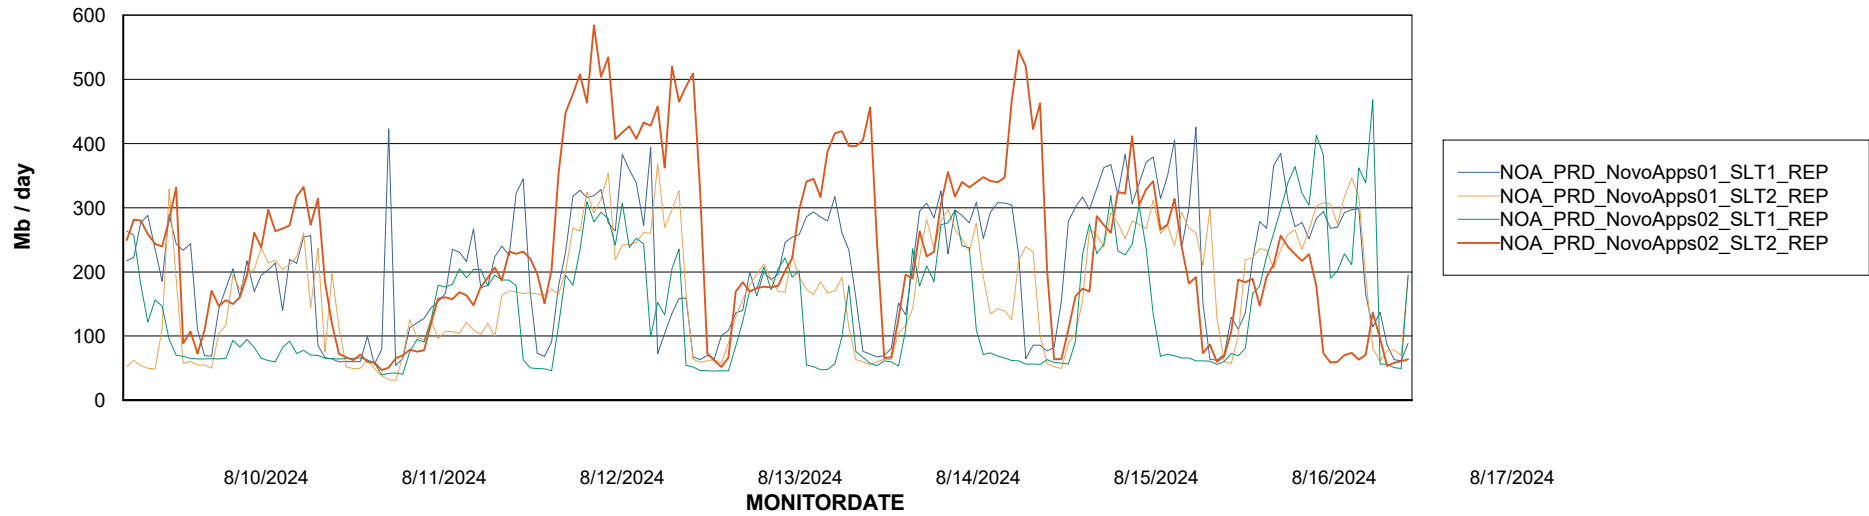

ABSSolute Application ReportServer Services

Avg memory used per ReportServer Service