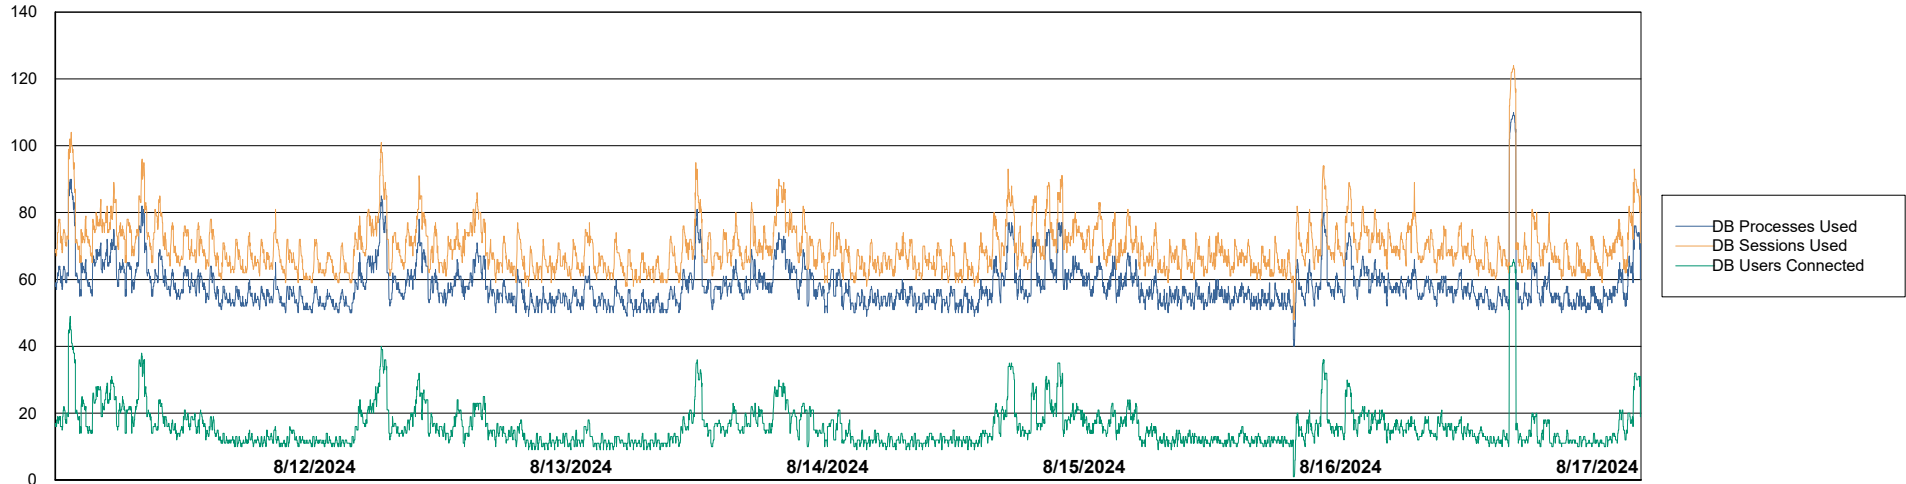

DB Processes Max 300

Weekly SLA Customer Report

Customer NOA_Production (24/7)
Database ID 116

Database Performance NOA_PRD_NOVOBI_ABS1

Weekly SLA Customer Report

Customer NOA_Production (24/7)
Database ID 116