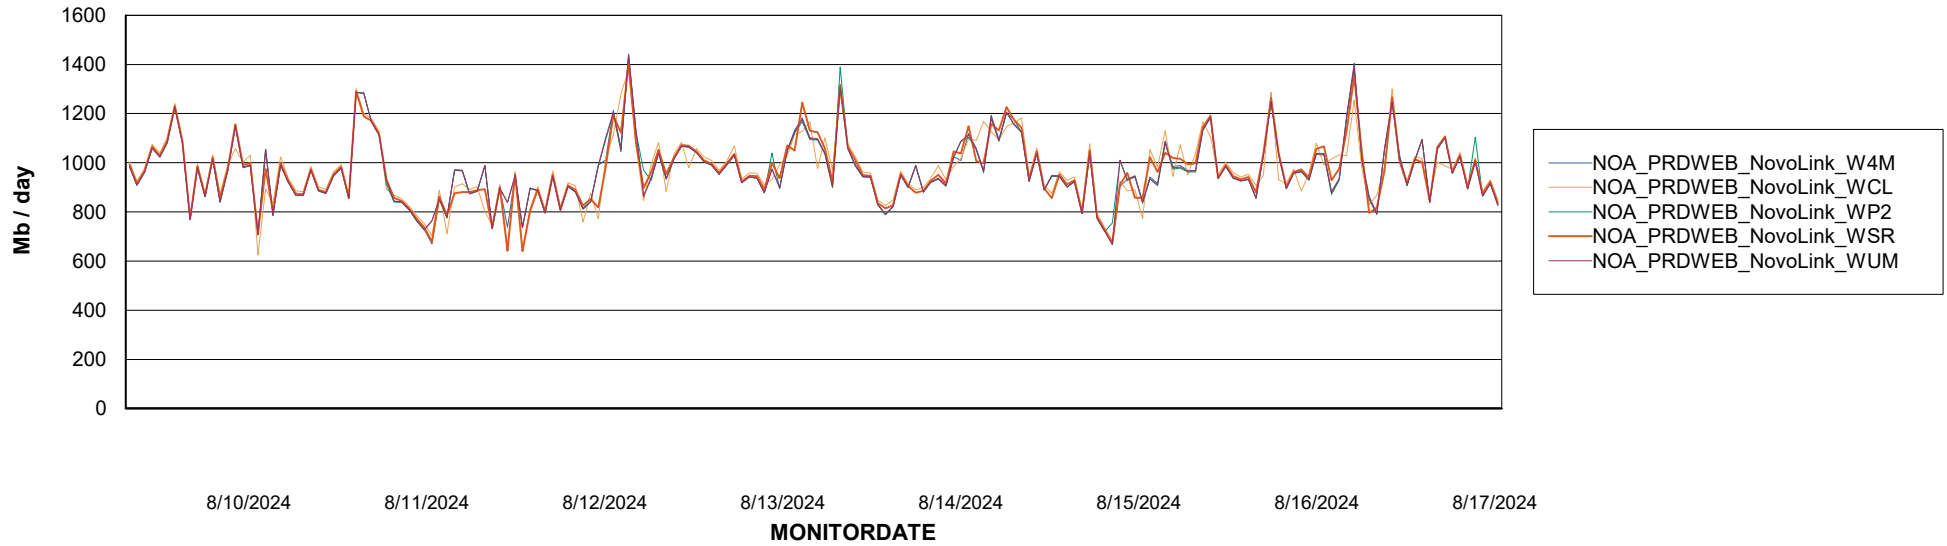

Avg memory used per ReportServer Service

Weekly SLA Customer Report

Customer NOA_Production (24/7)
Database ID 116

ABSolute Web Component Services

Avg memory used per ABS Web component

Weekly SLA Customer Report