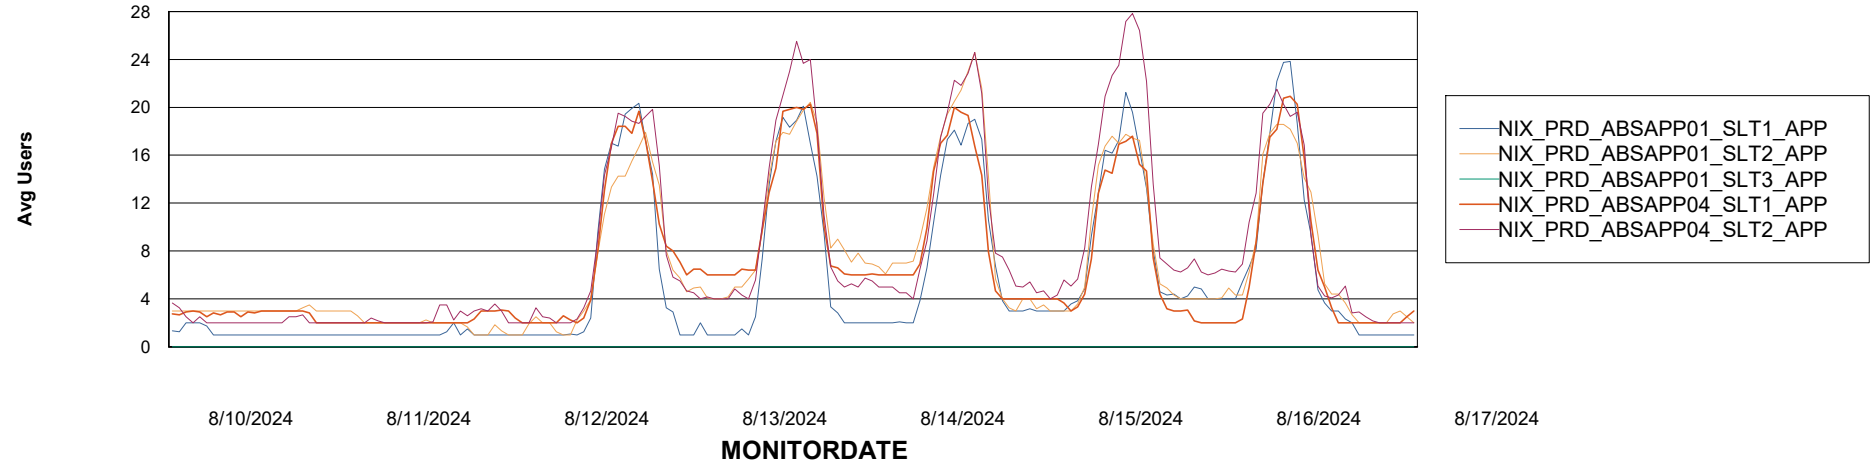

Avg users per day per ABS server