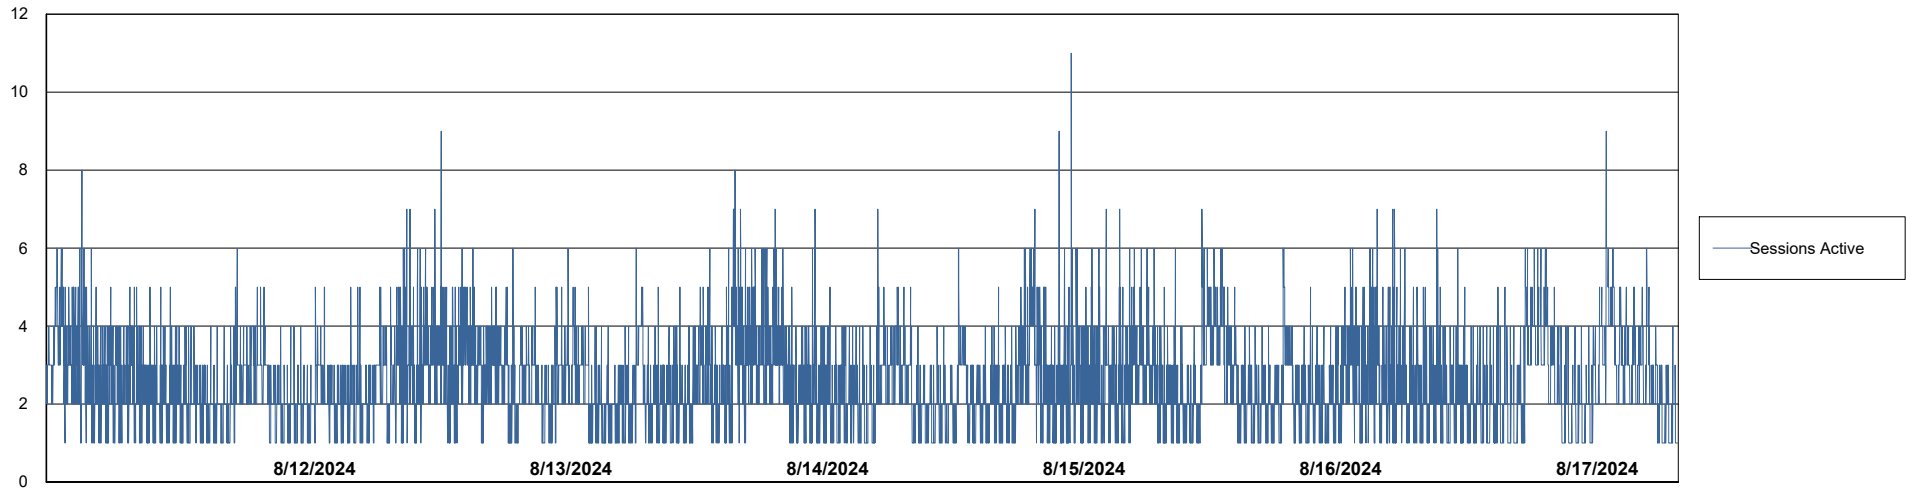

Weekly SLA Customer Report

Customer NIX_Production
Database ID 51

Database Performance NIX_PRD_ABSBI_ABS1

Weekly SLA Customer Report

Customer NIX_Production
Database ID 51

Database Performance NIX_PRD_ABSDB01_ABS1