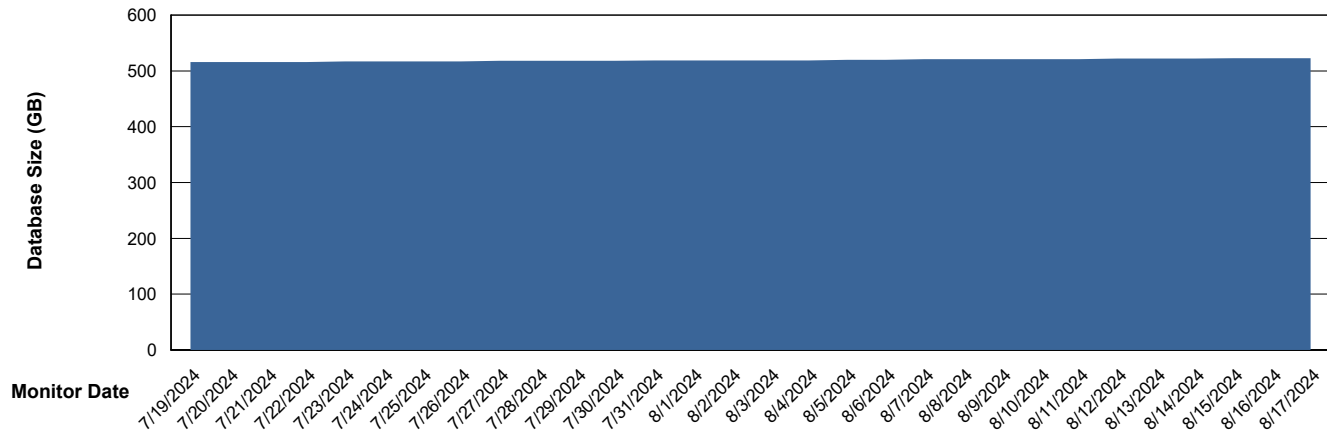

DATABASE SIZE NIX_PRD_ABSDB01_ABS1

Database growth over last month