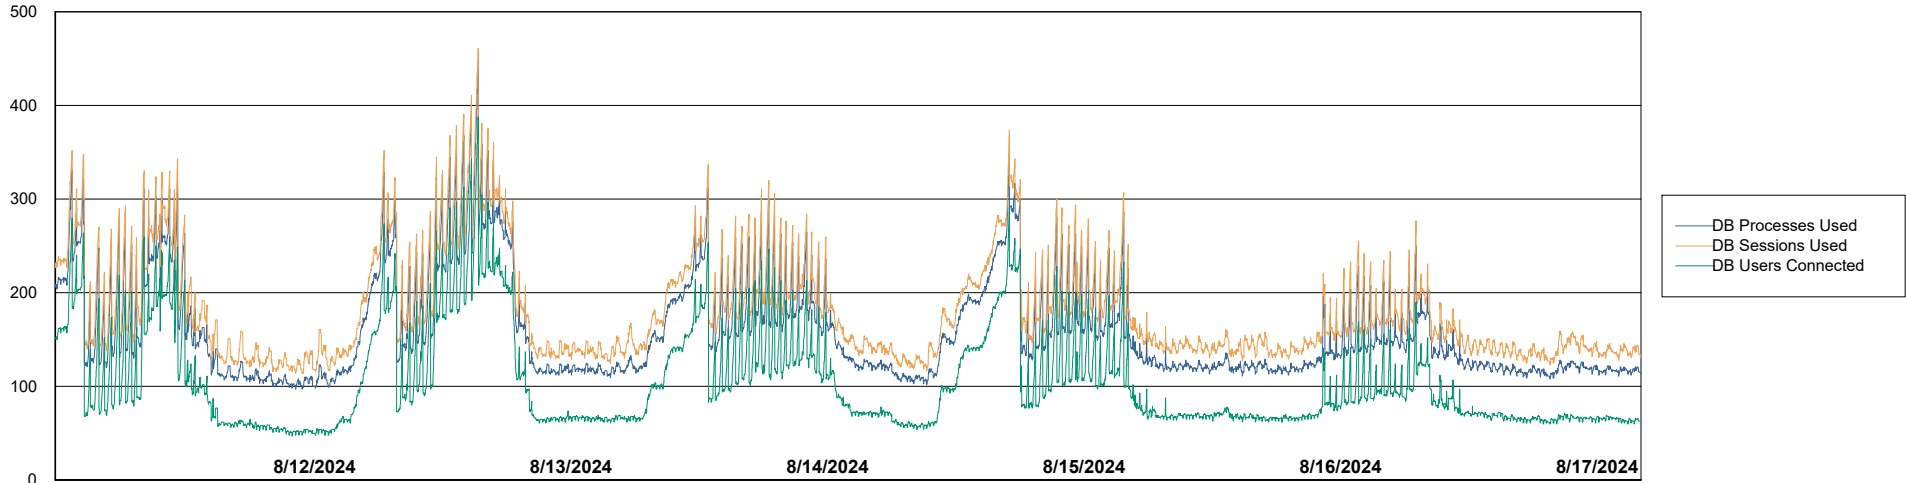

Weekly SLA Customer Report

Customer NIX_Production
Database ID 51

Database Performance NIX_PRD_ABSBI_ABS1

Weekly SLA Customer Report

Customer NIX_Production
Database ID 51

Database Performance NIX_PRD_ABSDB01_ABS1