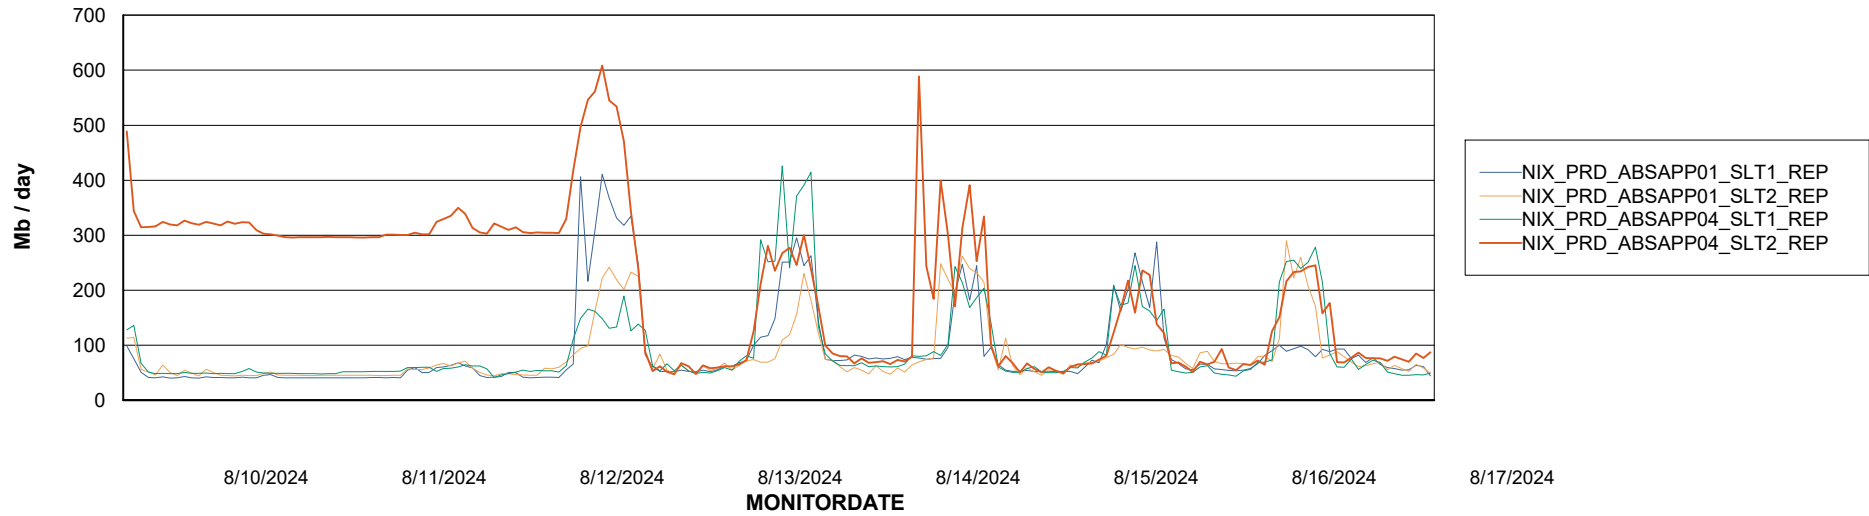

Avg memory used per ABS Server Service

Avg users per day per ABS server

Weekly SLA Customer Report

Customer NIX_Production
Database ID 51

ABSSolute Application ReportServer Services

Avg memory used per ReportServer Service