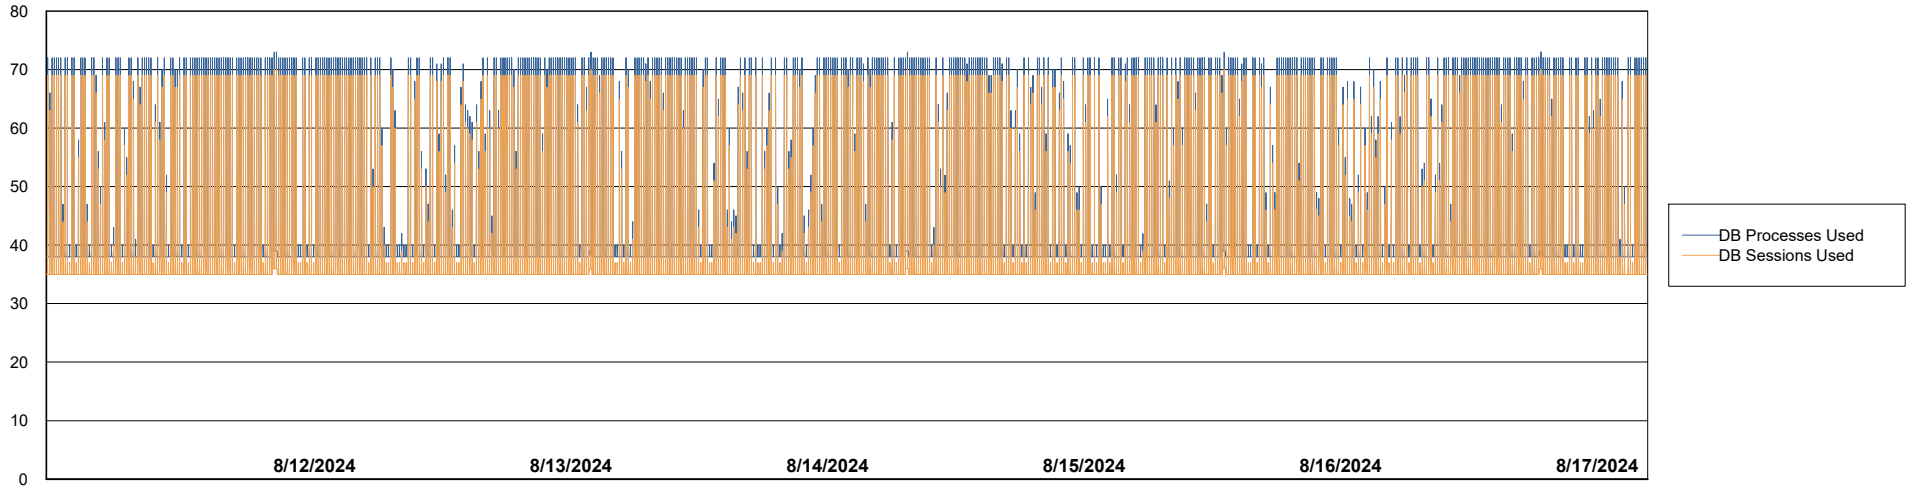

Database Performance NIX_PRD_ABSD02_HSBABS1

DB Processes Max 300