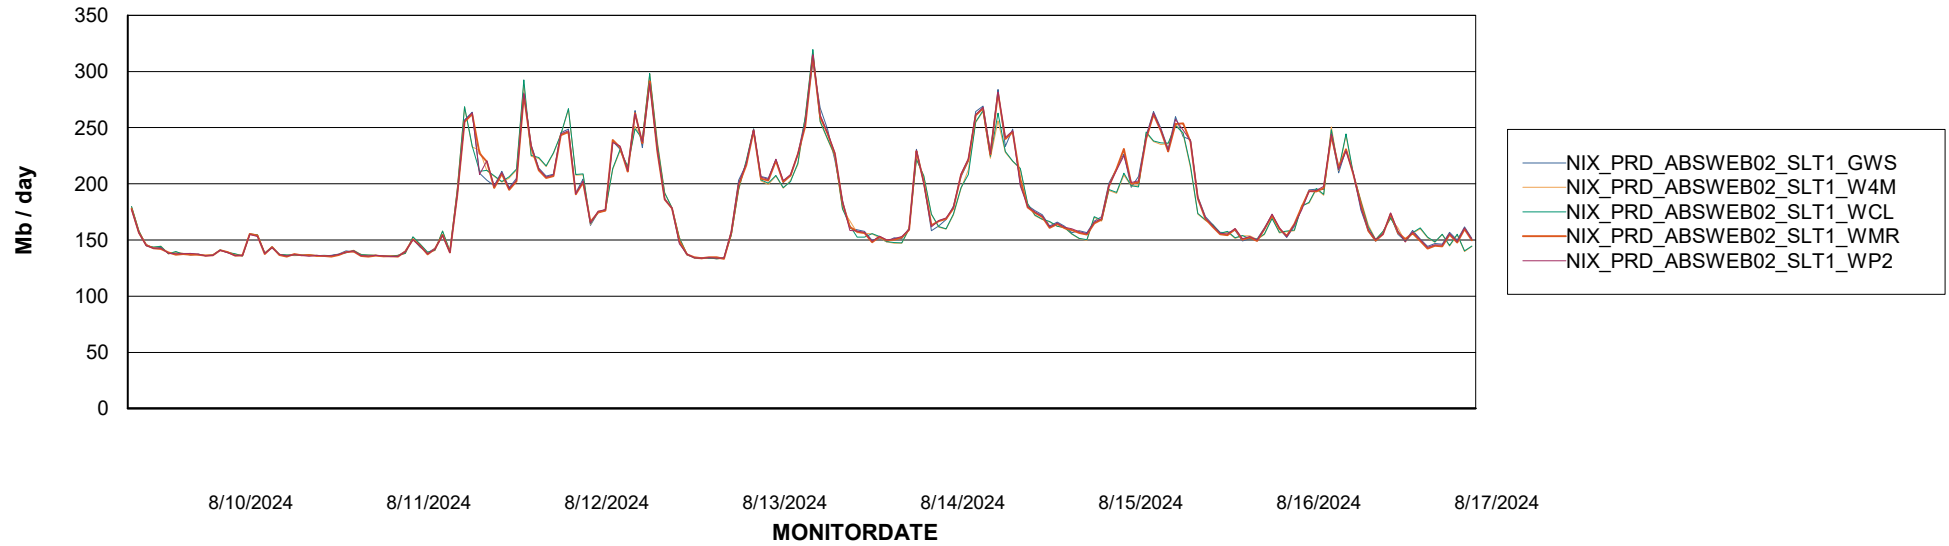

ABSSolute Web Component Services

Avg memory used per ABS Web component