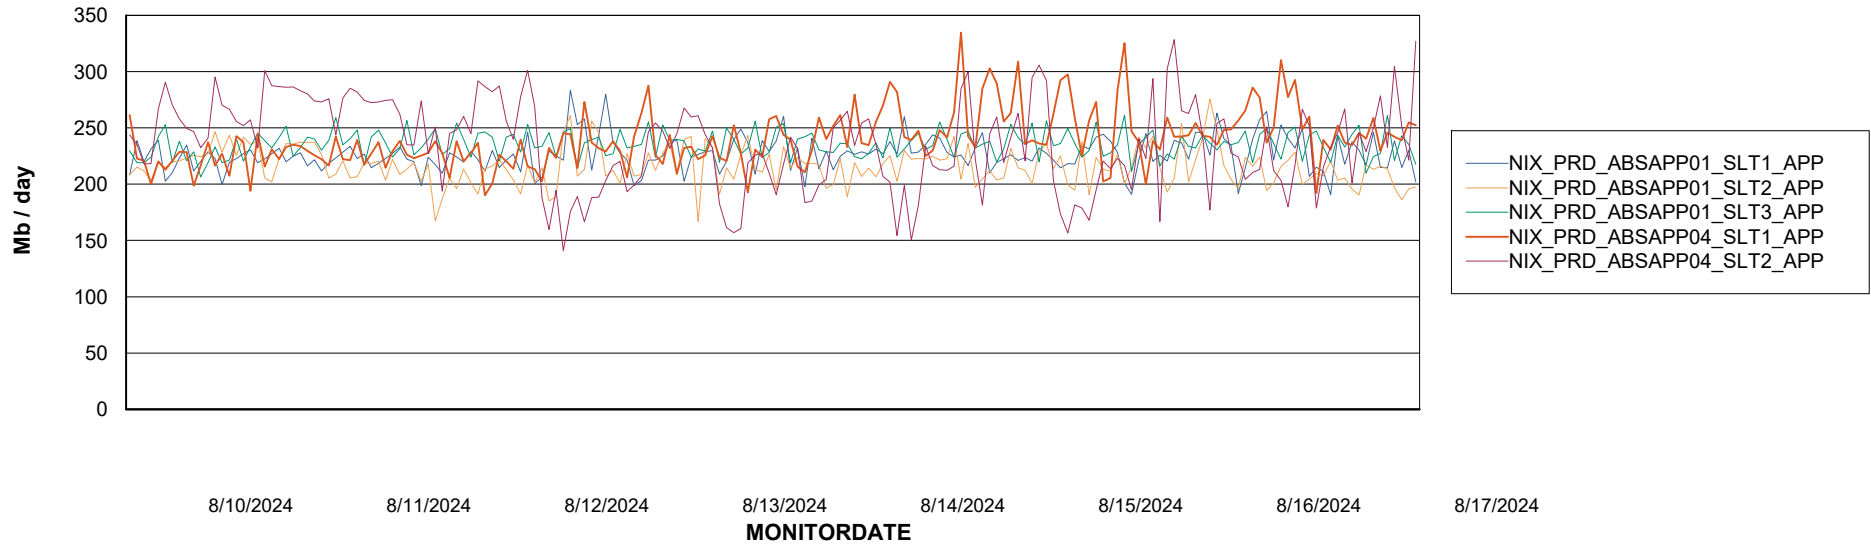

ABSSolute Application Server Services

Avg memory used per ABS Server Service