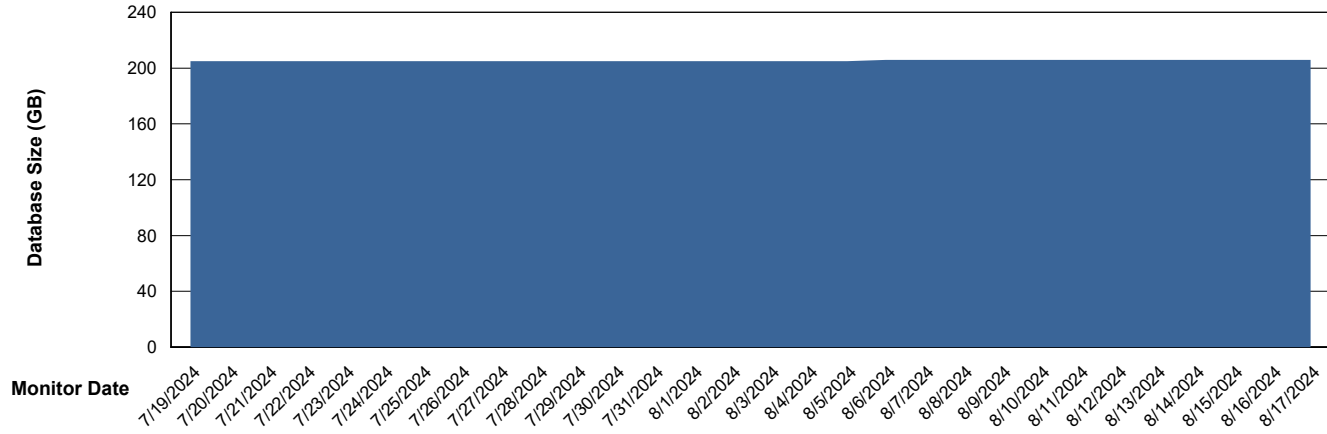

DATABASE SIZE NIX_PRD_ABSBI_ABS1

Database growth over last month