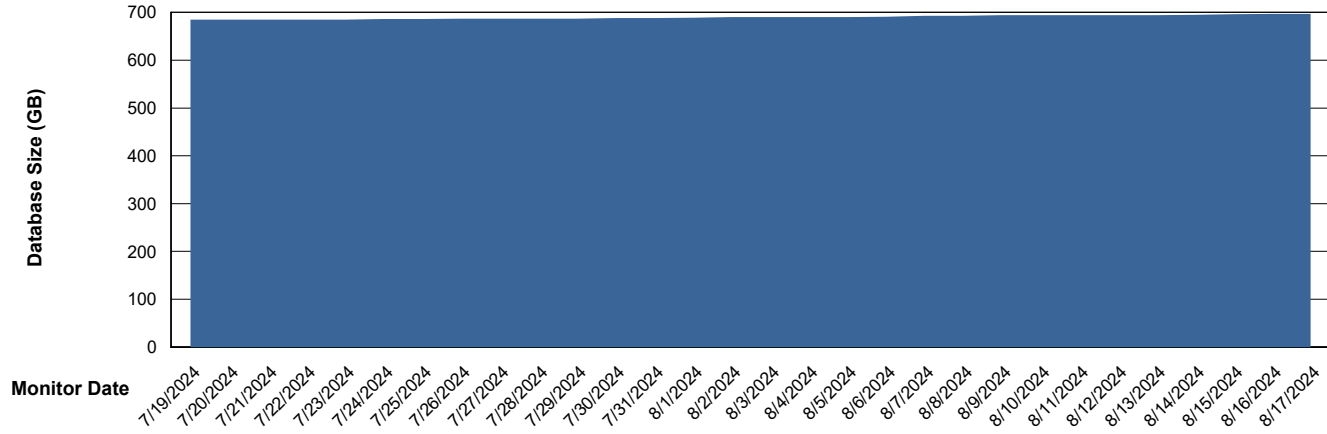

DATABASE SIZE LTS_PRD_CLSABSBI01_ABS1

Database growth over last month