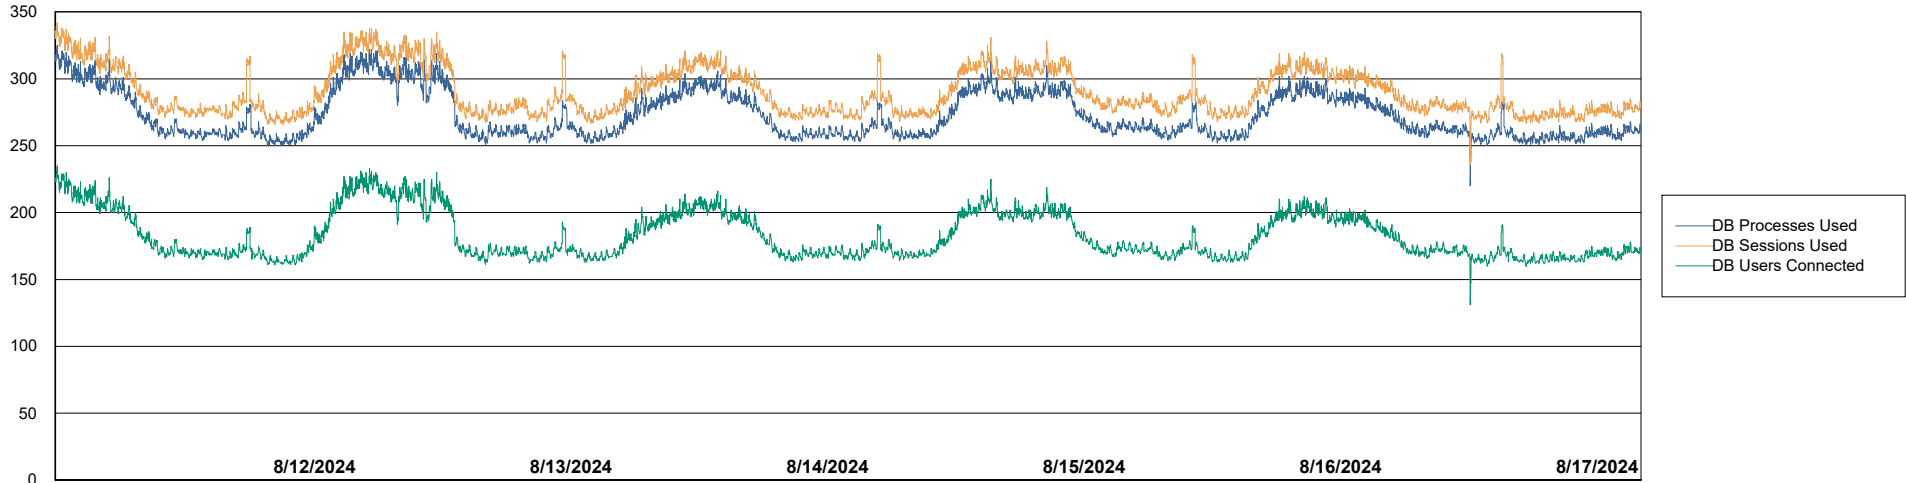

Database Performance LTS_PRD_CLSABSD01_ABS1