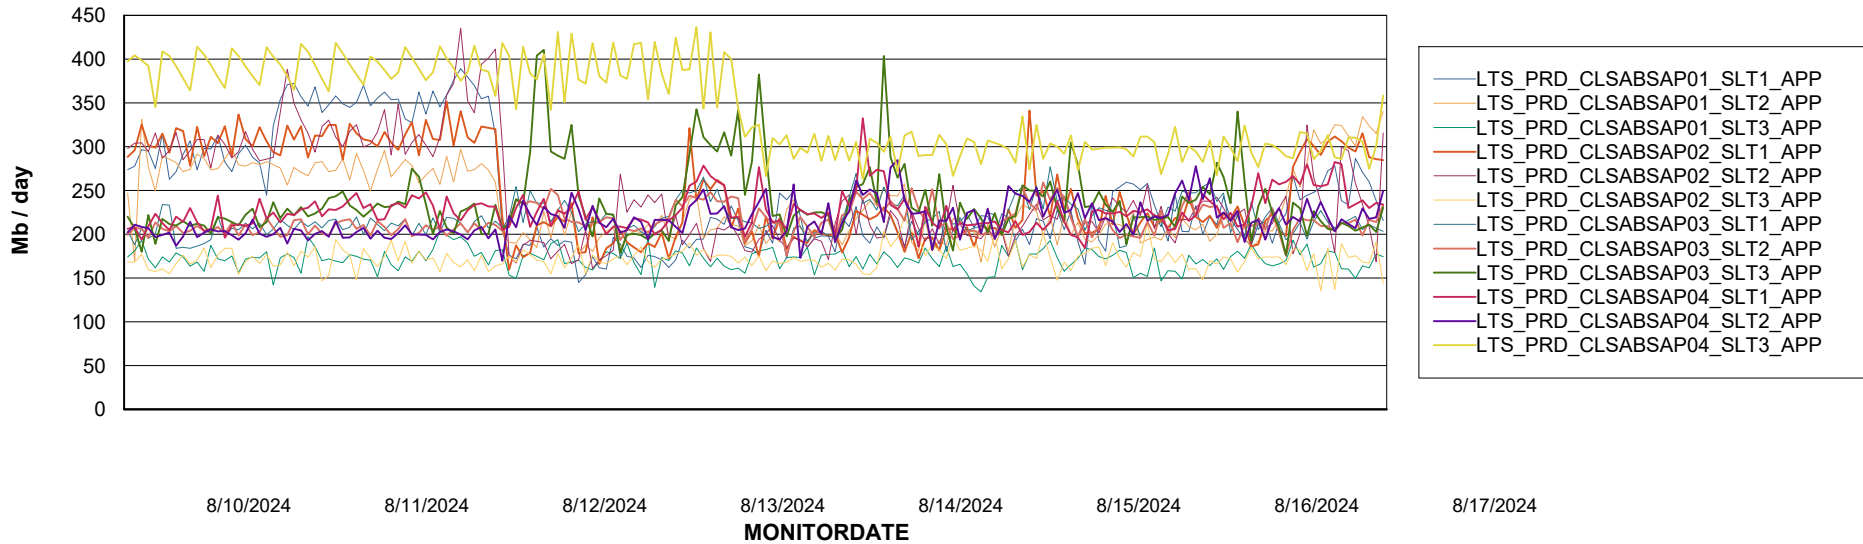

ABSSolute Application Server Services

Avg memory used per ABS Server Service