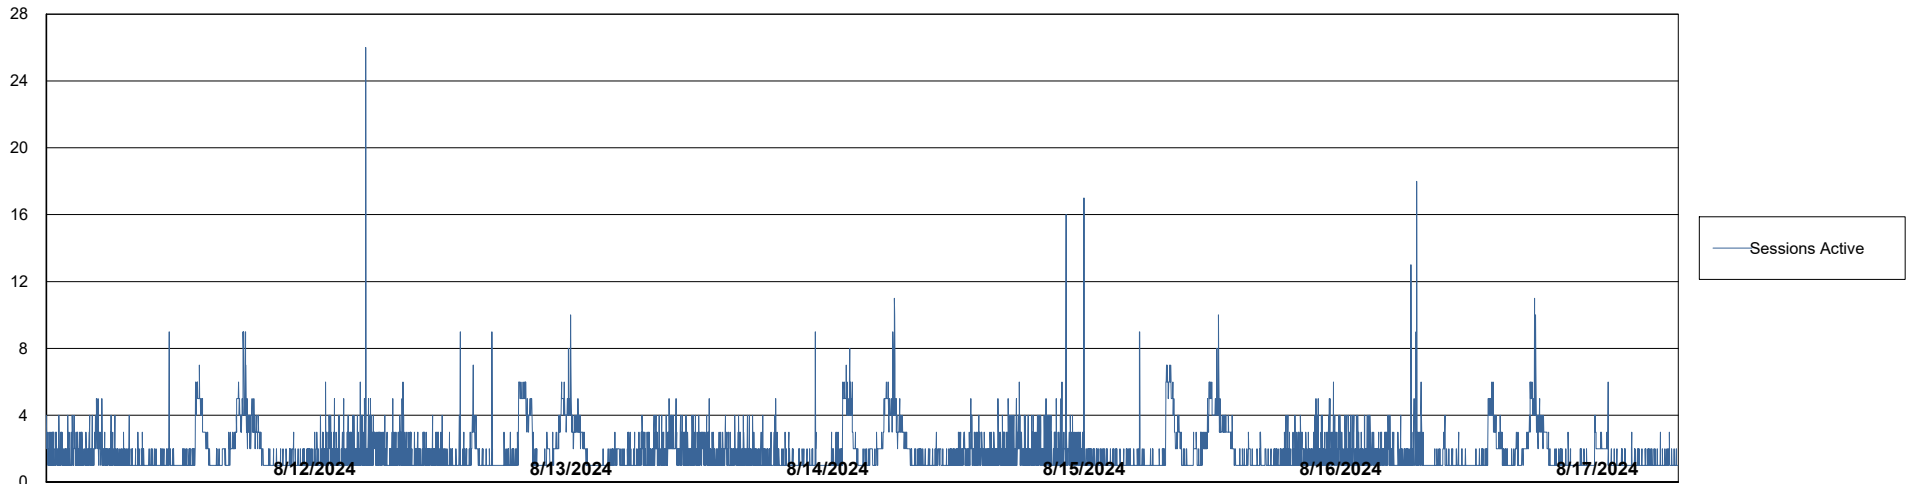

Database Performance LTS_PRD_CLSABSD01_ABS1