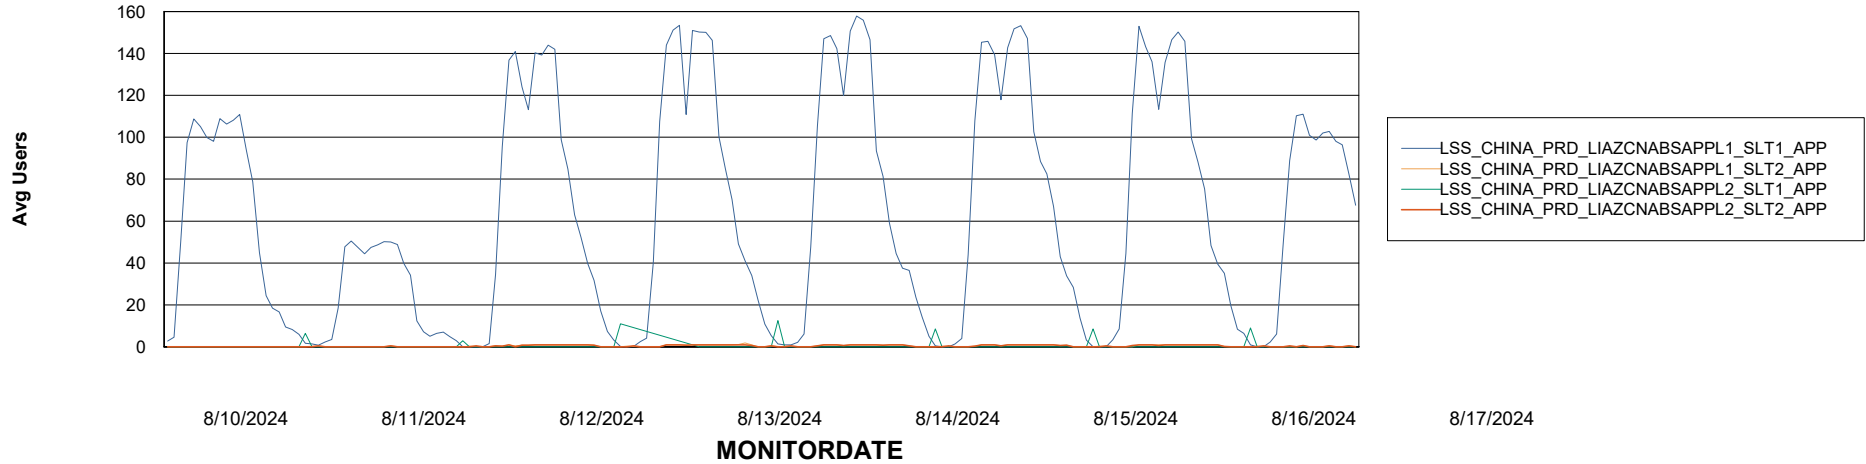

Avg users per day per ABS server