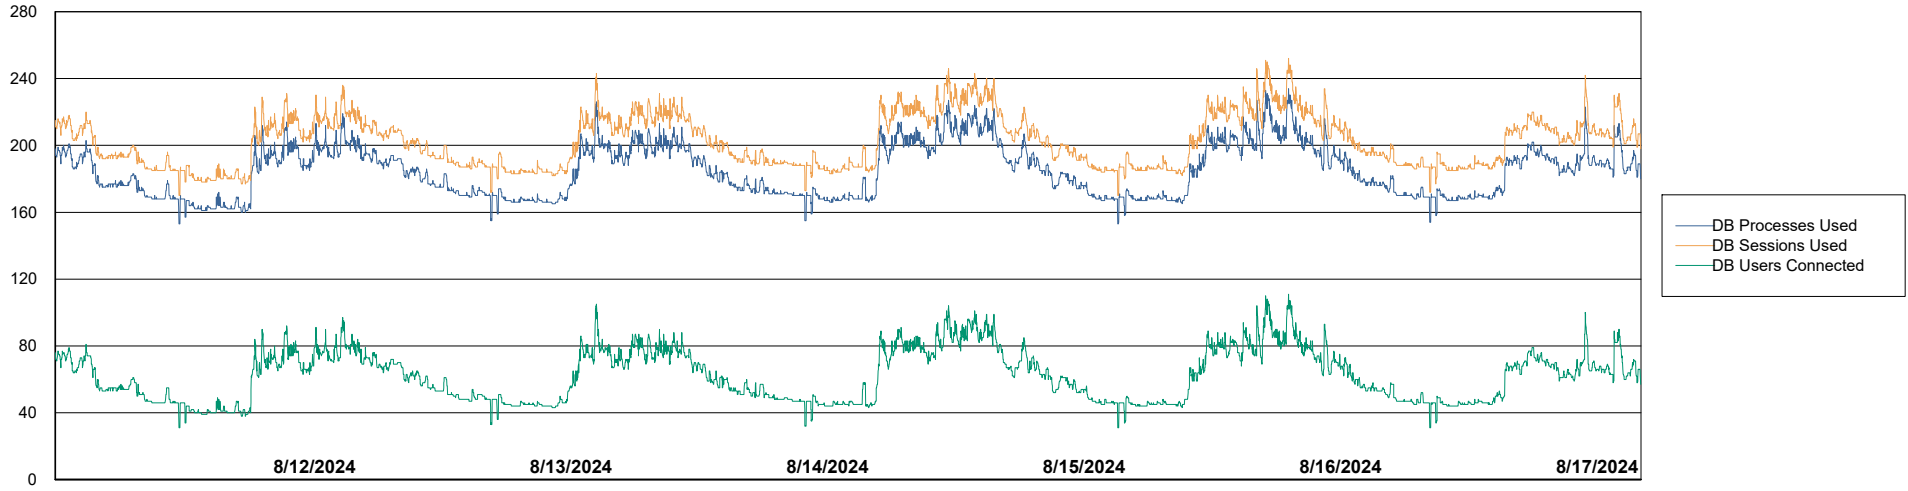

Weekly SLA Customer Report

Customer LSS_CHINA_Production
Database ID 202

Harddisk Usage LSS_CHINA_PRD_liazcne2VMProdABSSoluteDB1

	Free disk space on / (%)	Total disk space on / (Gb)	Used disk space on / (Gb)	Free disk space on /boot (%)	Total disk space on /boot (Gb)	Used disk space on /boot (Gb)	Free disk space on /u01 (%)	Total disk space on /u01 (Gb)	Used disk space on /u01 (Gb)	Free disk space on /u02 (%)
8/17/2024	76	63	15	69	0	0	45	49	25	41
8/16/2024	76	63	15	69	0	0	46	49	25	41
8/15/2024	76	63	15	69	0	0	46	49	25	41
8/14/2024	76	63	15	69	0	0	46	49	25	41
8/13/2024	76	63	15	69	0	0	47	49	25	41
8/12/2024	76	63	15	69	0	0	47	49	25	41
8/11/2024	76	63	15	69	0	0	47	49	25	41

Harddisk Usage LSS_CHINA_PRD_liazcne2VMProdABSSoluteDB2

	Free disk space on / (%)	Total disk space on / (Gb)	Used disk space on / (Gb)	Free disk space on /boot (%)	Total disk space on /boot (Gb)	Used disk space on /boot (Gb)	Free disk space on /u01 (%)	Total disk space on /u01 (Gb)	Used disk space on /u01 (Gb)	Free disk space on /u02 (%)
8/17/2024	89	63	7	69	0	0	71	49	13	44
8/16/2024	89	63	7	69	0	0	71	49	13	44
8/15/2024	89	63	7	69	0	0	71	49	13	44
8/14/2024	89	63	7	69	0	0	71	49	13	44
8/13/2024	89	63	7	69	0	0	71	49	13	44
8/12/2024	89	63	7	69	0	0	71	49	13	44
8/11/2024	89	63	7	69	0	0	71	49	13	44

Weekly SLA Customer Report

Customer LSS_CHINA_Production
Database ID 202

Database Performance LSS_CHINA_PRD_liazcne2VMProdABSSoluteDB1_ABS1

Weekly SLA Customer Report

Customer LSS_CHINA_Production
Database ID 202