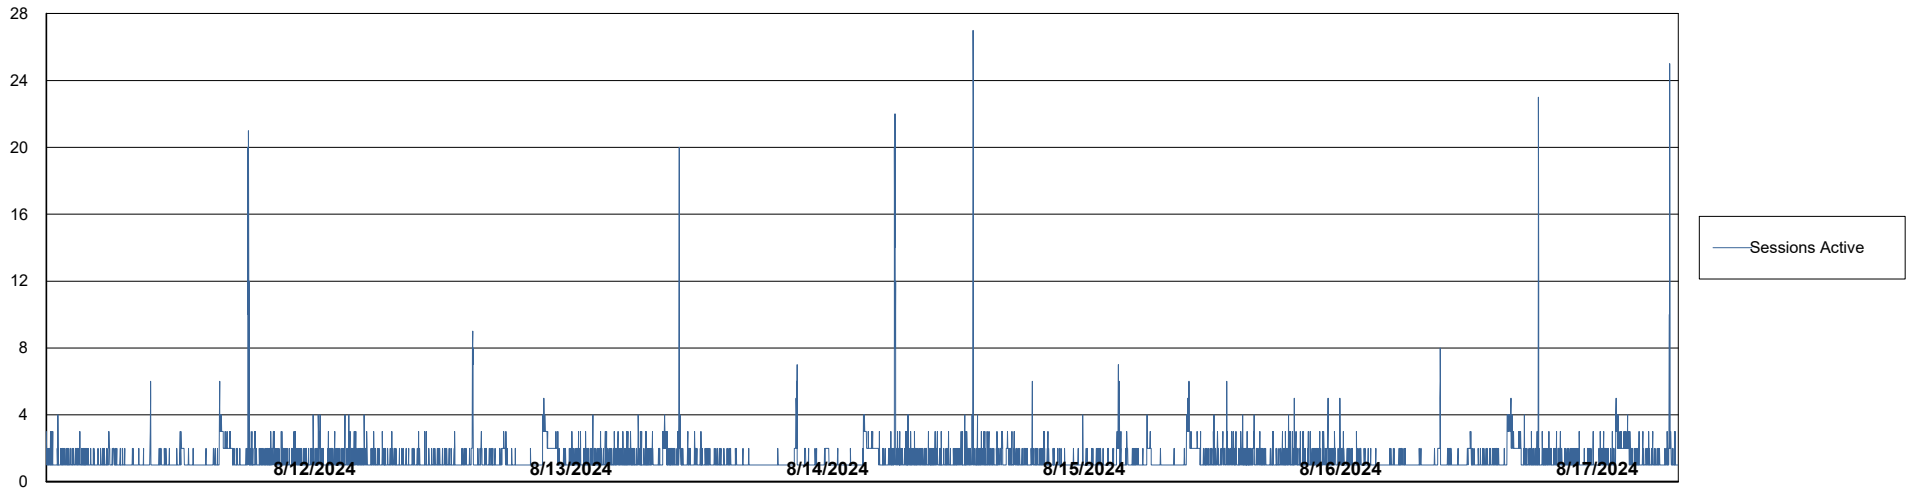

Weekly SLA Customer Report

Customer LSS_CHINA_Production
Database ID 202

Harddisk Usage LSS_CHINA_PRD_liazcne2VMProdABSSoluteDB1

	Free disk space on / (%)	Total disk space on / (Gb)	Used disk space on / (Gb)	Free disk space on /boot (%)	Total disk space on /boot (Gb)	Used disk space on /boot (Gb)	Free disk space on /u01 (%)	Total disk space on /u01 (Gb)	Used disk space on /u01 (Gb)	Free disk space on /u02 (%)
8/17/2024	76	63	15	69	0	0	45	49	25	41
8/16/2024	76	63	15	69	0	0	46	49	25	41
8/15/2024	76	63	15	69	0	0	46	49	25	41
8/14/2024	76	63	15	69	0	0	46	49	25	41
8/13/2024	76	63	15	69	0	0	47	49	25	41
8/12/2024	76	63	15	69	0	0	47	49	25	41
8/11/2024	76	63	15	69	0	0	47	49	25	41

Harddisk Usage LSS_CHINA_PRD_liazcne2VMProdABSSoluteDB2

	Free disk space on / (%)	Total disk space on / (Gb)	Used disk space on / (Gb)	Free disk space on /boot (%)	Total disk space on /boot (Gb)	Used disk space on /boot (Gb)	Free disk space on /u01 (%)	Total disk space on /u01 (Gb)	Used disk space on /u01 (Gb)	Free disk space on /u02 (%)
8/17/2024	89	63	7	69	0	0	71	49	13	44
8/16/2024	89	63	7	69	0	0	71	49	13	44
8/15/2024	89	63	7	69	0	0	71	49	13	44
8/14/2024	89	63	7	69	0	0	71	49	13	44
8/13/2024	89	63	7	69	0	0	71	49	13	44
8/12/2024	89	63	7	69	0	0	71	49	13	44
8/11/2024	89	63	7	69	0	0	71	49	13	44

Weekly SLA Customer Report

Customer LSS_CHINA_Production
Database ID 202

Database Performance LSS_CHINA_PRD_liazcne2VMProdABSSoluteDB1_ABS1

Weekly SLA Customer Report

Customer LSS_CHINA_Production
Database ID 202