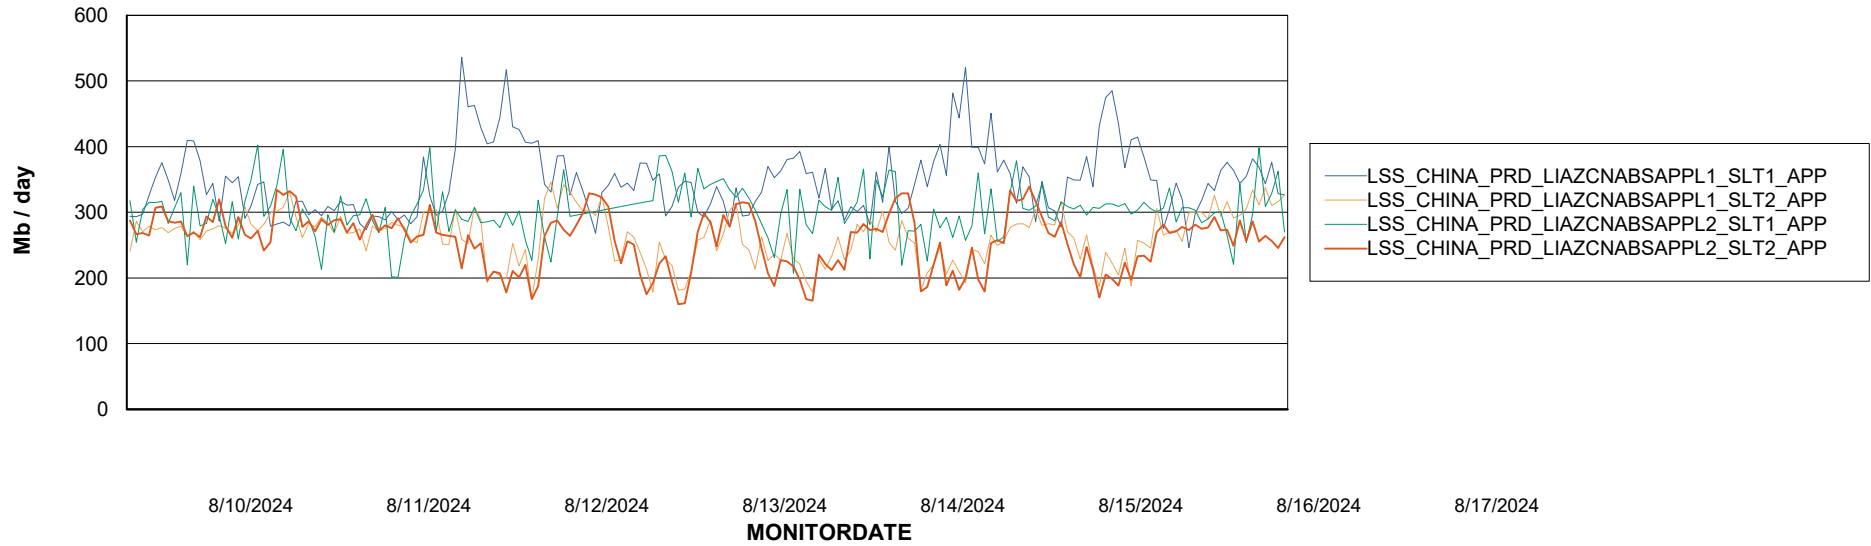

ABSSolute Application Server Services

Avg memory used per ABS Server Service