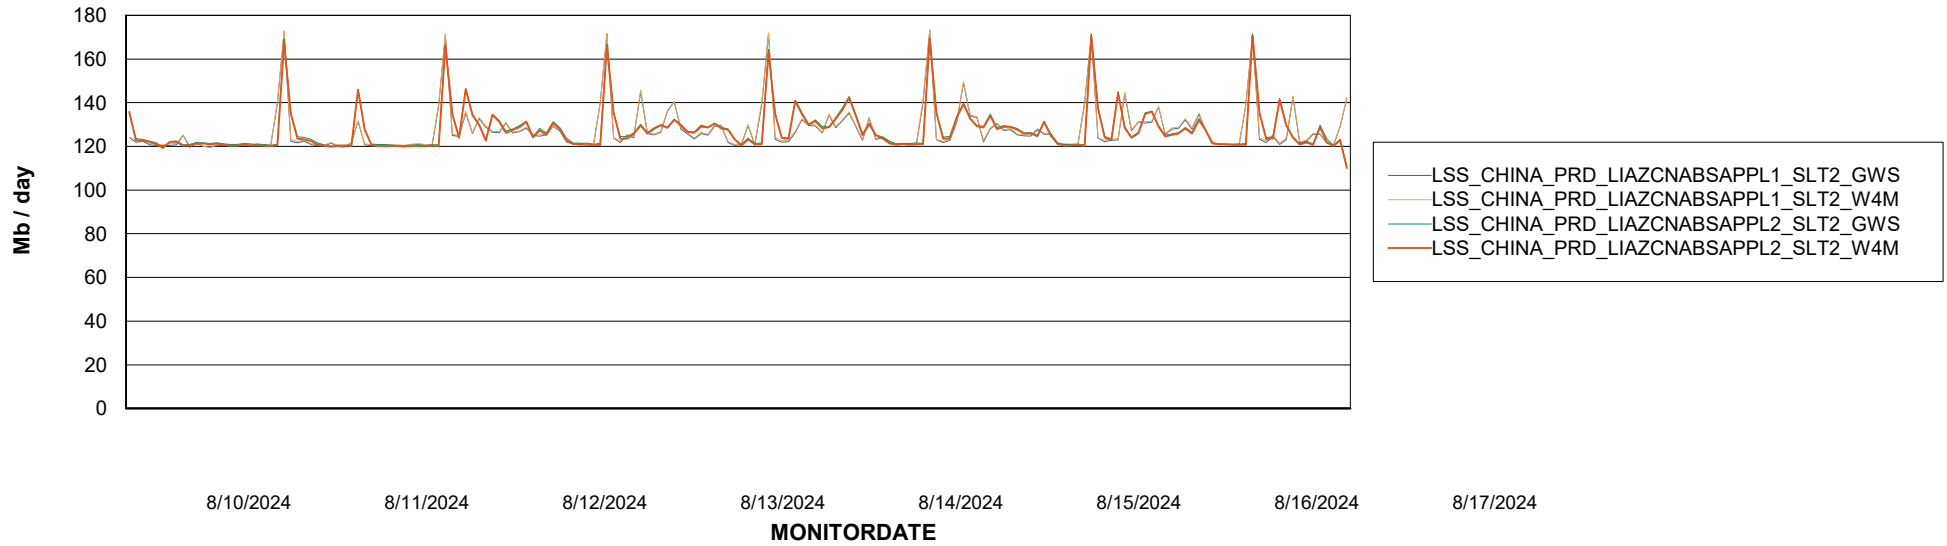

Avg memory used per ReportServer Service

Weekly SLA Customer Report

Customer LSS_CHINA_Production
Database ID 202

ABSSolute Web Component Services

Avg memory used per ABS Web component

Weekly SLA Customer Report