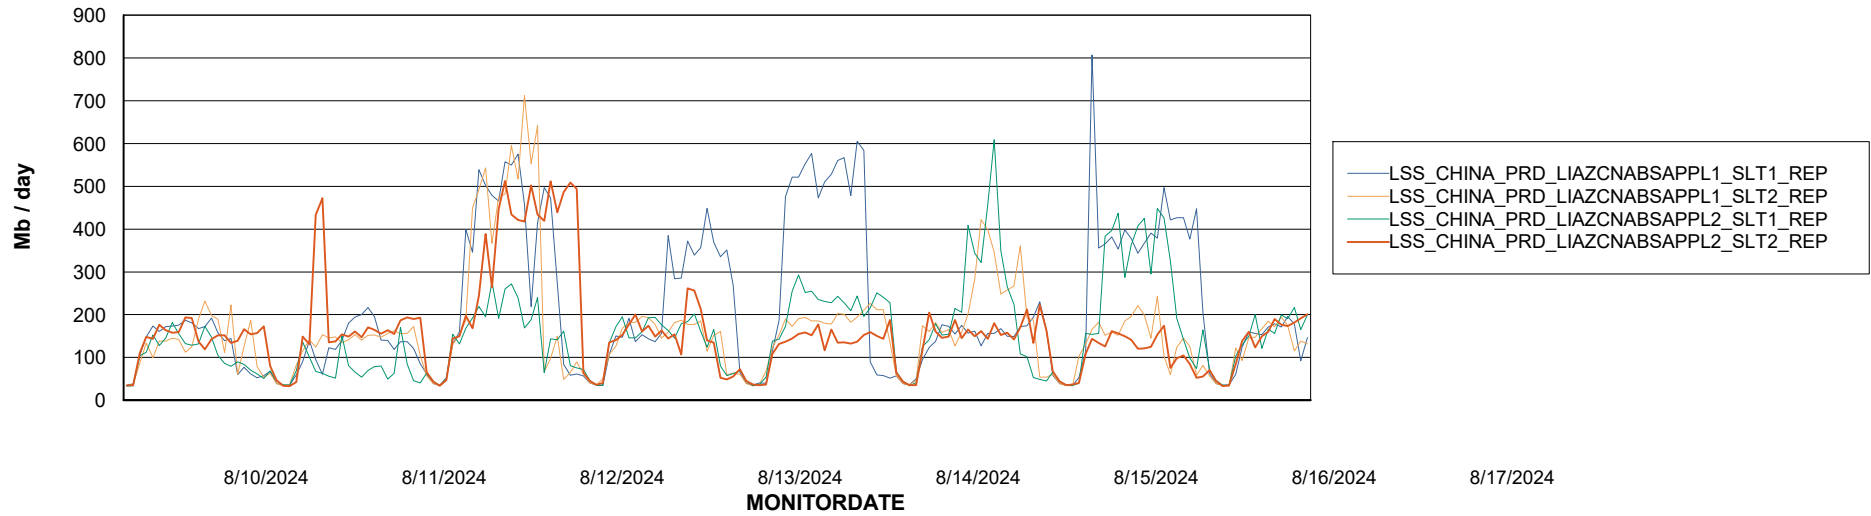

ABSSolute Application ReportServer Services

Avg memory used per ReportServer Service