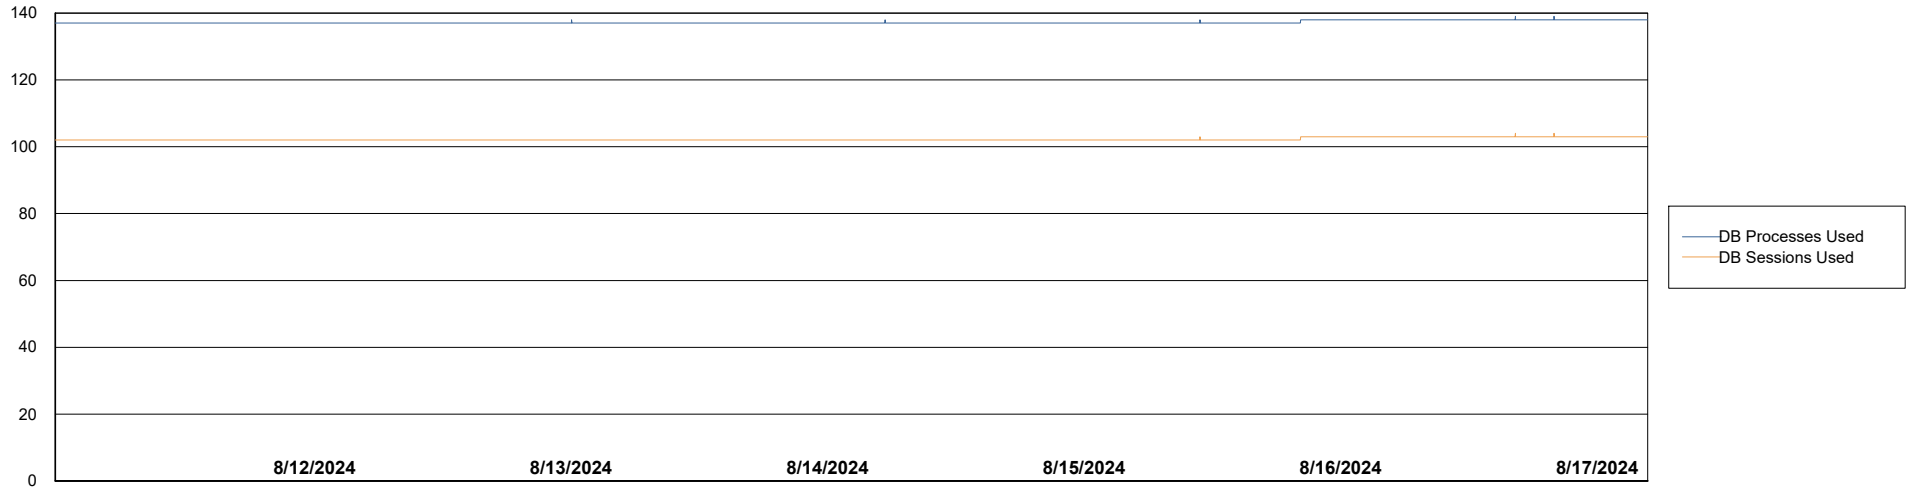

Database Performance LSS_CHINA_PRD_liazcne2VMProdABSSoluteDB2_HSBABS1

DB Processes Max 0
DB Processes Max 1,000
DB Processes Max 4