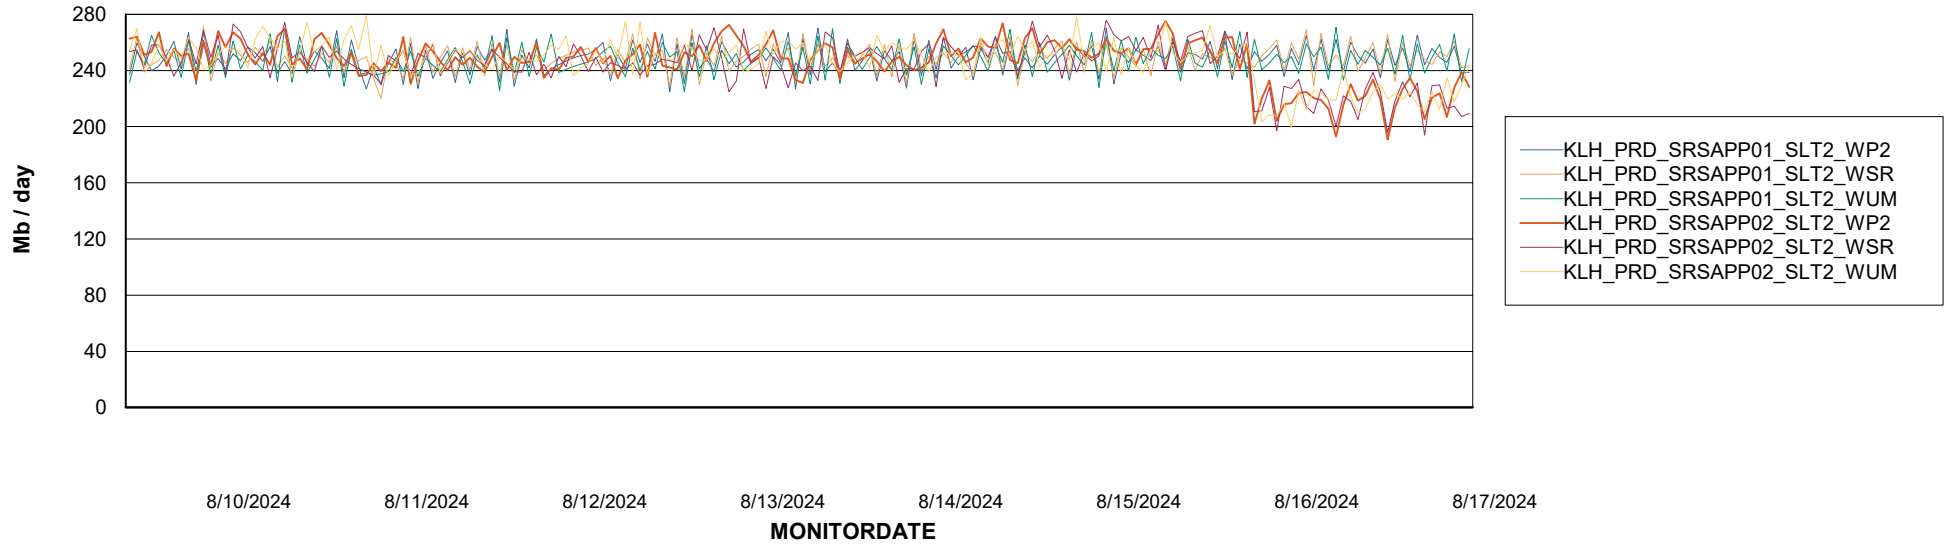

ABSolute Web Component Services

Avg memory used per ABS Web component