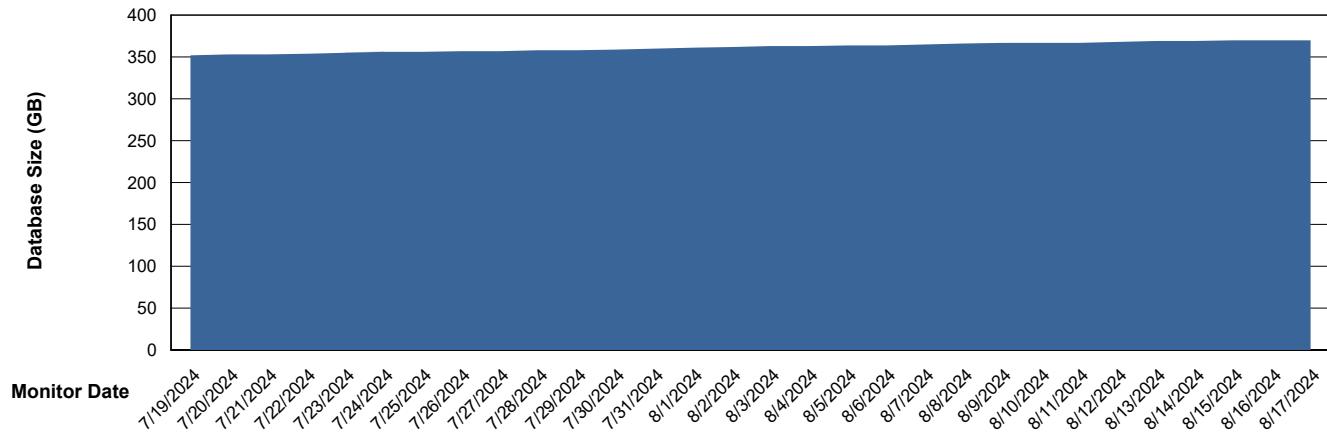

Customer KLH_Production (24/7)
Database ID 139

DATABASE SIZE KLH_PRD_SRSBIDB01_ABS1

Database growth over last month

DATABASE SIZE KLH_PRD_SRSDB01_ABS1

Database growth over last month

Weekly SLA Customer Report