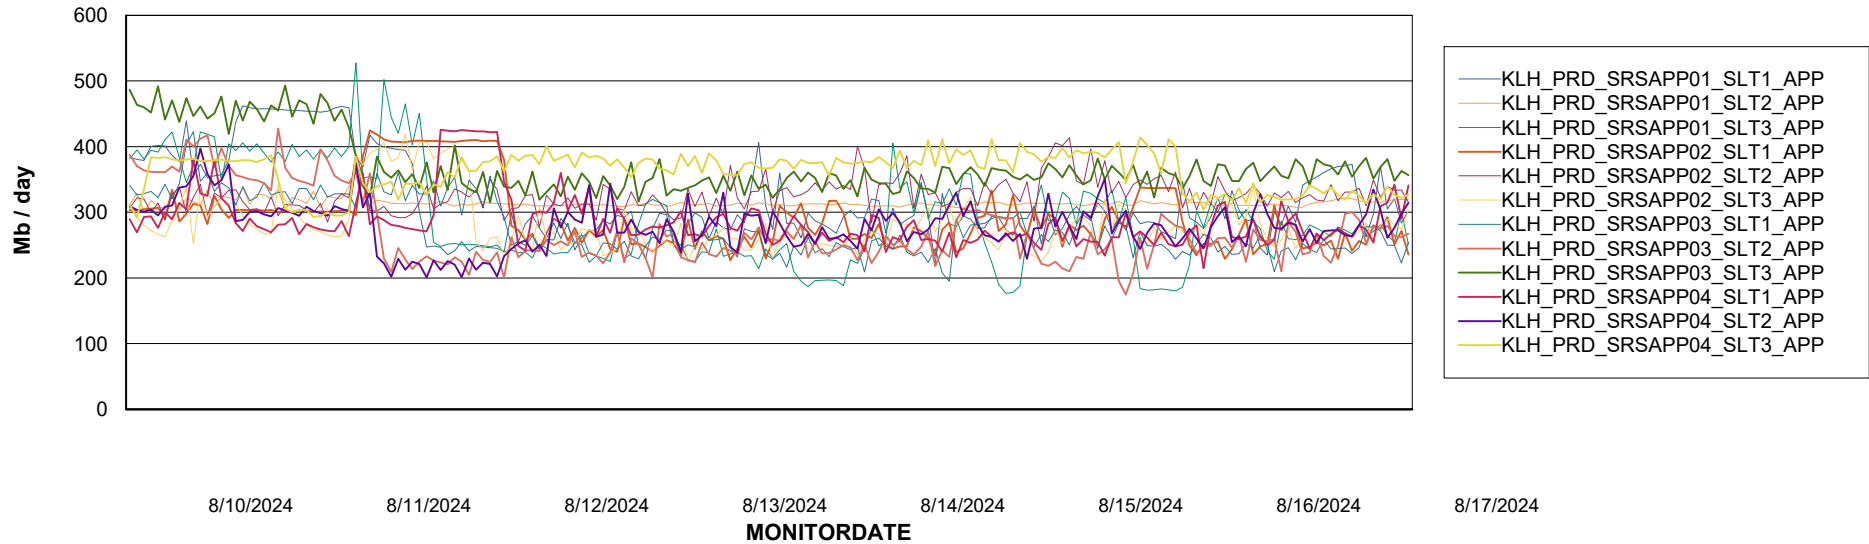

ABSSolute Application Server Services

Avg memory used per ABS Server Service