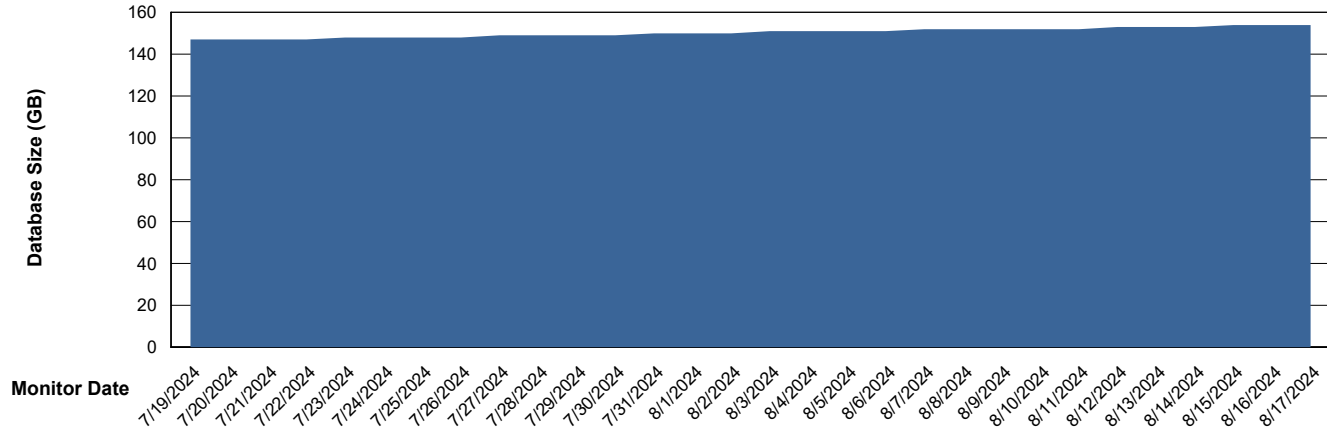

DATABASE SIZE KLH_PRD_SRSBIDB01_ABS1

Database growth over last month