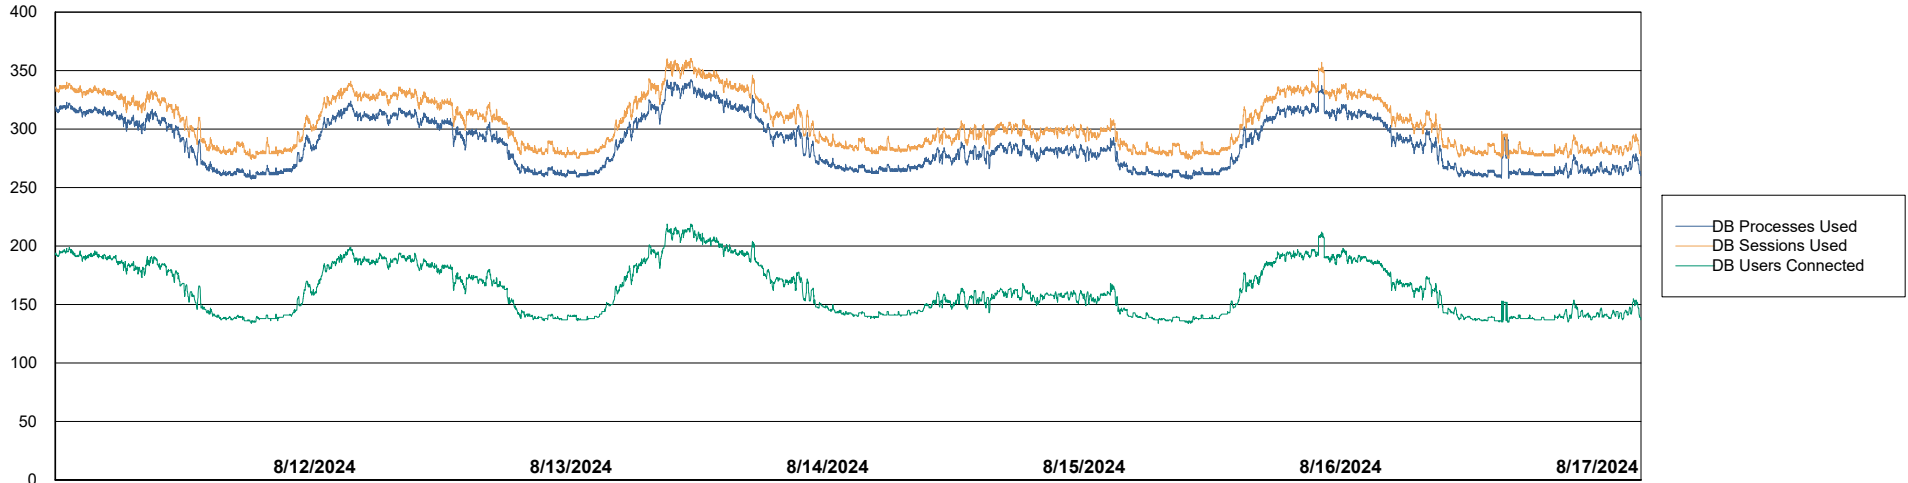

Weekly SLA Customer Report

Customer KLH_Production (24/7)
Database ID 139

Database Performance KLH_PRD_SRSBIDB01_ABS1

Weekly SLA Customer Report

Customer KLH_Production (24/7)
Database ID 139

Database Performance KLH_PRD_SRSDDB01_ABS1