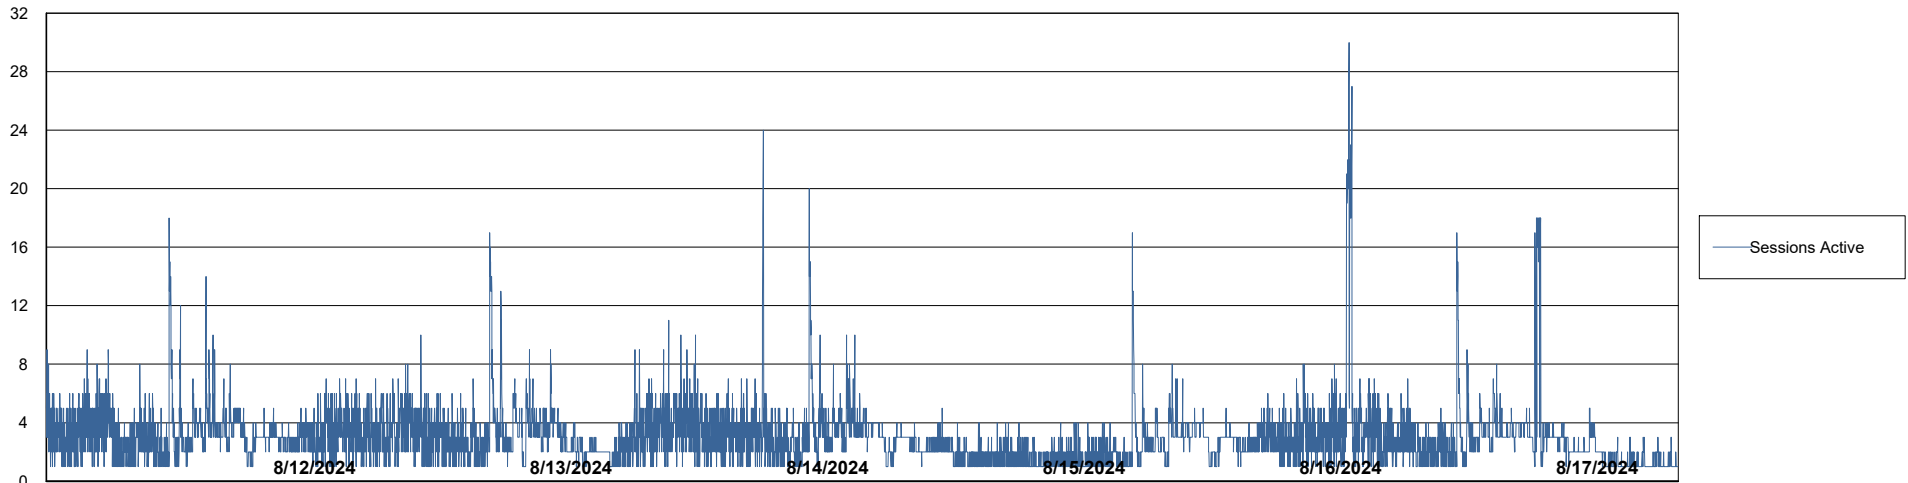

Weekly SLA Customer Report

Customer KLH_Production (24/7)
Database ID 139

Database Performance KLH_PRD_SRSBIDB01_ABS1

Weekly SLA Customer Report

Customer KLH_Production (24/7)
Database ID 139

Database Performance KLH_PRD_SRSDDB01_ABS1