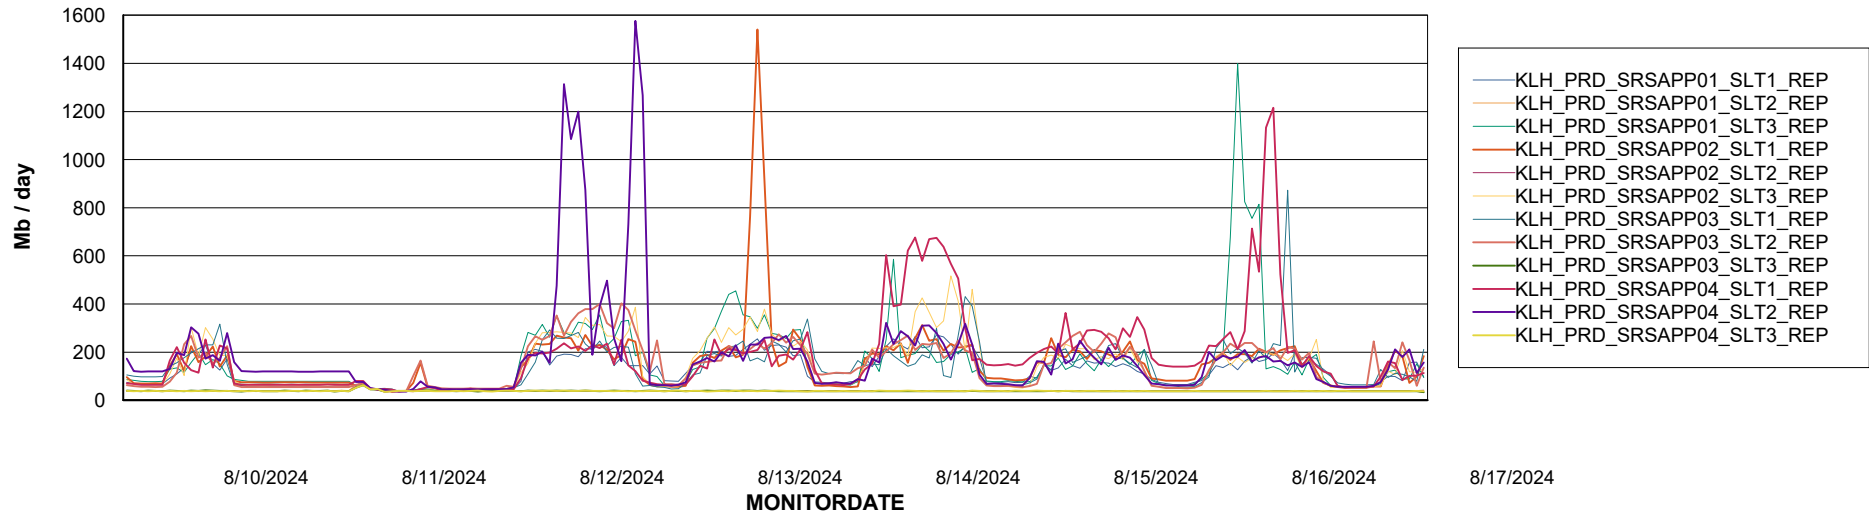

ABSSolute Application ReportServer Services

Avg memory used per ReportServer Service