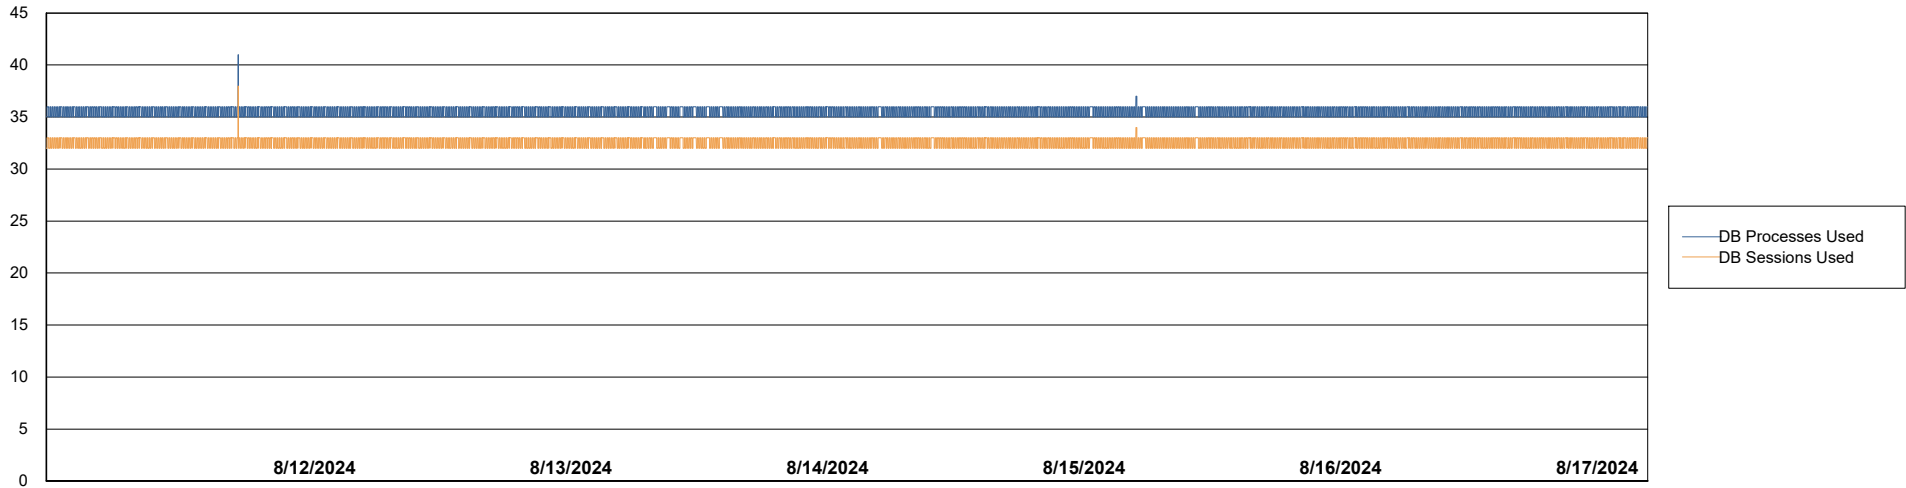

Database Performance KLA_STB_KLAHQORA06_DB_HSBABS1

DB Processes Max 1,000