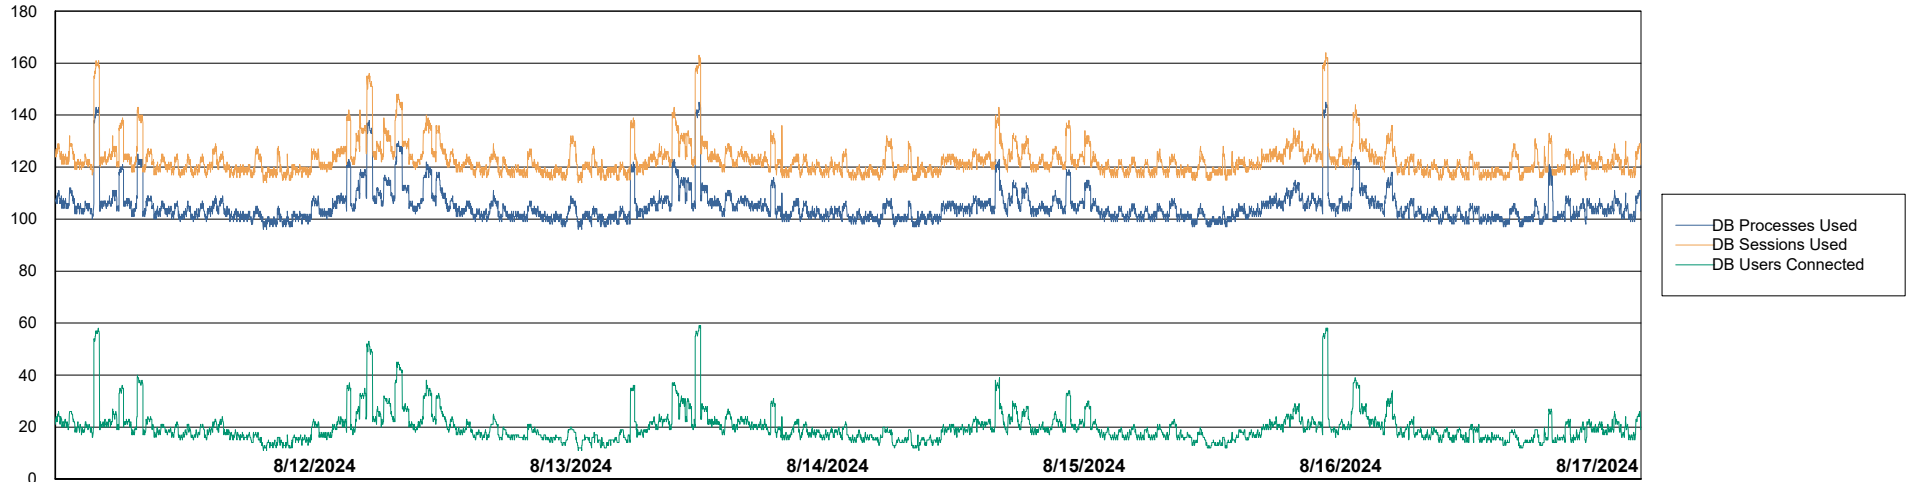

Database Performance JSG_PRD_BASHIR_DB_ABS1