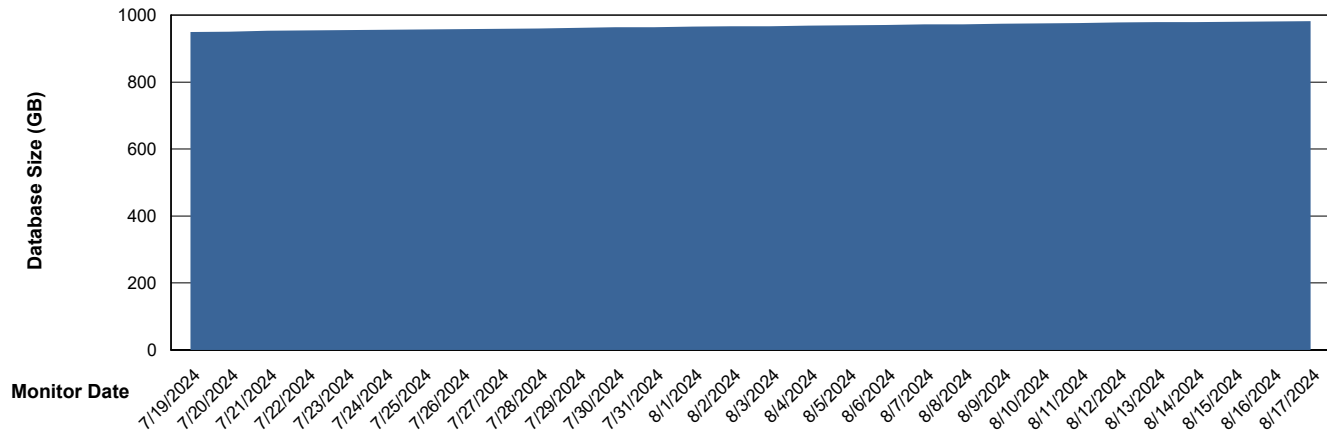

Customer JSG_Production (24/7)
Database ID 102

DATABASE SIZE JSG_PRD_BASHIR_DB_ABS1

Database growth over last month

DATABASE SIZE JSG_PRD_RIKER_DB_HSBABS1

Database growth over last month

Weekly SLA Customer Report