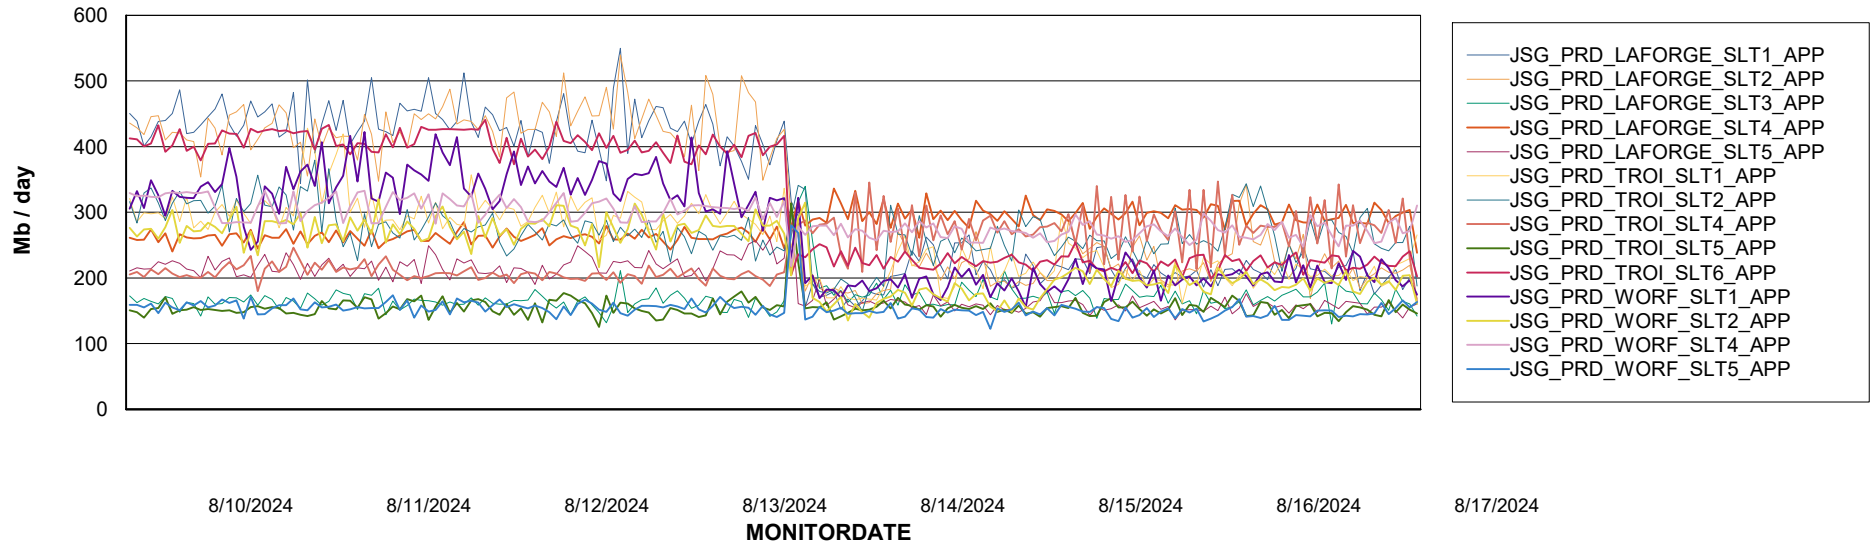

ABSSolute Application Server Services

Avg memory used per ABS Server Service