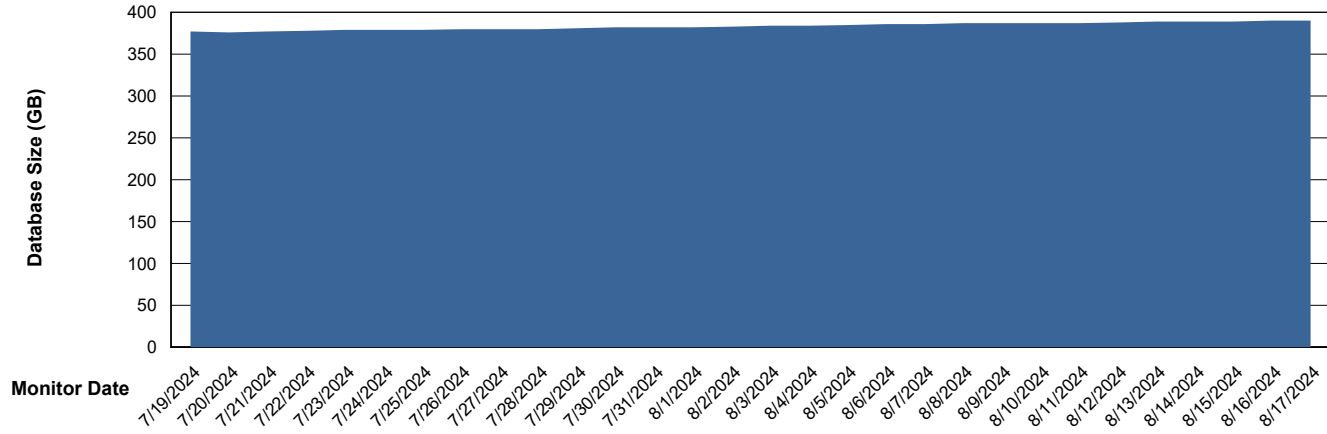

DB Processes Max 4
DB Processes Max 1,000
DB Processes Max 0

Weekly SLA Customer Report

Customer JSG_Production (24/7)
Database ID 102

Database Performance JSG_PRD_RIKER_DB_HSBABS1

Weekly SLA Customer Report

Customer JSG_Production (24/7)
Database ID 102

DATABASE SIZE JSG_PRD_BASHIR_DB_ABS1

Database growth over last month

DATABASE SIZE JSG_PRD_RIKER_DB_HSBABS1

Database growth over last month

Weekly SLA Customer Report