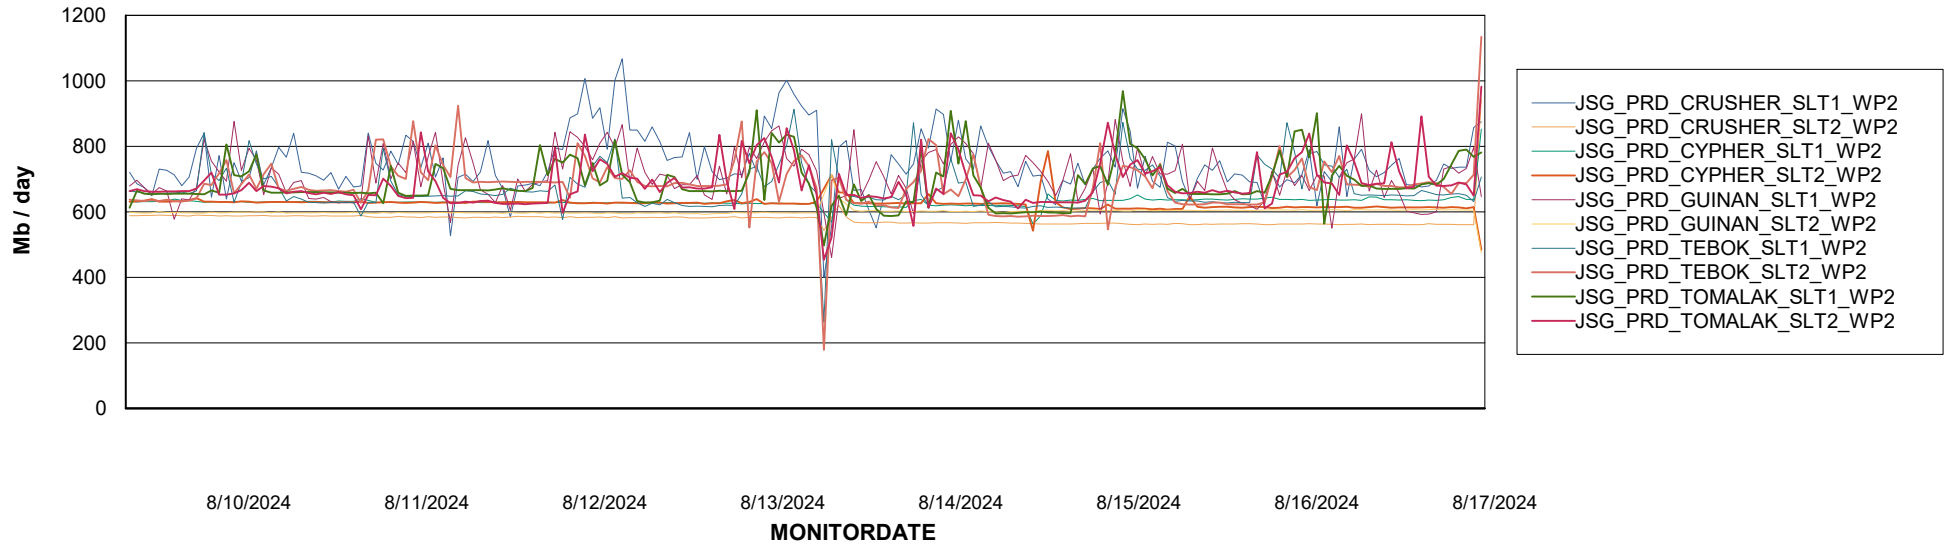

Avg memory used per ReportServer Service

Weekly SLA Customer Report

Customer JSG_Production (24/7)
Database ID 102

ABSSolute Web Component Services

Avg memory used per ABS Web component

Weekly SLA Customer Report