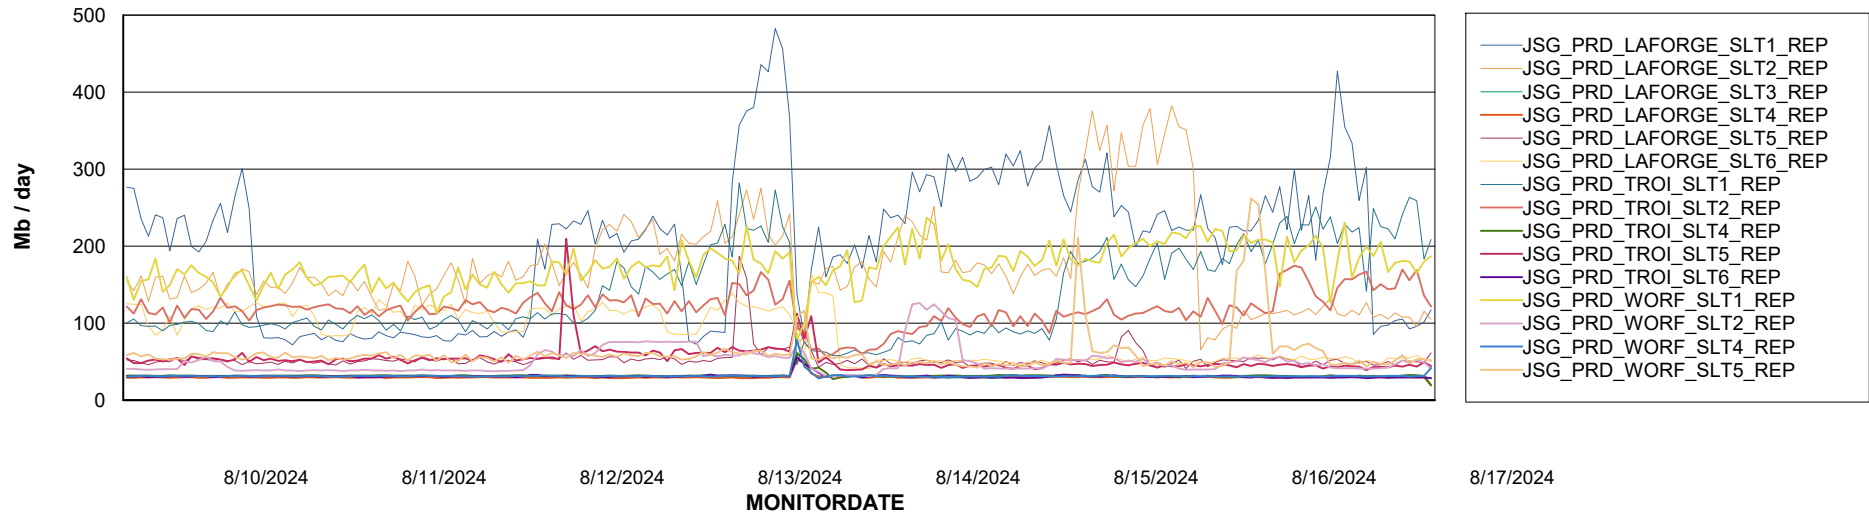

ABSSolute Application ReportServer Services

Avg memory used per ReportServer Service