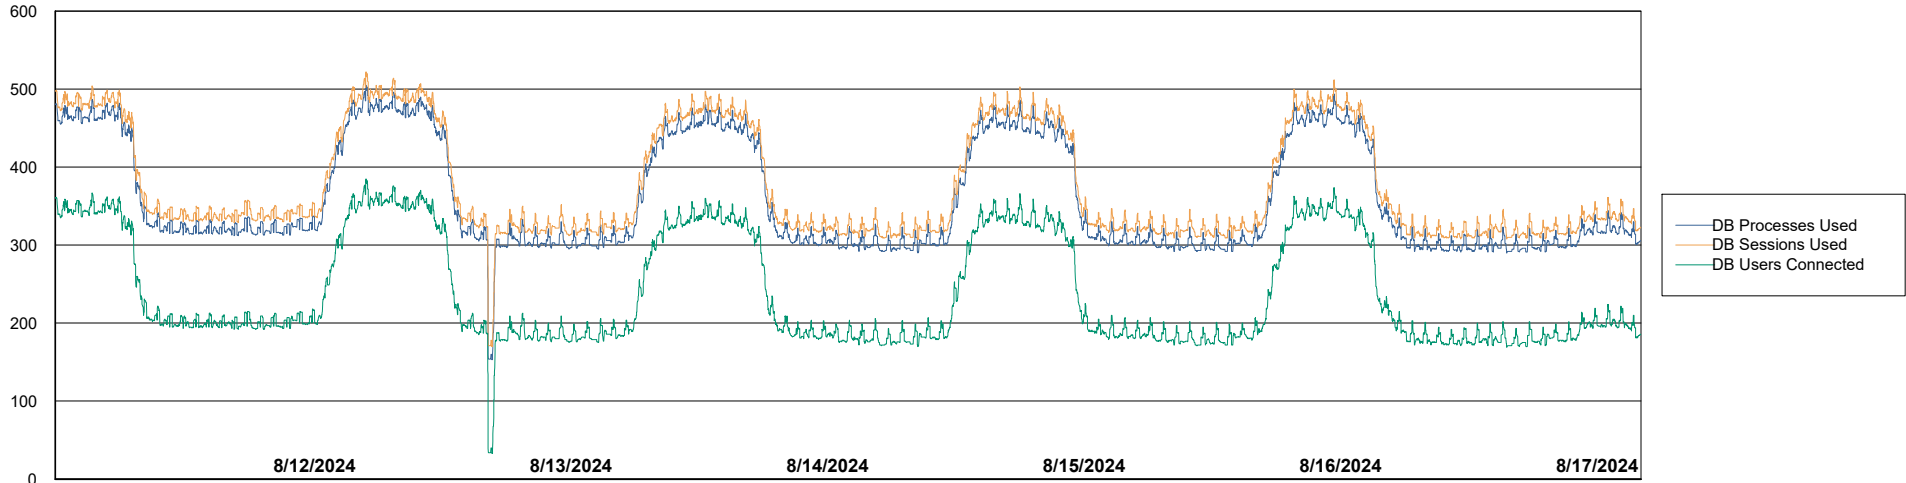

DB Processes Max 4
DB Processes Max 1,000
DB Processes Max 0

Weekly SLA Customer Report

Customer JSG_Production (24/7)
Database ID 102

Database Performance JSG_PRD_RIKER_DB_HSBABS1

Weekly SLA Customer Report