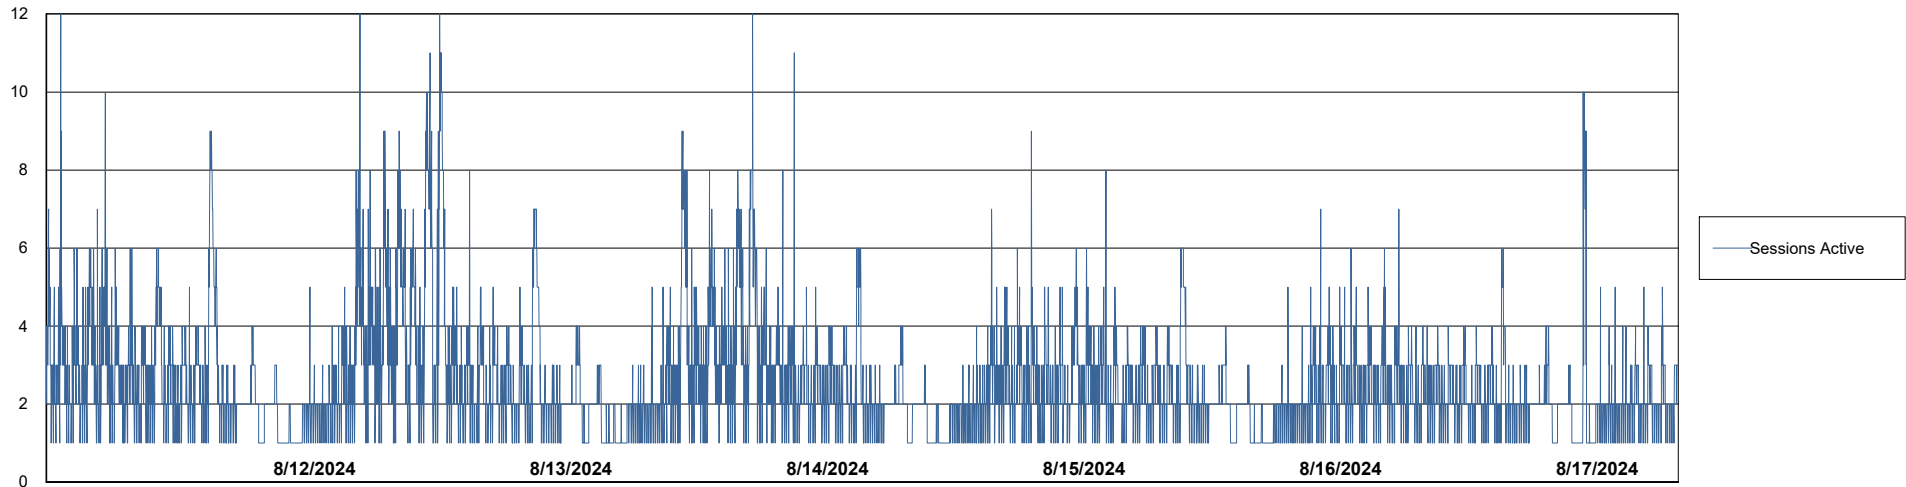

Weekly SLA Customer Report

Customer JSG_Production (24/7)
Database ID 102

Harddisk Usage JSG_PRD_WORF

	Free disk space on C: (%)	Total disk space on C: (Gb)	Used disk space on C: (Gb)
8/17/2024	51	149	73
8/16/2024	51	149	73
8/15/2024	51	149	73
8/14/2024	51	149	73
8/13/2024	51	149	73
8/12/2024	51	149	73
8/11/2024	51	149	73

Weekly SLA Customer Report

Customer JSG_Production (24/7)
Database ID 102

Database Performance JSG_PRD_BASHIR_DB_ABS1

Weekly SLA Customer Report

Customer JSG_Production (24/7)
Database ID 102

Database Performance JSG_PRD_PICARD_DB_ABS1