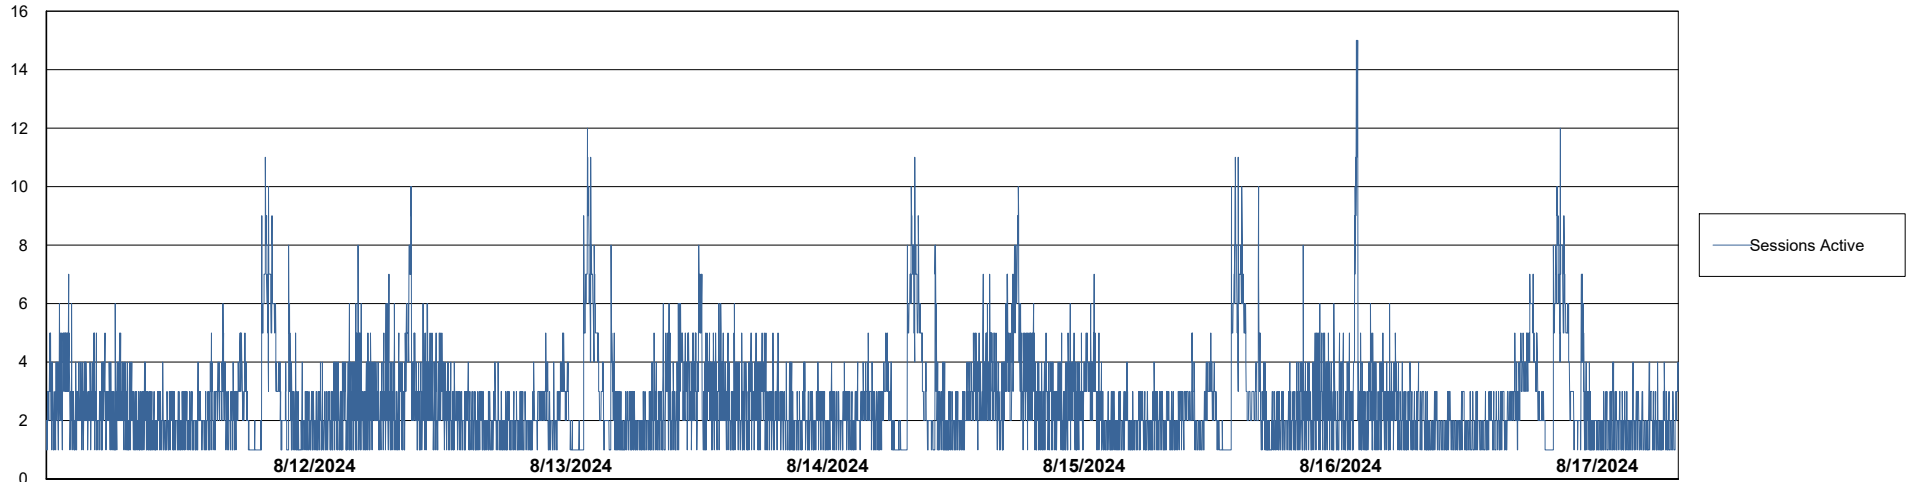

Weekly SLA Customer Report

Customer JSG_Production (24/7)
Database ID 102

Database Performance JSG_PRD_BASHIR_DB_ABS1

Weekly SLA Customer Report

Customer JSG_Production (24/7)
Database ID 102

Database Performance JSG_PRD_PICARD_DB_ABS1

DB Processes Max 4
DB Processes Max 1,000
DB Processes Max 0

Weekly SLA Customer Report

Customer JSG_Production (24/7)
Database ID 102

Database Performance JSG_PRD_RIKER_DB_HSBABS1

Weekly SLA Customer Report