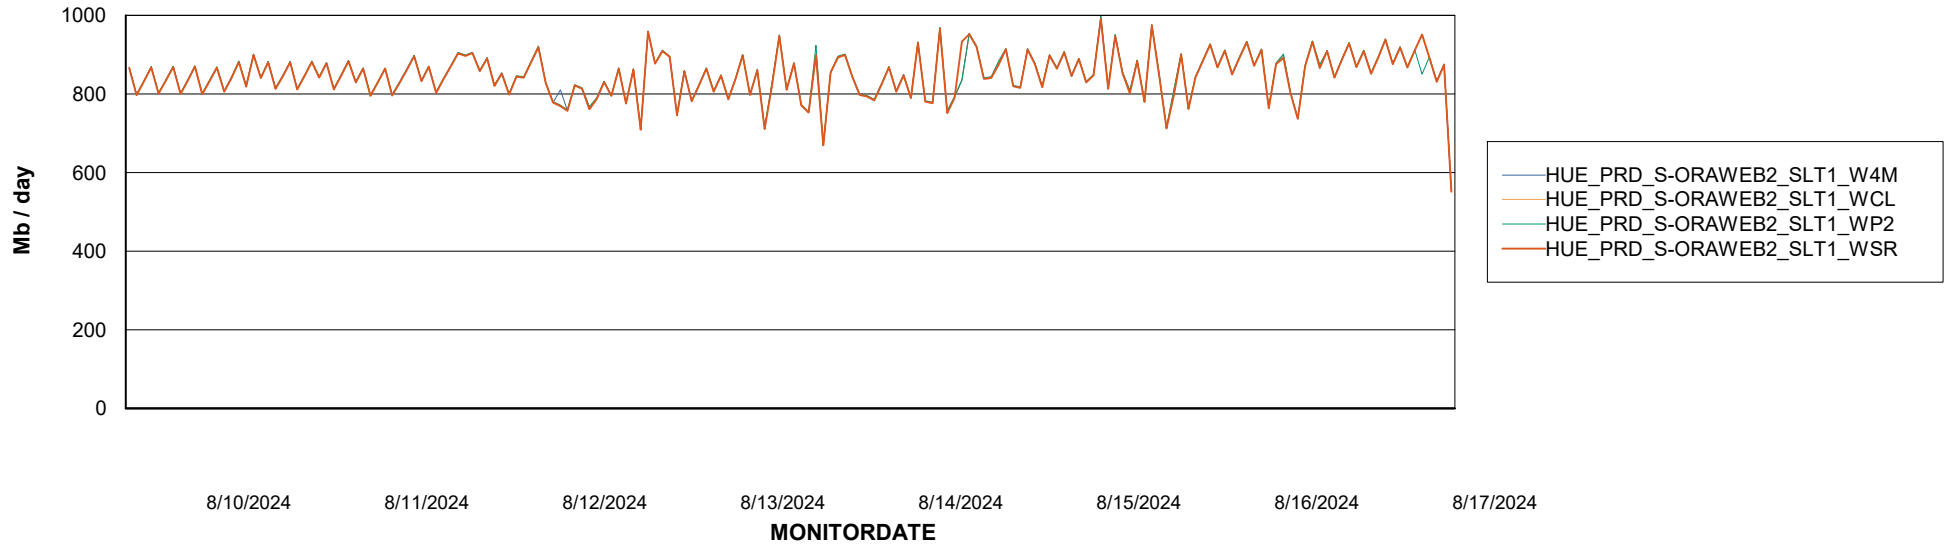

ABSSolute Web Component Services

Avg memory used per ABS Web component