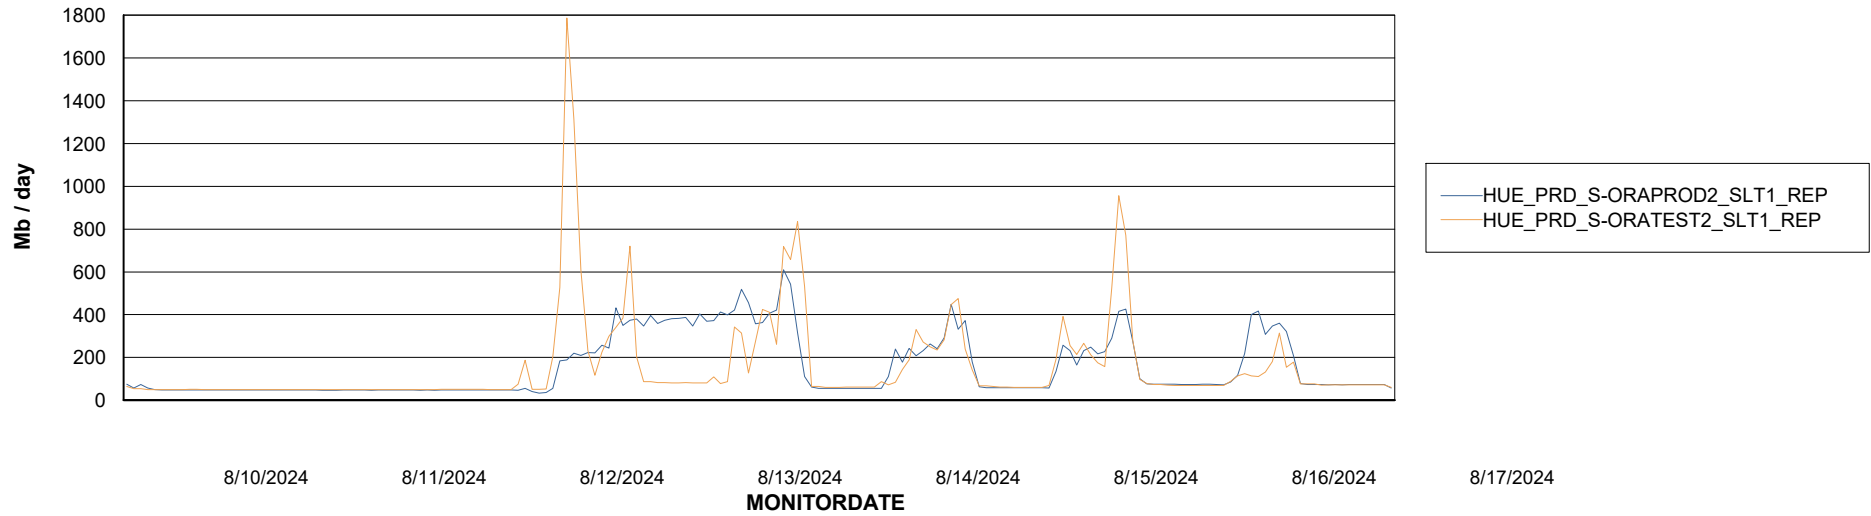

Avg memory used per ABS Server Service

Avg users per day per ABS server

Weekly SLA Customer Report

Customer HUE_Production
Database ID 154

ABSSolute Application ReportServer Services

Avg memory used per ReportServer Service