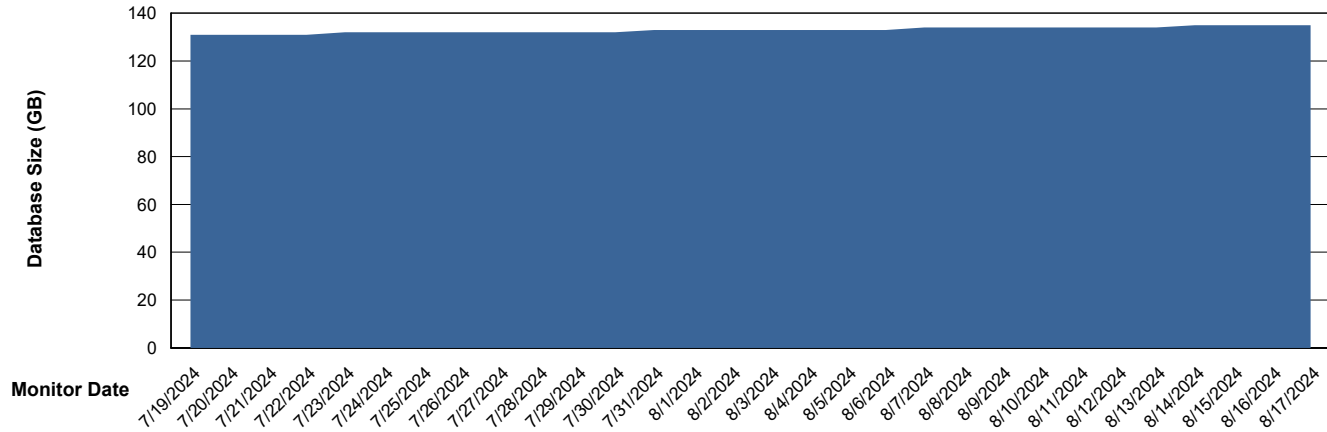

DATABASE SIZE HUE_PRD_S-ORAPROD2_ABS1

Database growth over last month