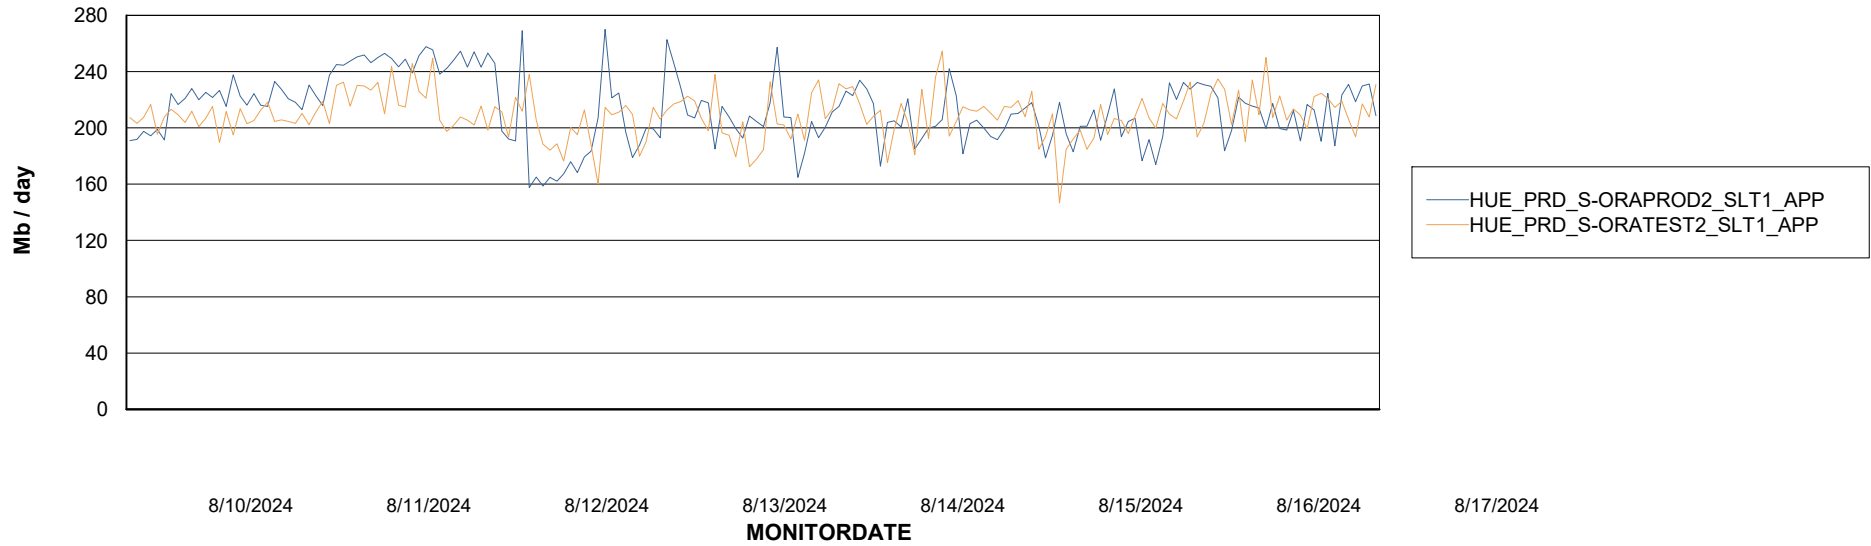

ABSSolute Application Server Services

Avg memory used per ABS Server Service