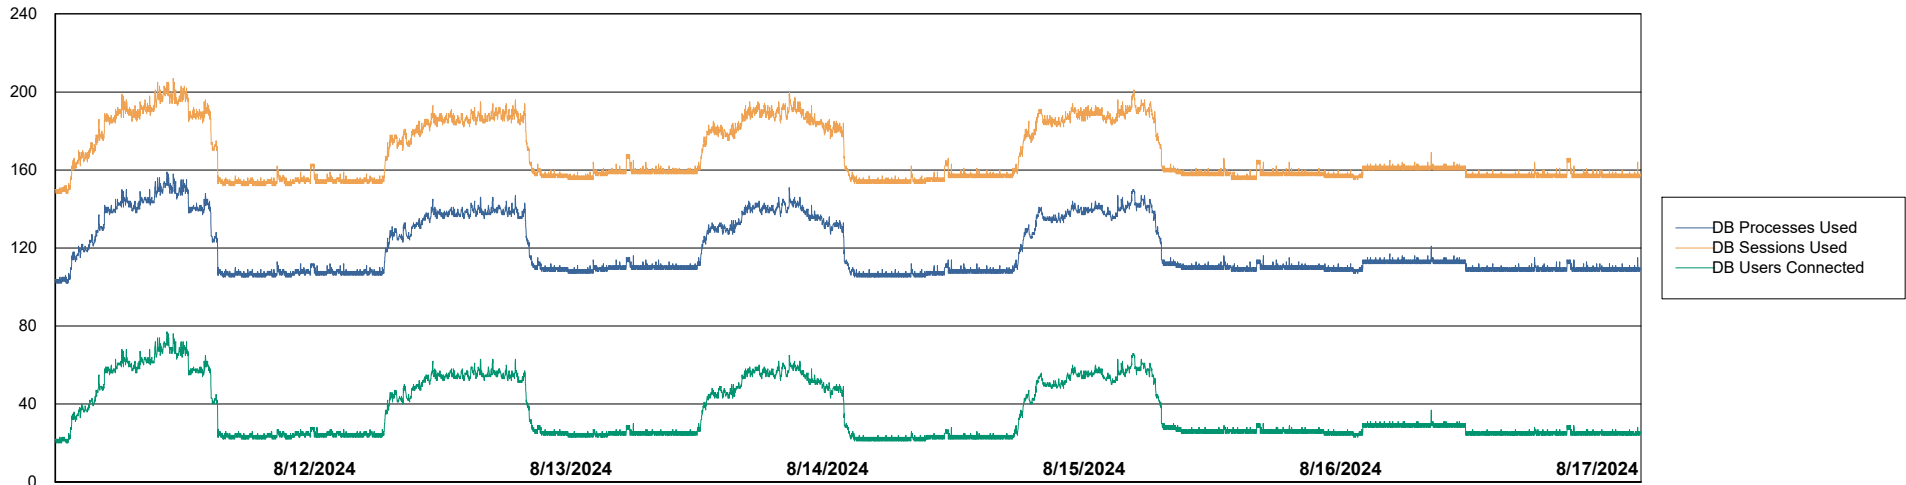

Weekly SLA Customer Report

Customer HUE_Production
Database ID 154

Database Performance HUE_PRD_S-ORABI2_ABS1

Weekly SLA Customer Report

Customer HUE_Production
Database ID 154

Database Performance HUE_PRD_S-ORAPROD2_ABS1