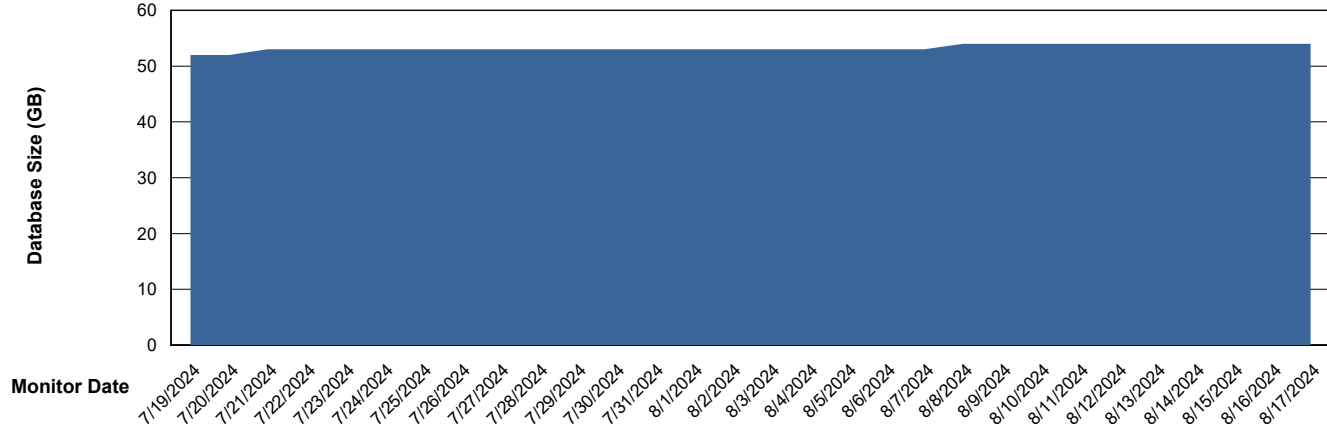

DATABASE SIZE HUE_PRD_S-ORABI2_ABS1

Database growth over last month