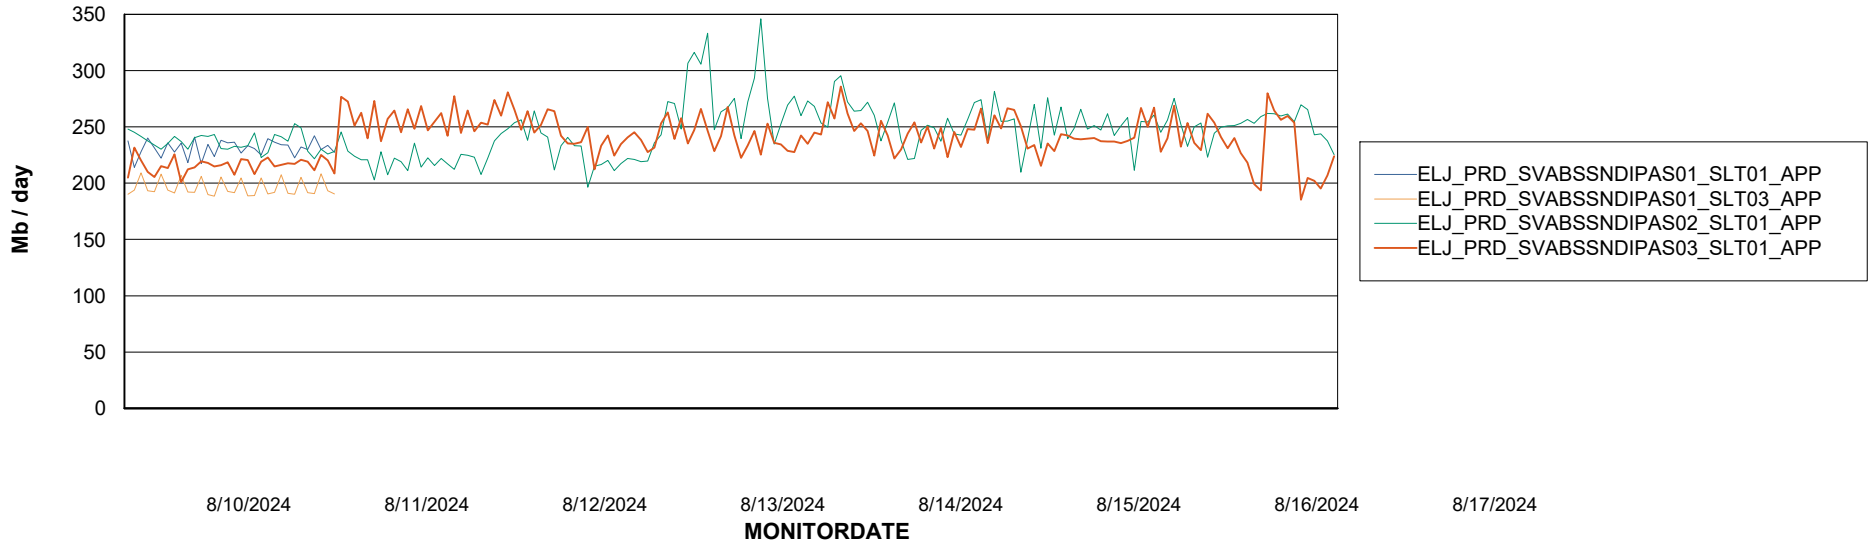

ABSSolute Application Server Services

Avg memory used per ABS Server Service