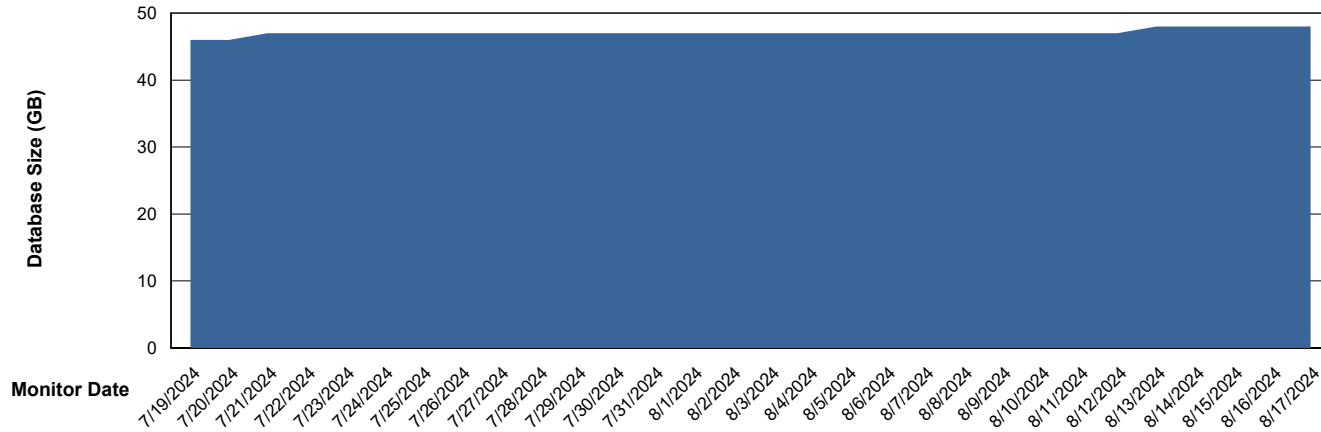

# Weekly SLA Customer Report

Customer ELJ Production  
Database ID 72

DATABASE SIZE ELJ\_PRD\_FRASEQXPRDDB01\_ABS1

### Database growth over last month

DATABASE SIZE ELJ\_PRD\_FRASEQXPRDDB03\_ABS1

### Database growth over last month