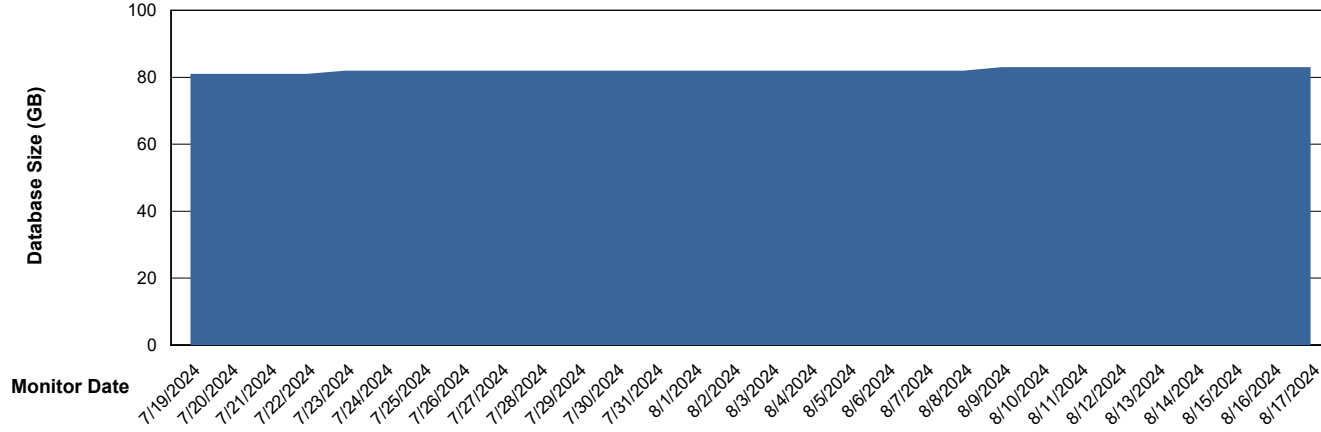

DATABASE SIZE ELJ_PRD_FRASEQXPRDDB01_ABS1

Database growth over last month