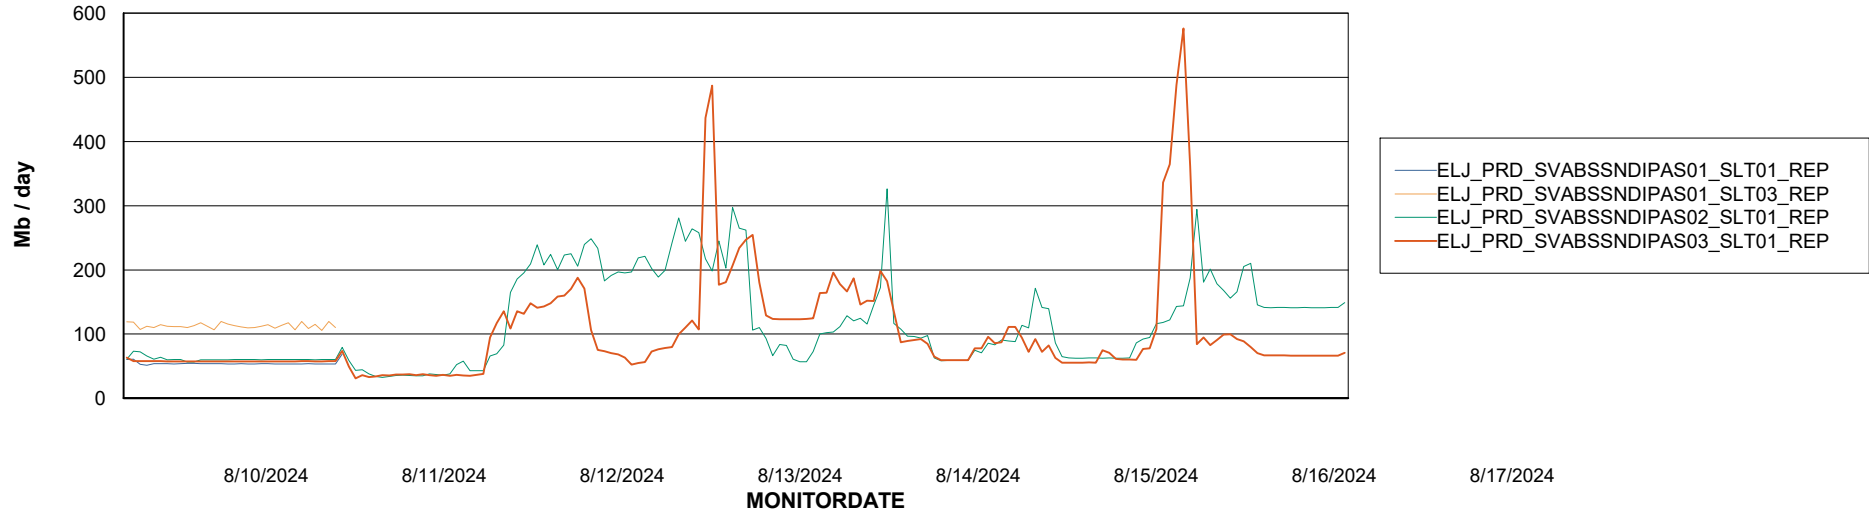

ABSSolute Application ReportServer Services

Avg memory used per ReportServer Service