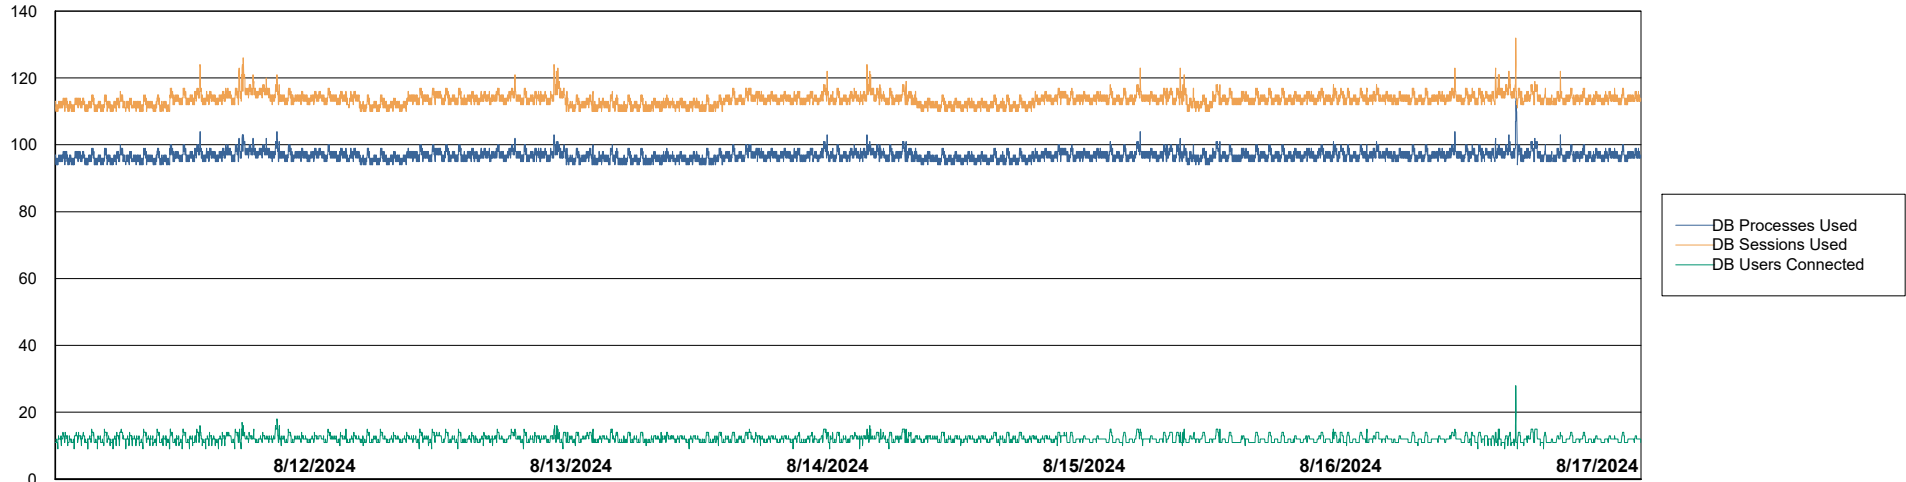

Database Performance ELJ_PRD_FRASEQXPRDDB03_ABS1