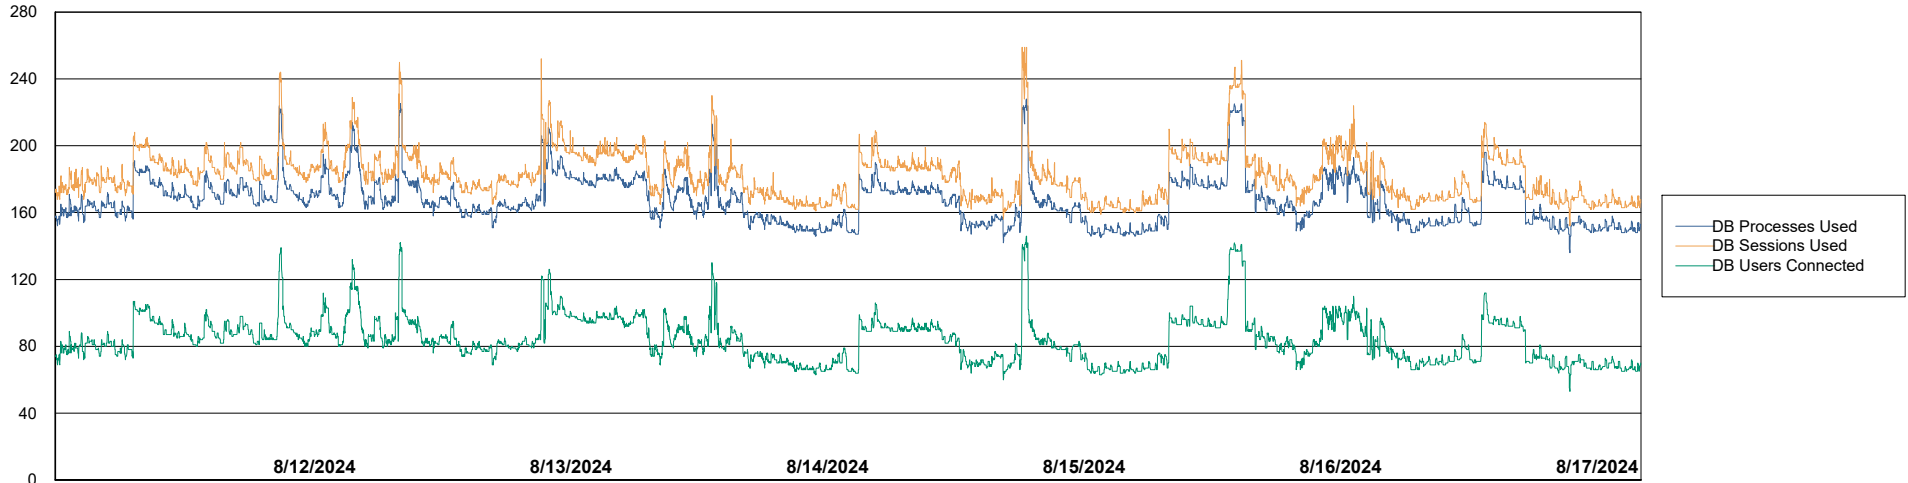

Weekly SLA Customer Report

Customer ELI_Production
Database ID 62

Database Performance ELI_PRD_FRASEQXPRDDB04-BI_ABS1

Weekly SLA Customer Report

Customer ELI_Production
Database ID 62

Database Performance ELI_PRD_FRASINTPRDDB01_ABS1