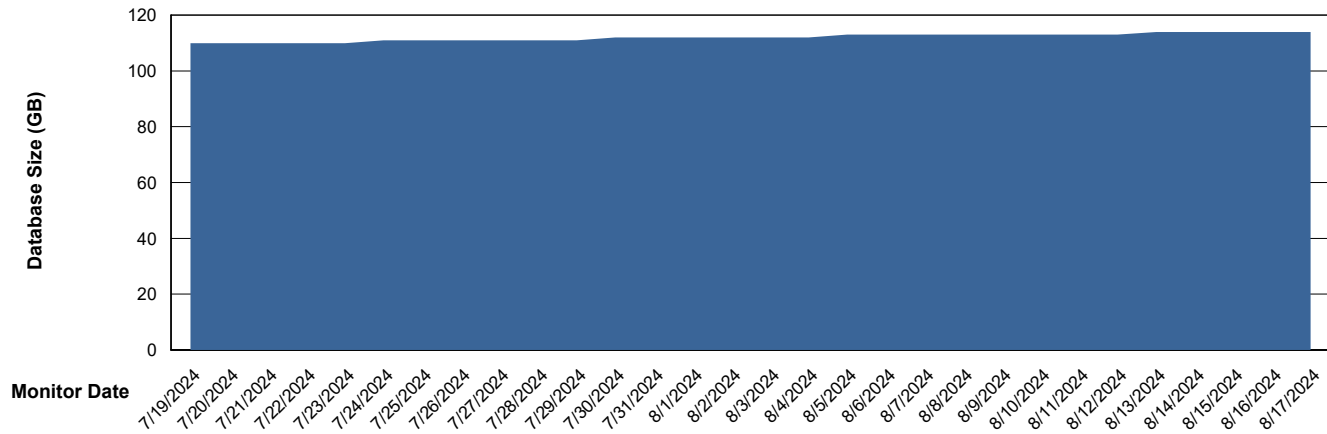

DATABASE SIZE ELI_PRD_FRASINTPRDDB01_ABS1

Database growth over last month