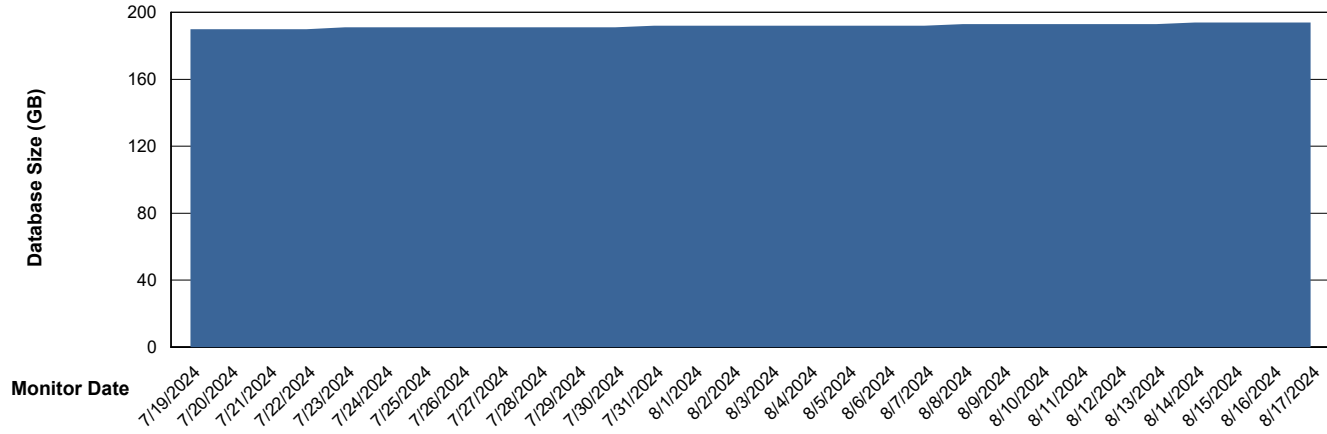

Weekly SLA Customer Report

Customer ELI_Production
Database ID 62

Database Performance ELI_PRD_FRASINTQUADB01_HSBABS1

DB Processes Max 1,000

Weekly SLA Customer Report

Customer ELI_Production
Database ID 62

DATABASE SIZE ELI_PRD_FRASEQXPRDDB04-BI_ABS1

Database growth over last month

DATABASE SIZE ELI_PRD_FRASINTPRDDB01_ABS1

Database growth over last month

Weekly SLA Customer Report

Customer ELI_Production
 Database ID 62