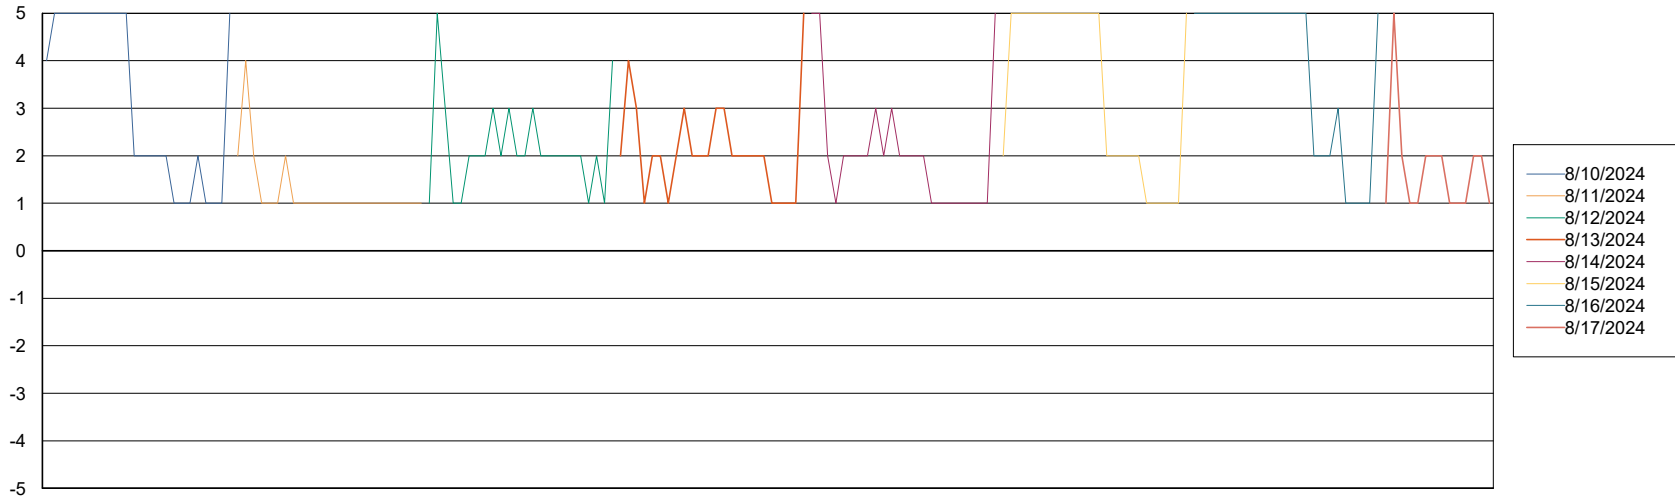

Standby Database Health ELI_Production

Recovery lag for last 7 days