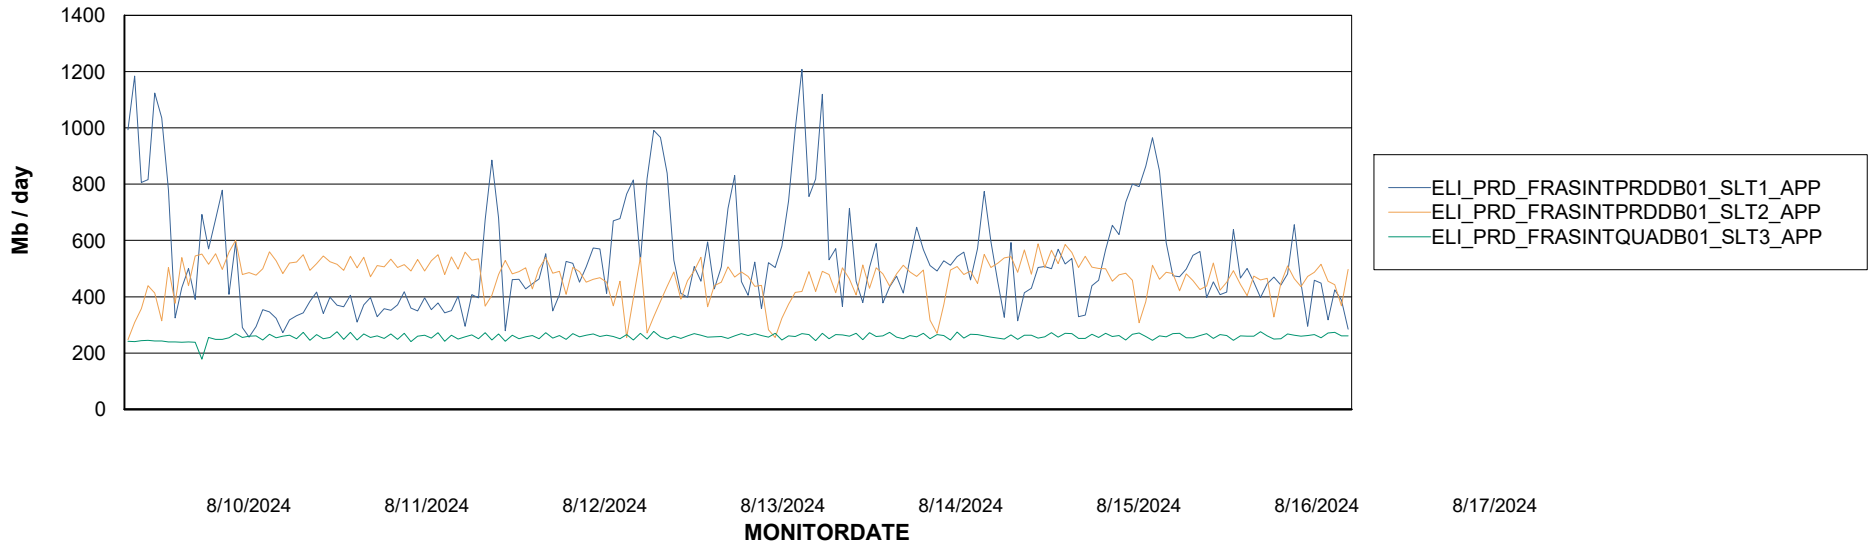

ABSSolute Application Server Services

Avg memory used per ABS Server Service