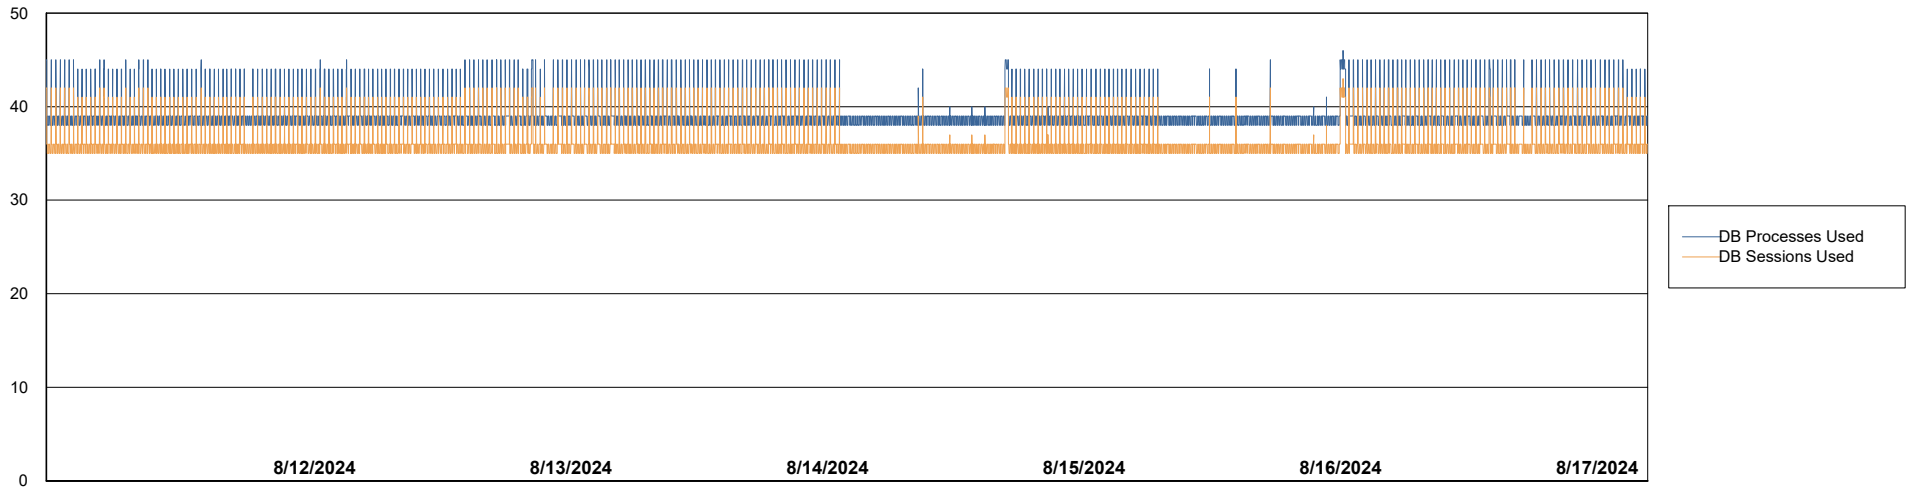

Database Performance ELI_PRD_FRASINTQUADB01_HSBABS1

DB Processes Max 1,000