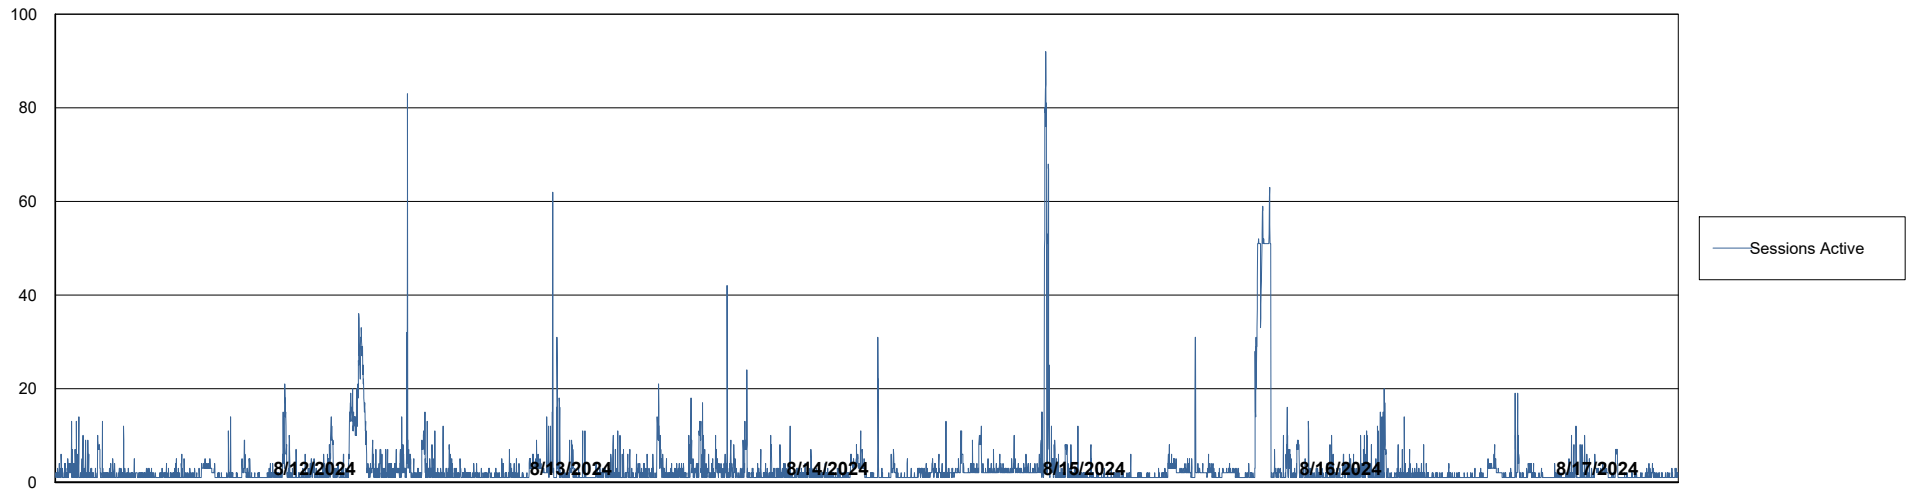

Weekly SLA Customer Report

Customer ELI_Production
Database ID 62

Database Performance ELI_PRD_FRASEQXPRDDB04-BI_ABS1

Weekly SLA Customer Report

Customer ELI_Production
Database ID 62

Database Performance ELI_PRD_FRASINTPRDDB01_ABS1