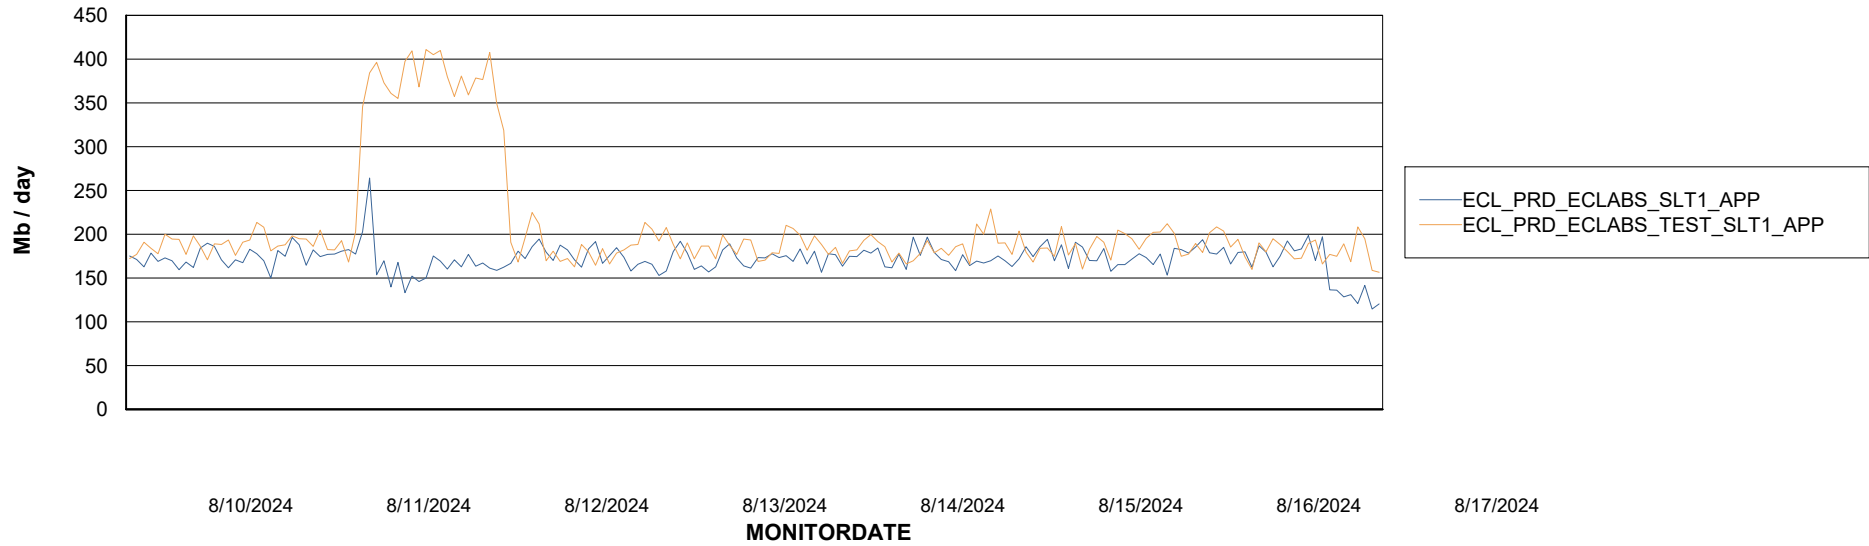

DB Processes Max 1,000

Weekly SLA Customer Report

Customer ECL_Production
 Database ID 156

DATABASE SIZE ECL_PRD_ECLABS_ABS1

Database growth over last month

Database Tablespace ECL_PRD_ECLABS_ABS1

Date	Tablespace Name	Filesize (Gb)	Usedsize (Gb)	Percentage free
8/17/2024	ABSDATA	81	62	23
	INDX	10	7	30
8/16/2024	ABSDATA	81	62	23
	INDX	10	7	30
8/15/2024	ABSDATA	81	62	23
	INDX	10	7	30
8/14/2024	ABSDATA	81	62	23
	INDX	10	7	30
8/13/2024	ABSDATA	81	62	23
	INDX	10	7	30
8/12/2024	ABSDATA	81	62	24
	INDX	10	7	30
8/11/2024	ABSDATA	81	62	24
	INDX	10	7	30

Weekly SLA Customer Report

Customer ECL_Production
Database ID 156

ABSSolute Application Server Services

Avg memory used per ABS Server Service

Avg users per day per ABS server

Weekly SLA Customer Report

Customer ECL_Production
Database ID 156