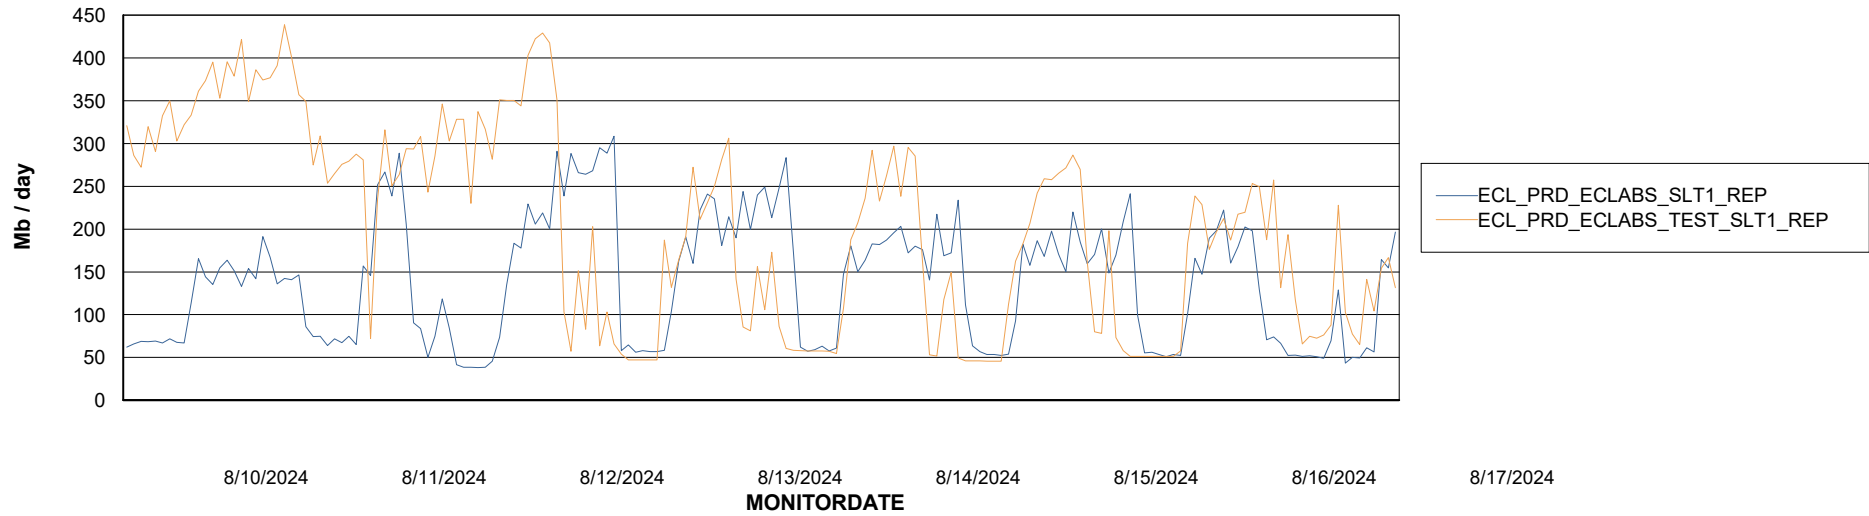

ABSSolute Application ReportServer Services

Avg memory used per ReportServer Service