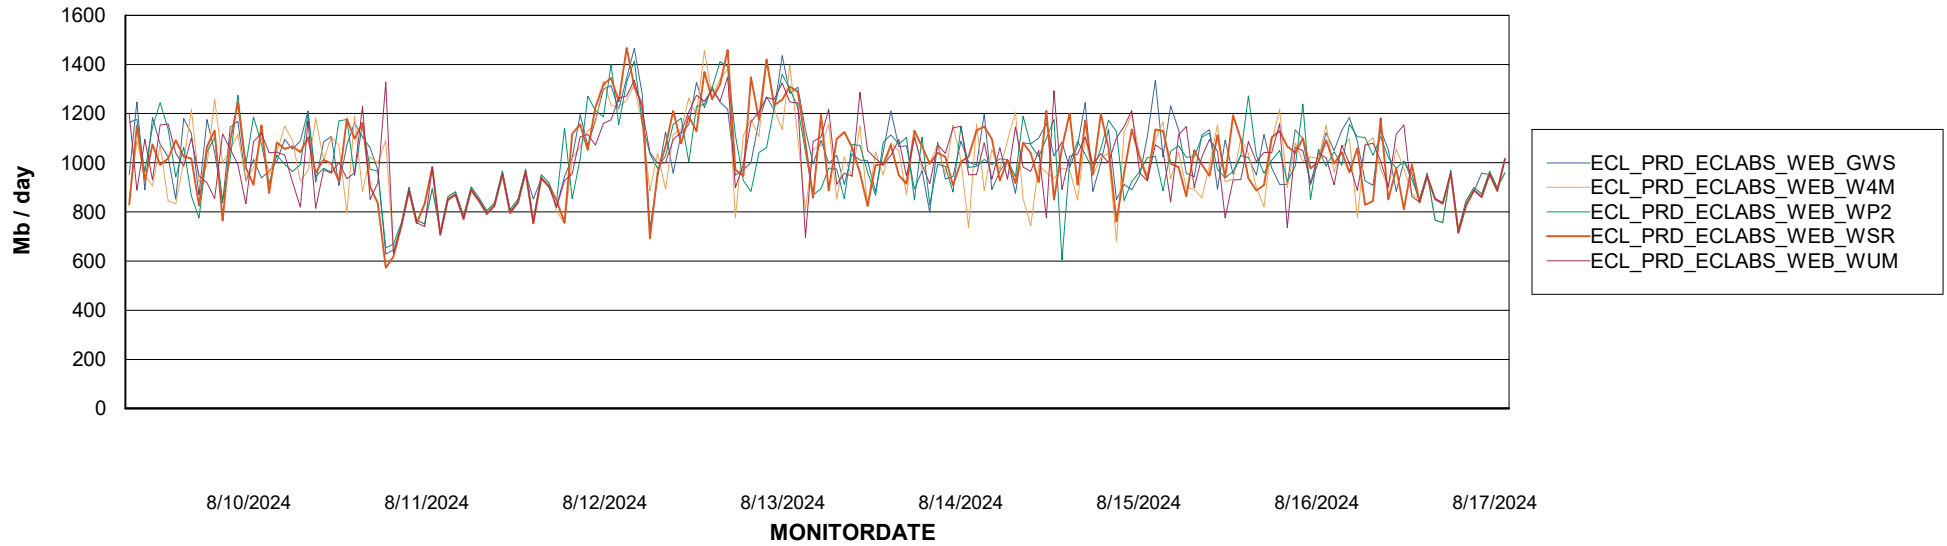

ABSSolute Application ReportServer Services

Avg memory used per ReportServer Service

Weekly SLA Customer Report

Customer ECL_Production
Database ID 156

ABSSolute Web Component Services

Avg memory used per ABS Web component