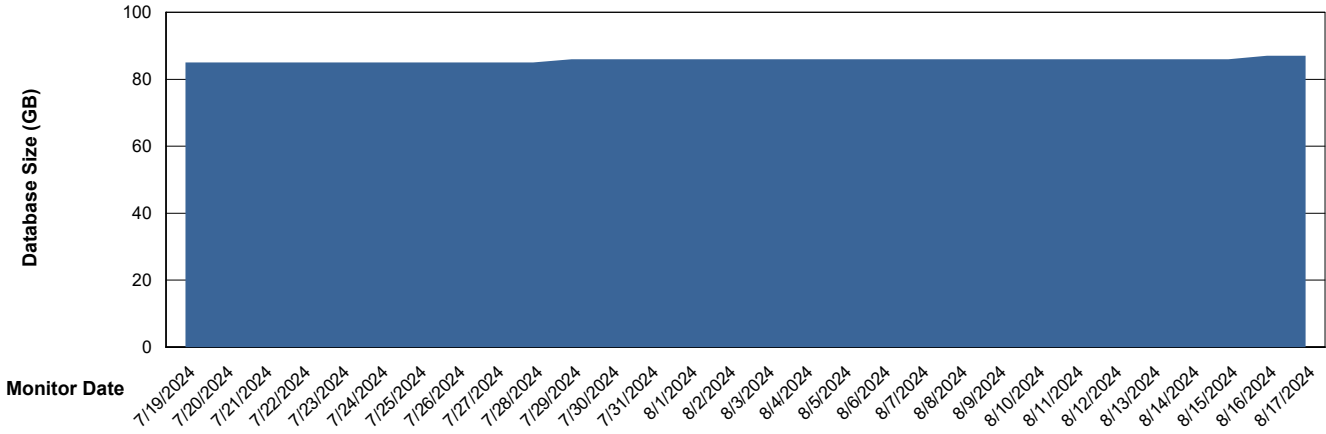

DB Processes Max 1,000

Weekly SLA Customer Report

Customer ECL_Production
 Database ID 156

DATABASE SIZE ECL_PRD_ECLABS_ABS1

Database growth over last month

Database Tablespace ECL_PRD_ECLABS_ABS1

Date	Tablespace Name	Filesize (Gb)	Usedsize (Gb)	Percentage free
8/17/2024	ABSDATA	81	62	23
	INDX	10	7	30
8/16/2024	ABSDATA	81	62	23
	INDX	10	7	30
8/15/2024	ABSDATA	81	62	23
	INDX	10	7	30
8/14/2024	ABSDATA	81	62	23
	INDX	10	7	30
8/13/2024	ABSDATA	81	62	23
	INDX	10	7	30
8/12/2024	ABSDATA	81	62	24
	INDX	10	7	30
8/11/2024	ABSDATA	81	62	24
	INDX	10	7	30

Weekly SLA Customer Report

Customer ECL_Production
Database ID 156

ABSSolute Application Server Services

Avg memory used per ABS Server Service

Avg users per day per ABS server

Weekly SLA Customer Report

Customer ECL_Production
Database ID 156