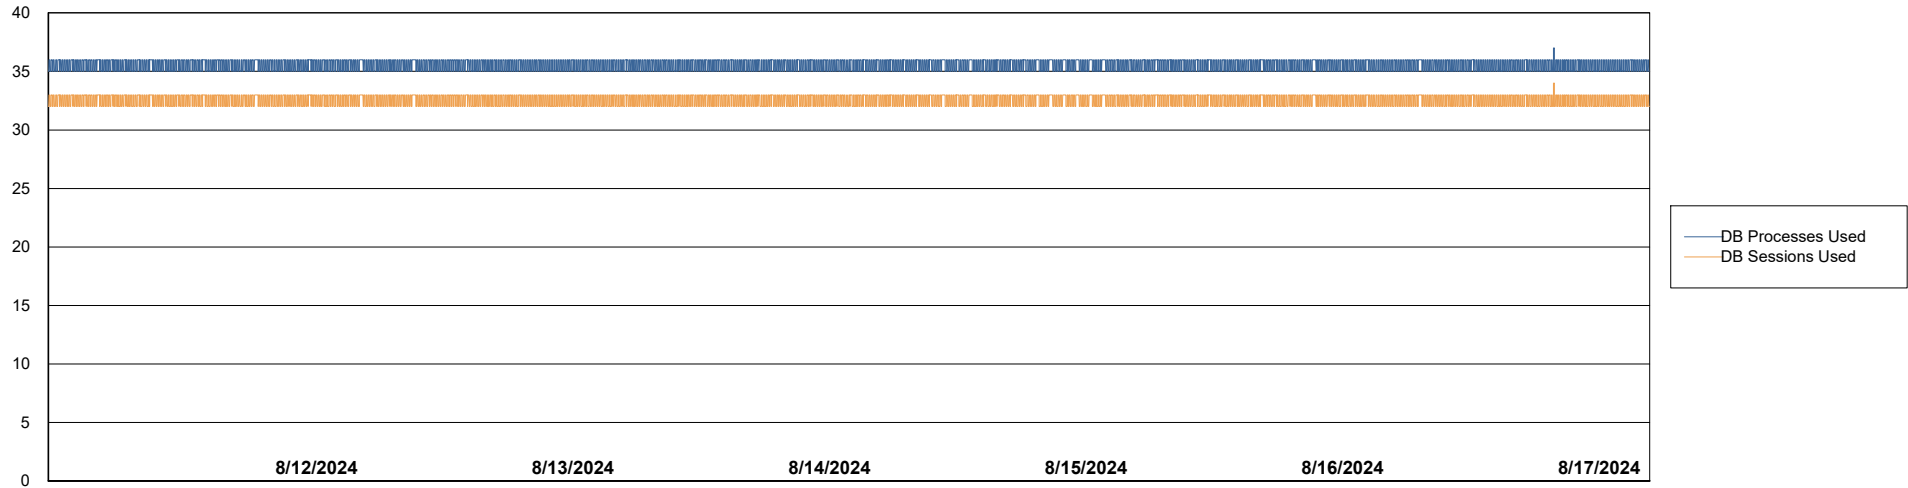

Weekly SLA Customer Report

Customer ECL_Production
Database ID 156

Database Performance ECL_PRD_ECLABS_ABS1

Weekly SLA Customer Report

Customer ECL_Production
Database ID 156

Database Performance ECL_PRD_ECLABS-TEST_HSBABS1

DB Processes Max 1,000

Weekly SLA Customer Report

Customer ECL_Production
 Database ID 156

DATABASE SIZE ECL_PRD_ECLABS_ABS1

Database growth over last month

Database Tablespace ECL_PRD_ECLABS_ABS1

Date	Tablespace Name	Filesize (Gb)	Usedsize (Gb)	Percentage free
8/17/2024	ABSDATA	81	62	23
	INDX	10	7	30
8/16/2024	ABSDATA	81	62	23
	INDX	10	7	30
8/15/2024	ABSDATA	81	62	23
	INDX	10	7	30
8/14/2024	ABSDATA	81	62	23
	INDX	10	7	30
8/13/2024	ABSDATA	81	62	23
	INDX	10	7	30
8/12/2024	ABSDATA	81	62	24
	INDX	10	7	30
8/11/2024	ABSDATA	81	62	24
	INDX	10	7	30