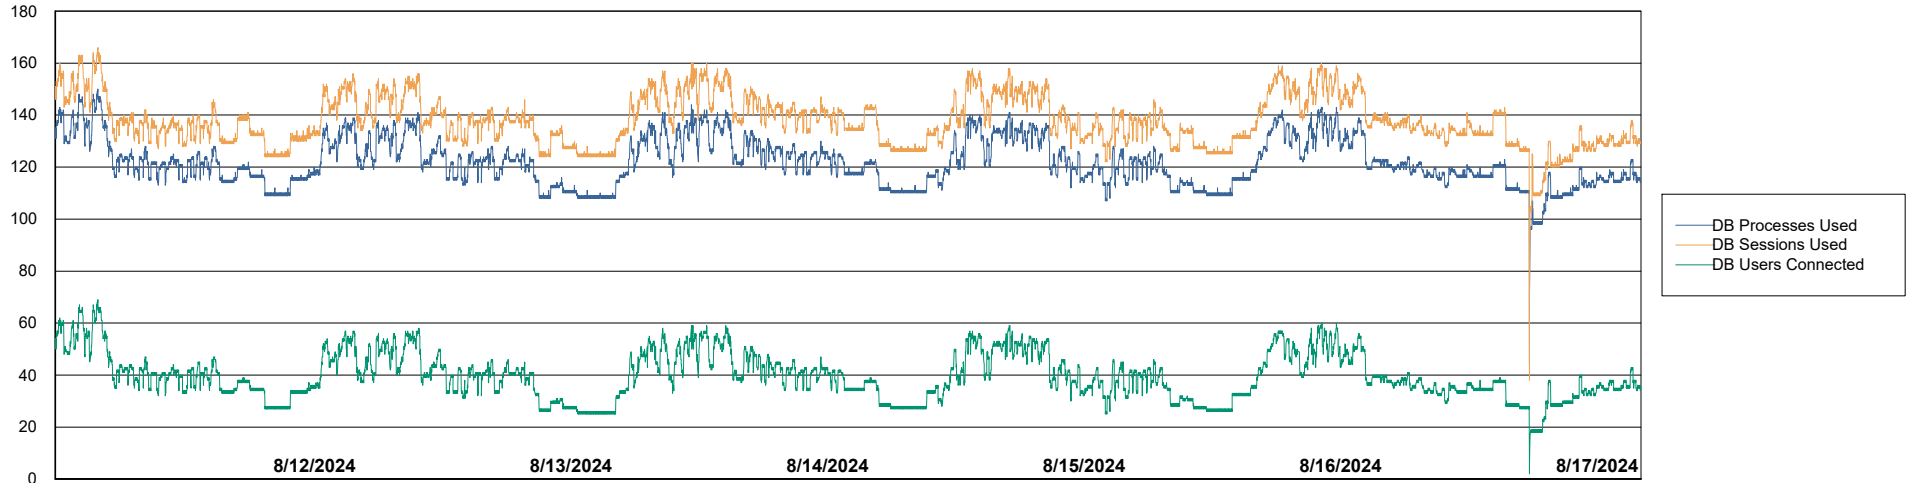

Weekly SLA Customer Report

Customer ECL_Production
Database ID 156

Harddisk Usage ECL_PRD_ECLABS-WEB

	Free disk space on C: (%)	Total disk space on C: (Gb)	Used disk space on C: (Gb)
8/17/2024	25	99	74
8/16/2024	25	99	74
8/15/2024	26	99	73
8/14/2024	27	99	73
8/13/2024	27	99	73
8/12/2024	27	99	72
8/11/2024	27	99	73

Weekly SLA Customer Report

Customer ECL_Production
Database ID 156

Database Performance ECL_PRD_ECLABS_ABS1

Weekly SLA Customer Report

Customer ECL_Production
Database ID 156

Database Performance ECL_PRD_ECLABS-TEST_HSBABS1