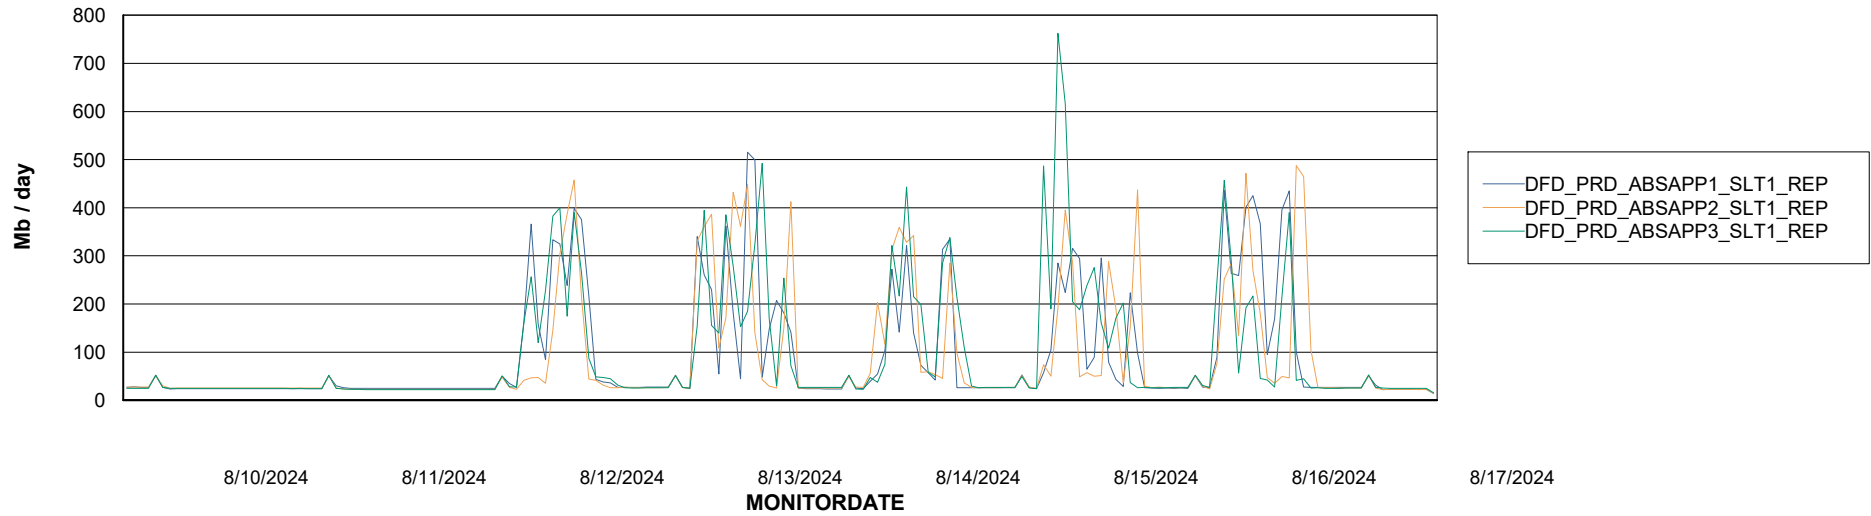

ABSSolute Application ReportServer Services

Avg memory used per ReportServer Service