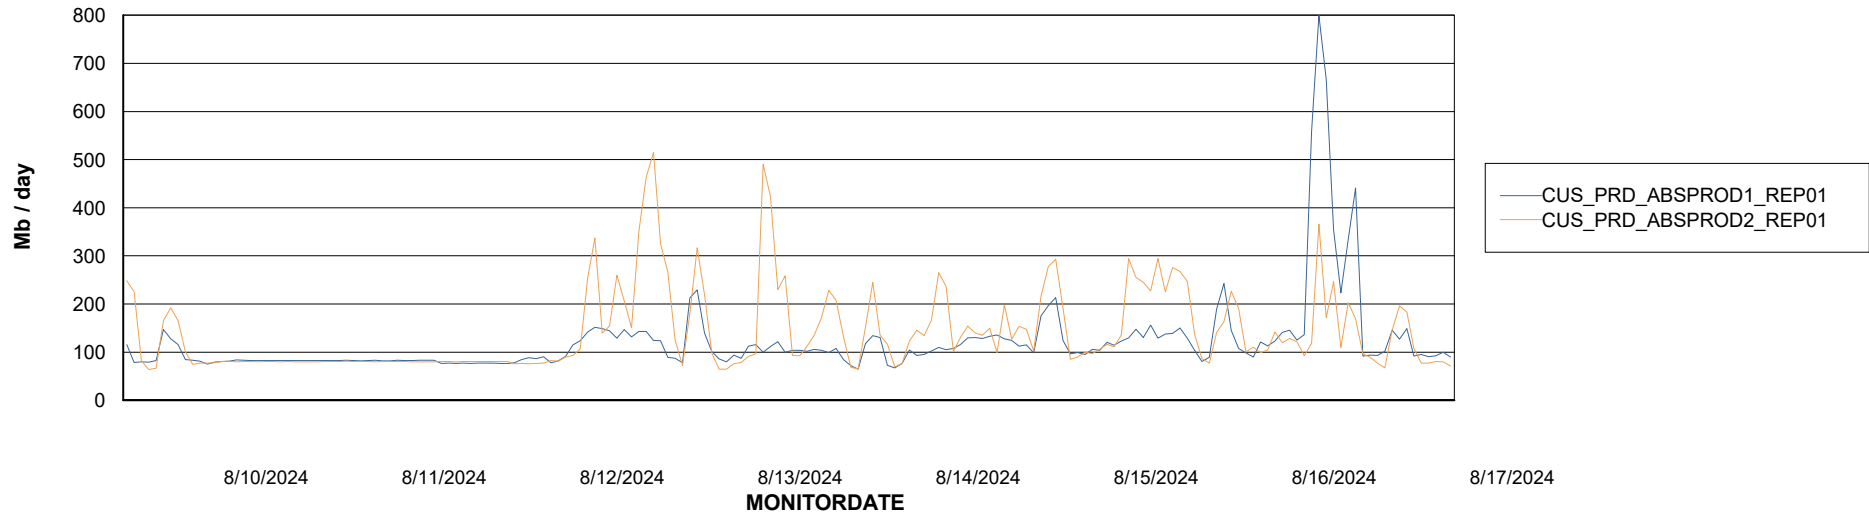

ABSSolute Application ReportServer Services

Avg memory used per ReportServer Service