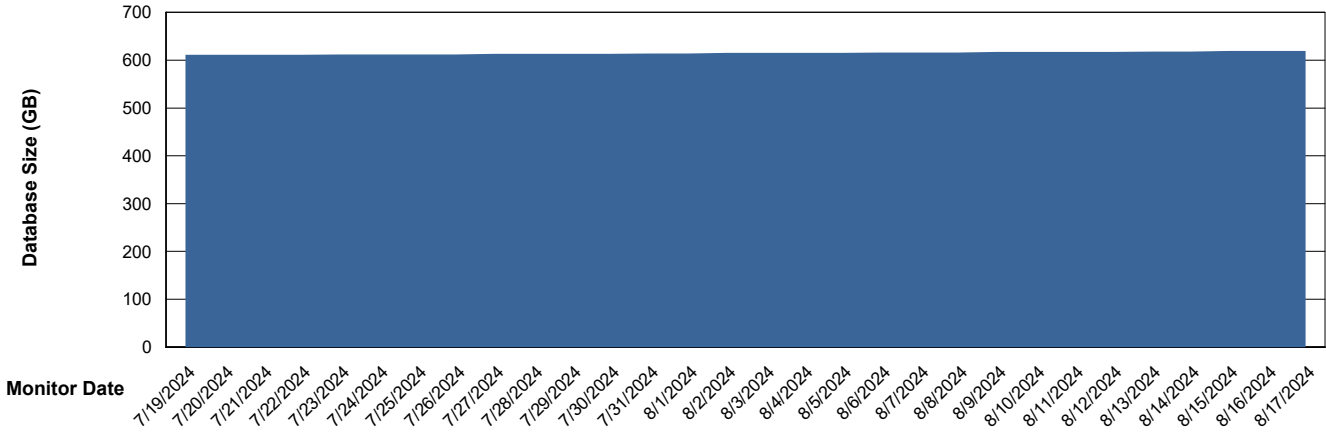

Database growth over last month

Database Tablespace CUS_PRD_ABSDB1_ABS1

Date	Tablespace Name	Filesize (Gb)	Usedsize (Gb)	Percentage free
8/17/2024	ABSDATA	286	231	19
	INDX	444	373	16
8/16/2024	ABSDATA	286	231	19
	INDX	444	372	16
8/15/2024	ABSDATA	286	231	19
	INDX	444	372	16
8/14/2024	ABSDATA	286	231	19
	INDX	444	372	16
8/13/2024	ABSDATA	286	231	19
	INDX	444	372	16
8/12/2024	ABSDATA	286	231	19
	INDX	444	371	16
8/11/2024	ABSDATA	286	231	19
	INDX	444	371	16