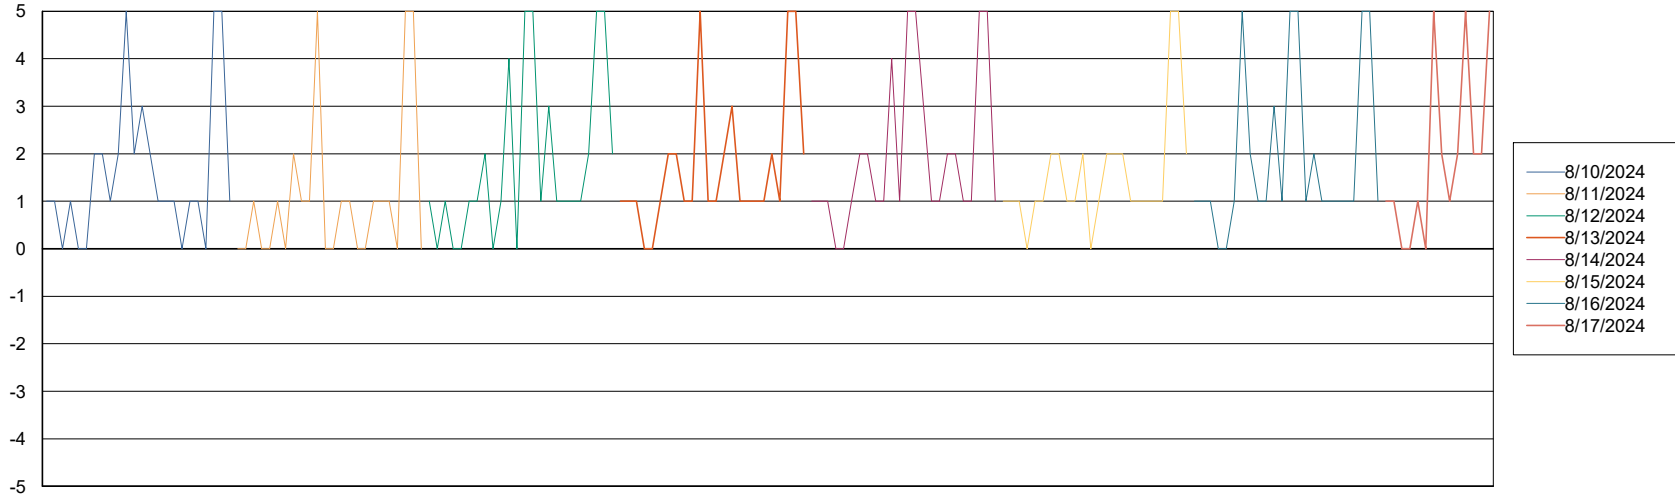

Standby Database Health CUS_Production (24/7)

Recovery lag for last 7 days