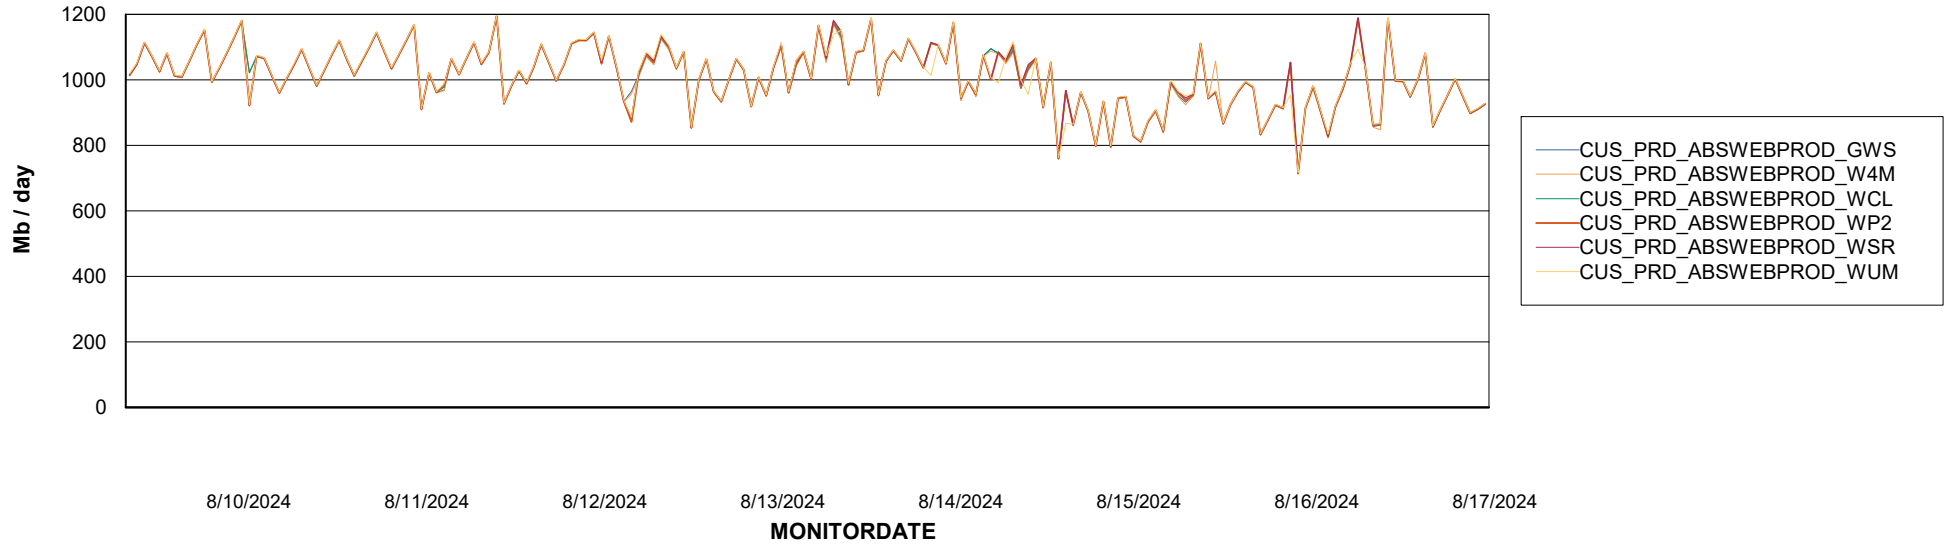

ABSSolute Web Component Services

Avg memory used per ABS Web component