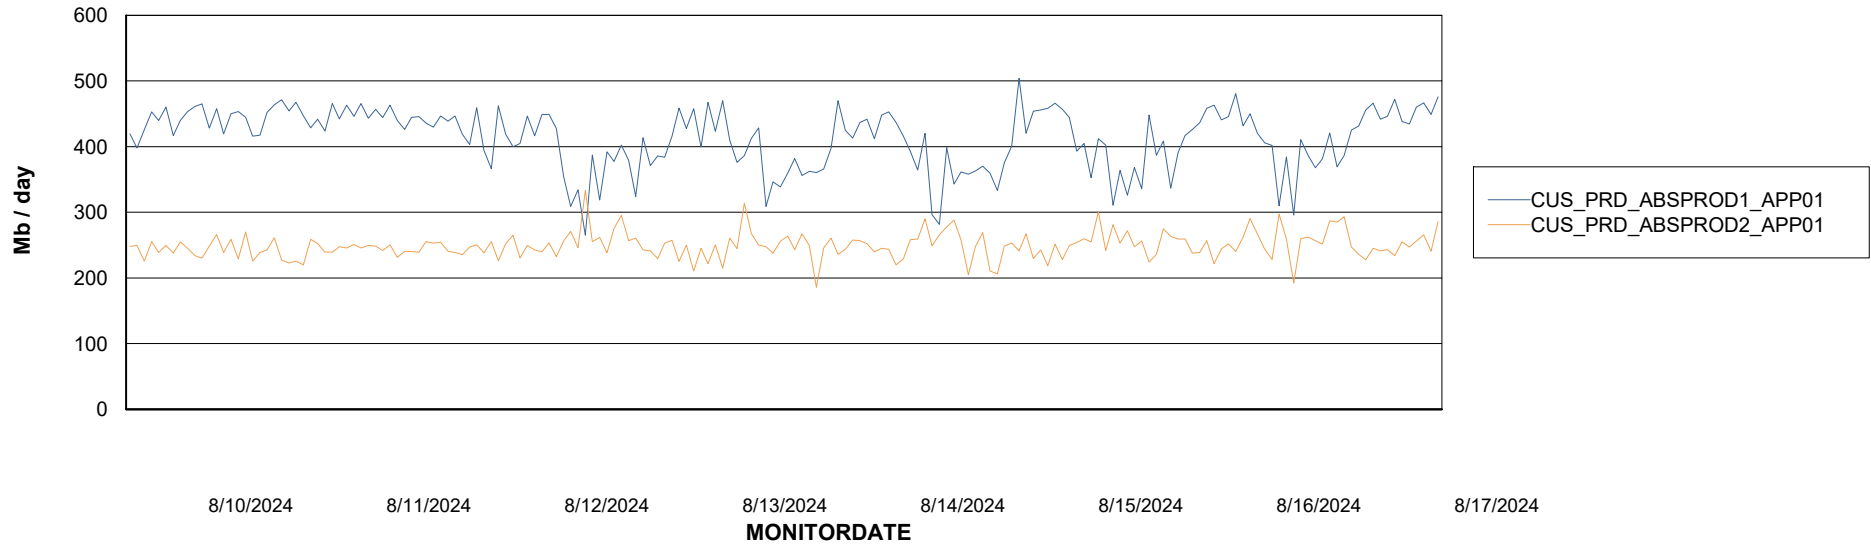

ABSSolute Application Server Services

Avg memory used per ABS Server Service