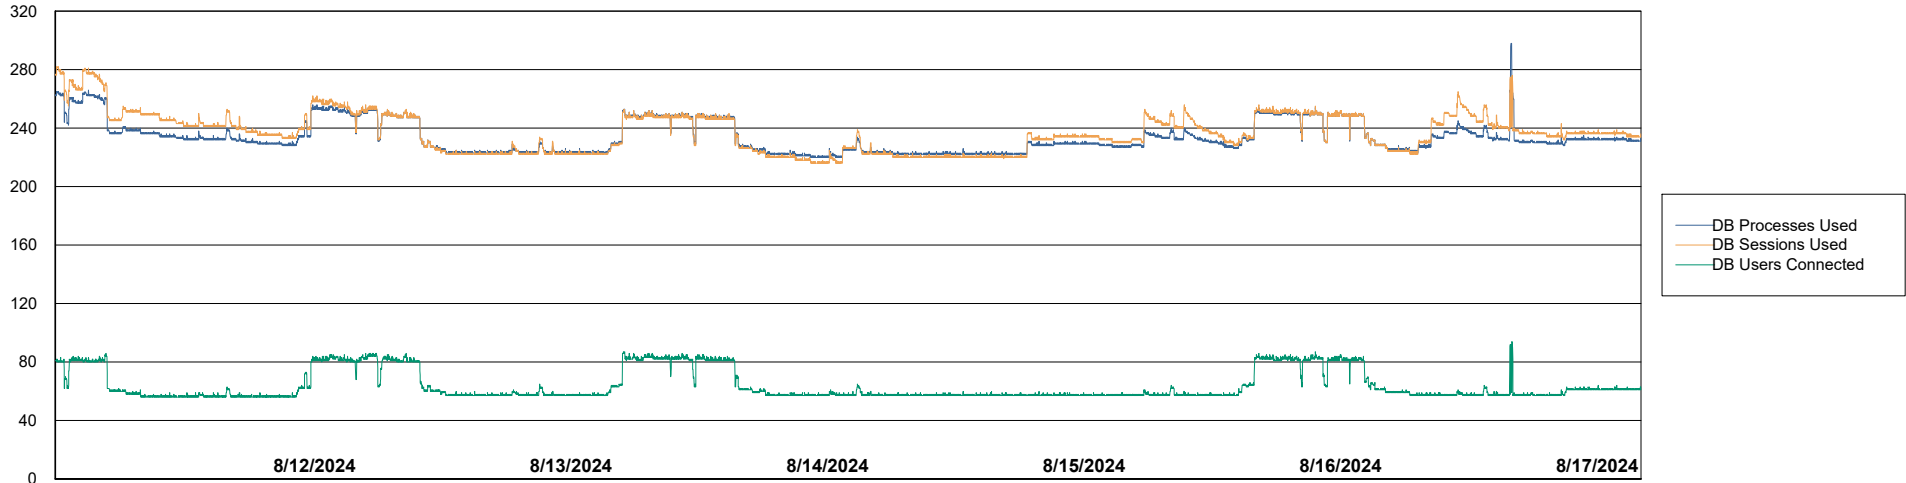

Database Performance CLO_PRD_CLO-ORA01_ABS1