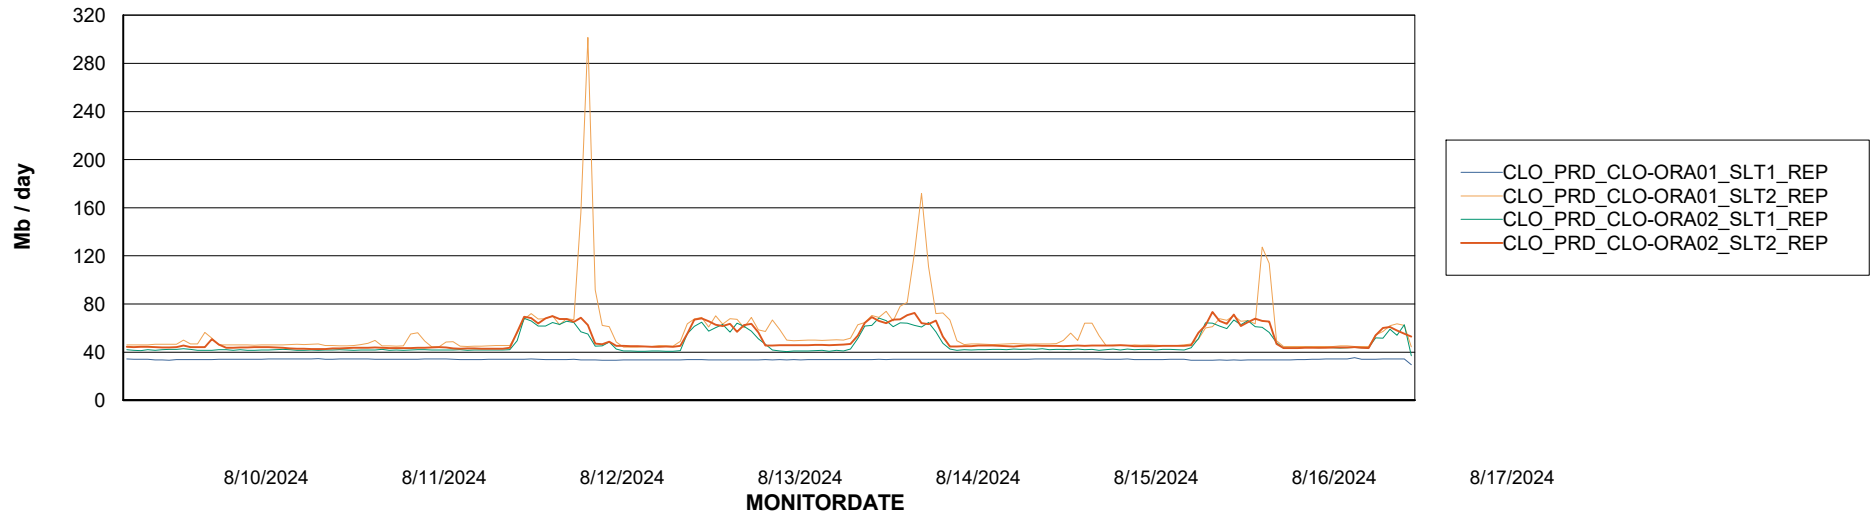

ABSSolute Application ReportServer Services

Avg memory used per ReportServer Service