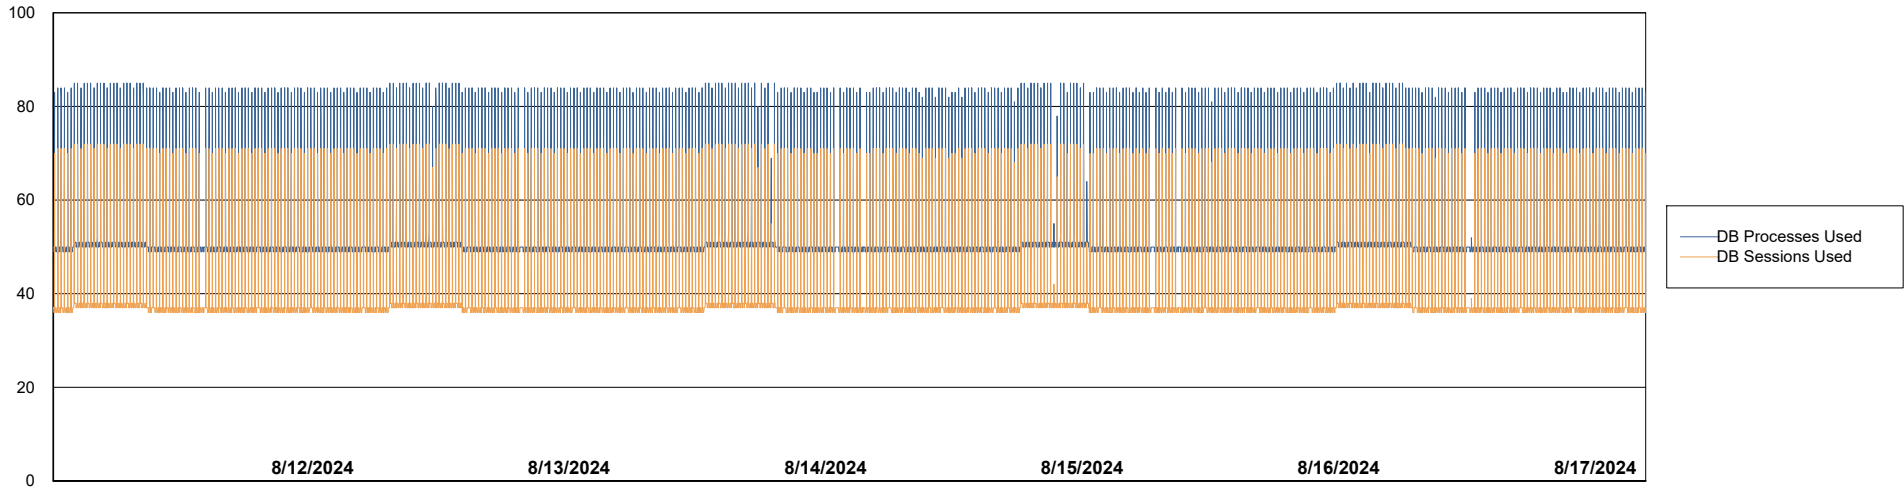

Database Performance CLO_PRD_CLO-ORA02_HSBABS1

DB Processes Max 1,000