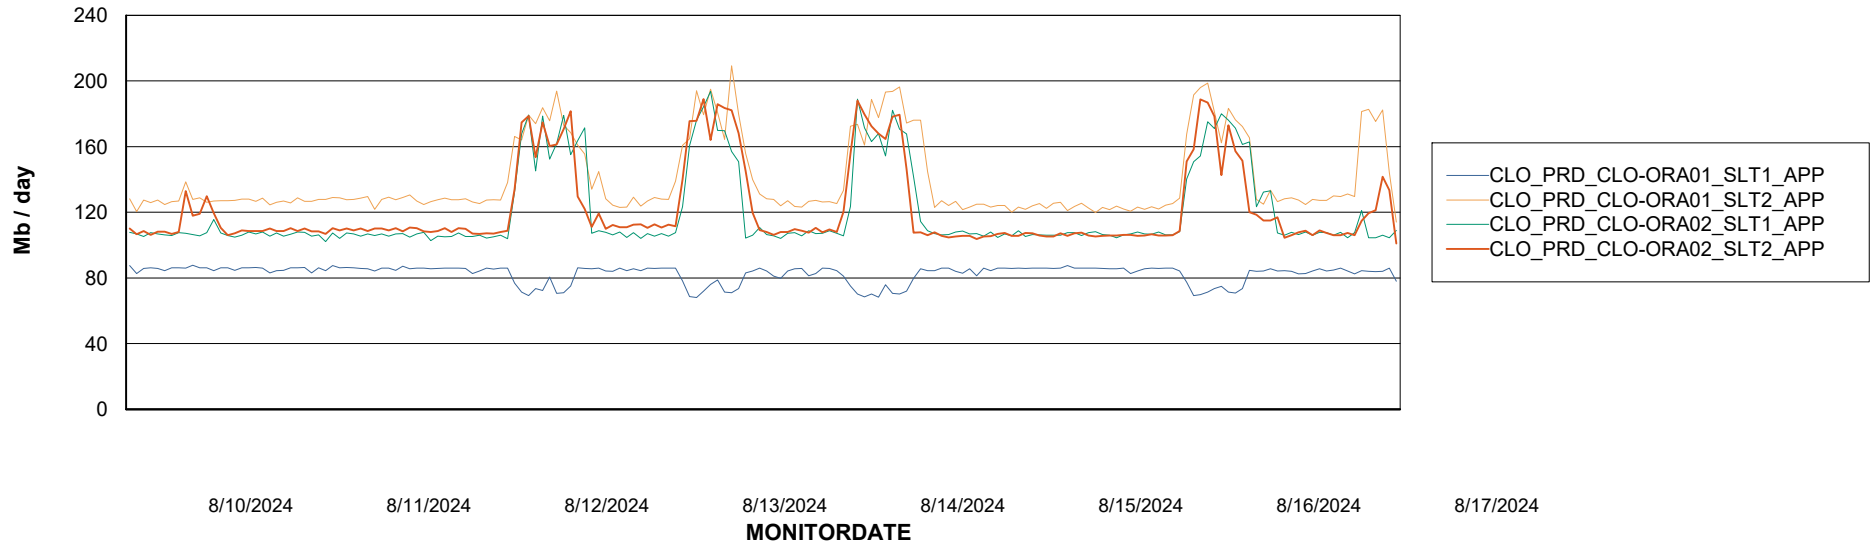

ABSSolute Application Server Services

Avg memory used per ABS Server Service