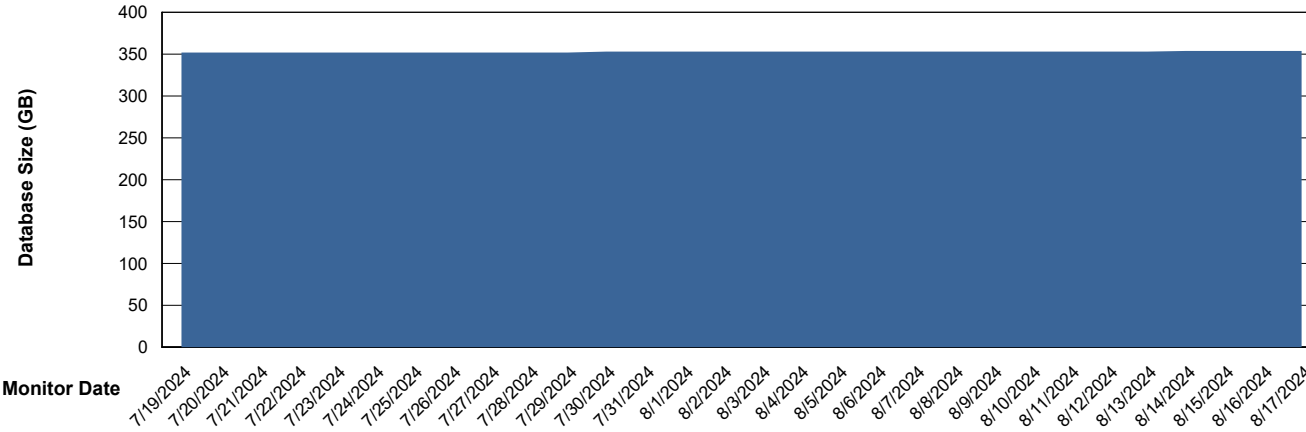

Database growth over last month

Database Tablespace CLO_PRD_CLO-ORA01_ABS1

Date	Tablespace Name	Filesize (Gb)	Usedsize (Gb)	Percentage free
8/17/2024	ABSDATA	112	93	17
	INDX	284	236	17
8/16/2024	ABSDATA	112	93	17
	INDX	284	236	17
8/15/2024	ABSDATA	112	93	17
	INDX	284	236	17
8/14/2024	ABSDATA	112	93	17
	INDX	284	236	17
8/13/2024	ABSDATA	112	93	17
	INDX	284	236	17
8/12/2024	ABSDATA	112	92	17
	INDX	284	236	17
8/11/2024	ABSDATA	112	92	17
	INDX	284	236	17