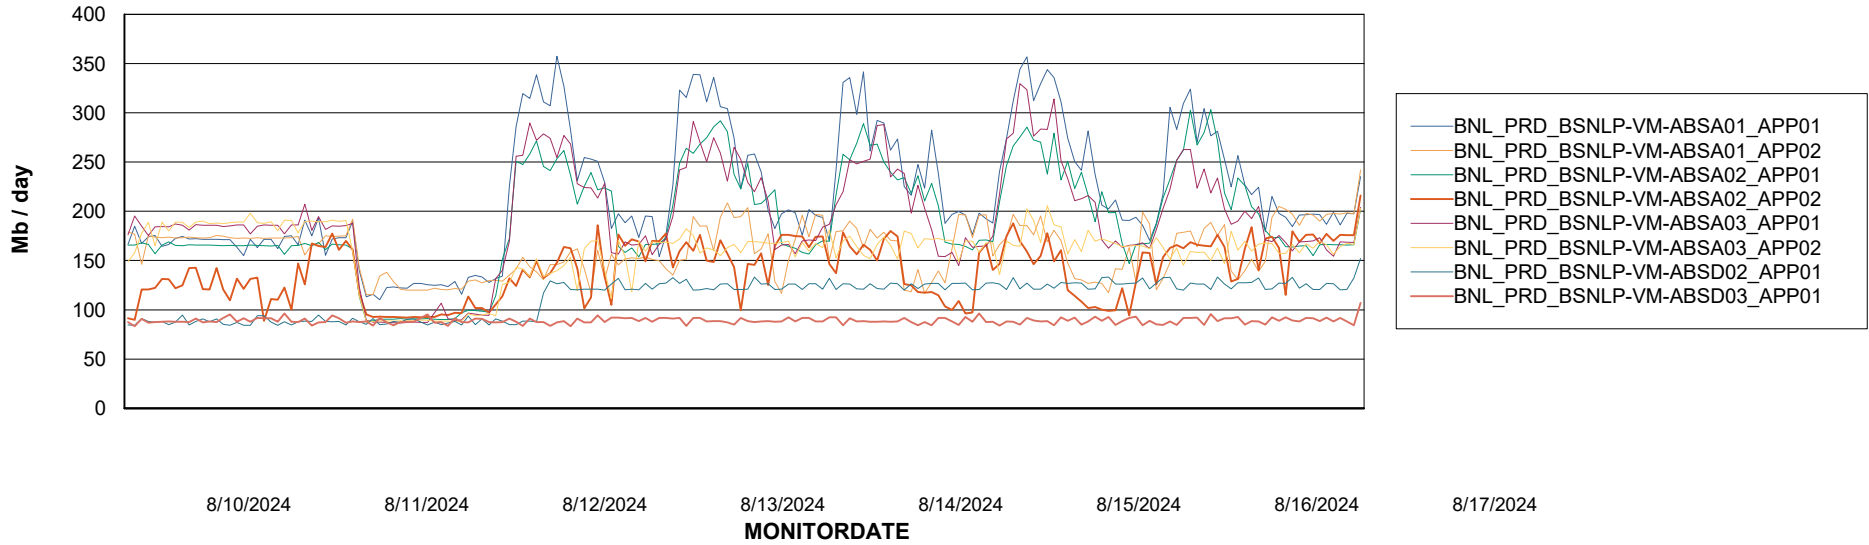

ABSolute Application Server Services

Avg memory used per ABS Server Service