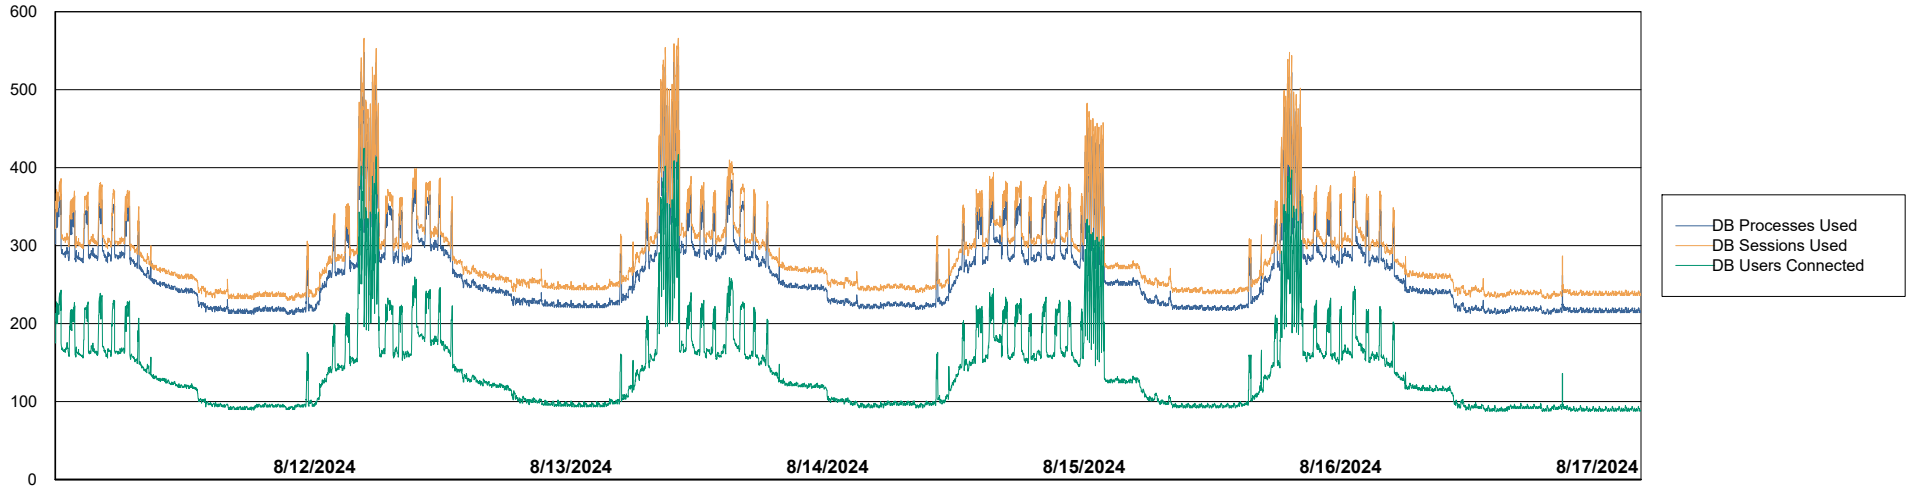

Weekly SLA Customer Report

Customer BNL_Production
Database ID 83

Database Performance BNLDB_Production

Weekly SLA Customer Report

Customer BNL_Production
Database ID 83

Database Performance BNLDB_Standby

DB Processes Max 1,000
DB Processes Max 4
DB Processes Max 0