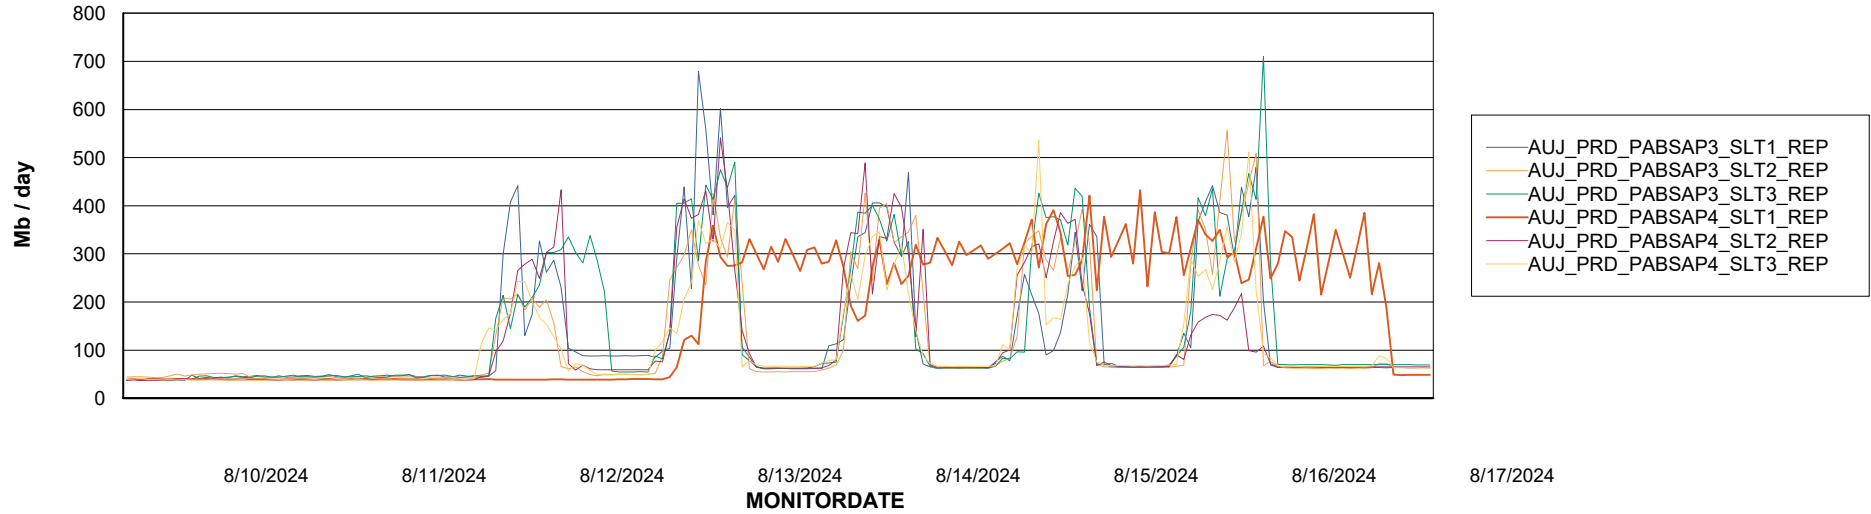

ABSSolute Application ReportServer Services

Avg memory used per ReportServer Service