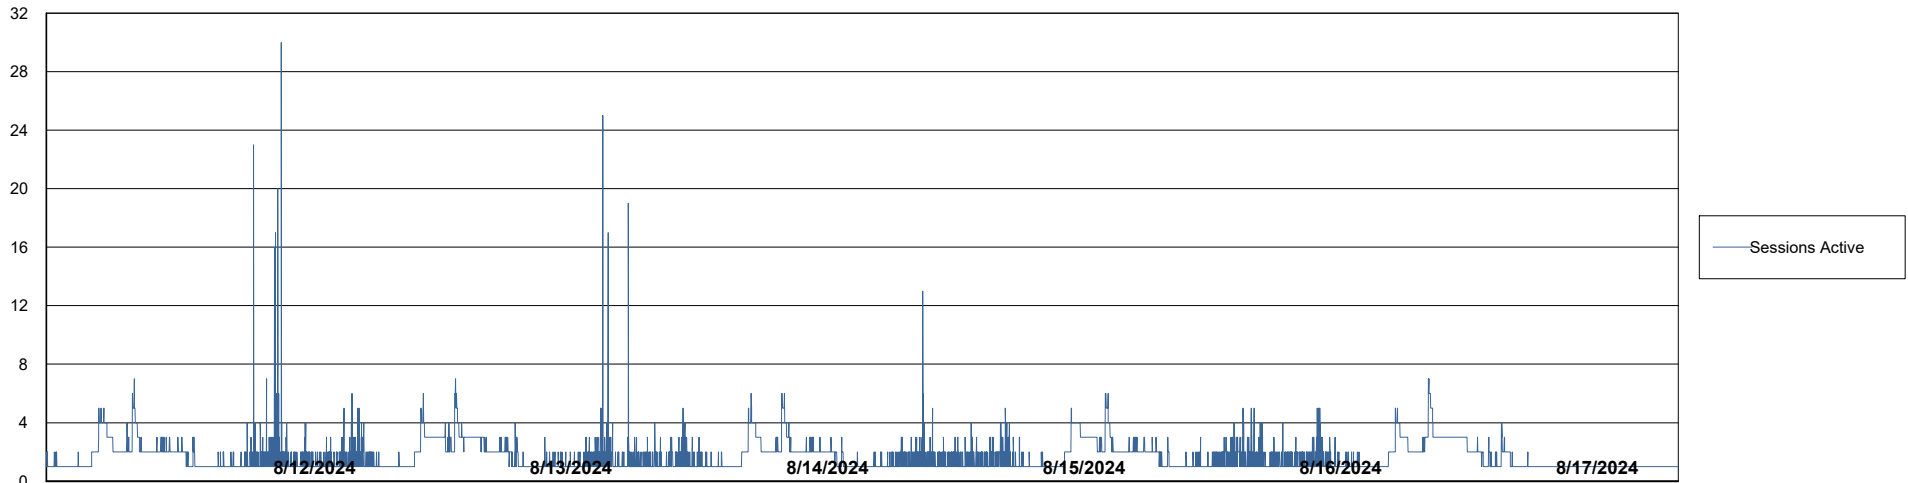

Weekly SLA Customer Report

Customer AUJ_Production
Database ID 185

Database Performance AUJ_BI2_DB

Weekly SLA Customer Report

Customer AUJ_Production
Database ID 185

Database Performance AUJ_DB2_Primary

Weekly SLA Customer Report

Customer AUJ_Production
Database ID 185

DATABASE SIZE AUJ_BI2_DB

Database growth over last month

DATABASE SIZE AUJ_DB2_Primary

Database growth over last month

Weekly SLA Customer Report

Customer AUJ_Production
Database ID 185