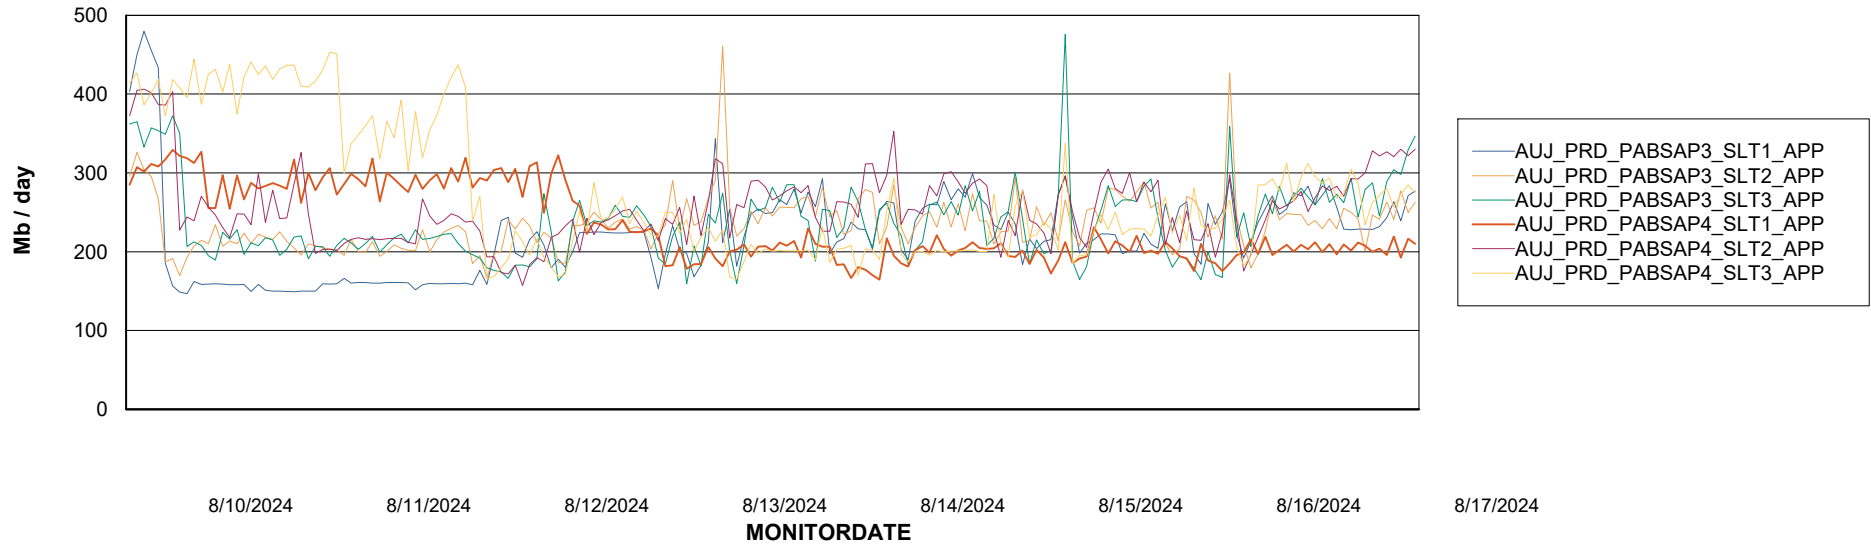

ABSSolute Application Server Services

Avg memory used per ABS Server Service