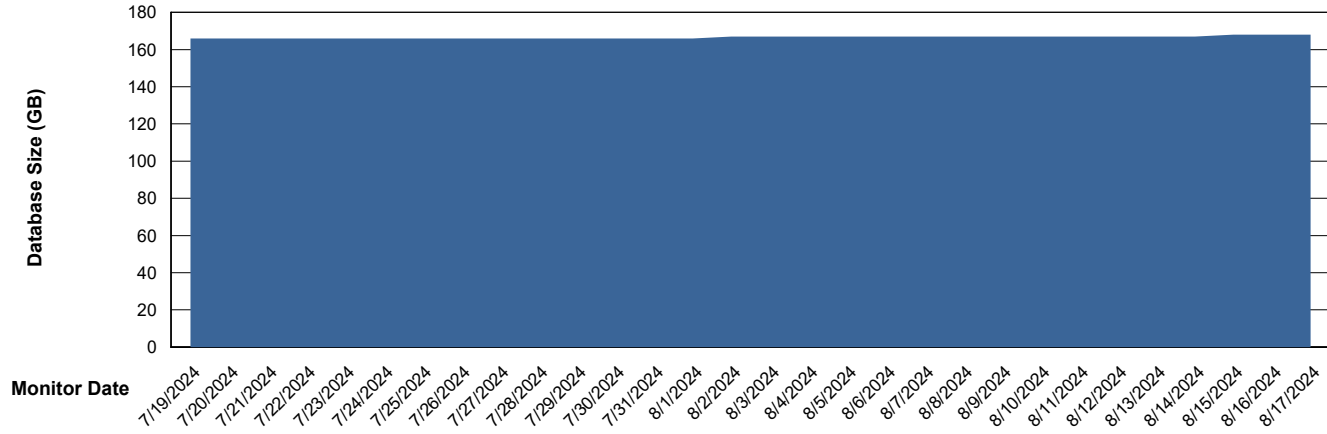

Weekly SLA Customer Report

Customer AUJ_Production
Database ID 185

Database Performance AUJ_BI2_DB

Weekly SLA Customer Report

Customer AUJ_Production
Database ID 185

Database Performance AUJ_DB2_Primary

Weekly SLA Customer Report

Customer AUJ_Production
Database ID 185

DATABASE SIZE AUJ_BI2_DB

Database growth over last month

DATABASE SIZE AUJ_DB2_Primary

Database growth over last month

Weekly SLA Customer Report

Customer AUJ_Production
Database ID 185