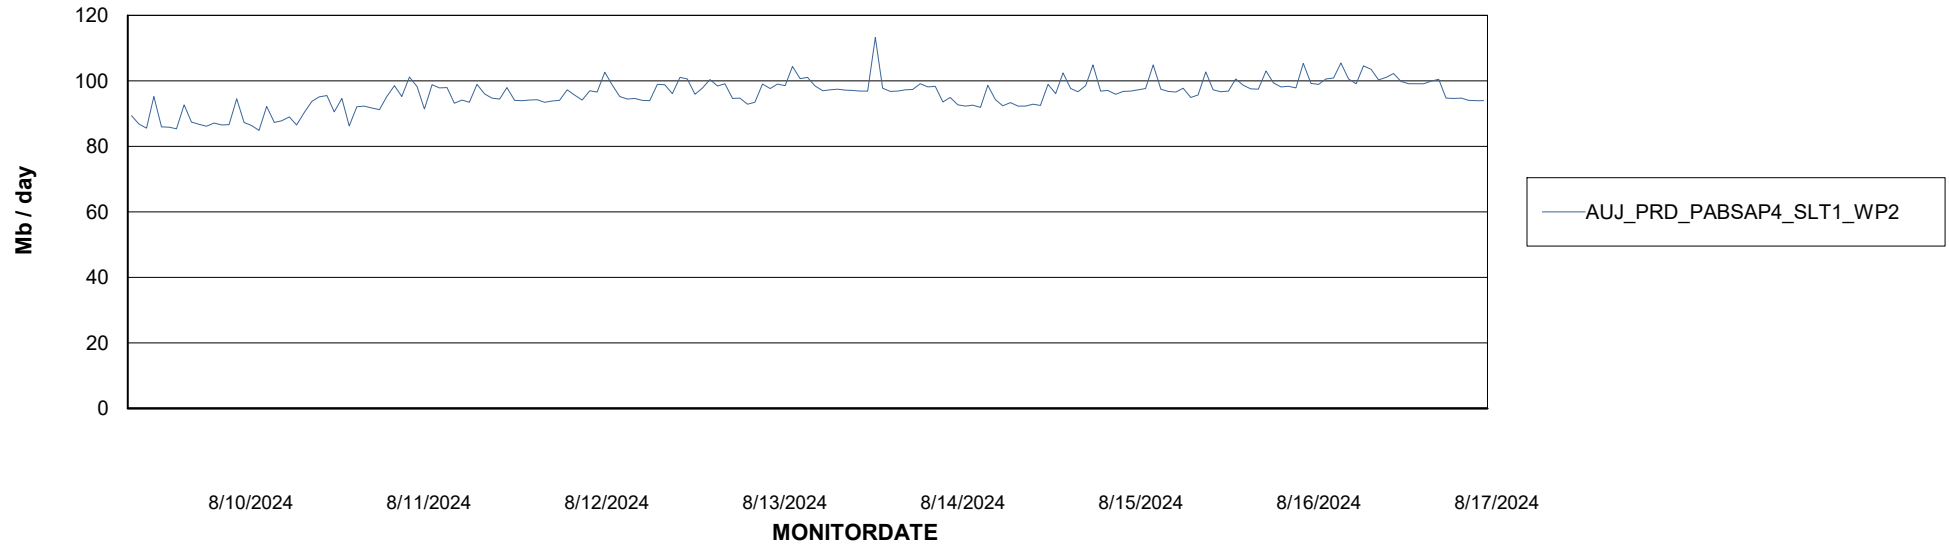

ABSSolute Application ReportServer Services

Avg memory used per ReportServer Service

Weekly SLA Customer Report

Customer AUJ_Production
Database ID 185

ABSSolute Web Component Services

Avg memory used per ABS Web component