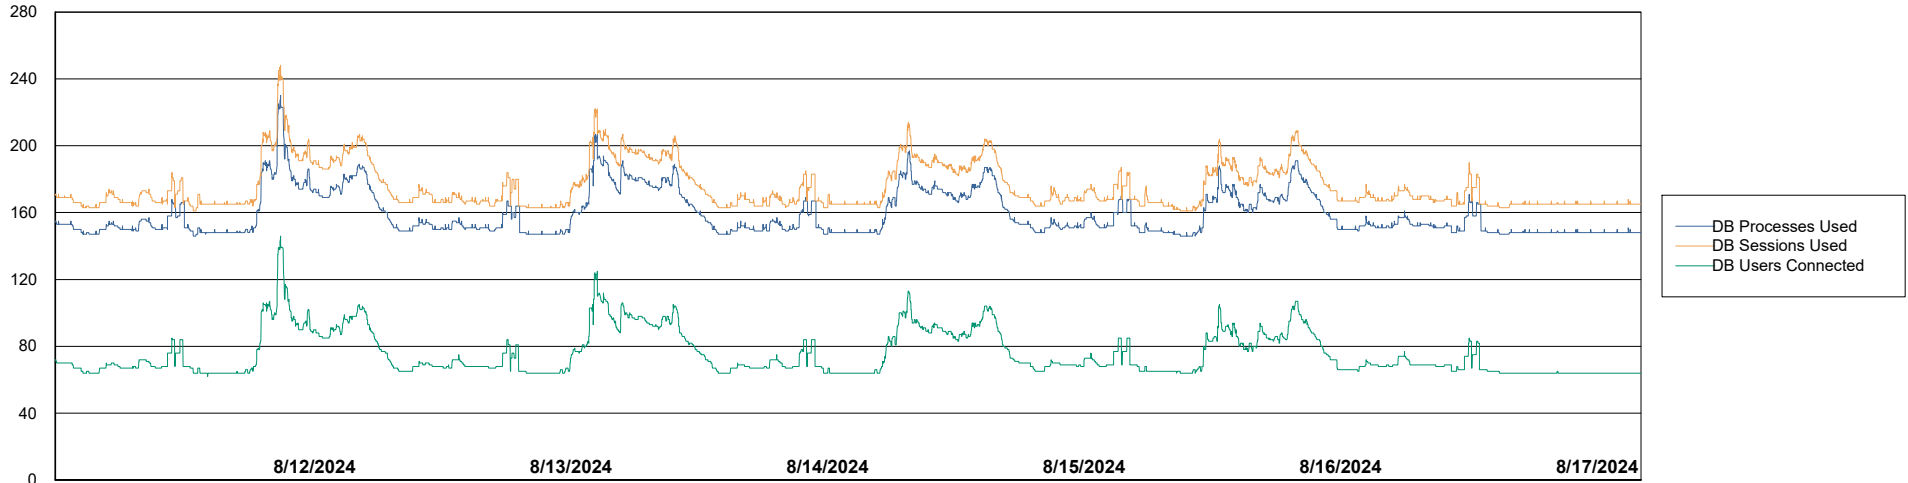

Weekly SLA Customer Report

Customer AUJ_Production
Database ID 185

Database Performance AUJ_BI2_DB

Weekly SLA Customer Report

Customer AUJ_Production
Database ID 185

Database Performance AUJ_DB2_Primary

Weekly SLA Customer Report