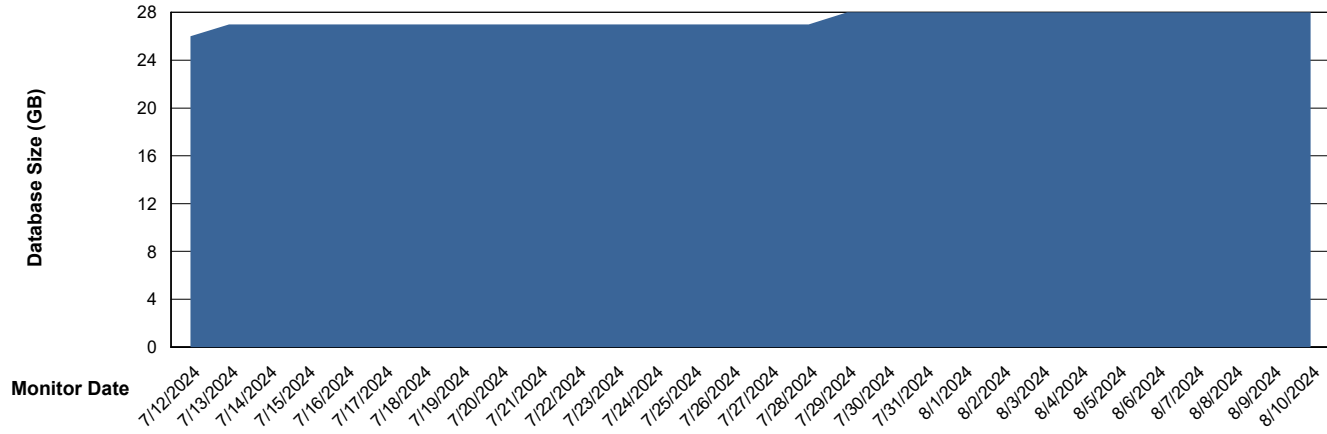

DB Processes Max 4
DB Processes Max 0
DB Processes Max 1,000

Weekly SLA Customer Report

Customer XMX Production (24/7)
 Database ID 146

DATABASE SIZE XMX_PROD_ABSDB01_PRDB_ABS1

Database growth over last month

Database Tablespace XMX_PROD_ABSDB01_PRDB_ABS1

Date	Tablespace Name	Filesize (Gb)	Usedsize (Gb)	Percentage free
8/10/2024	ABSDATA	16	12	25
	INDX	8	0	100
8/9/2024	ABSDATA	16	12	26
	INDX	8	0	100
8/8/2024	ABSDATA	16	12	26
	INDX	8	0	100
8/7/2024	ABSDATA	16	12	27
	INDX	8	0	100
8/6/2024	ABSDATA	16	12	27
	INDX	8	0	100
8/5/2024	ABSDATA	16	12	27
	INDX	8	0	100
8/4/2024	ABSDATA	16	12	28
	INDX	8	0	100

Weekly SLA Customer Report

Customer XMX Production (24/7)
Database ID 146

Standby Database Health XMX Production (24/7)

Recovery lag for last 7 days

Weekly SLA Customer Report

Customer XMX Production (24/7)
Database ID 146