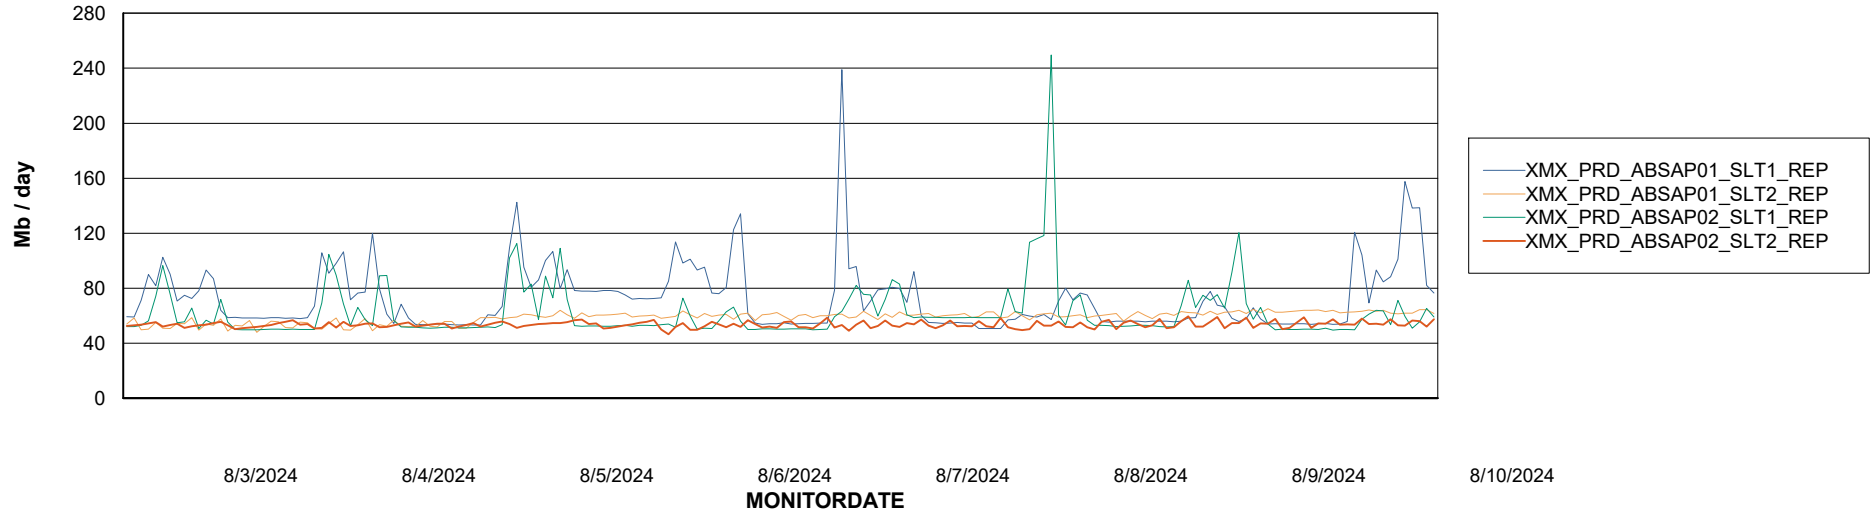

ABSSolute Application ReportServer Services

Avg memory used per ReportServer Service