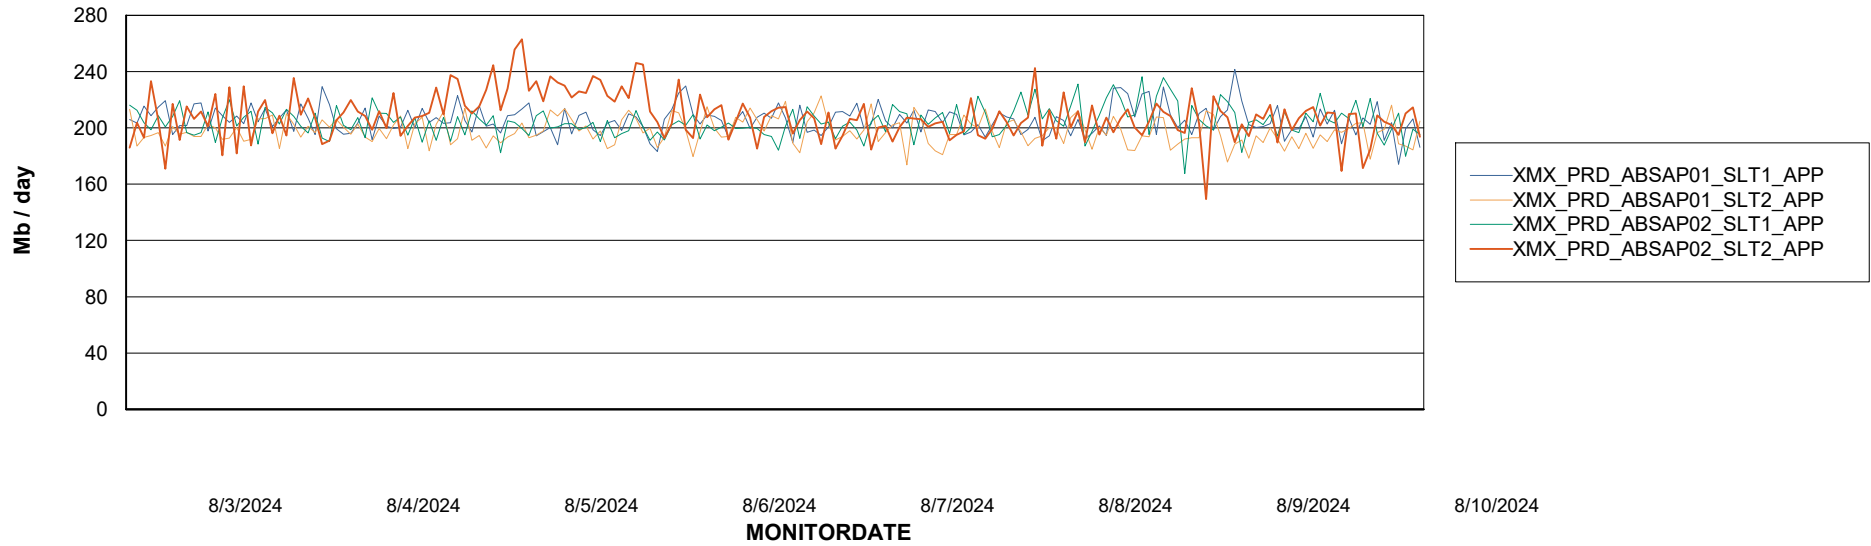

ABSSolute Application Server Services

Avg memory used per ABS Server Service