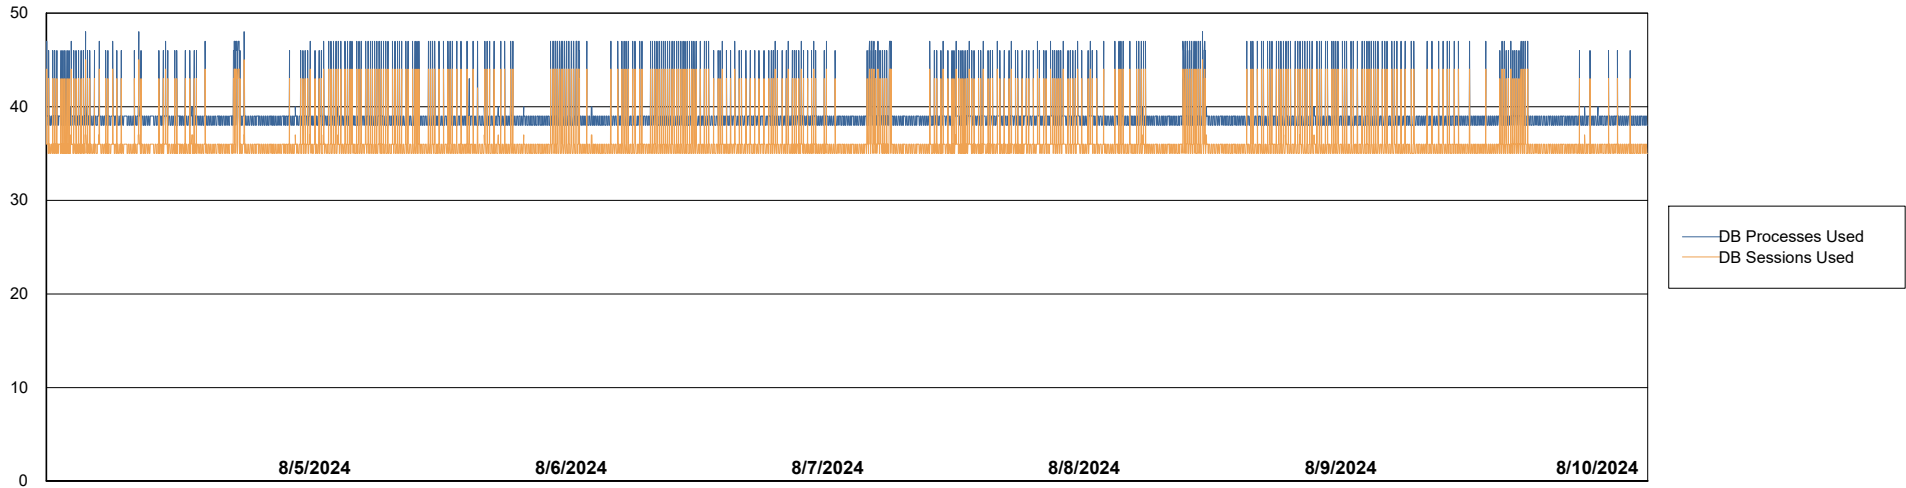

Database Performance VOS_PRD_ABSORA2-2022_HSBABS1

DB Processes Max 1,000