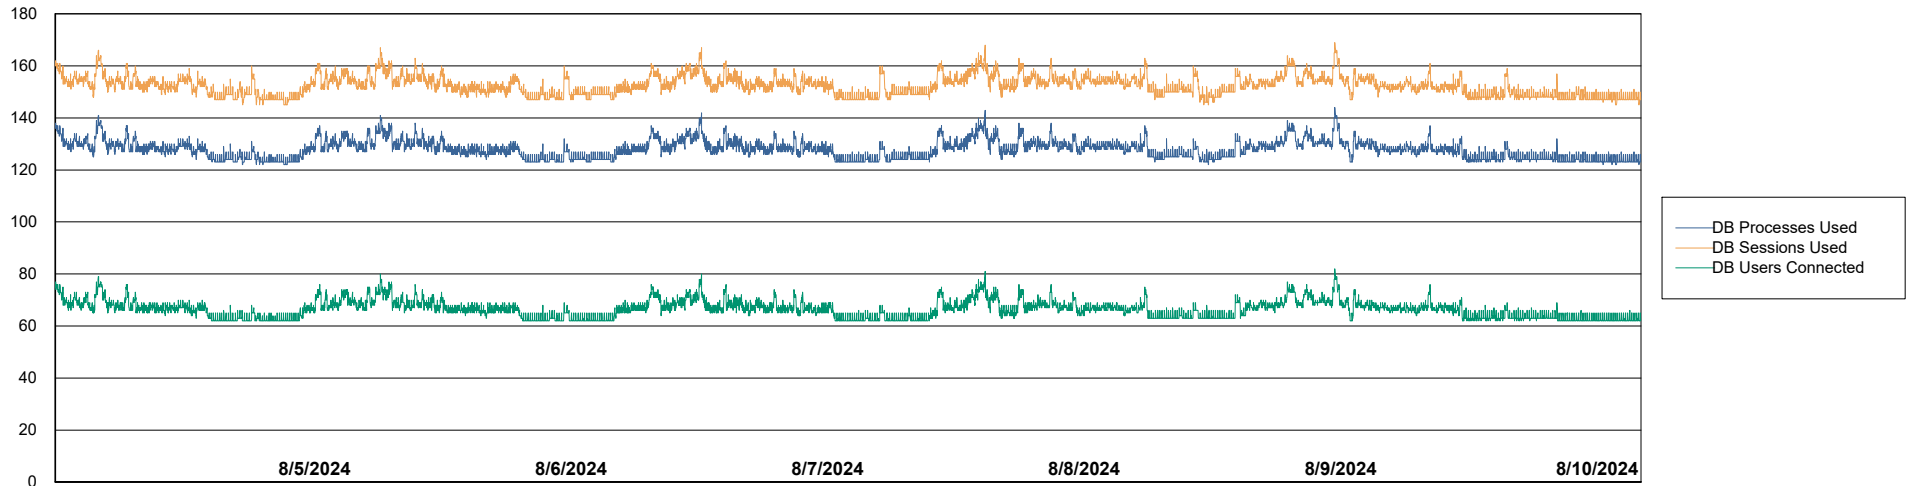

Weekly SLA Customer Report

Customer VOS_Production
Database ID 143

Database Performance VOS_PRD_ABSBI-2018_ABS1

Weekly SLA Customer Report

Customer VOS_Production
Database ID 143

Database Performance VOS_PRD_ABSORA1-2022_ABS1