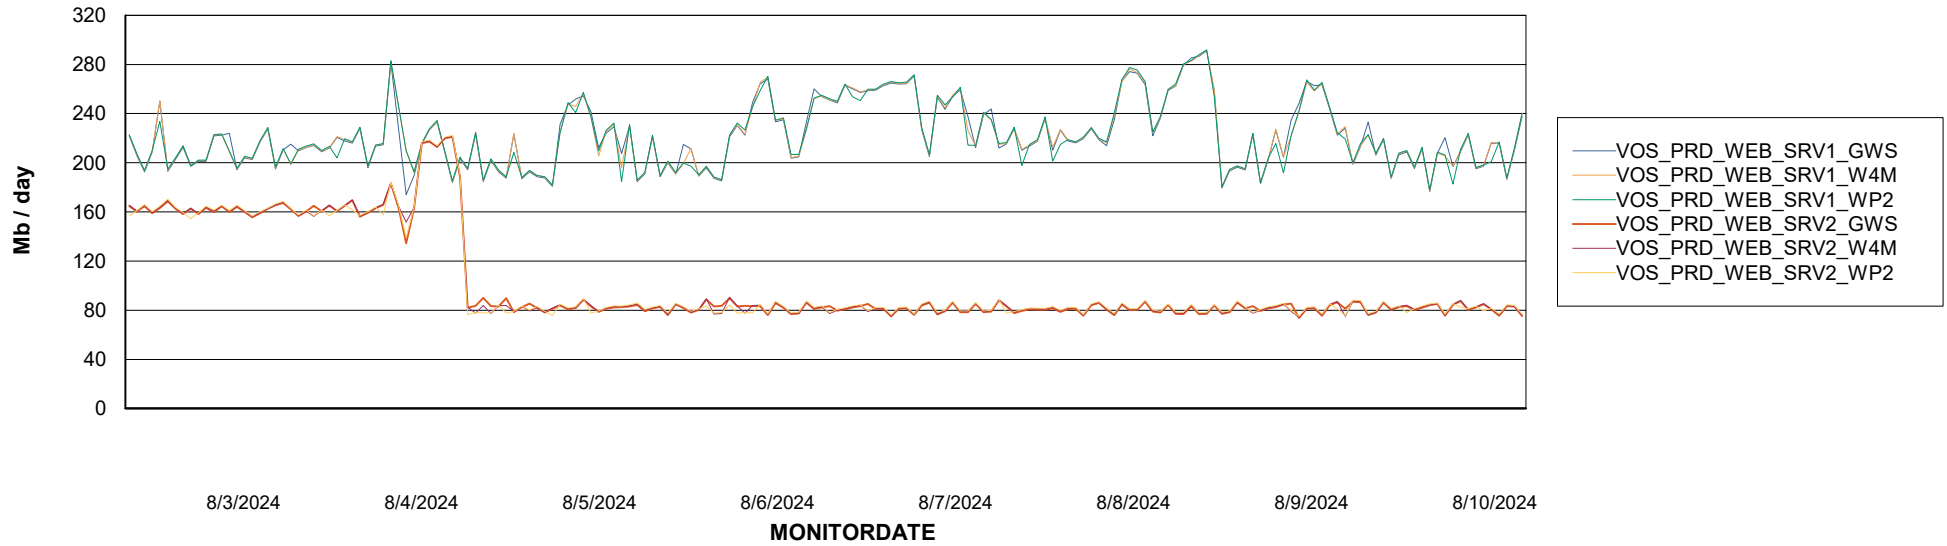

ABSSolute Web Component Services

Avg memory used per ABS Web component