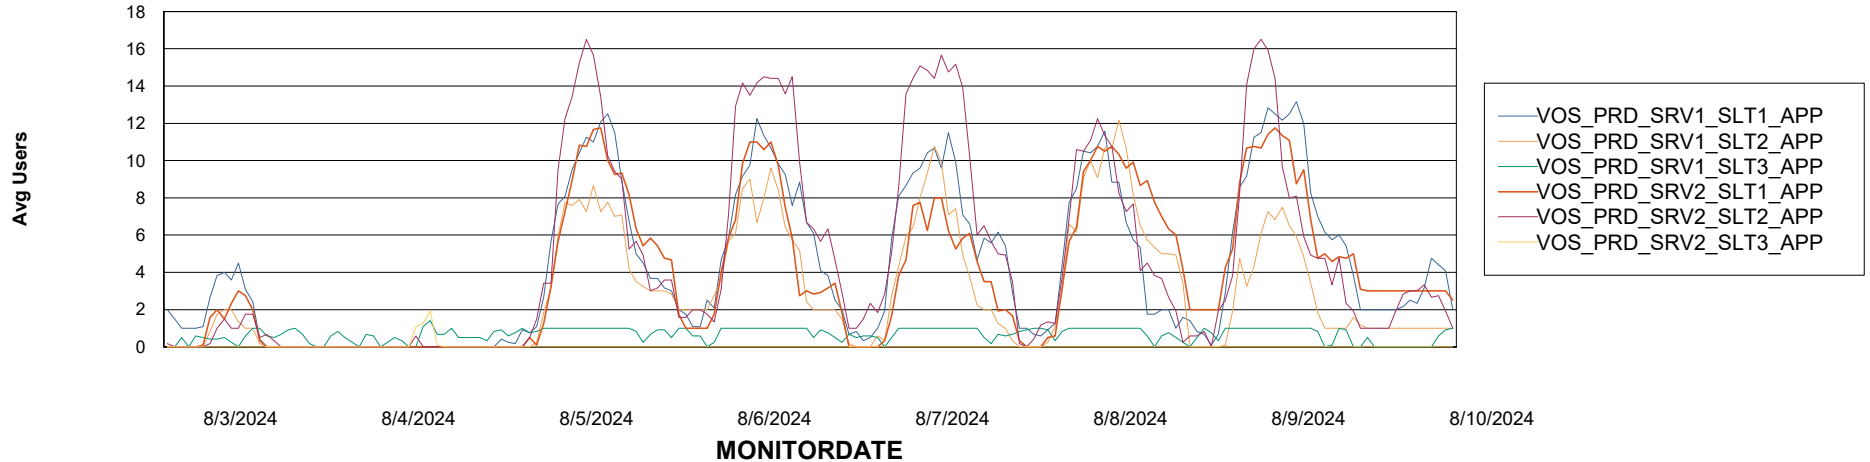

Avg users per day per ABS server