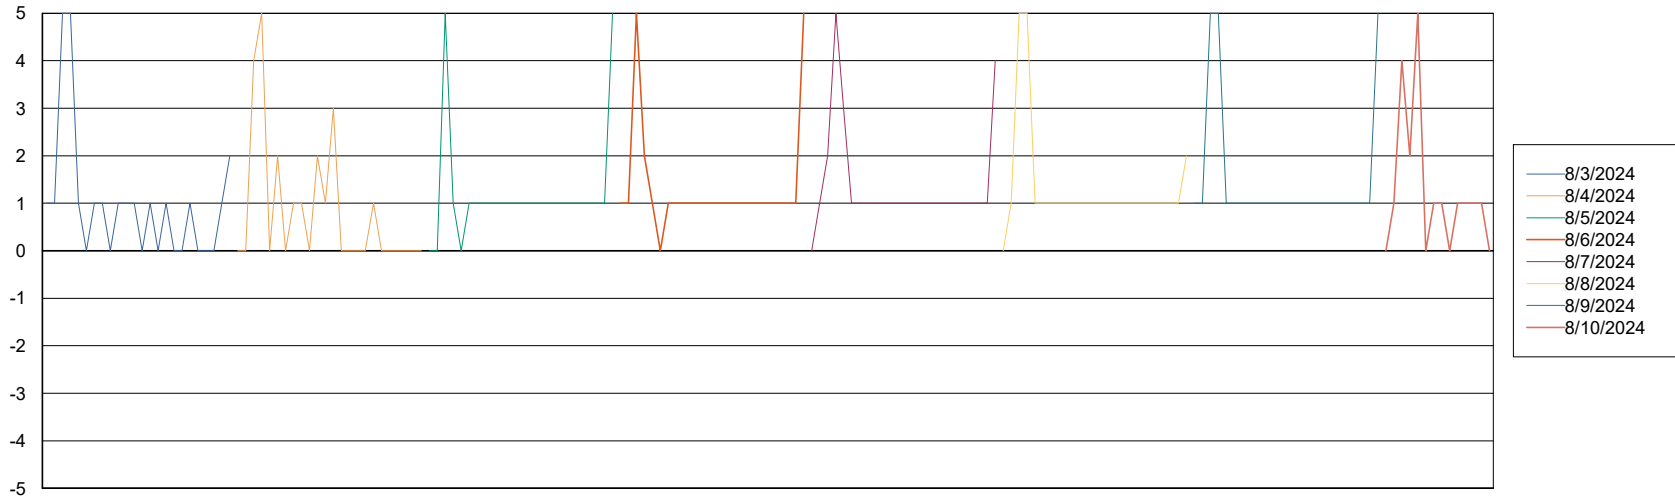

Standby Database Health VOS_Production

Recovery lag for last 7 days