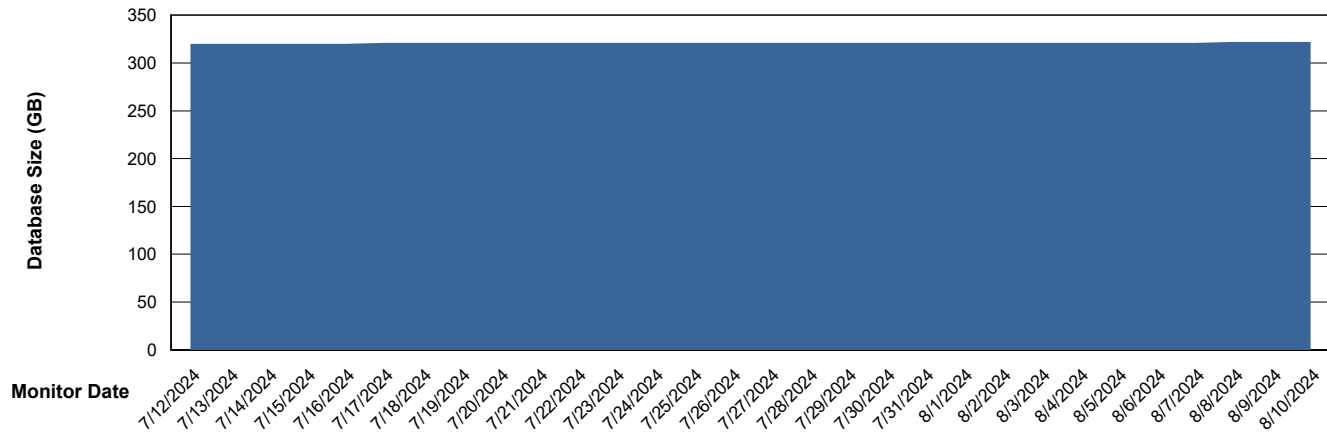

DATABASE SIZE VOS_PRD_ABSORA1-2022_ABS1

Database growth over last month