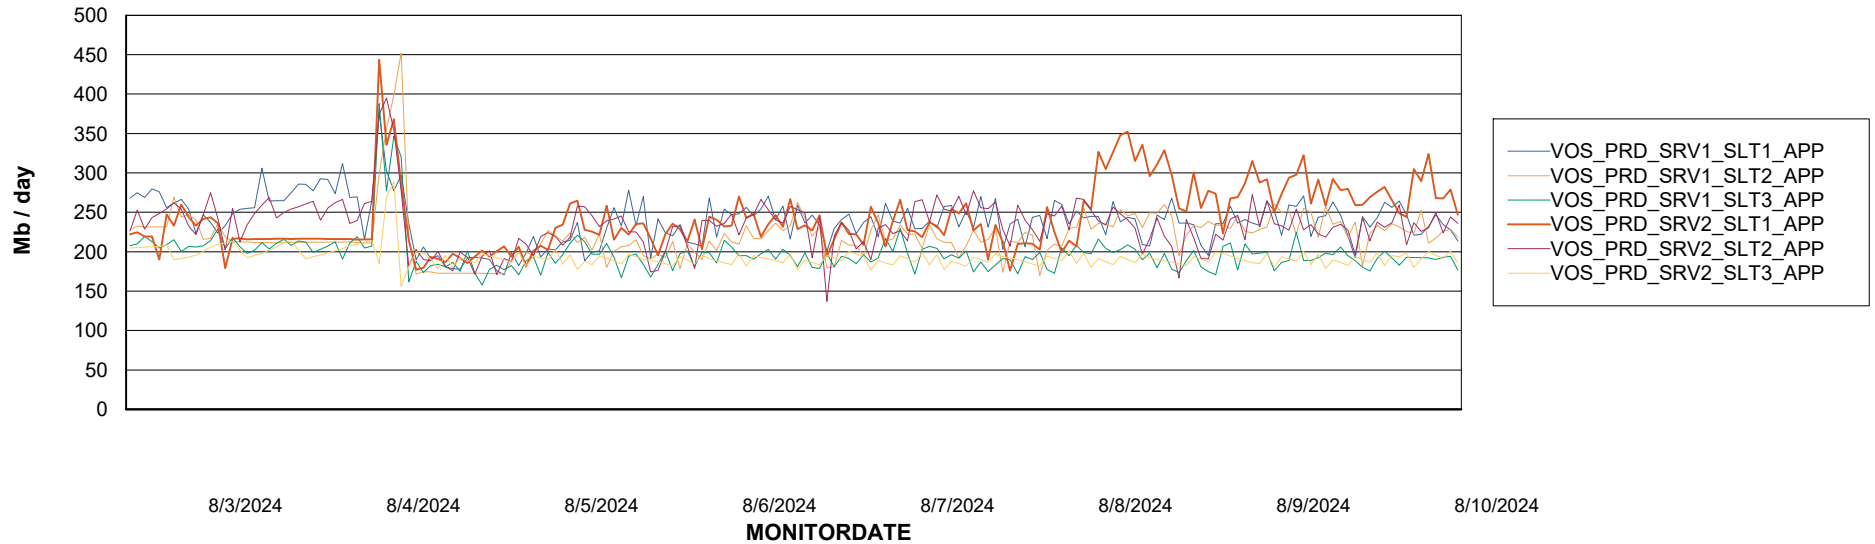

ABSSolute Application Server Services

Avg memory used per ABS Server Service