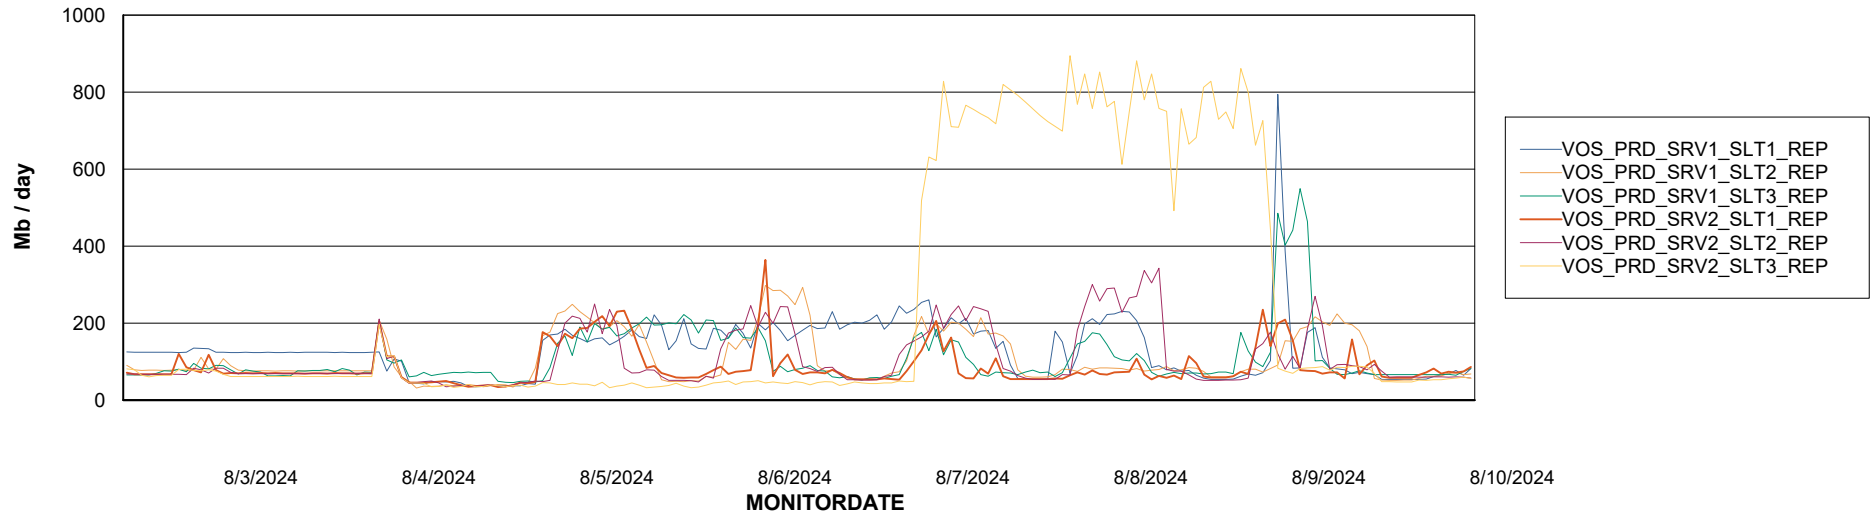

Avg memory used per ABS Server Service

Avg users per day per ABS server

Weekly SLA Customer Report

Customer VOS_Production
Database ID 143

ABSSolute Application ReportServer Services

Avg memory used per ReportServer Service