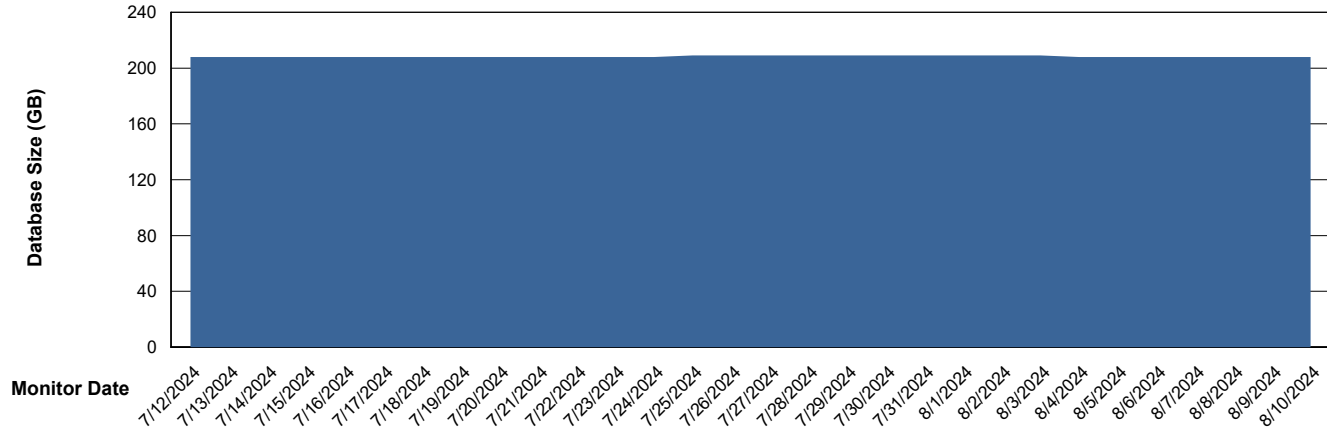

DATABASE SIZE VOS_PRD_ABSBI-2018_ABS1

Database growth over last month