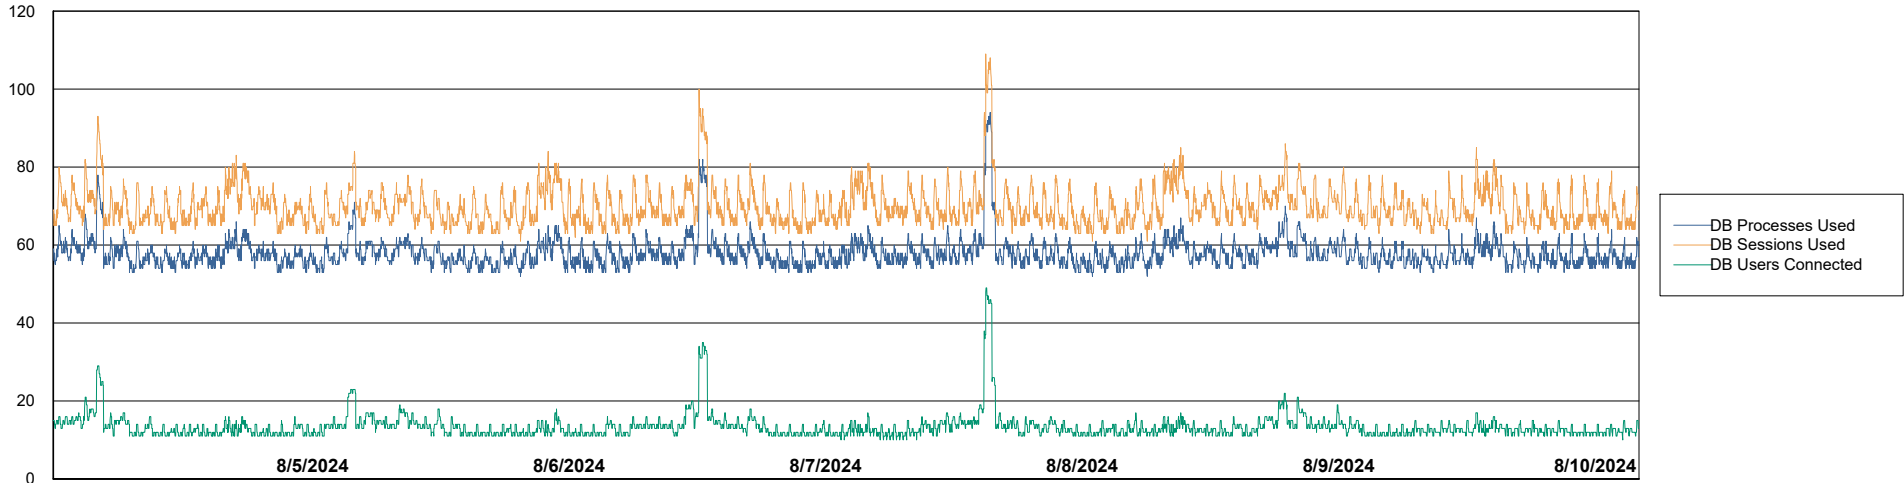

Database Performance VOS_PRD_ABSBI-2018_ABS1