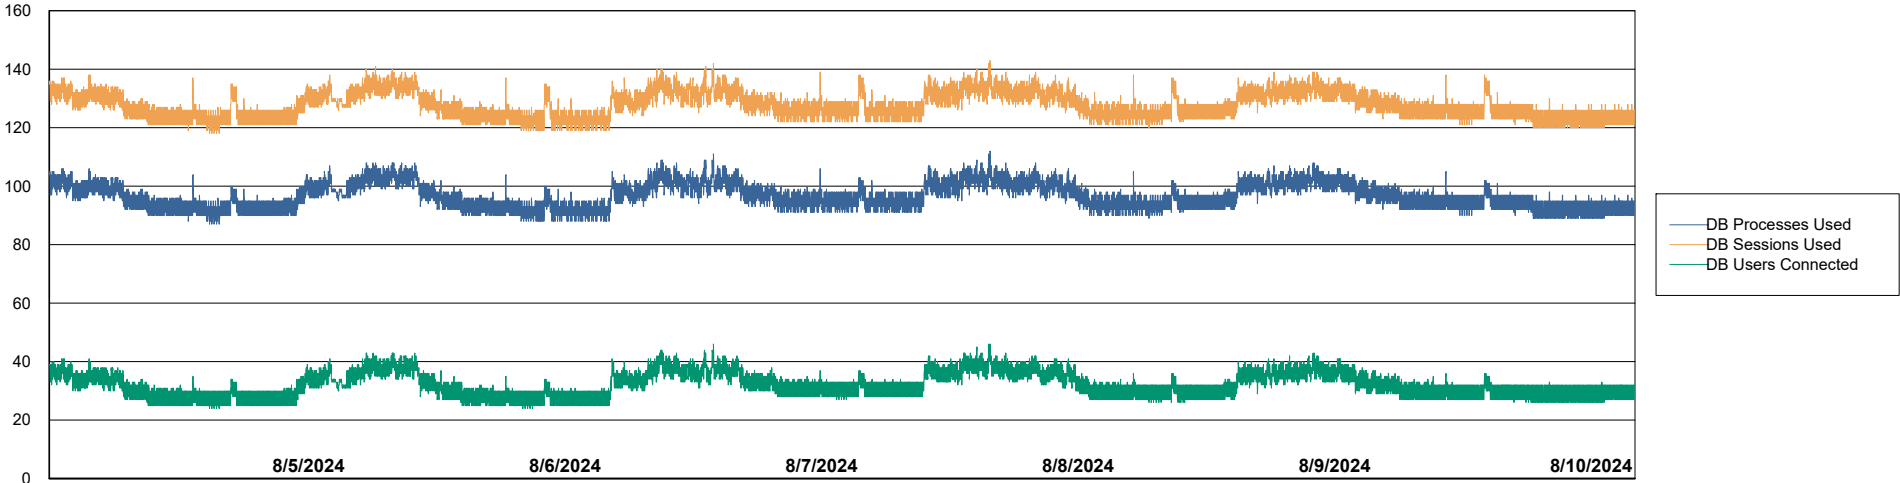

Harddisk Usage VEN_PRD_VENABS07_SB-DB

	Free disk space on C: (%)	Total disk space on C: (Gb)	Used disk space on C: (Gb)	Free disk space on D: (%)	Total disk space on D: (Gb)	Used disk space on D: (Gb)	Free disk space on E: (%)	Total disk space on E: (Gb)	Used disk space on E: (Gb)
8/10/2024	32	102	69	23	1,100	852	89	400	44
8/9/2024	32	102	69	23	1,100	852	89	400	45
8/8/2024	32	102	69	23	1,100	852	88	400	49
8/7/2024	32	102	69	23	1,100	848	88	400	46
8/6/2024	32	102	70	23	1,100	848	89	400	45
8/5/2024	32	102	69	23	1,100	848	89	400	43
8/4/2024	33	102	69	23	1,100	848	90	400	41

Weekly SLA Customer Report

Customer VEN_Production
Database ID 35

Database Performance VENDB_Production_ABS1

Weekly SLA Customer Report

Customer VEN_Production
Database ID 35

Database Performance VENDB_Standby_ABS1_SB