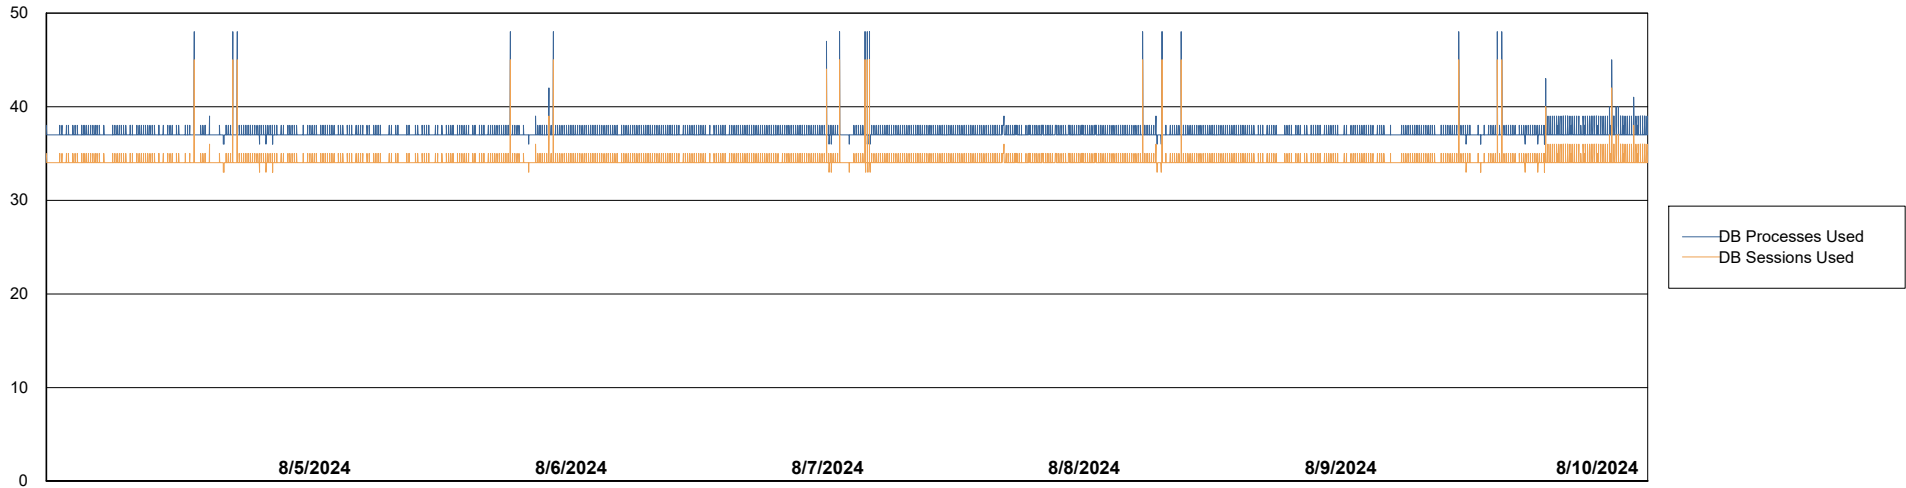

Weekly SLA Customer Report

Customer VEN_Production
Database ID 35

Database Performance VENDB_Production_ABS1

Weekly SLA Customer Report

Customer VEN_Production
Database ID 35

Database Performance VENDB_Standby_ABS1_SB

DB Processes Max 300

Weekly SLA Customer Report

Customer VEN_Production
 Database ID 35

DATABASE SIZE VENDB_Production_ABS1

Database growth over last month

Database Tablespace VENDB_Production_ABS1

Date	Tablespace Name	Filesize (Gb)	Usedsize (Gb)	Percentage free
8/10/2024	ABSDATA	240	196	18
	INDX	223	184	17
8/9/2024	ABSDATA	240	196	18
	INDX	223	184	17
8/8/2024	ABSDATA	240	196	18
	INDX	223	184	17
8/7/2024	ABSDATA	240	196	18
	INDX	223	184	17
8/6/2024	ABSDATA	240	196	18
	INDX	219	184	16
8/5/2024	ABSDATA	240	196	18
	INDX	219	184	16
8/4/2024	ABSDATA	240	196	18
	INDX	219	184	16