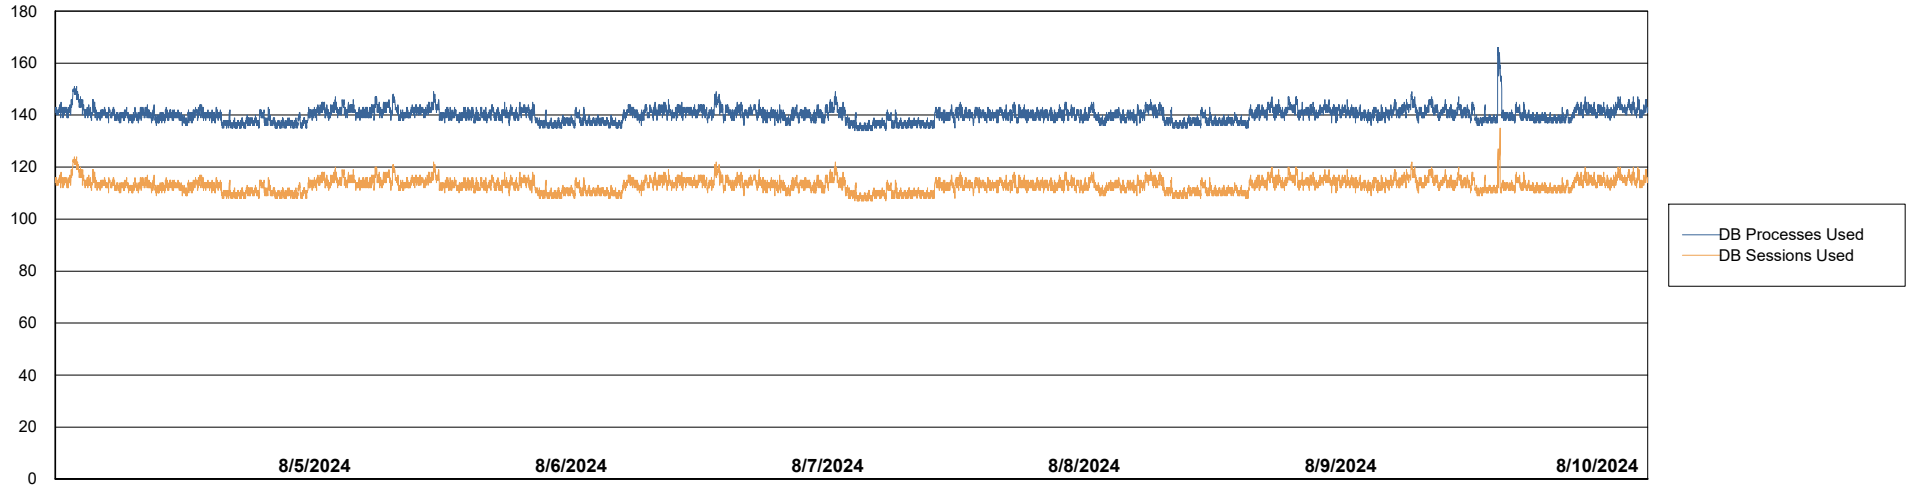

Database Performance STK_PRD_ABSDBORACLE01_ABS1

DB Processes Max 1,000