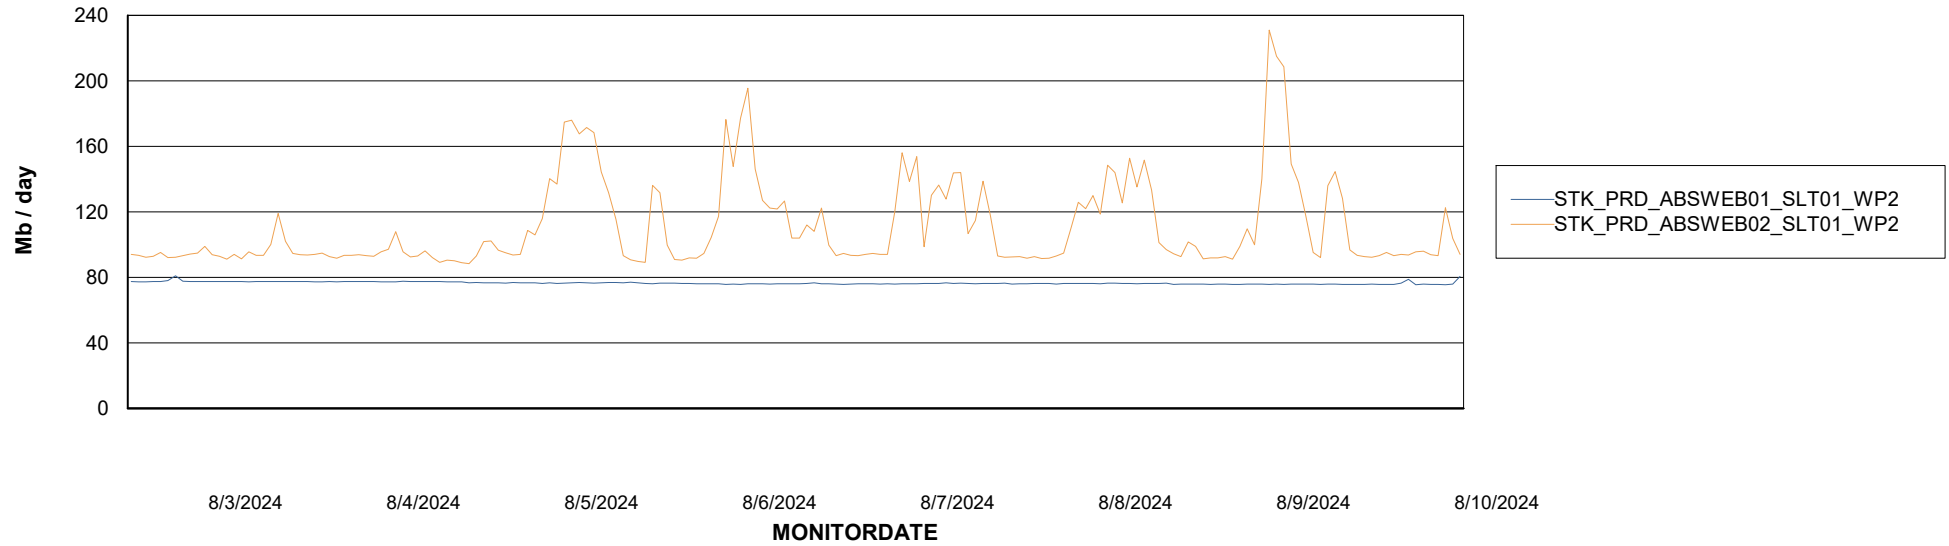

ABSSolute Web Component Services

Avg memory used per ABS Web component