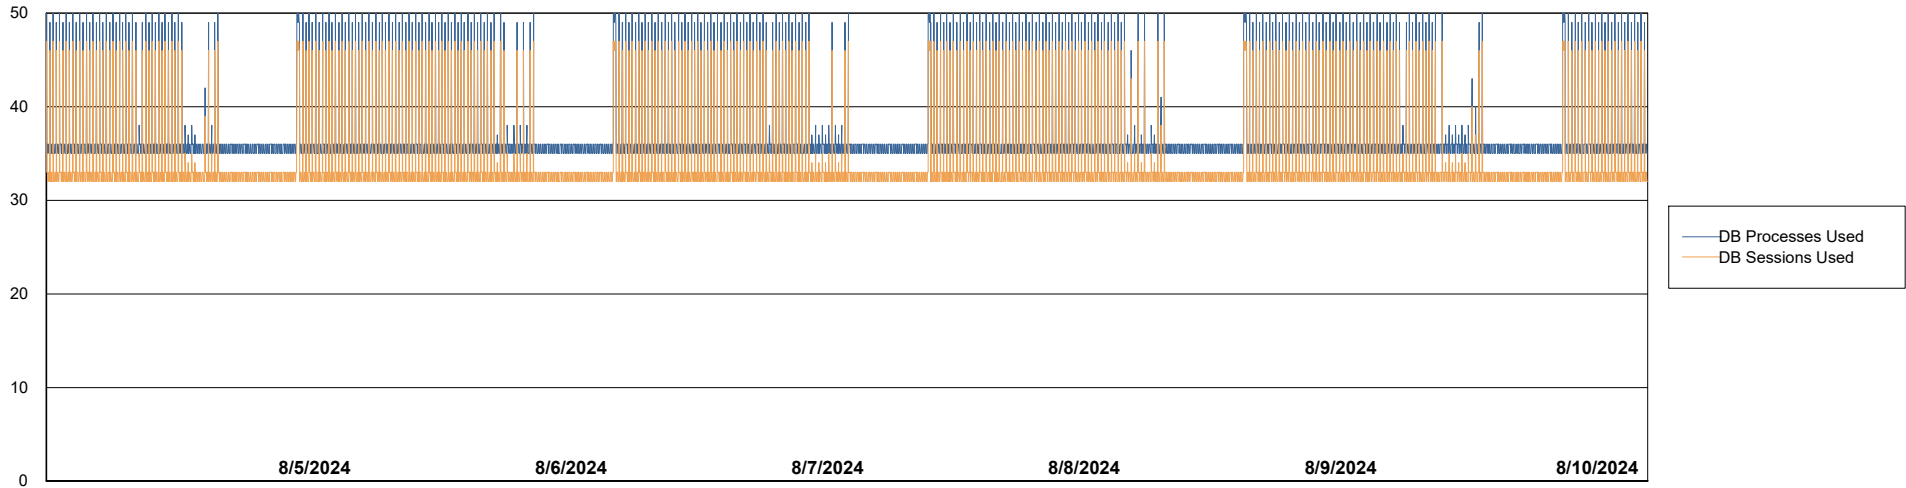

Database Performance STK_PRD_ABSDBORACLE02_HSBABS1

DB Processes Max 1,000