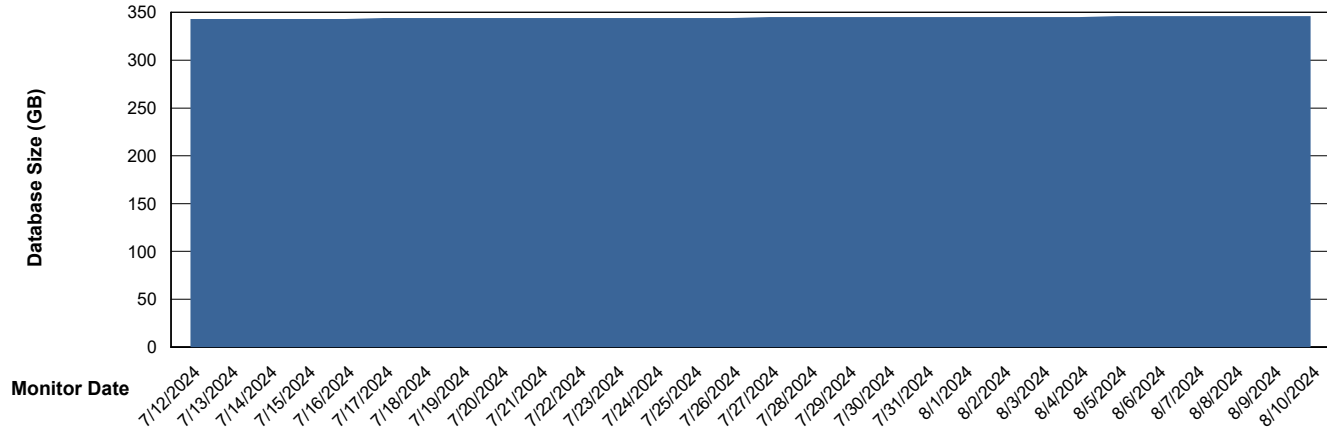

DATABASE SIZE STK_PRD_ABSDBORACLE01_ABS1

Database growth over last month