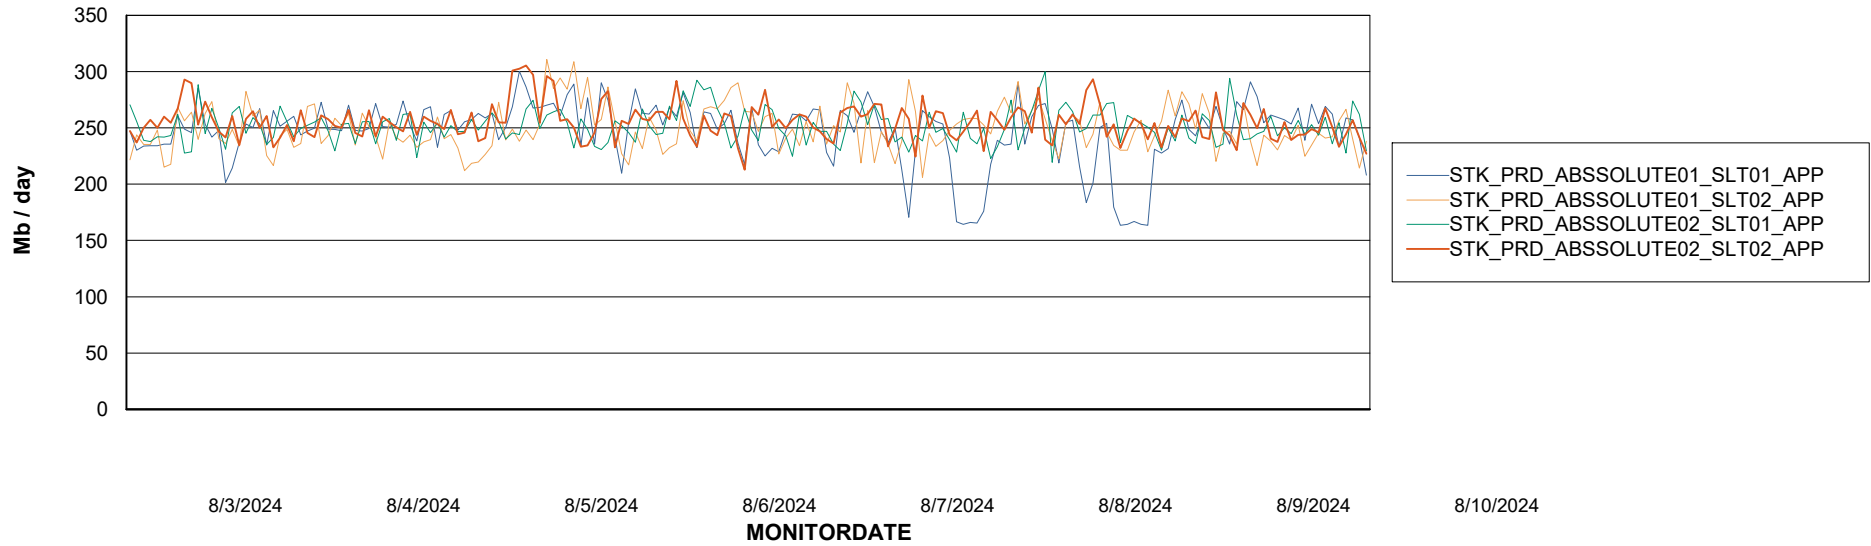

ABSSolute Application Server Services

Avg memory used per ABS Server Service