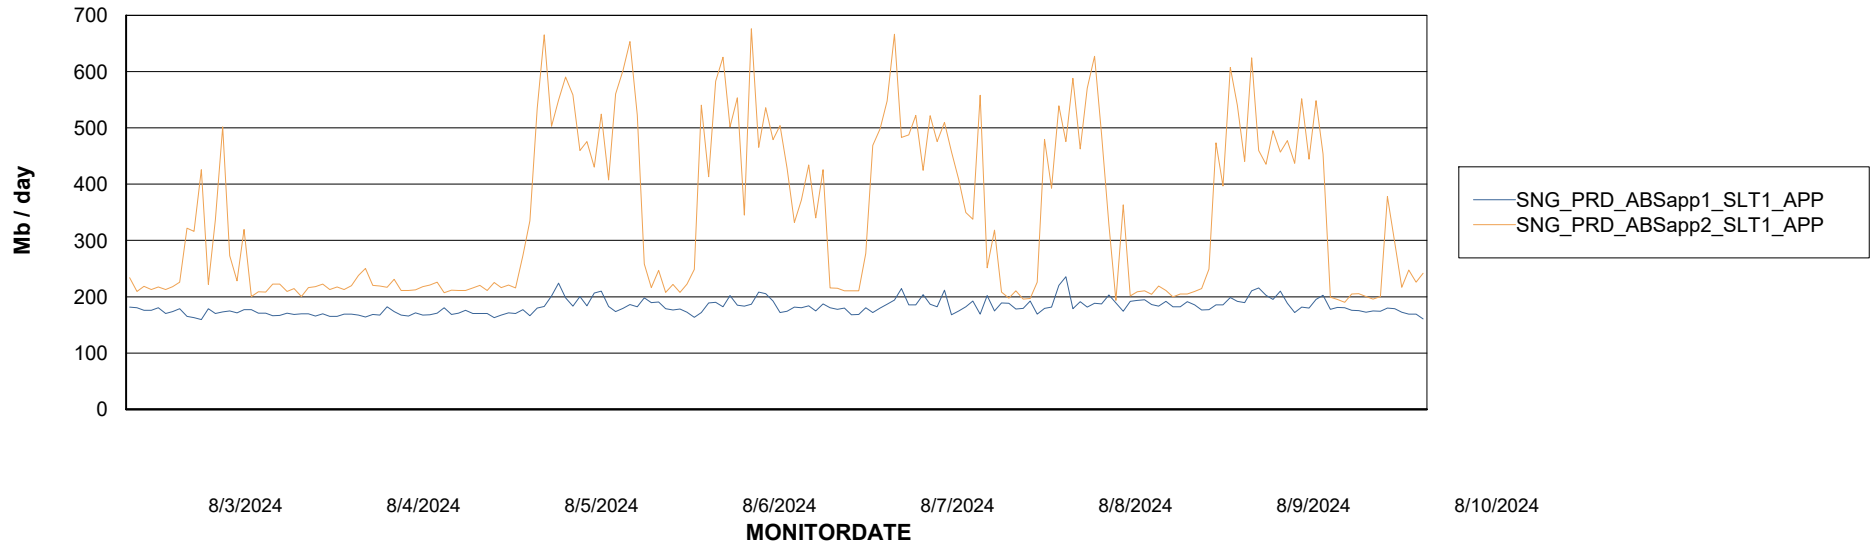

ABSSolute Application Server Services

Avg memory used per ABS Server Service