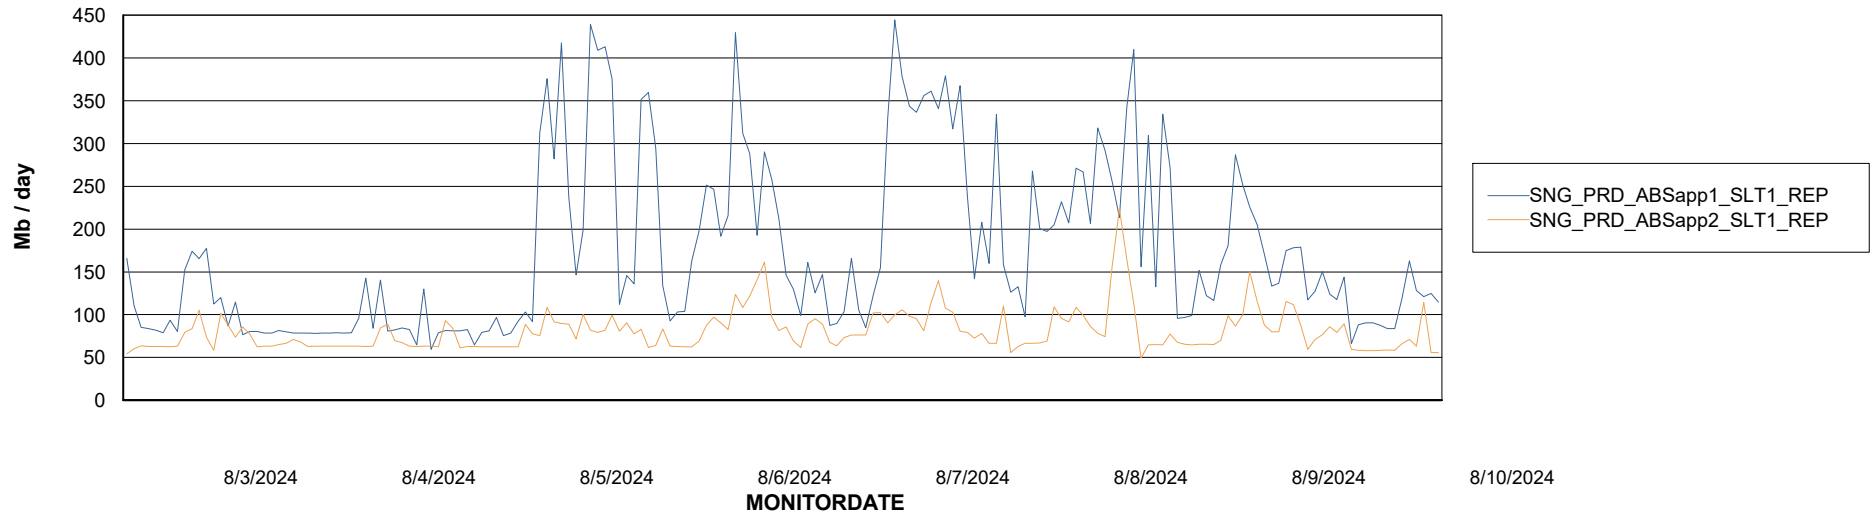

ABSSolute Application ReportServer Services

Avg memory used per ReportServer Service