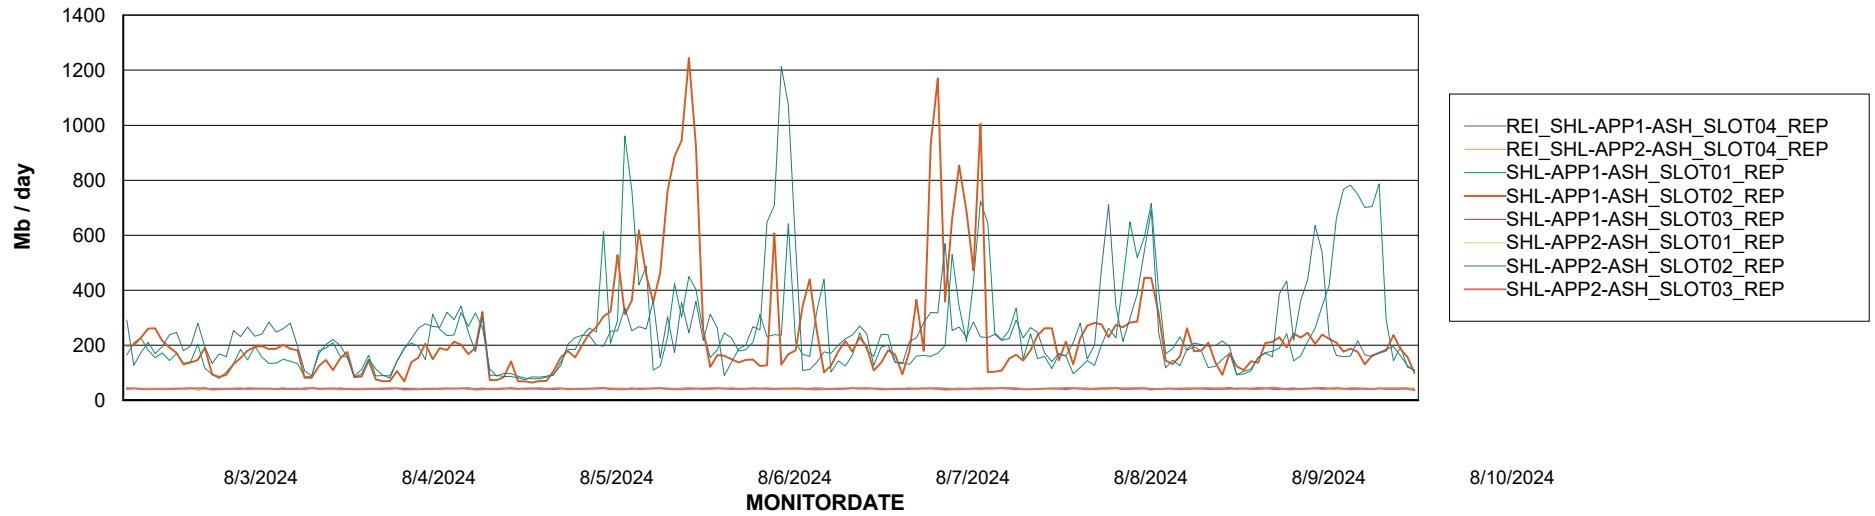

Avg memory used per ABS Server Service

Avg users per day per ABS server

Weekly SLA Customer Report

Customer SHL OCI ASH Production
Database ID 182

ABSSolute Application ReportServer Services

Avg memory used per ReportServer Service