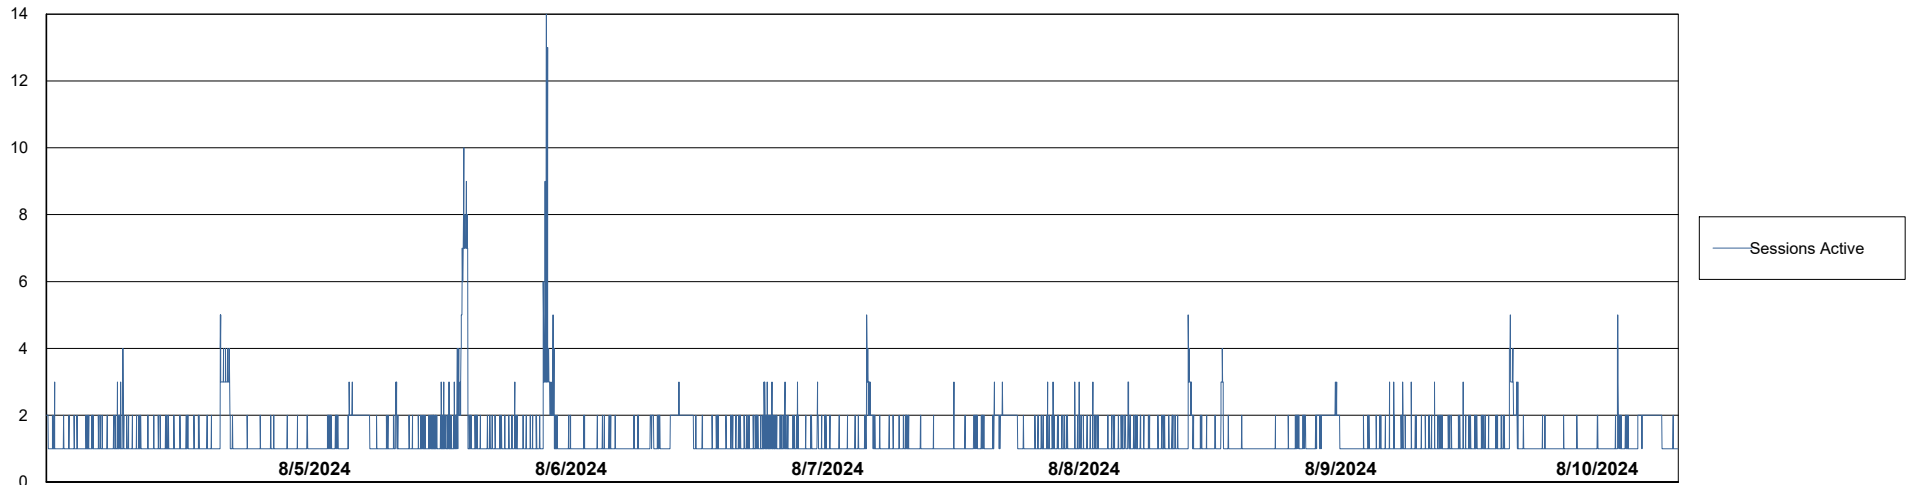

Weekly SLA Customer Report

Customer SHL OCI ASH Production
Database ID 182

Database Performance SHL-BI-ASH_PROD_ABS1

Weekly SLA Customer Report

Customer SHL OCI ASH Production
Database ID 182

Database Performance SHL-DBS1-ASH_PROD_ABS1