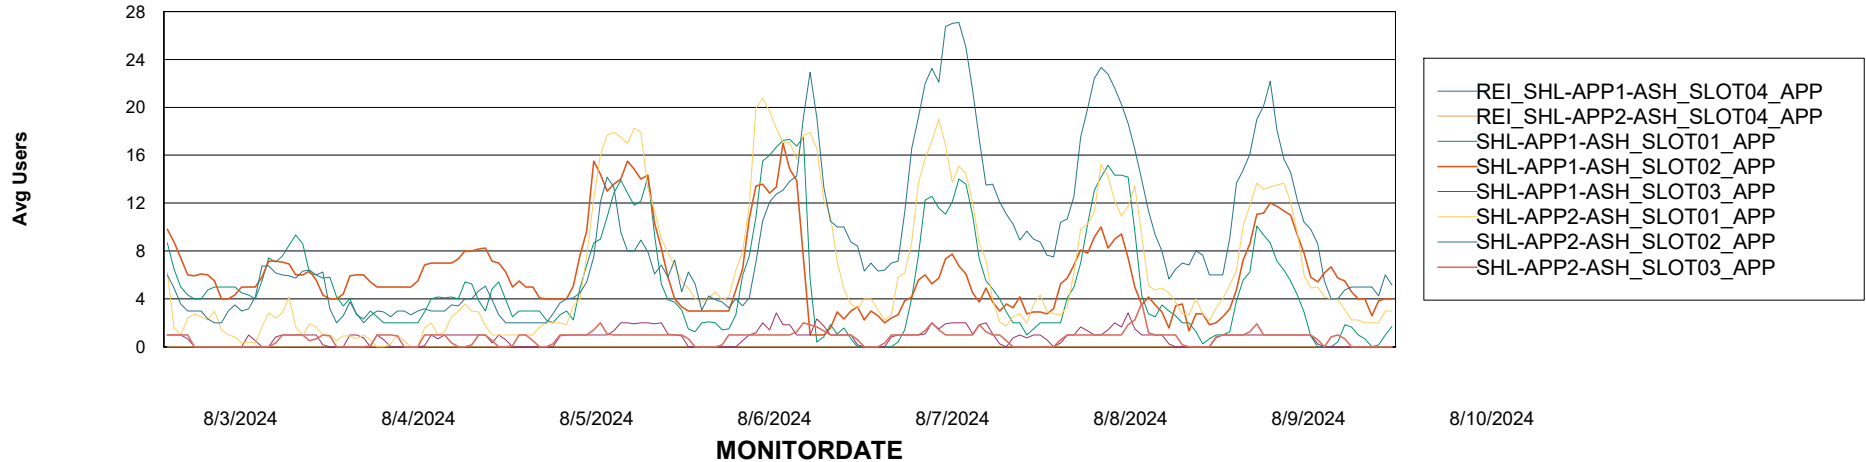

Avg users per day per ABS server