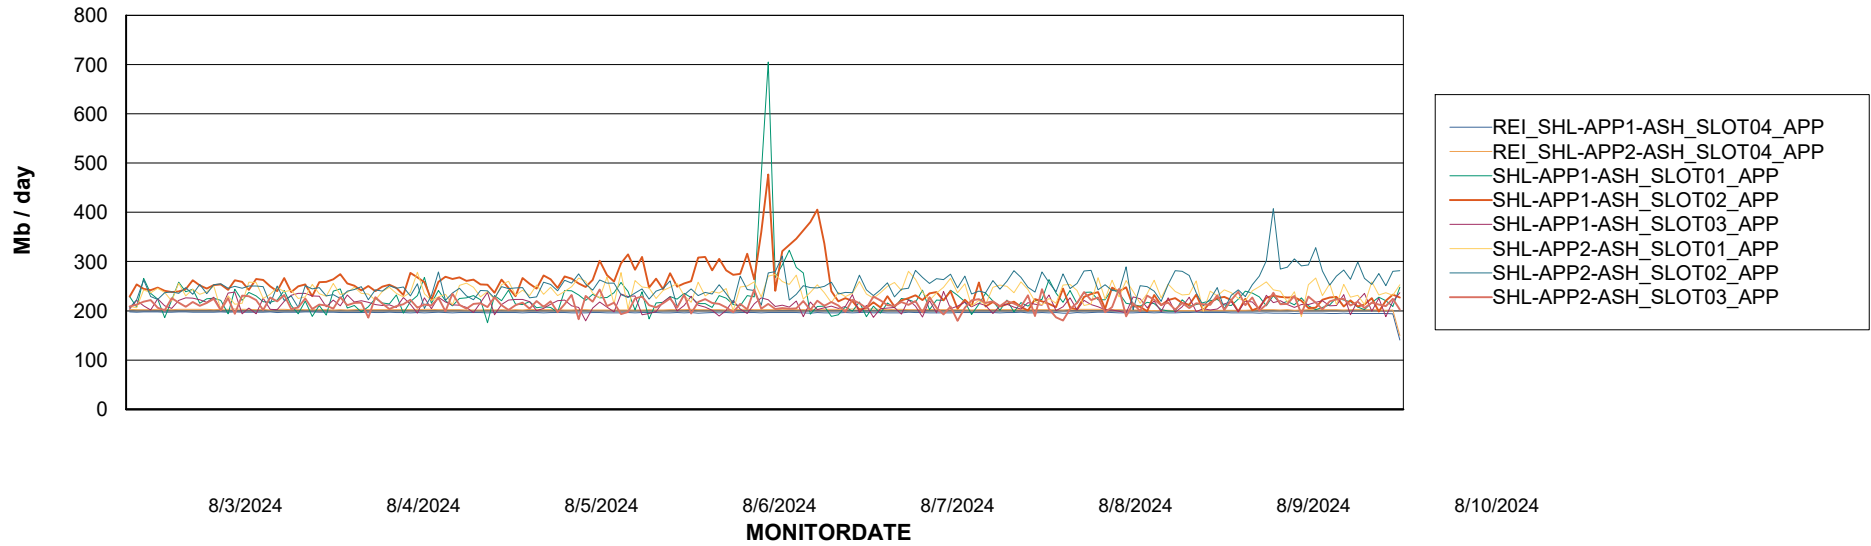

ABSSolute Application Server Services

Avg memory used per ABS Server Service