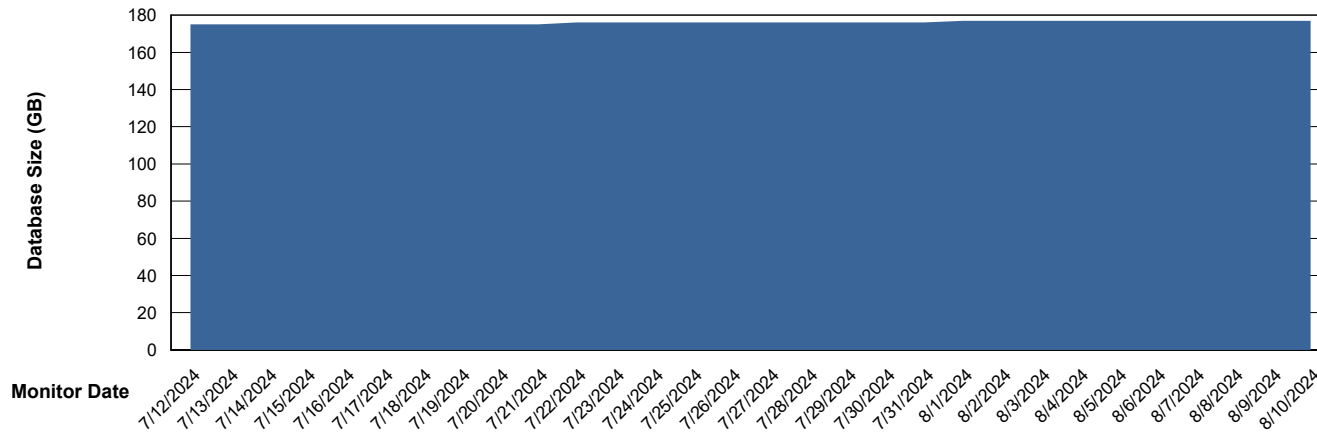

Customer SHL OCI ASH Production
Database ID 182

DATABASE SIZE SHL-BI-ASH_PROD_ABS1

Database growth over last month

DATABASE SIZE SHL-DBS1-ASH_PROD_ABS1

Database growth over last month

Weekly SLA Customer Report

Customer SHL OCI ASH Production
Database ID 182

Database Tablespace SHL-BI-ASH_PROD_ABS1

Date	Tablespace Name	Filesize (Gb)	Usedsize (Gb)	Percentage free
8/10/2024	ABSDATA	30	24	21
	INDX	29	24	17
8/9/2024	ABSDATA	30	24	21
	INDX	29	24	17
8/8/2024	ABSDATA	30	24	21
	INDX	29	24	17
8/7/2024	ABSDATA	30	24	21
	INDX	29	24	17
8/6/2024	ABSDATA	30	24	21
	INDX	29	24	17
8/5/2024	ABSDATA	30	24	21
	INDX	29	24	17
8/4/2024	ABSDATA	30	24	21
	INDX	29	24	17