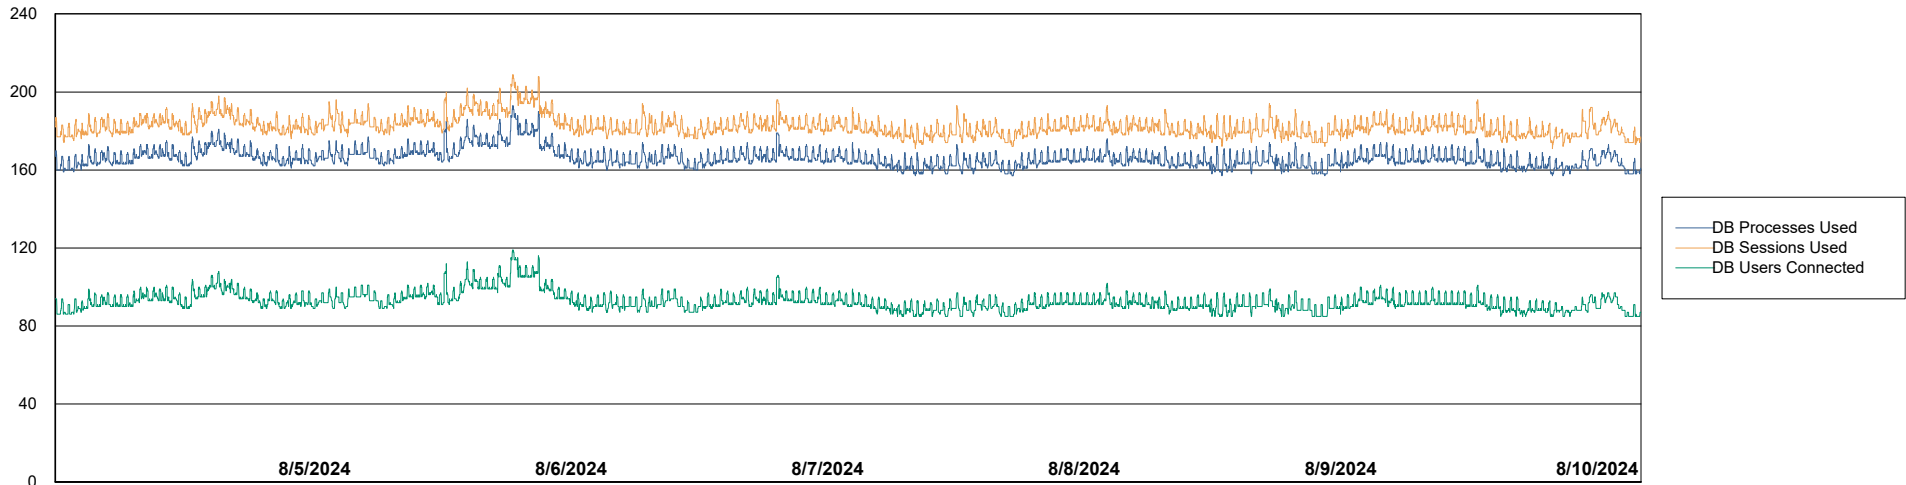

Weekly SLA Customer Report

Customer SHL OCI ASH Production
Database ID 182

Database Performance SHL-BI-ASH_PROD_ABS1

Weekly SLA Customer Report

Customer SHL OCI ASH Production
Database ID 182

Database Performance SHL-DBS1-ASH_PROD_ABS1