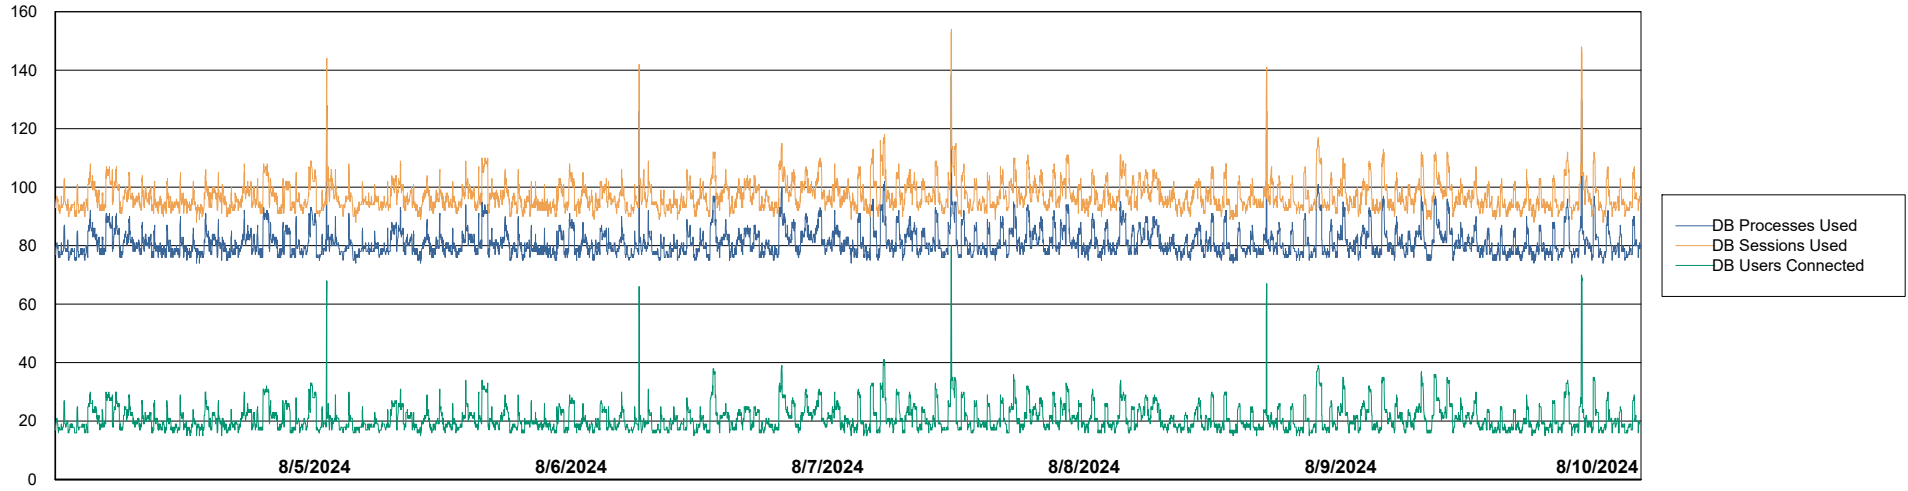

Database Performance SHL-BI-ASH_PROD_ABS1