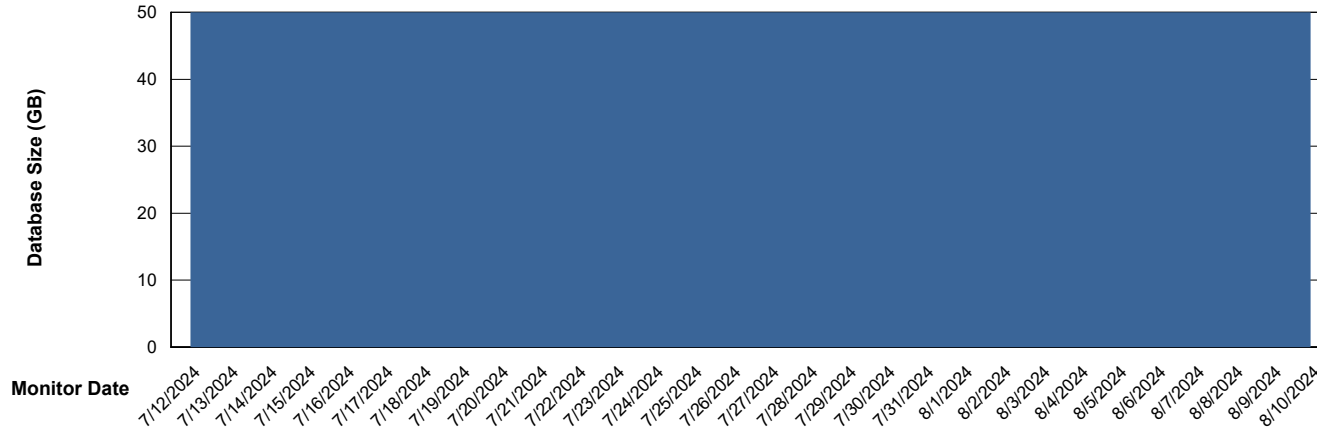

Weekly SLA Customer Report

Customer SHL OCI ASH Production
Database ID 182

Database Performance SHL-BI-ASH_PROD_ABS1

Weekly SLA Customer Report

Customer SHL OCI ASH Production
Database ID 182

Database Performance SHL-DBS1-ASH_PROD_ABS1

Weekly SLA Customer Report

Customer SHL OCI ASH Production
Database ID 182

Database Performance SHL-DBS2-ASH_PROD_HSBABS1

DB Processes Max 1,000
DB Processes Max 0
DB Processes Max 4

Weekly SLA Customer Report

Customer SHL OCI ASH Production
Database ID 182

DATABASE SIZE SHL-BI-ASH_PROD_ABS1

Database growth over last month

DATABASE SIZE SHL-DBS1-ASH_PROD_ABS1

Database growth over last month

Weekly SLA Customer Report