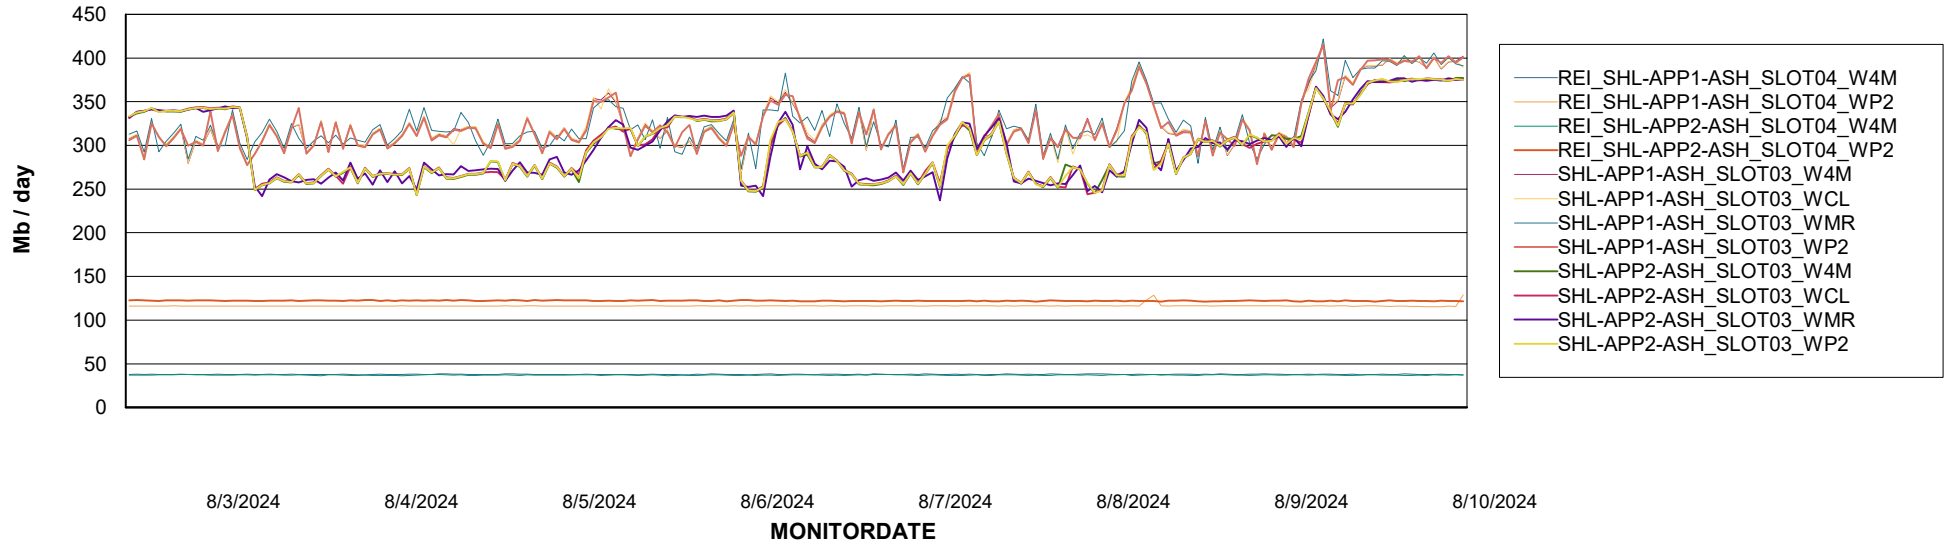

ABSSolute Web Component Services

Avg memory used per ABS Web component