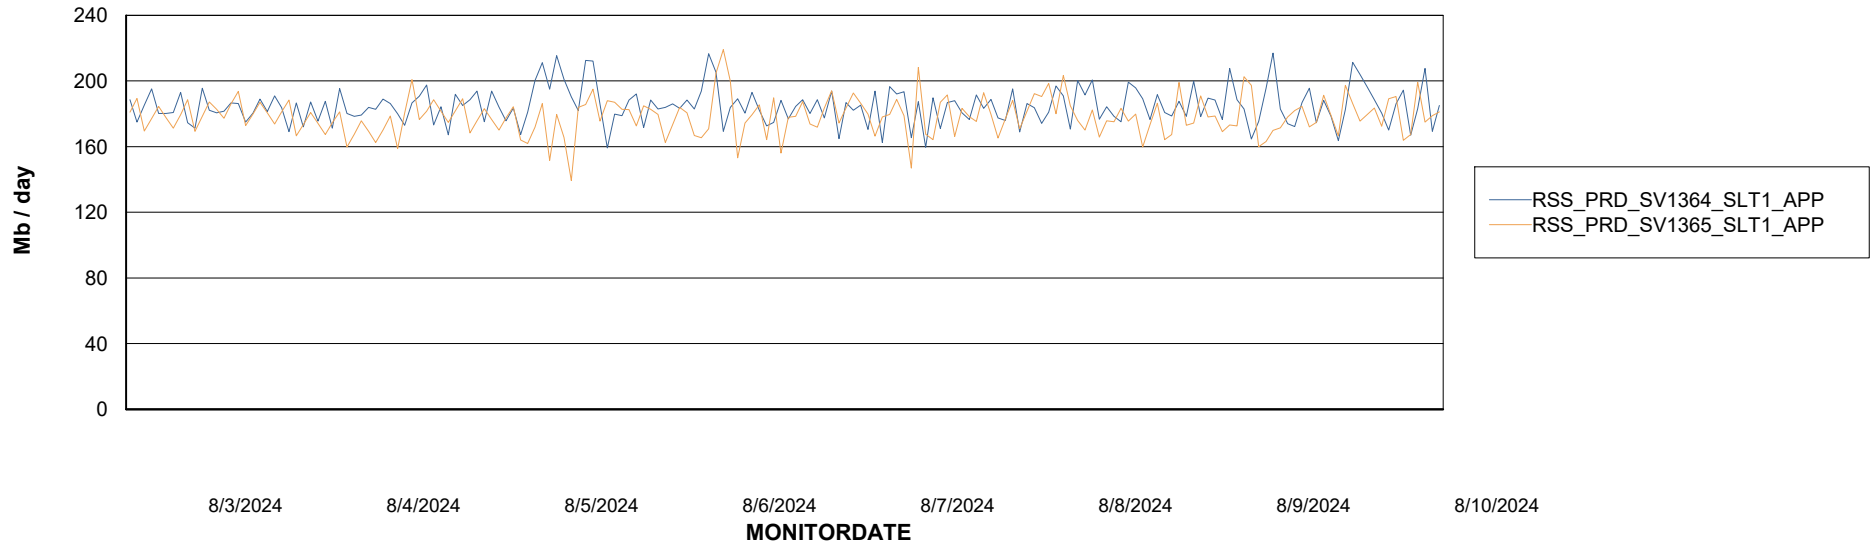

ABSSolute Application Server Services

Avg memory used per ABS Server Service