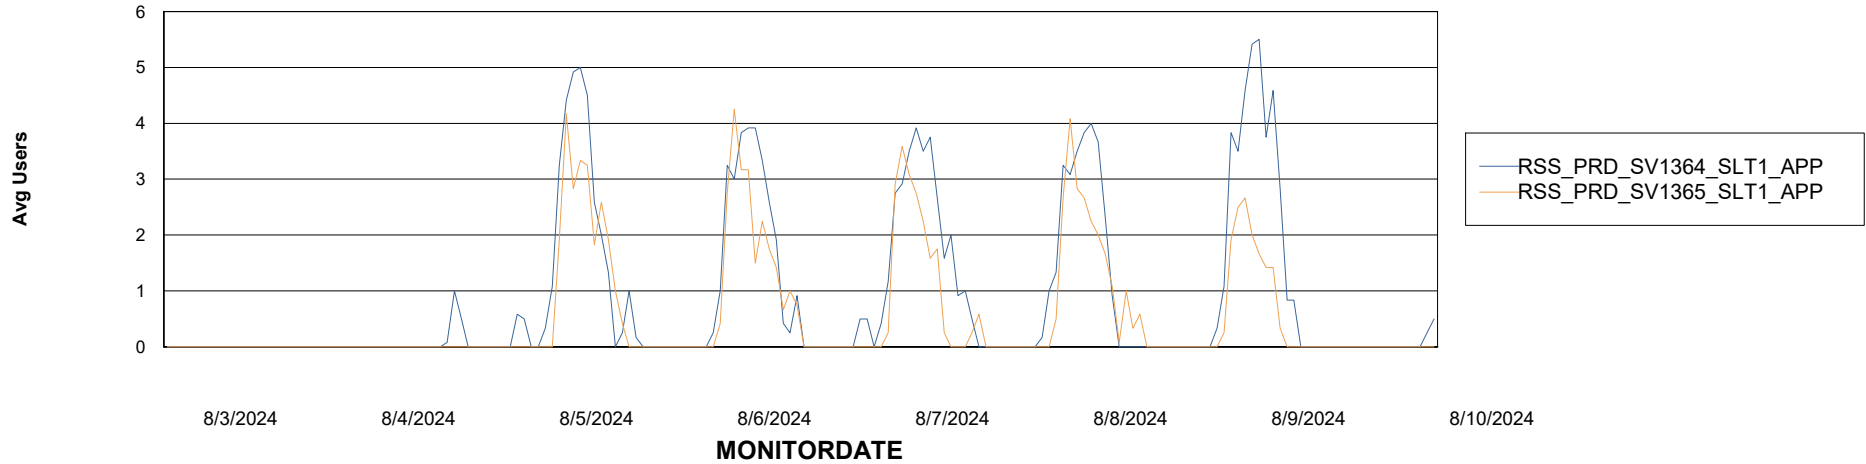

Avg users per day per ABS server