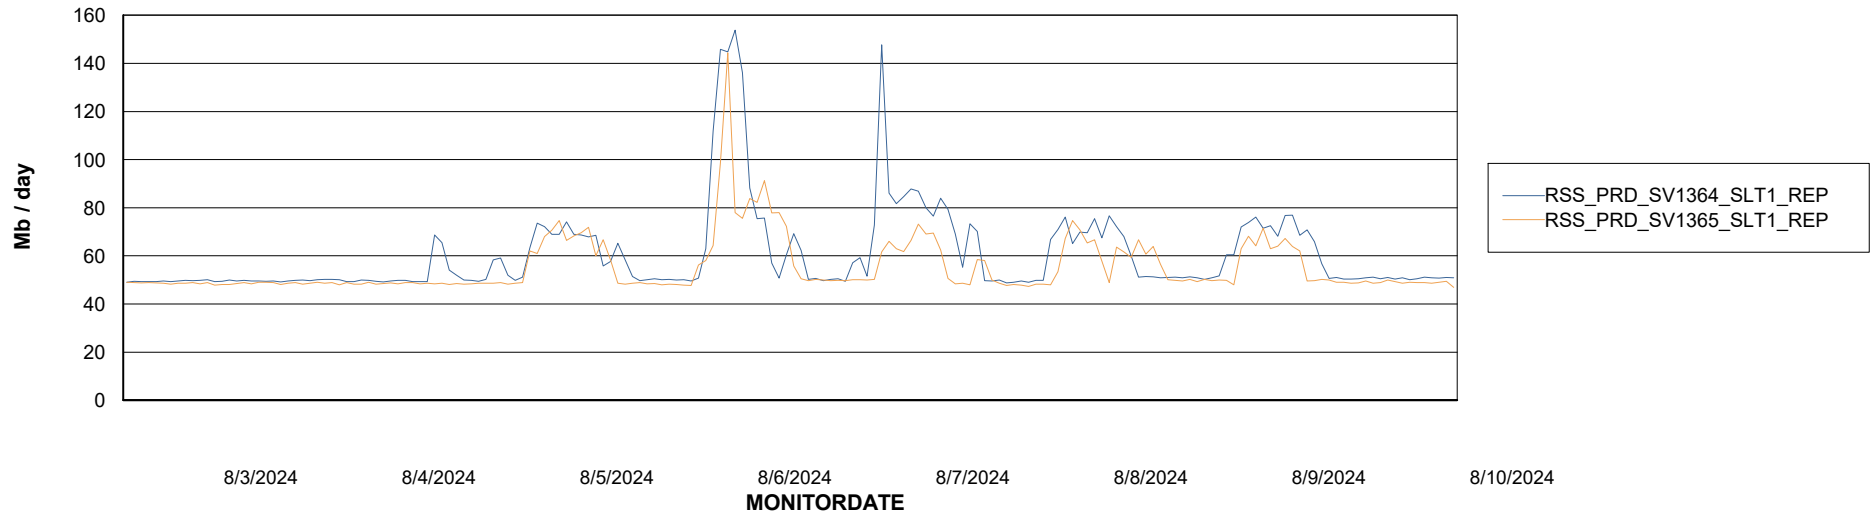

ABSSolute Application ReportServer Services

Avg memory used per ReportServer Service