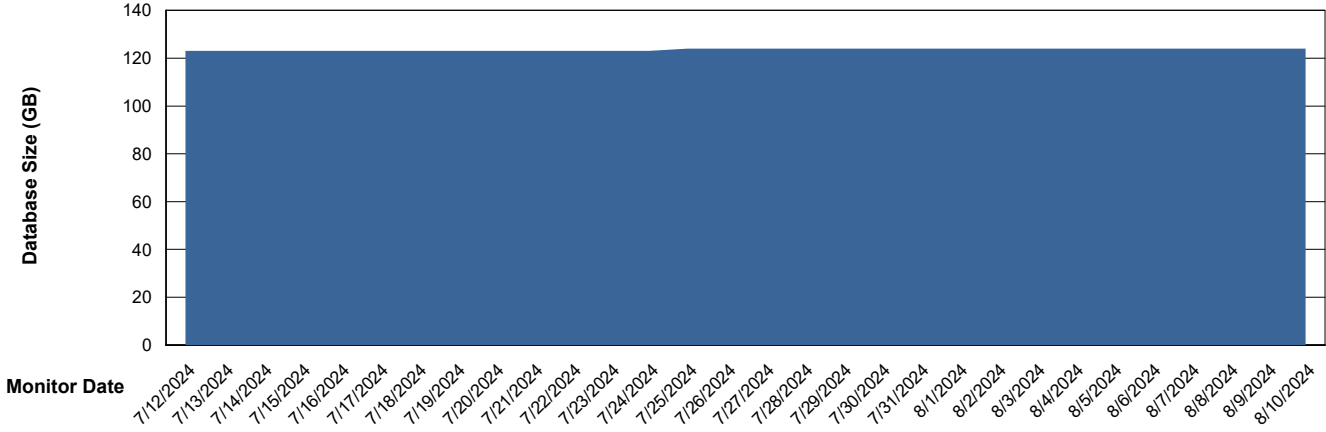

Database growth over last month

Database Tablespace RSS_PRD_SV1364_PRD_ABS1

Date	Tablespace Name	Filesize (Gb)	Usedsize (Gb)	Percentage free
8/10/2024	ABSDATA	61	50	17
	INDX	83	69	17
8/9/2024	ABSDATA	61	50	17
	INDX	83	69	17
8/8/2024	ABSDATA	61	50	17
	INDX	83	69	17
8/7/2024	ABSDATA	61	50	17
	INDX	83	69	17
8/6/2024	ABSDATA	61	50	17
	INDX	83	69	17
8/5/2024	ABSDATA	61	50	17
	INDX	83	69	17
8/4/2024	ABSDATA	61	50	17
	INDX	83	69	17