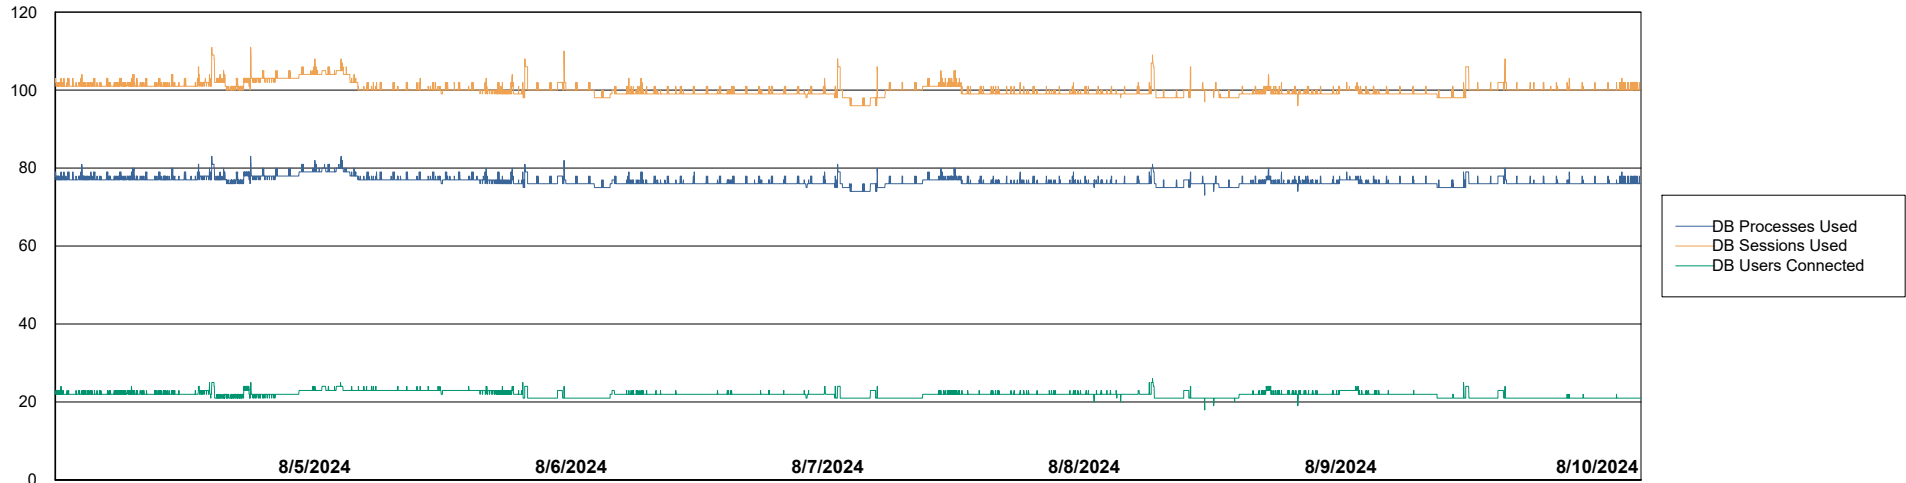

Database Performance RSS_PRD_SV1364_PRD_ABS1