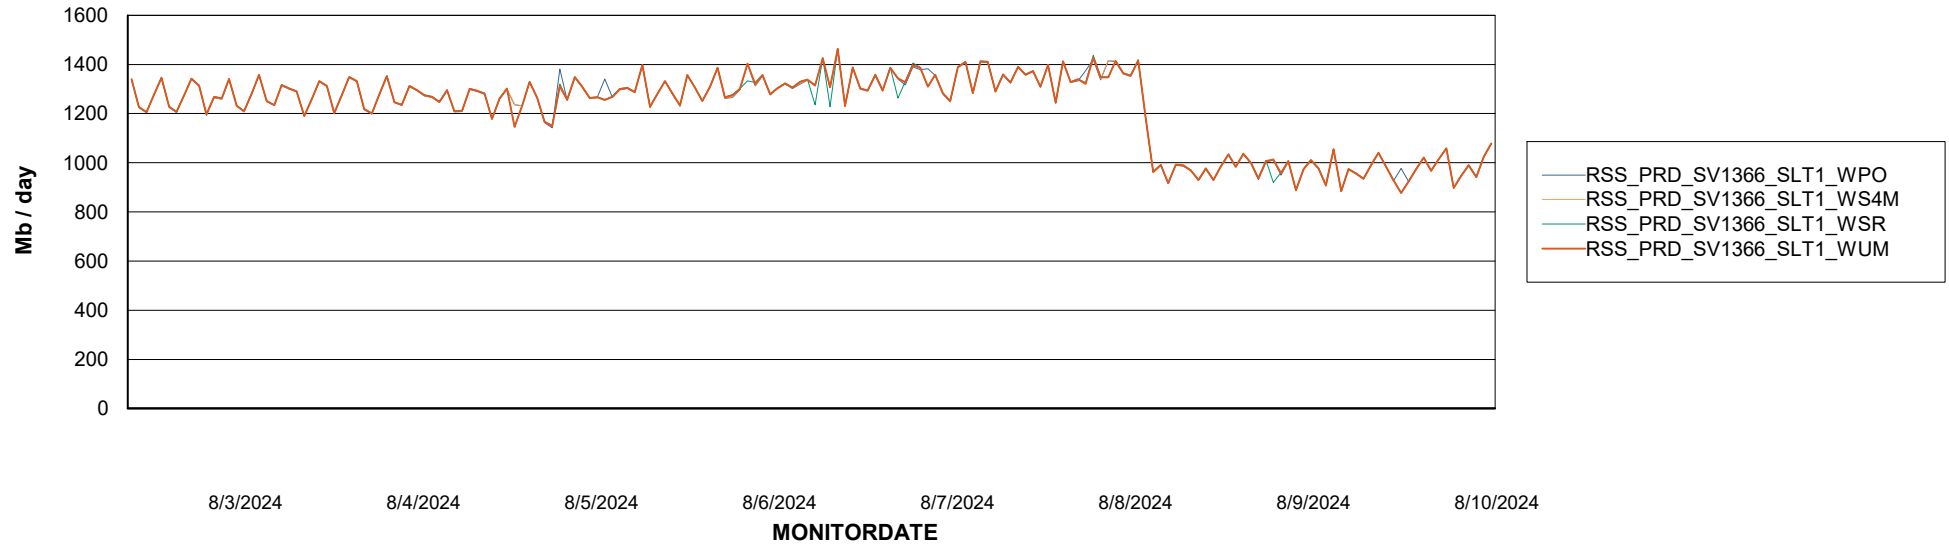

ABSSolute Web Component Services

Avg memory used per ABS Web component