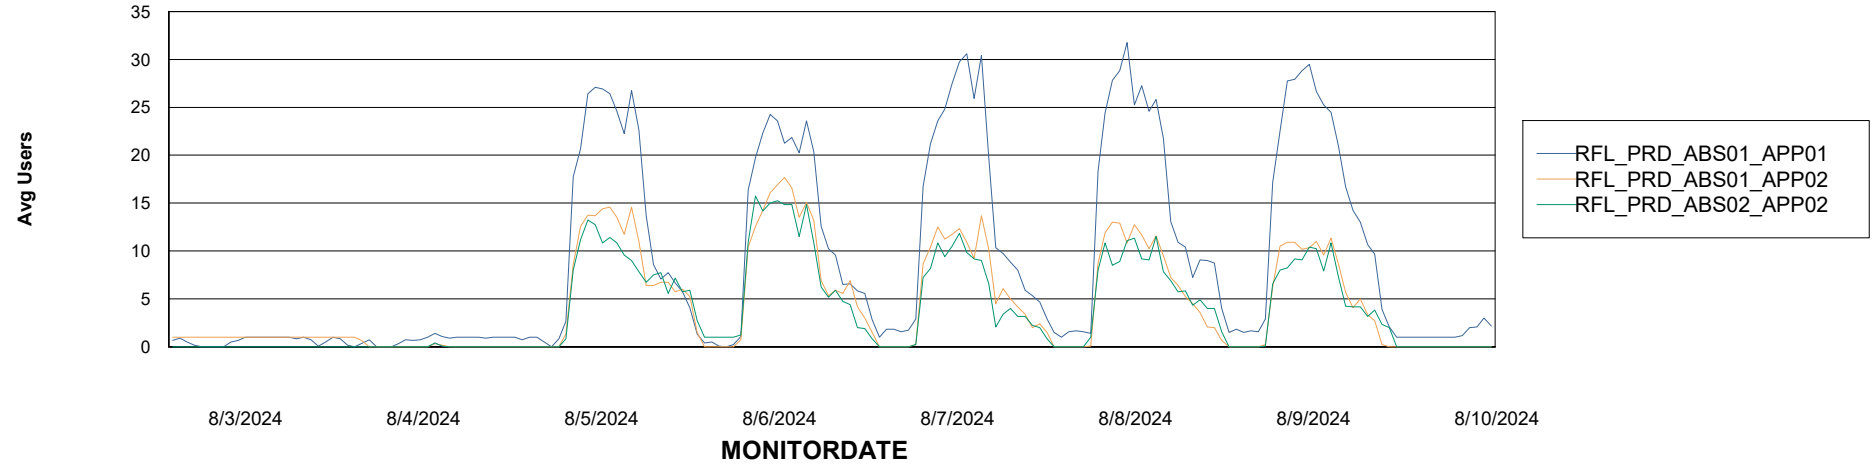

Avg users per day per ABS server