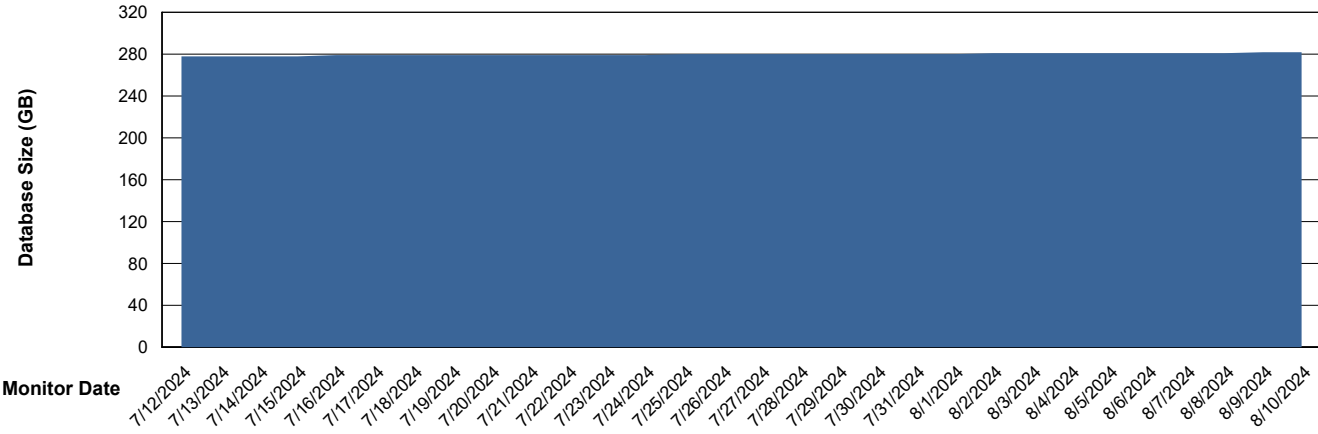

DB Processes Max 1,000

Weekly SLA Customer Report

Customer RFL_Production
 Database ID 36

DATABASE SIZE RFL_PRD_ABS01_DB

Database growth over last month

Database Tablespace RFL_PRD_ABS01_DB

Date	Tablespace Name	Filesize (Gb)	Usedsize (Gb)	Percentage free
8/10/2024	ABSDATA	95	80	16
	INDX	224	189	16
8/9/2024	ABSDATA	95	80	16
	INDX	224	189	16
8/8/2024	ABSDATA	95	80	16
	INDX	224	189	16
8/7/2024	ABSDATA	95	80	16
	INDX	224	188	16
8/6/2024	ABSDATA	95	80	16
	INDX	224	188	16
8/5/2024	ABSDATA	95	80	16
	INDX	224	188	16
8/4/2024	ABSDATA	95	80	16
	INDX	224	188	16

Weekly SLA Customer Report

Customer RFL_Production
Database ID 36

Standby Database Health RFL_Production

Recovery lag for last 7 days

Weekly SLA Customer Report

Customer RFL_Production
Database ID 36

ABSSolute Application Server Services