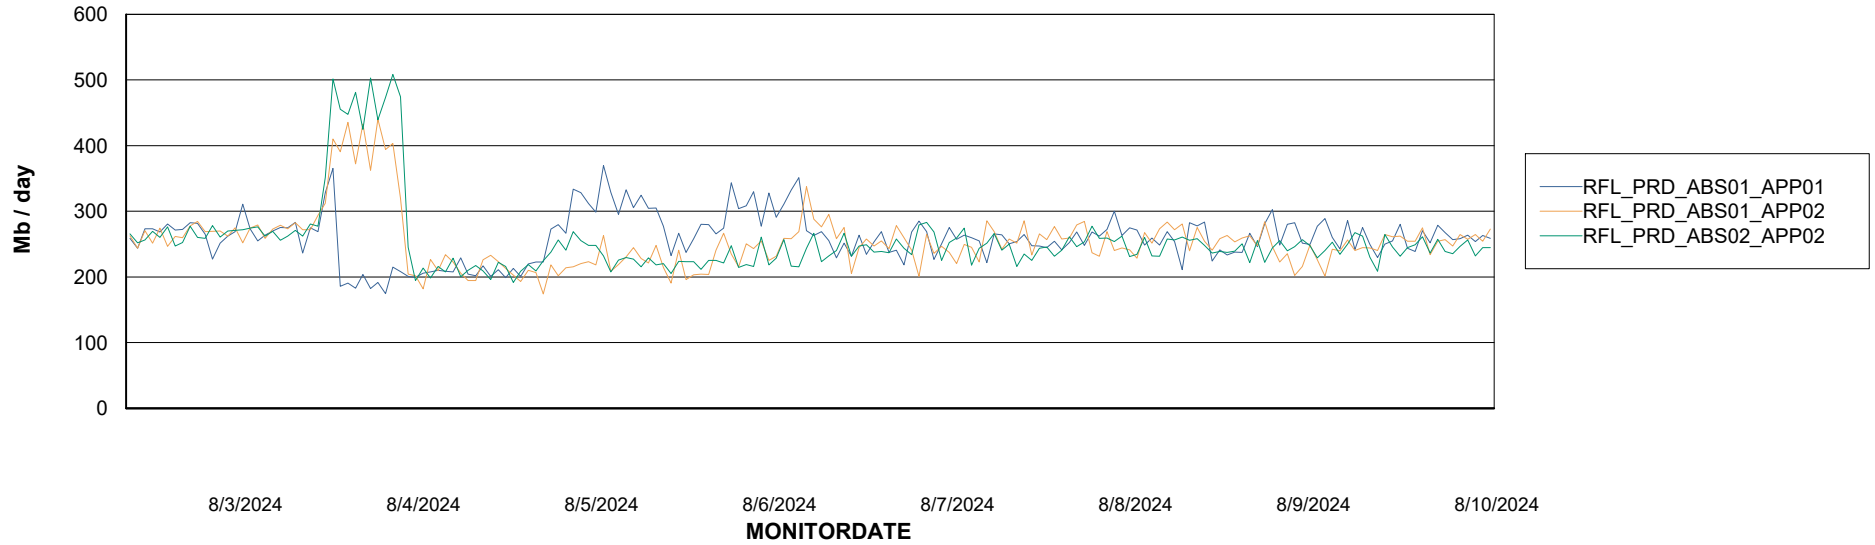

ABSSolute Application Server Services

Avg memory used per ABS Server Service