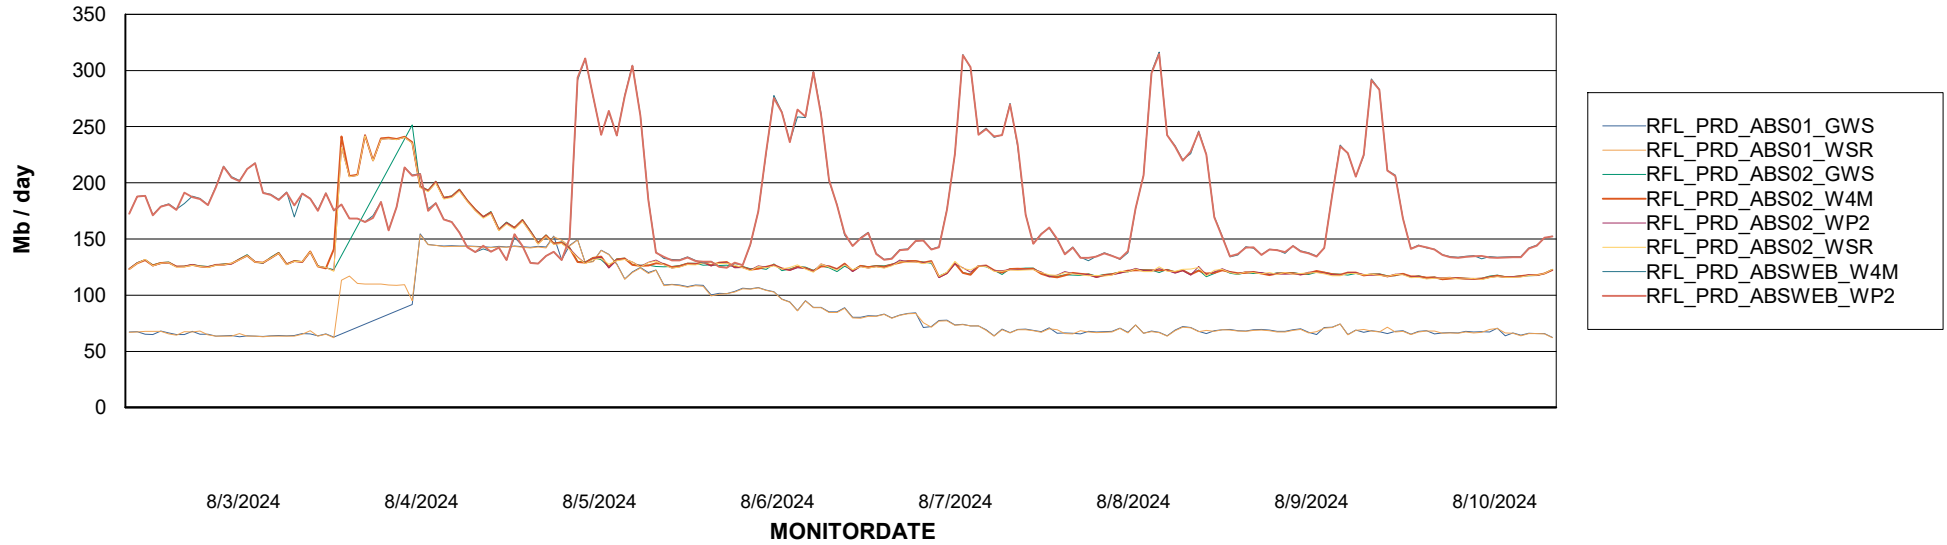

ABSSolute Web Component Services

Avg memory used per ABS Web component