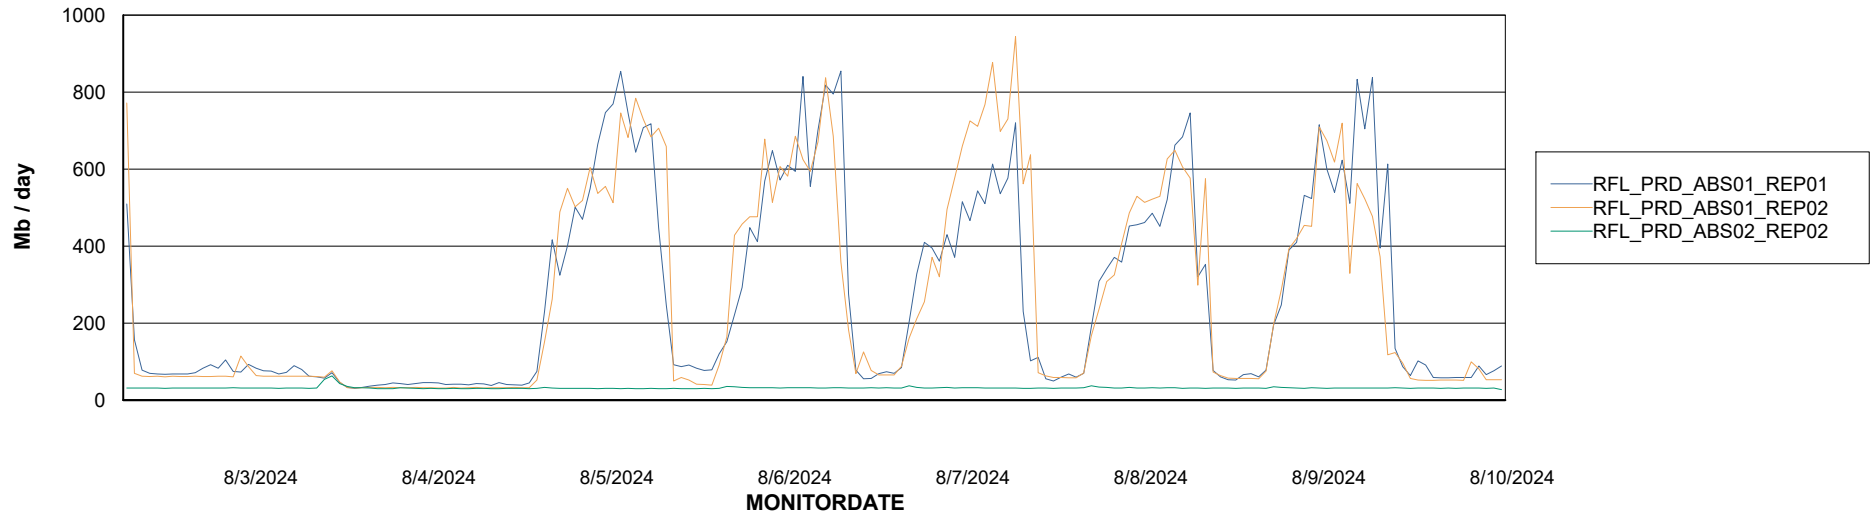

Avg memory used per ABS Server Service

Avg users per day per ABS server

Weekly SLA Customer Report

Customer RFL_Production
Database ID 36

ABSSolute Application ReportServer Services

Avg memory used per ReportServer Service