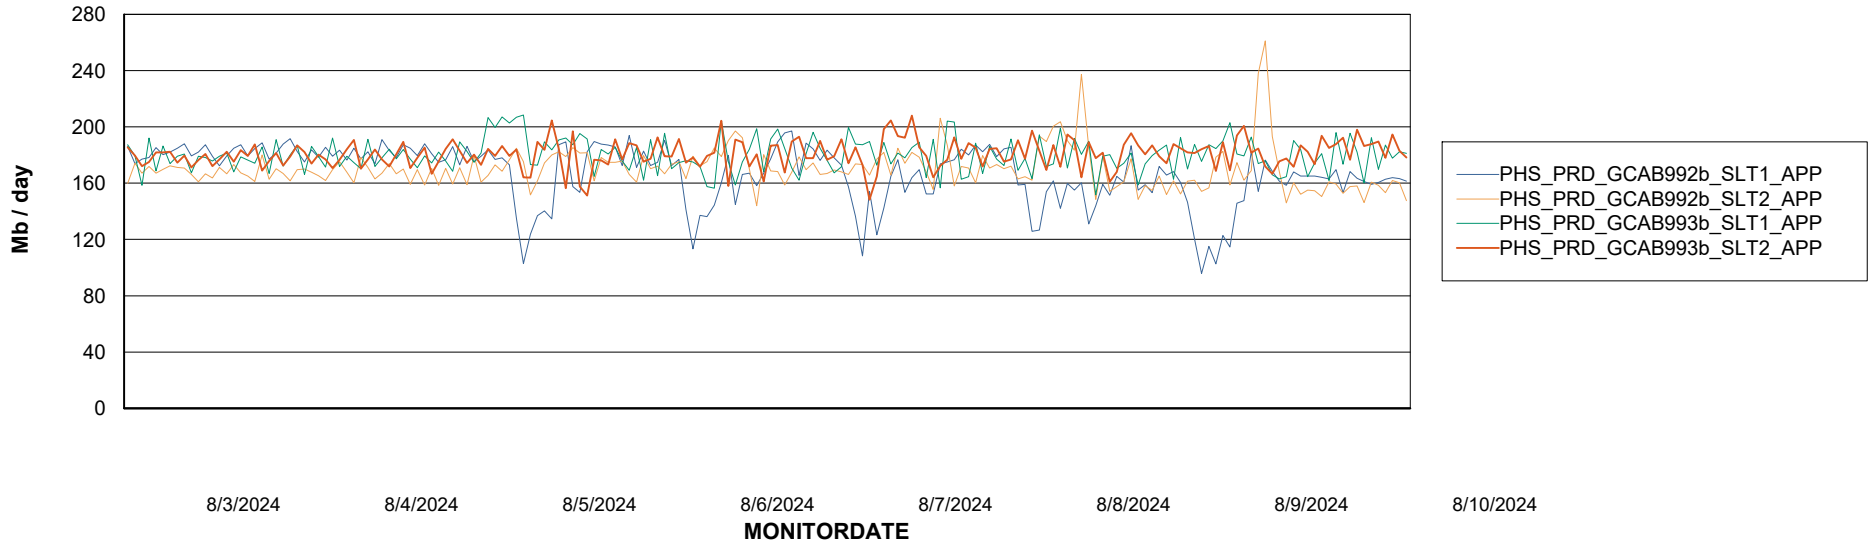

ABSSolute Application Server Services

Avg memory used per ABS Server Service