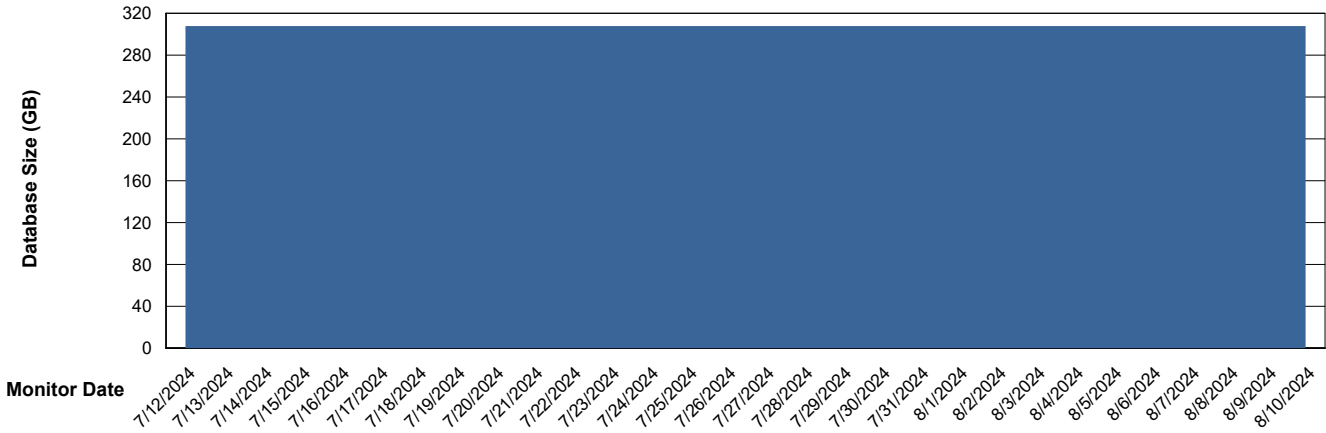

DB Processes Max 1,000

Weekly SLA Customer Report

Customer PHS_Production
 Database ID 47

DATABASE SIZE PHS_PRD_GCAB992B_ABS1

Database growth over last month

Database Tablespace PHS_PRD_GCAB992B_ABS1

Date	Tablespace Name	Filesize (Gb)	Usedsize (Gb)	Percentage free
8/10/2024	ABSDATA	144	117	19
	INDX	220	180	18
8/9/2024	ABSDATA	144	117	19
	INDX	220	180	18
8/8/2024	ABSDATA	144	117	19
	INDX	220	180	18
8/7/2024	ABSDATA	144	117	19
	INDX	220	180	18
8/6/2024	ABSDATA	144	117	19
	INDX	220	180	18
8/5/2024	ABSDATA	144	117	19
	INDX	220	180	18
8/4/2024	ABSDATA	144	117	19
	INDX	220	180	18

Weekly SLA Customer Report

Customer PHS_Production
Database ID 47

Standby Database Health PHS_Production

Recovery lag for last 7 days

Weekly SLA Customer Report

Customer PHS_Production
Database ID 47

ABSSolute Application Server Services