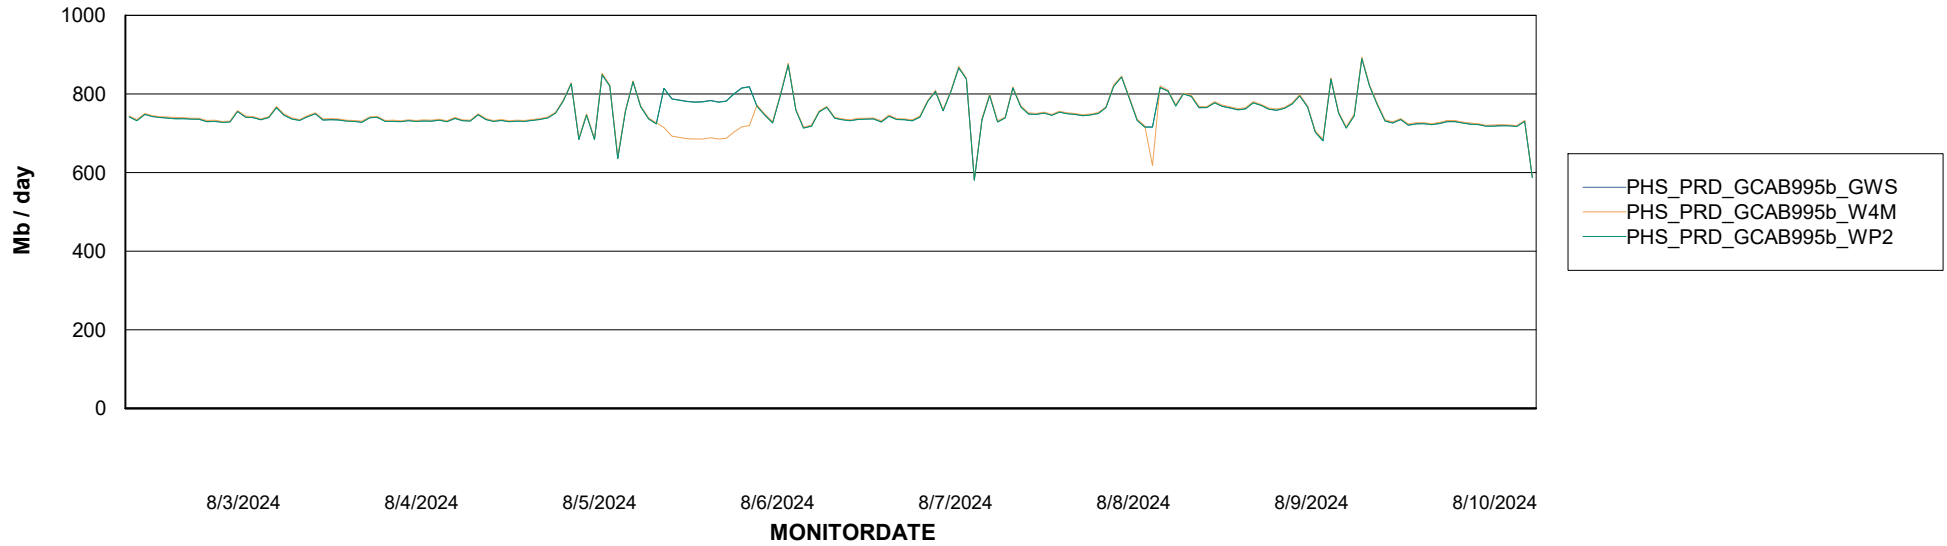

ABSSolute Web Component Services

Avg memory used per ABS Web component