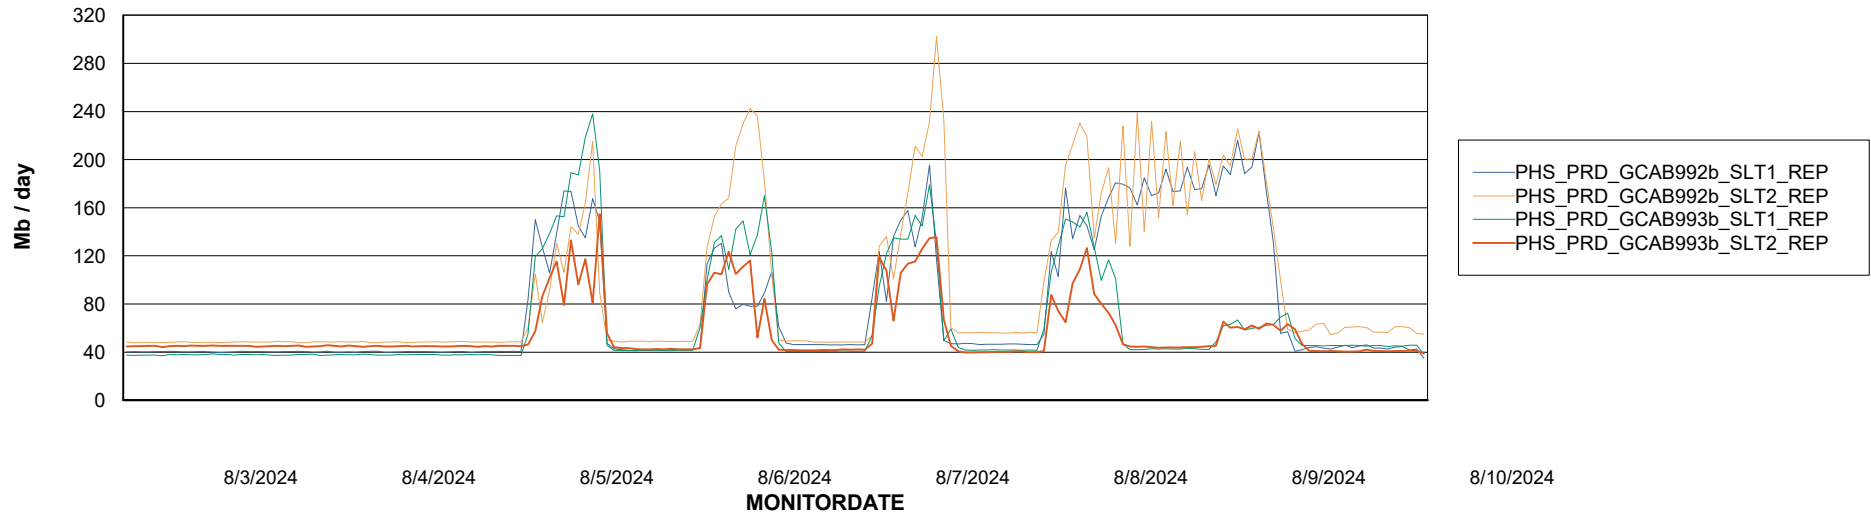

Avg memory used per ABS Server Service

Avg users per day per ABS server

Weekly SLA Customer Report

Customer PHS_Production
Database ID 47

ABSSolute Application ReportServer Services

Avg memory used per ReportServer Service