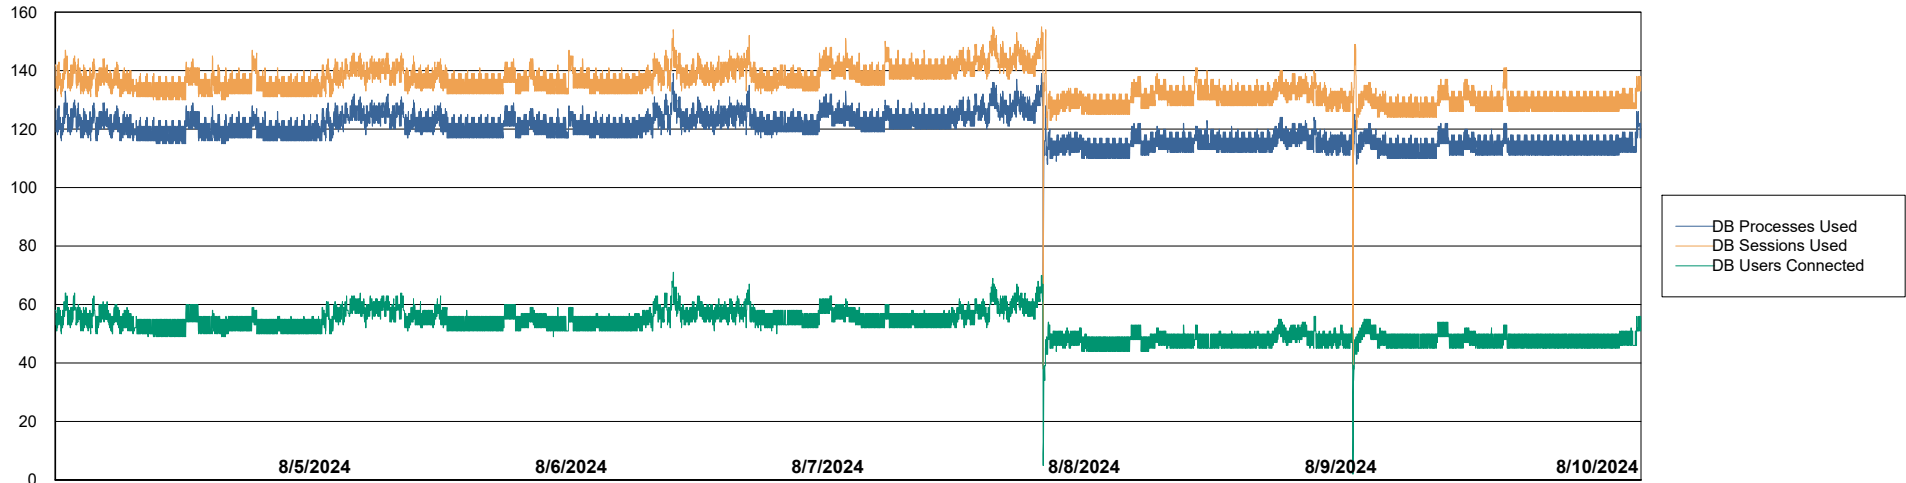

Database Performance PHS_PRD_GCAB992B_ABS1