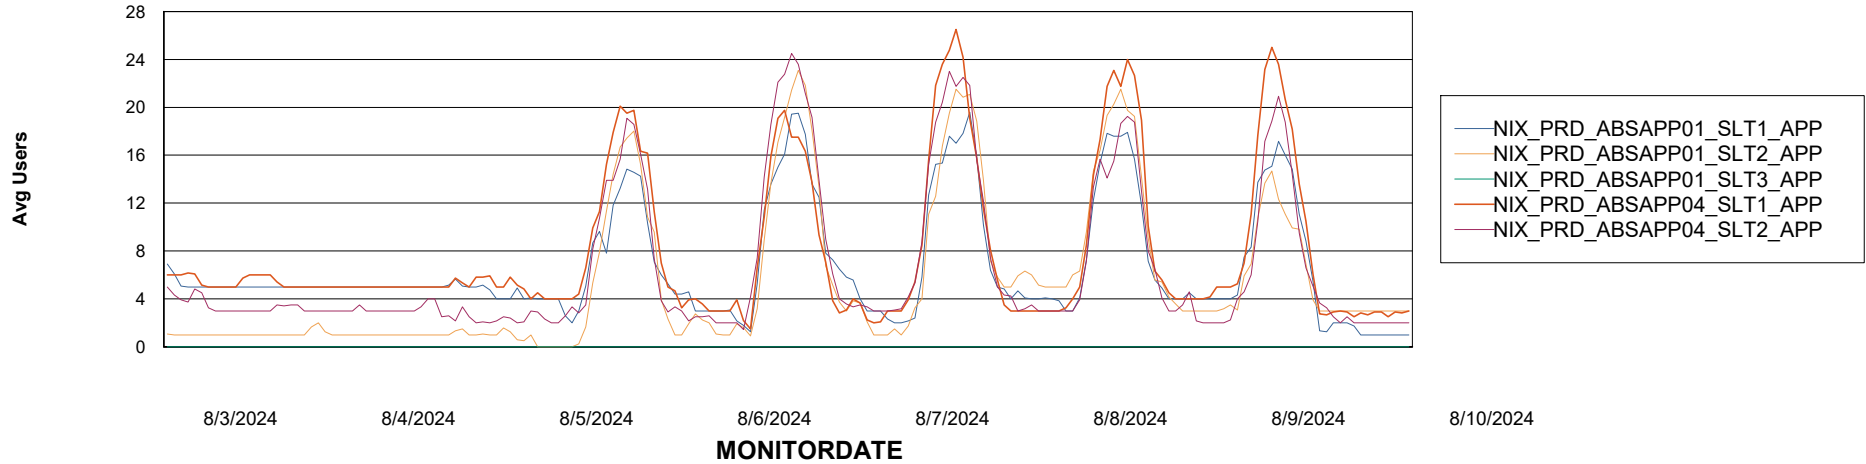

Avg users per day per ABS server