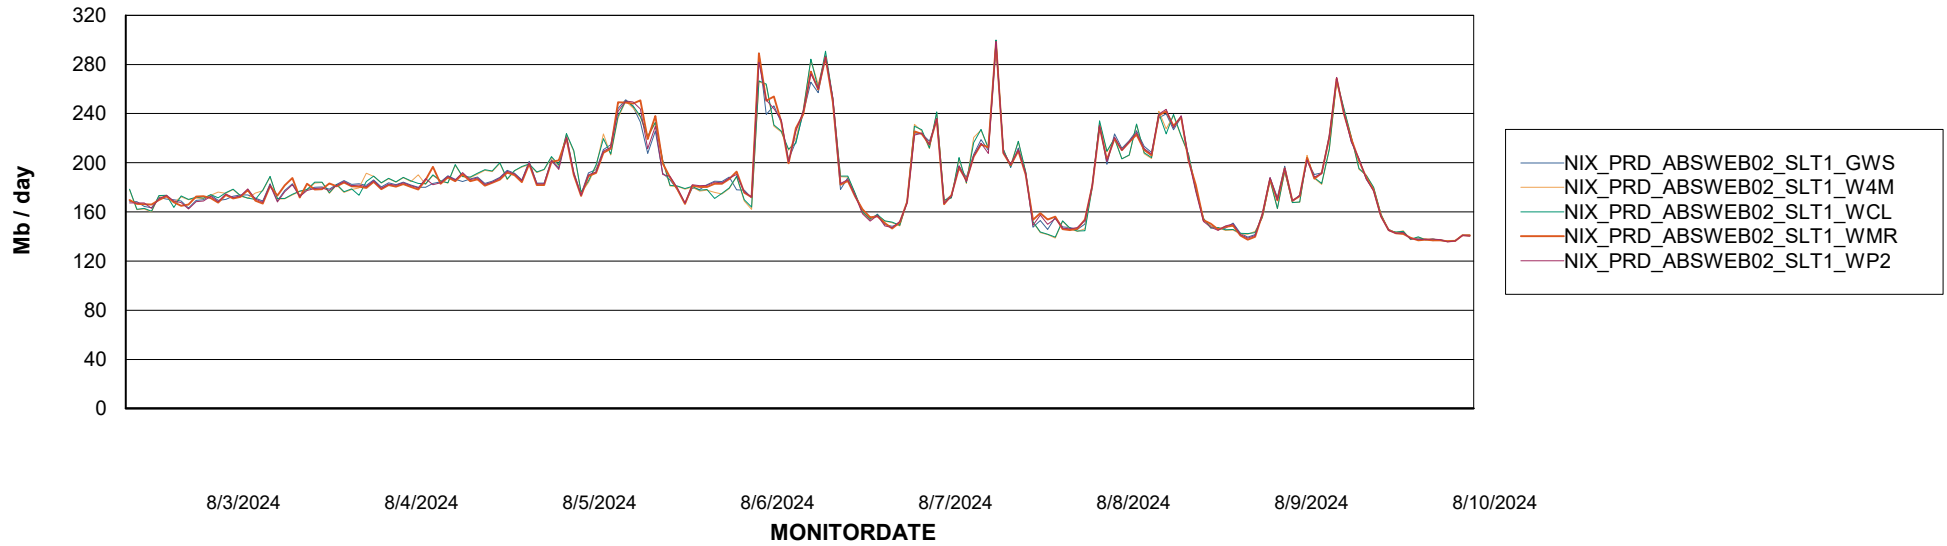

ABSSolute Web Component Services

Avg memory used per ABS Web component