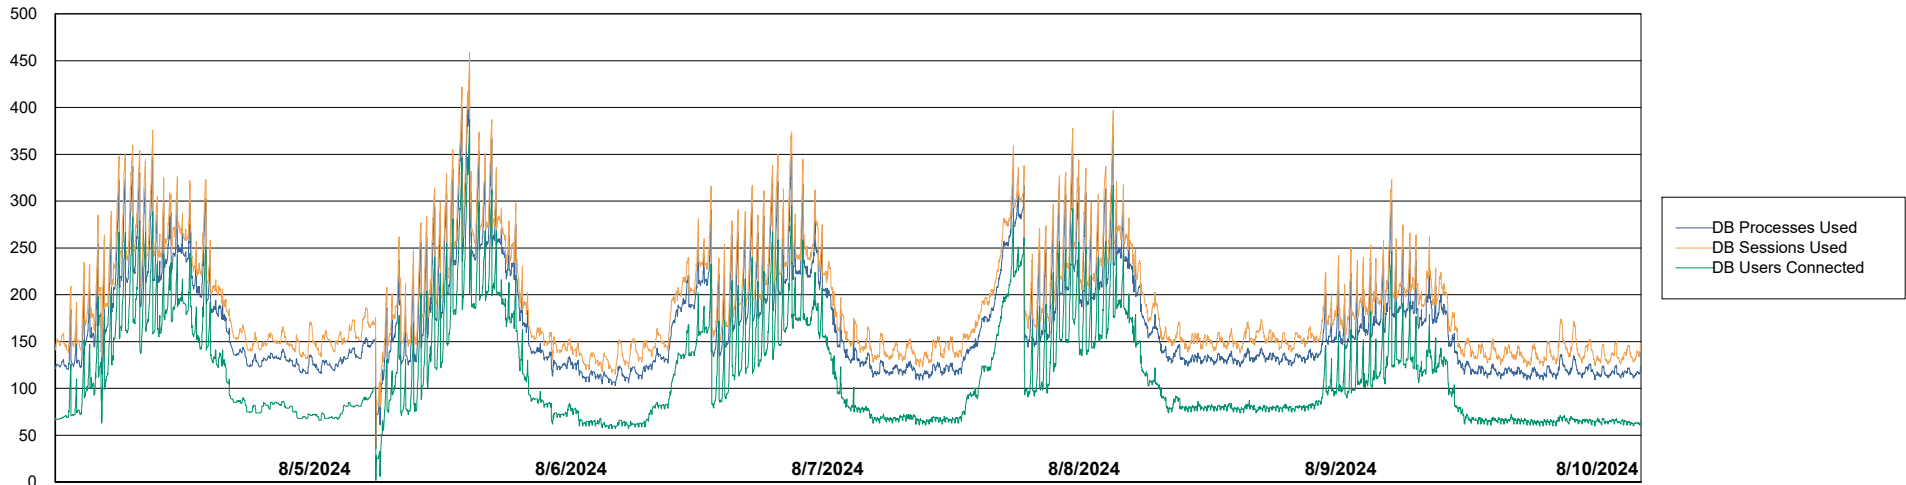

Weekly SLA Customer Report

Customer NIX_Production
Database ID 51

Database Performance NIX_PRD_ABSBI_ABS1

Weekly SLA Customer Report

Customer NIX_Production
Database ID 51

Database Performance NIX_PRD_ABSD01_ABS1