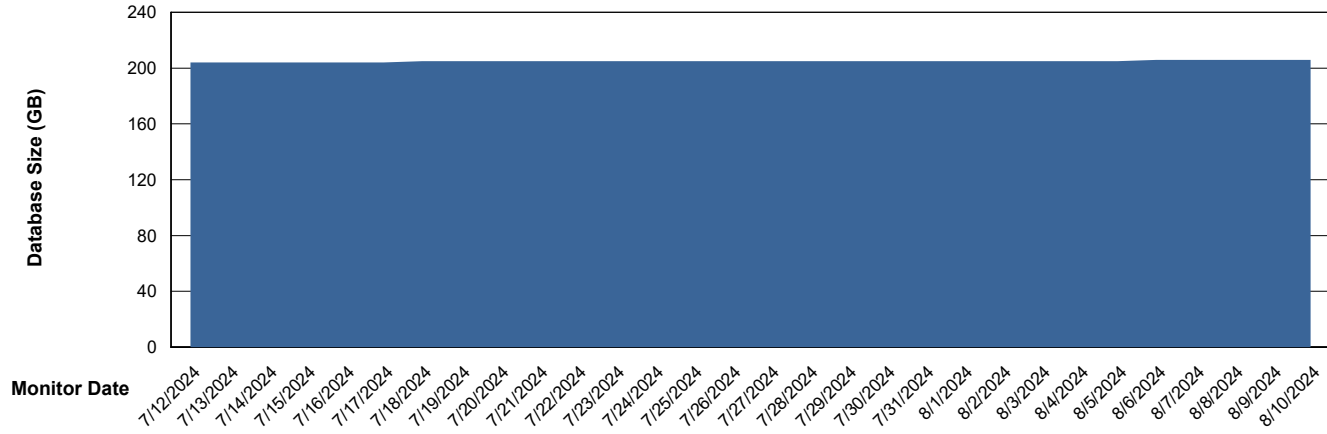

DATABASE SIZE NIX_PRD_ABSBI_ABS1

Database growth over last month