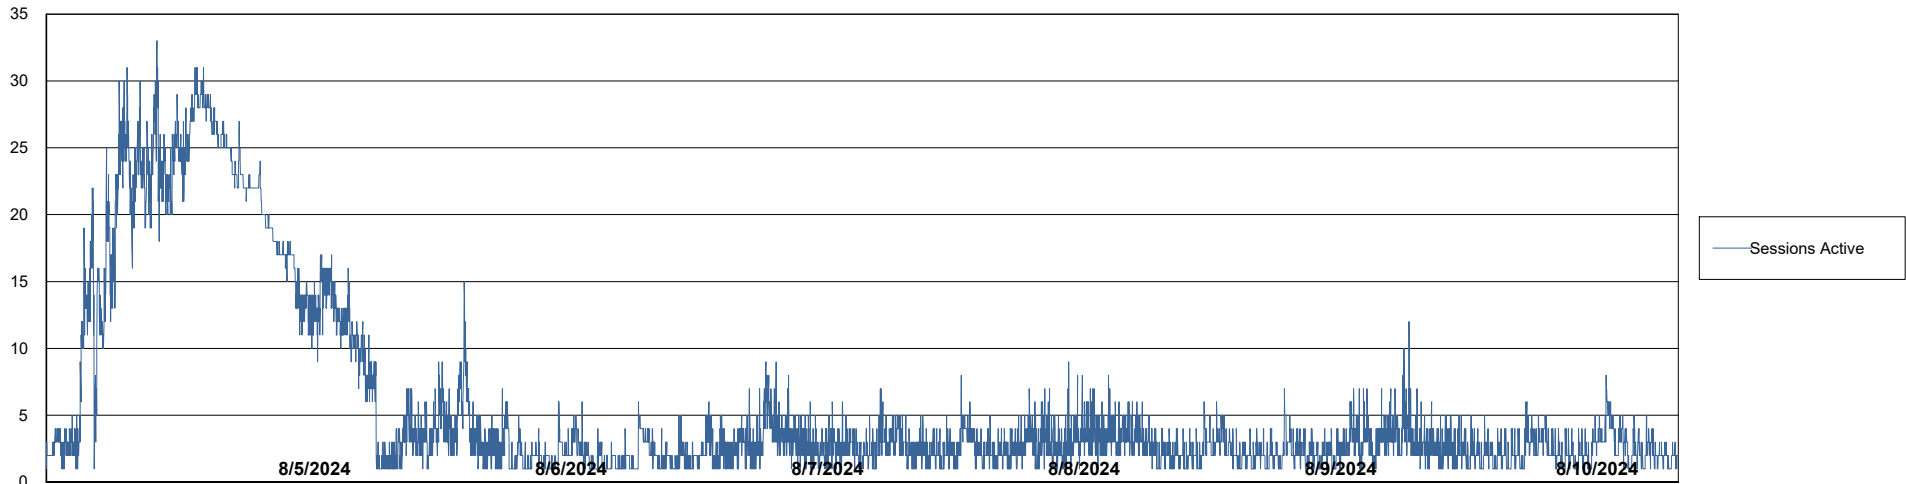

Weekly SLA Customer Report

Customer NIX_Production
Database ID 51

Database Performance NIX_PRD_ABSBI_ABS1

Weekly SLA Customer Report

Customer NIX_Production
Database ID 51

Database Performance NIX_PRD_ABSD01_ABS1