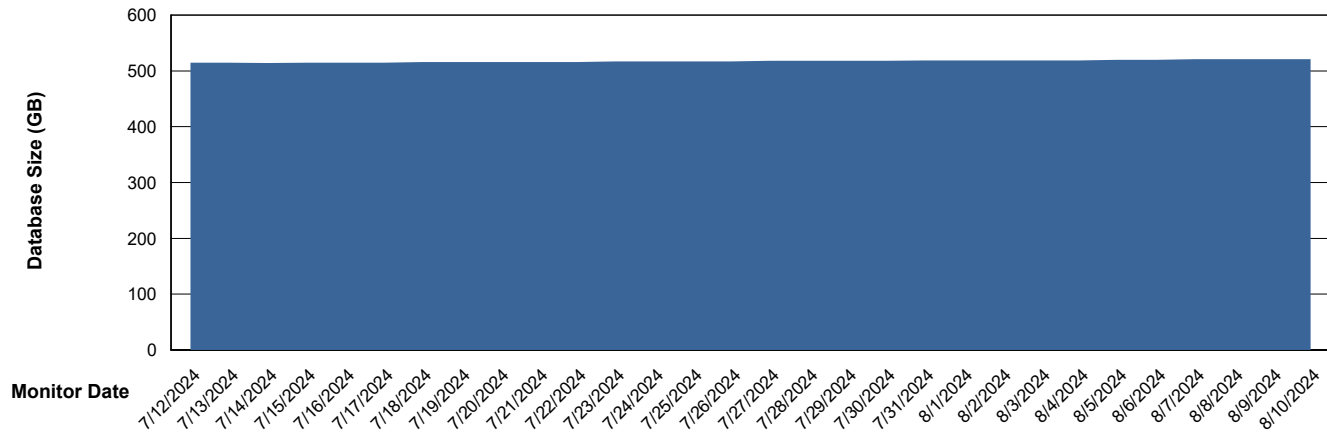

DATABASE SIZE NIX_PRD_ABSDB01_ABS1

Database growth over last month