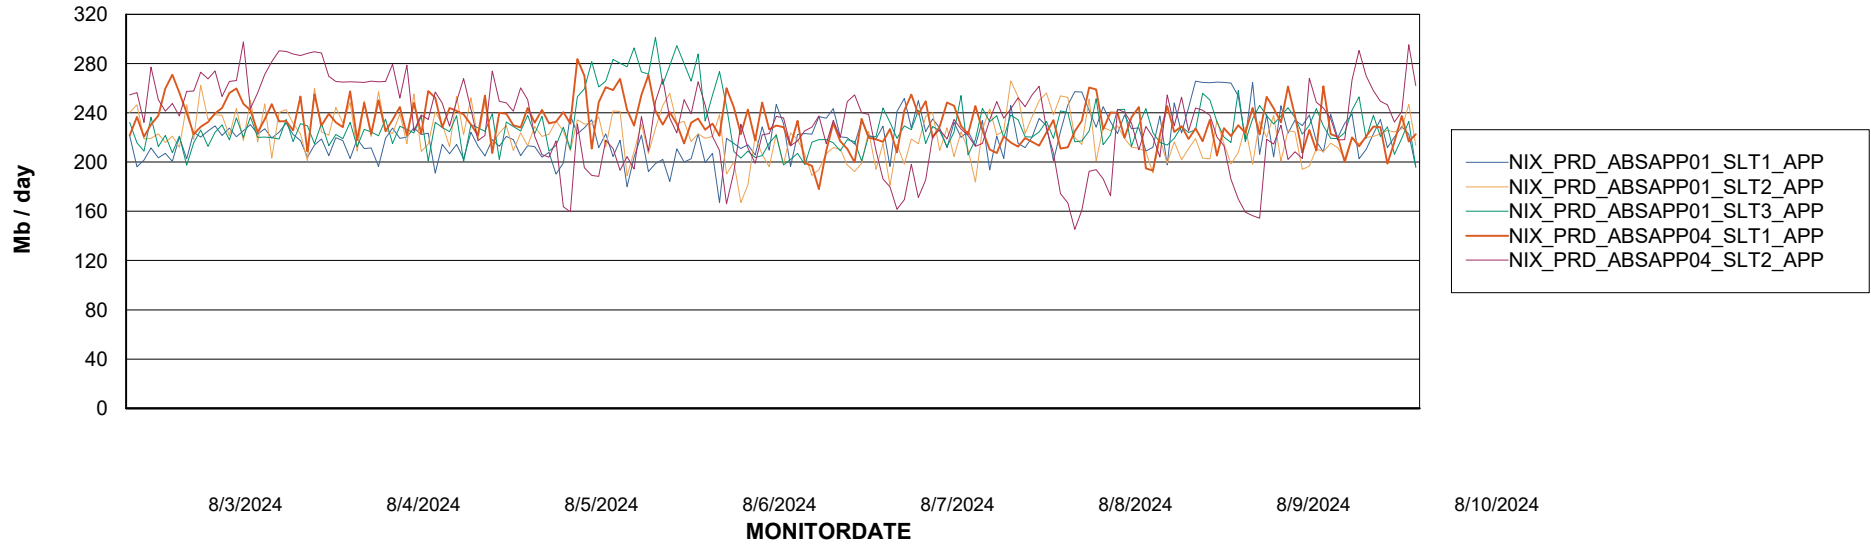

ABSSolute Application Server Services

Avg memory used per ABS Server Service