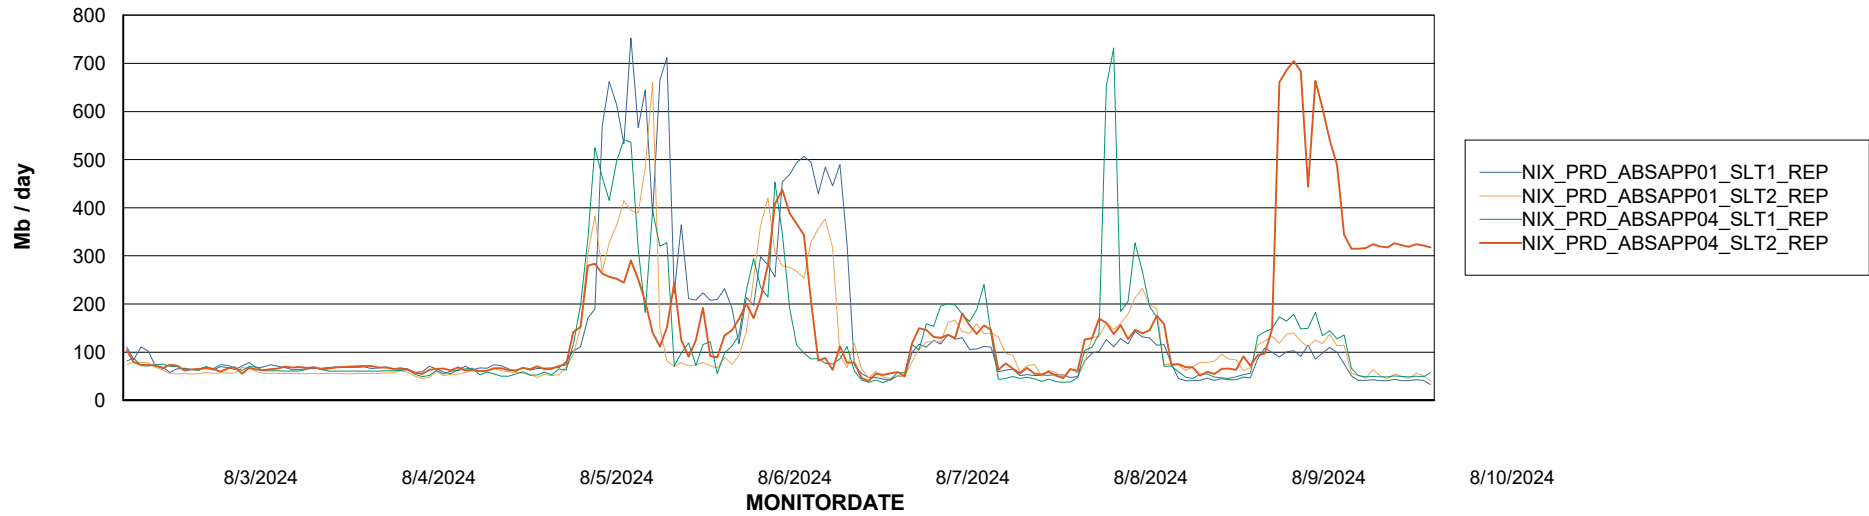

Avg memory used per ABS Server Service

Avg users per day per ABS server

Weekly SLA Customer Report

Customer NIX_Production
Database ID 51

ABSSolute Application ReportServer Services

Avg memory used per ReportServer Service