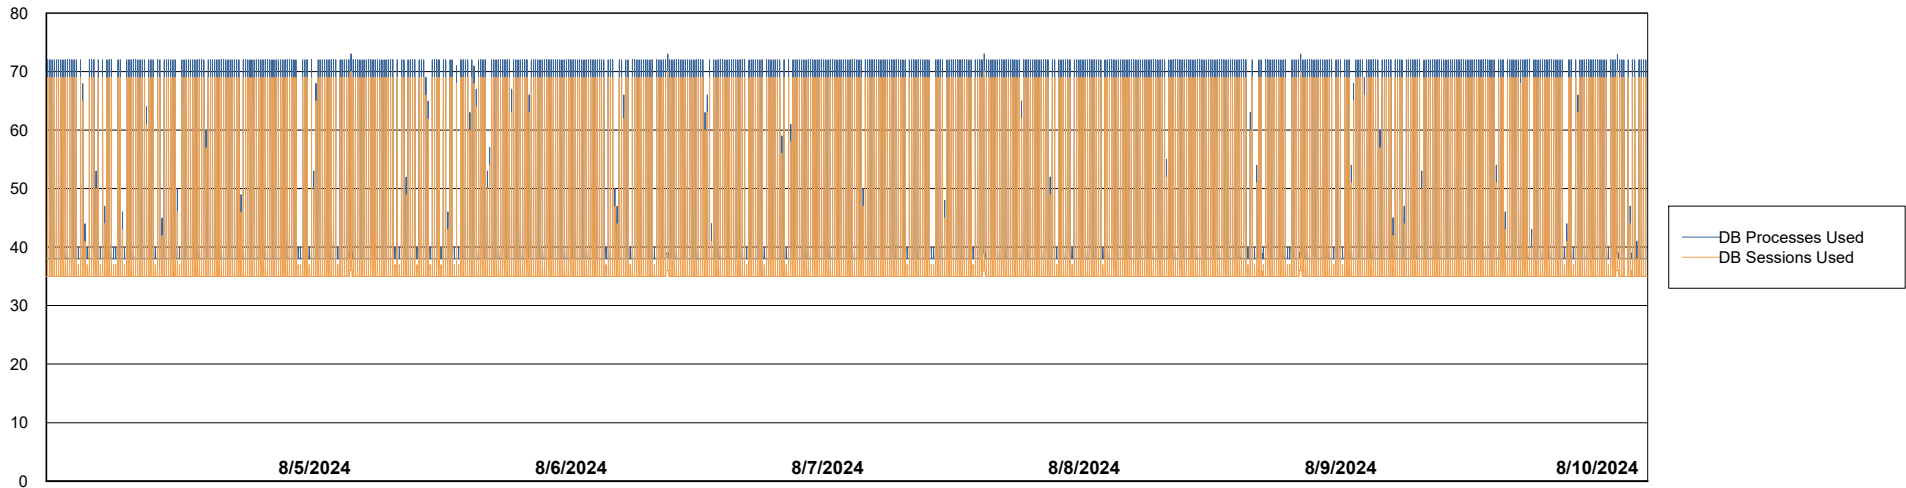

Database Performance NIX_PRD_ABSD02_HSBABS1

DB Processes Max 300