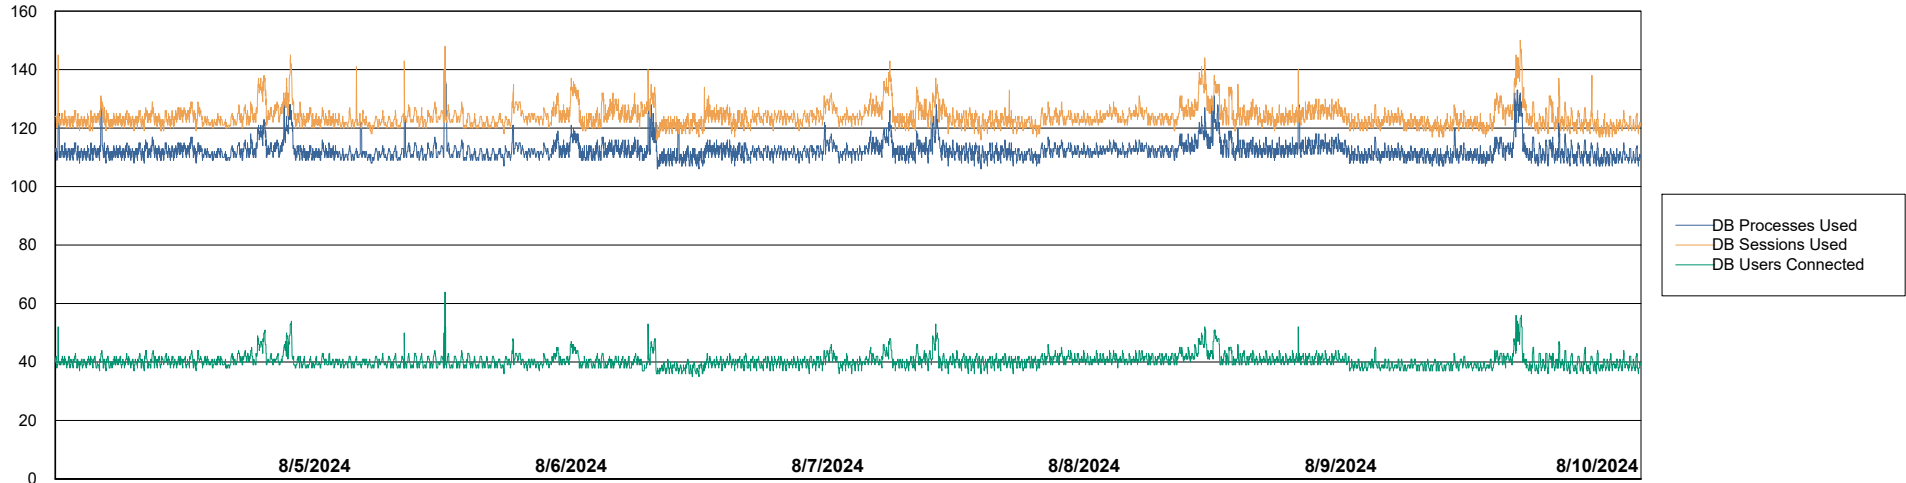

Database Performance LTS_PRD_CLSABSBI01_ABS1