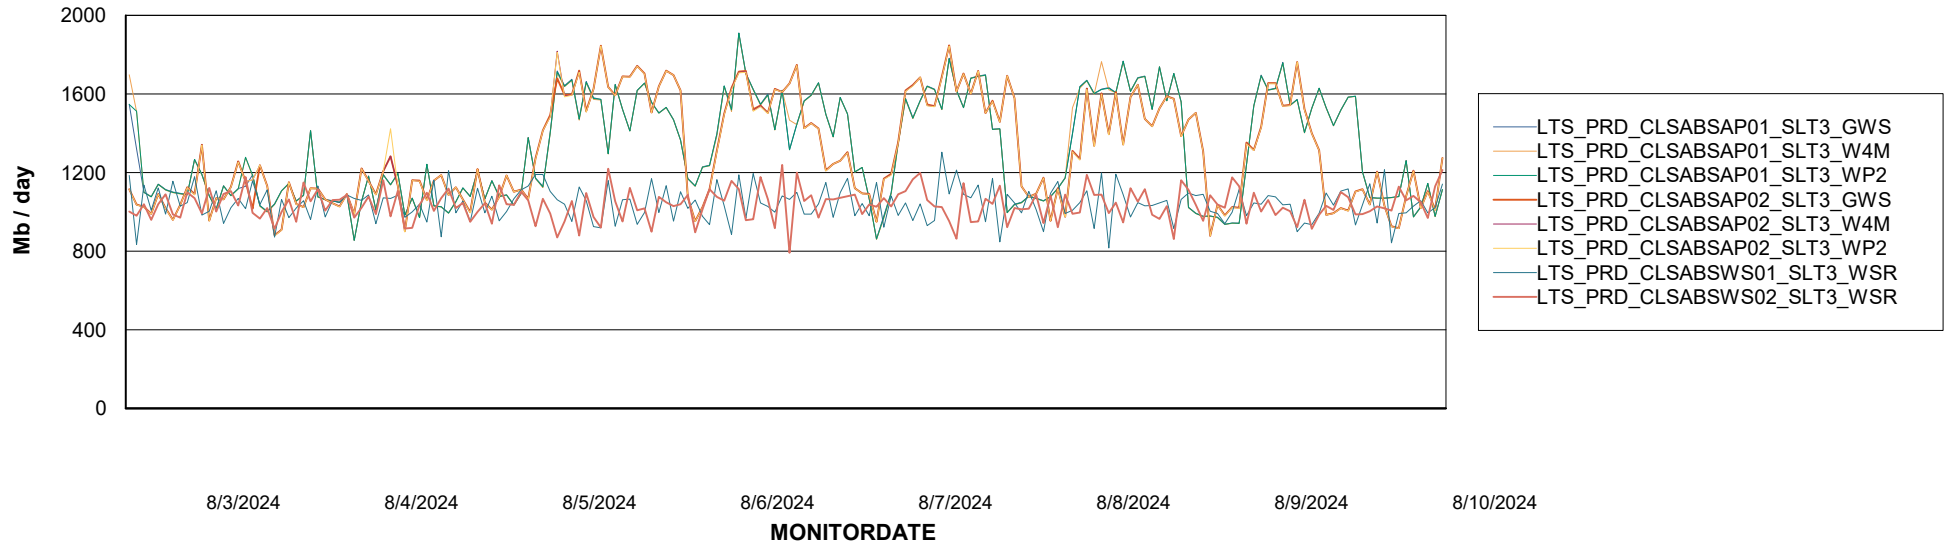

ABSSolute Web Component Services

Avg memory used per ABS Web component