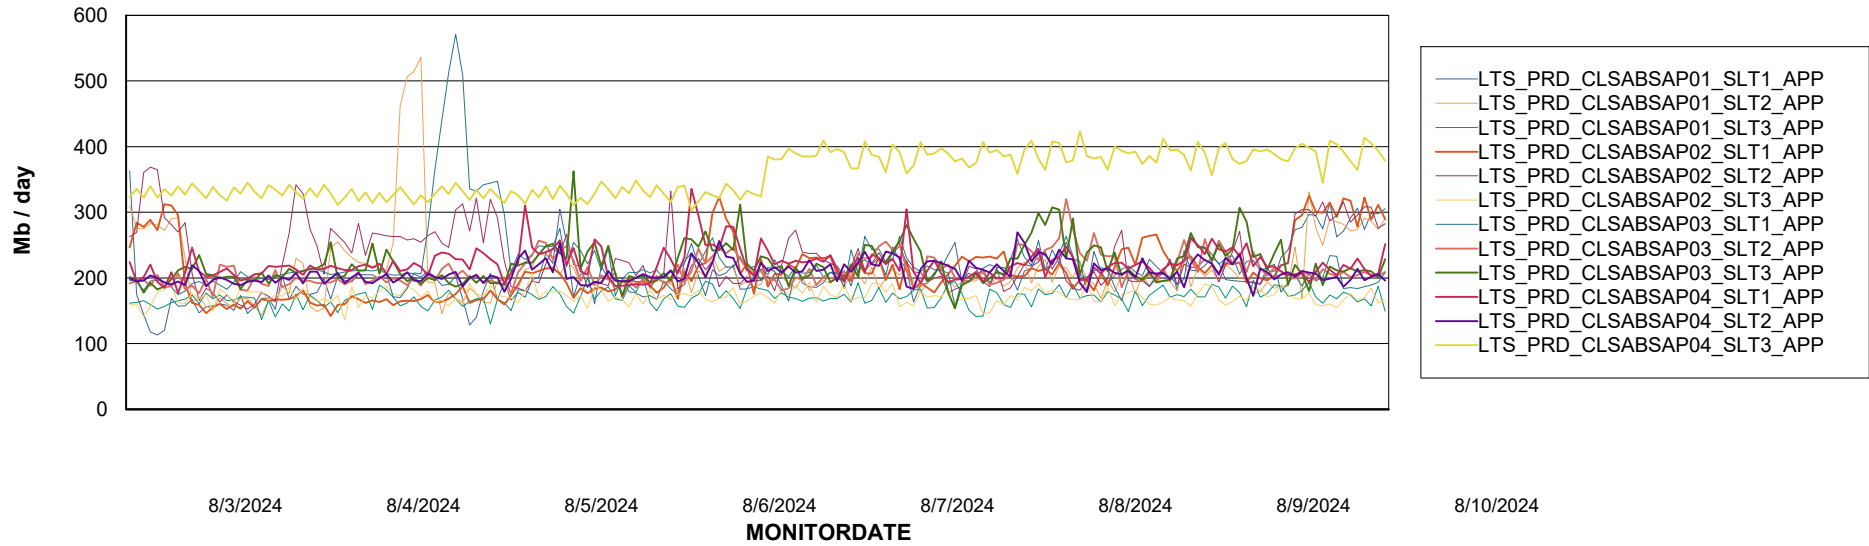

ABSSolute Application Server Services

Avg memory used per ABS Server Service