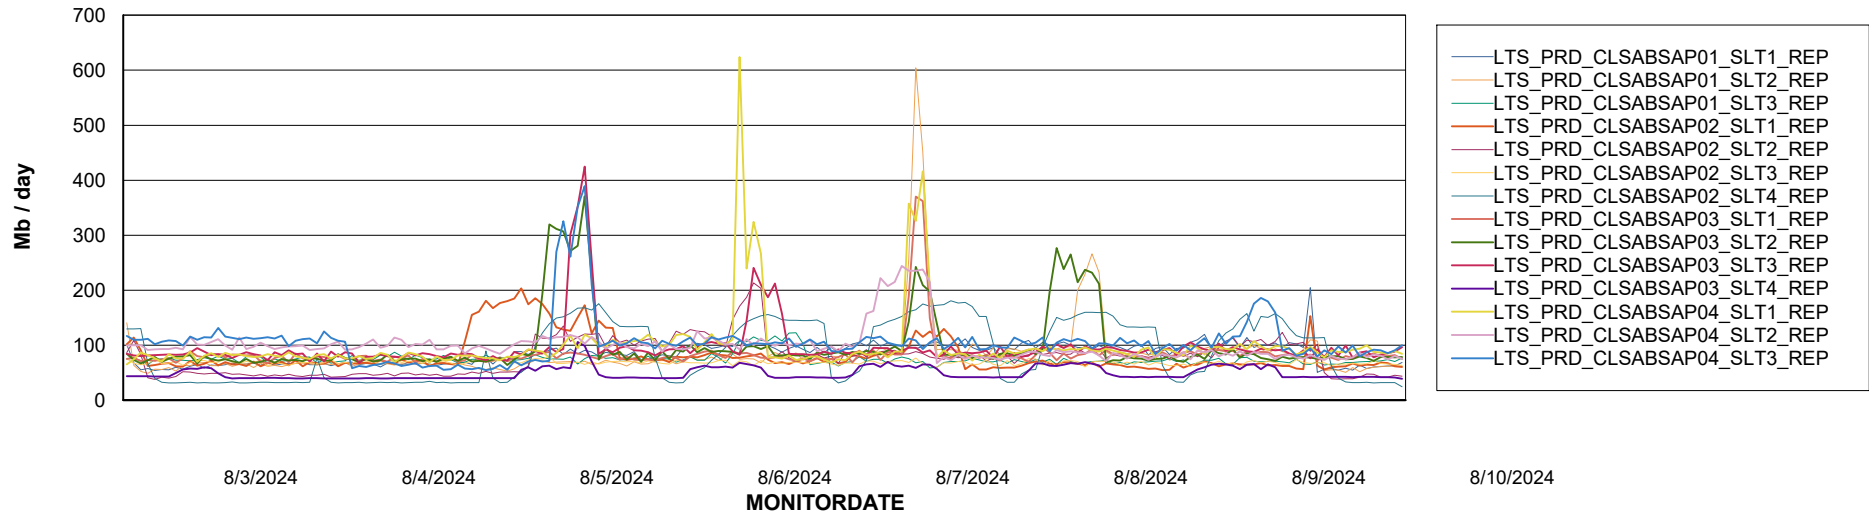

ABSSolute Application ReportServer Services

Avg memory used per ReportServer Service