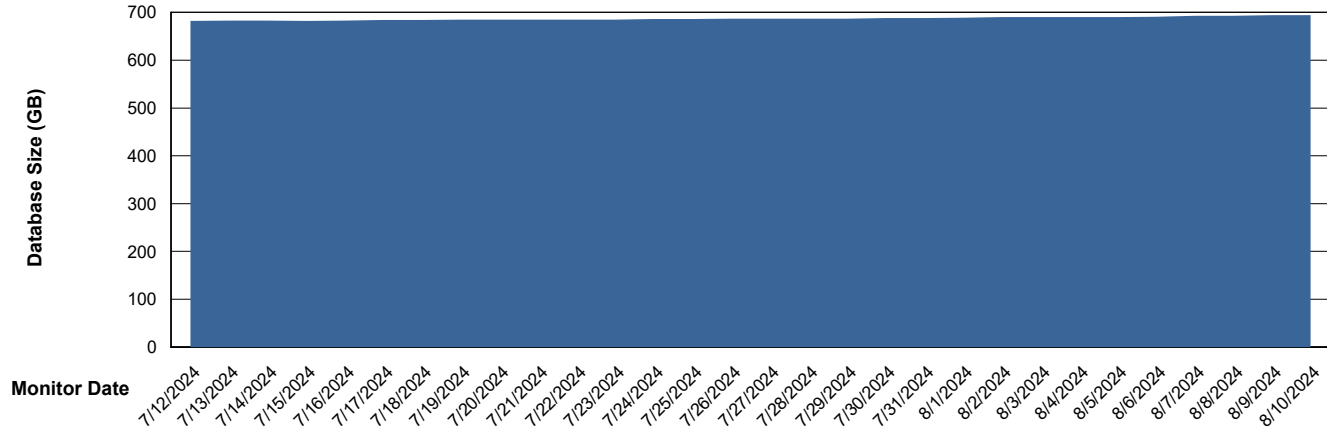

DATABASE SIZE LTS_PRD_CLSABSBI01_ABS1

Database growth over last month