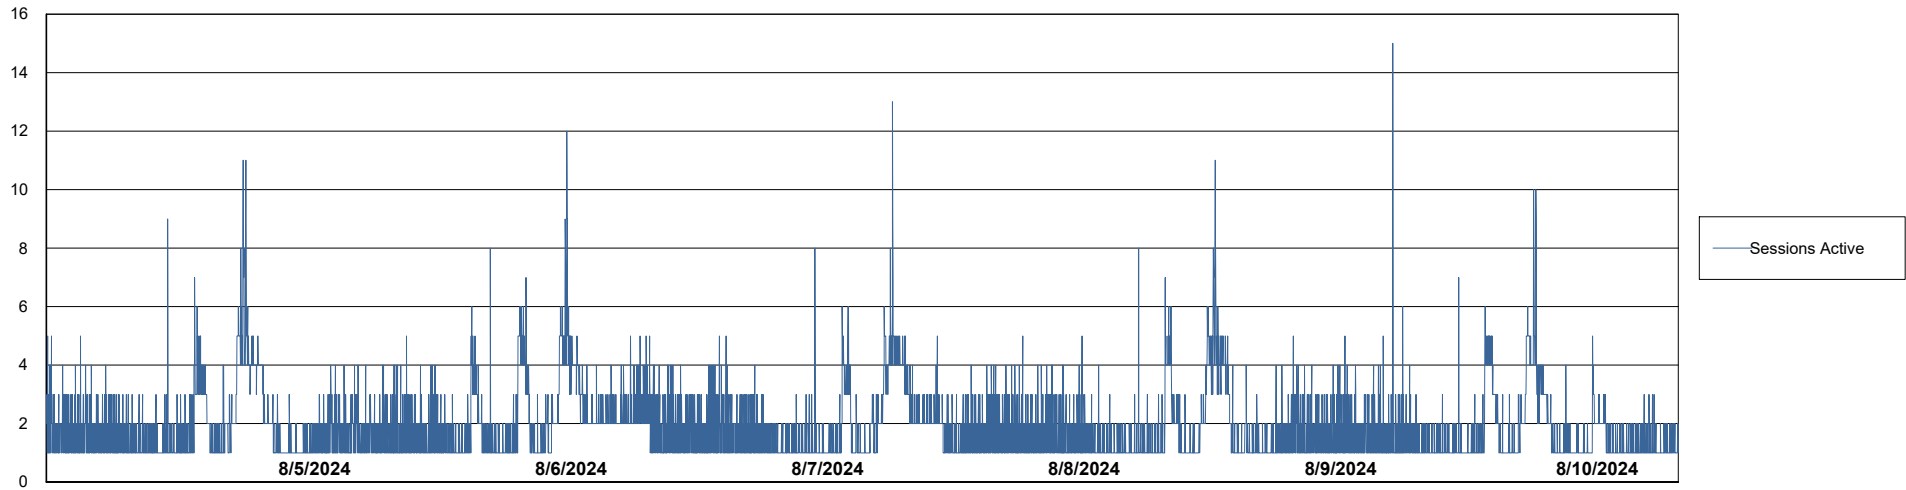

Database Performance LTS_PRD_CLSABSD01_ABS1