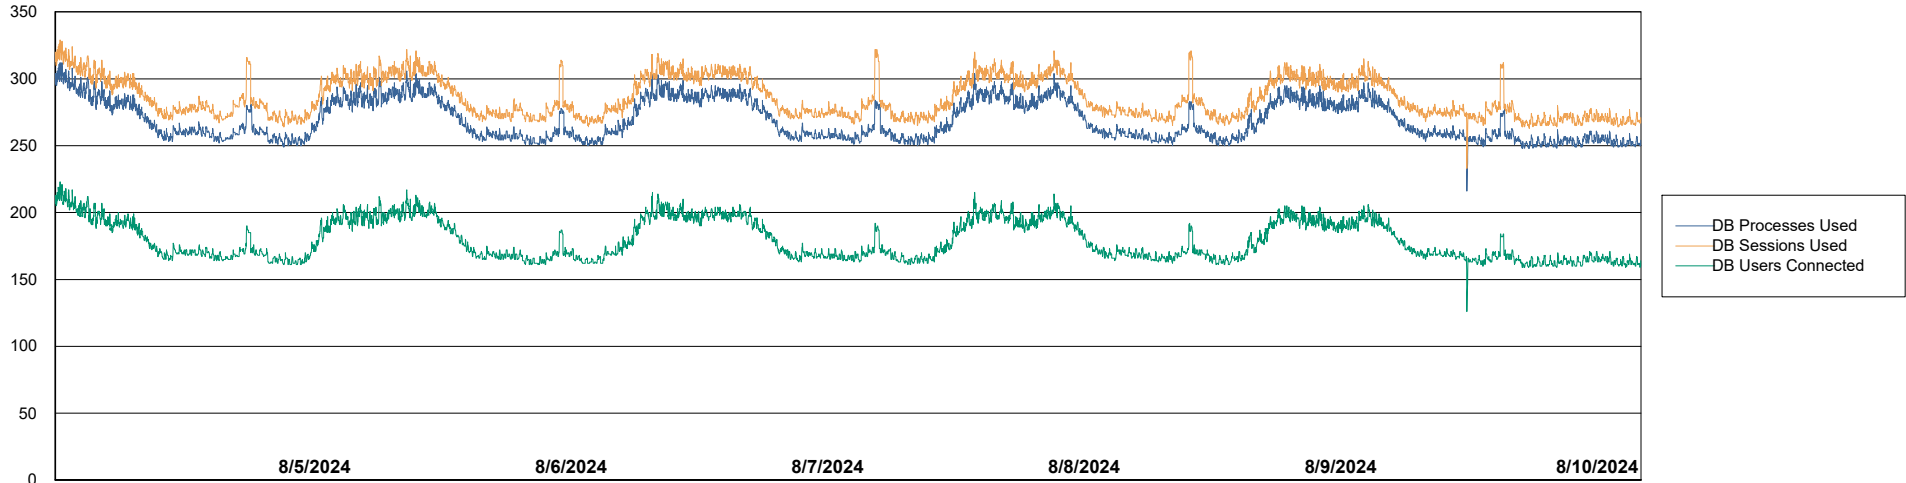

Database Performance LTS_PRD_CLSABSD01_ABS1