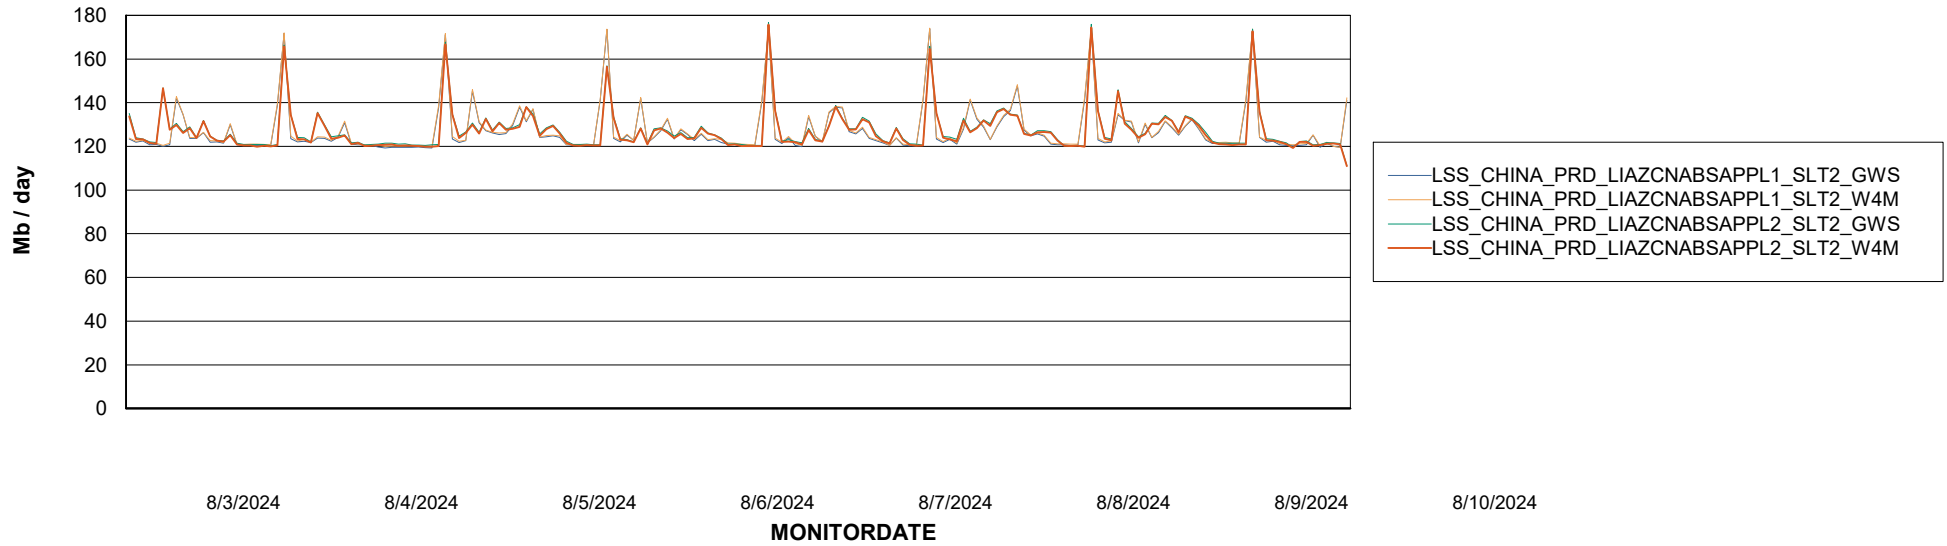

Avg memory used per ReportServer Service

Weekly SLA Customer Report

Customer LSS_CHINA_Production
Database ID 202

ABSSolute Web Component Services

Avg memory used per ABS Web component

Weekly SLA Customer Report