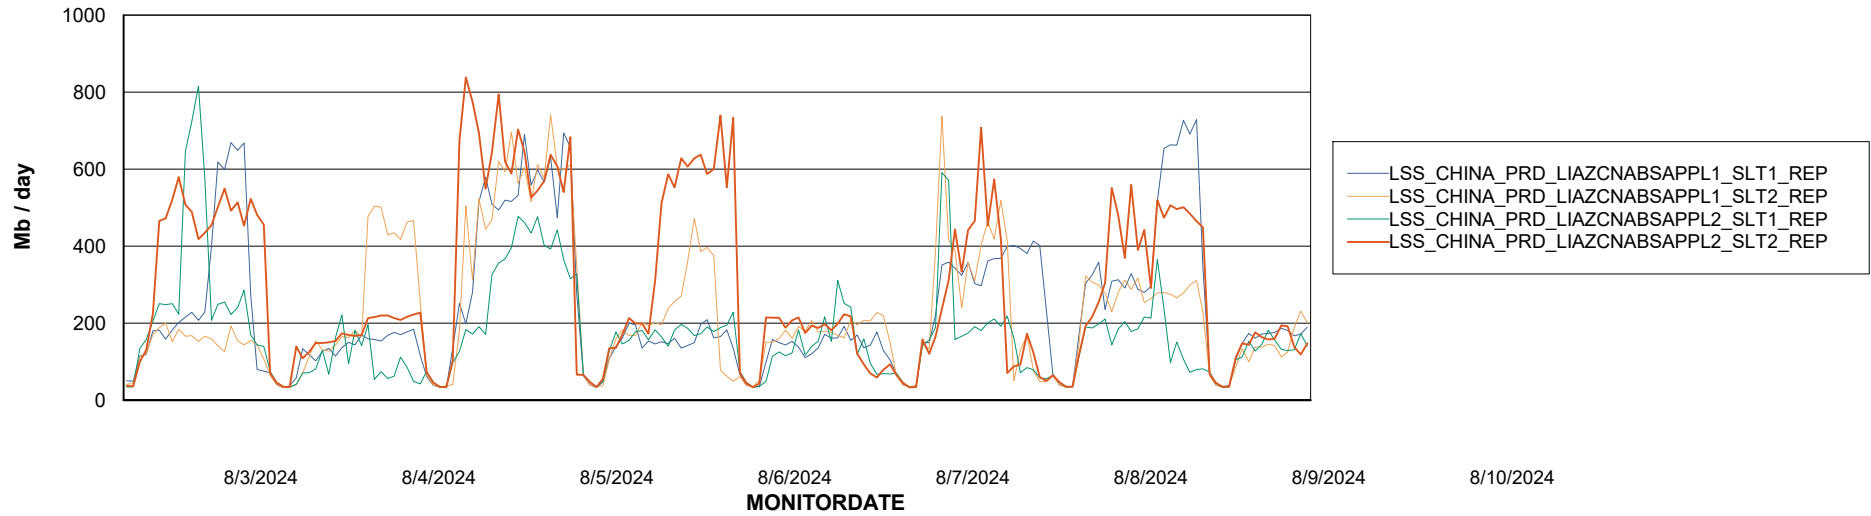

ABSSolute Application ReportServer Services

Avg memory used per ReportServer Service