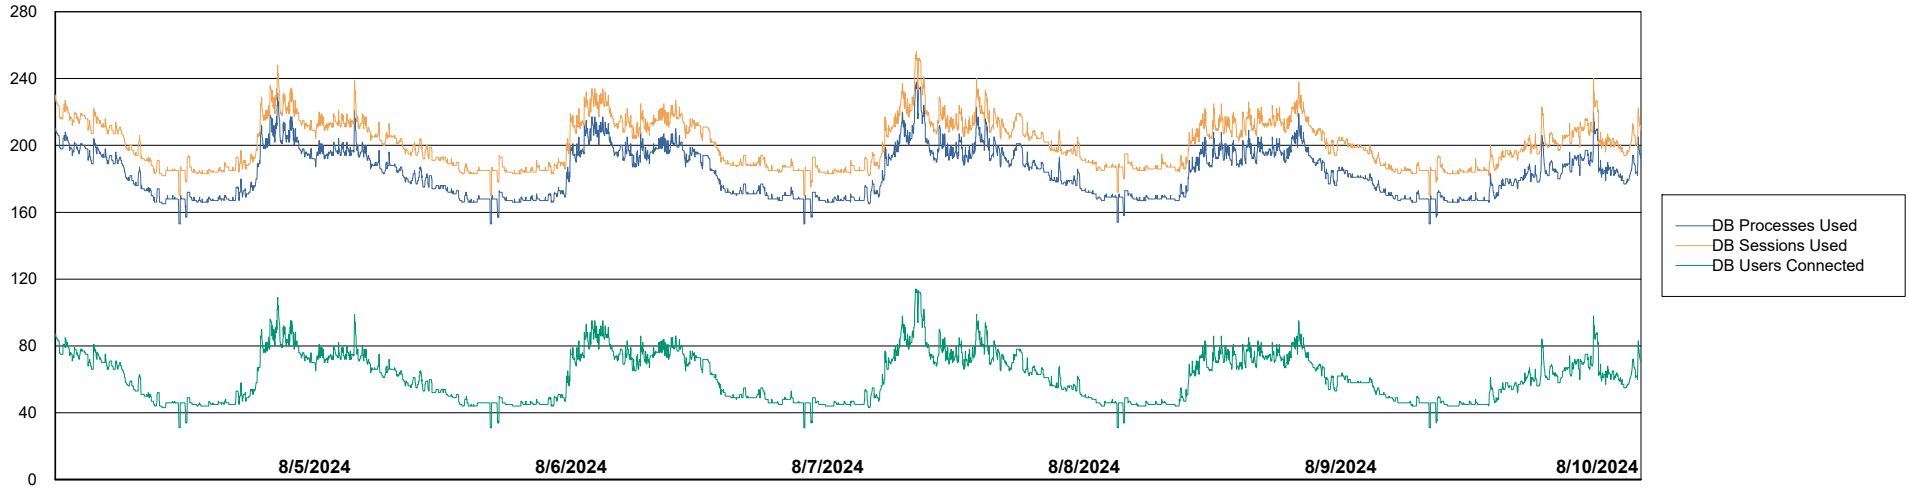

Weekly SLA Customer Report

Customer LSS_CHINA_Production
Database ID 202

Harddisk Usage LSS_CHINA_PRD_liazcne2VMProdABSSoluteDB1

	Free disk space on / (%)	Total disk space on / (Gb)	Used disk space on / (Gb)	Free disk space on /boot (%)	Total disk space on /boot (Gb)	Used disk space on /boot (Gb)	Free disk space on /u01 (%)	Total disk space on /u01 (Gb)	Used disk space on /u01 (Gb)	Free disk space on /u02 (%)
8/10/2024	77	63	15	69	0	0	47	49	25	41
8/9/2024	77	63	15	69	0	0	47	49	25	41
8/8/2024	77	63	15	69	0	0	47	49	25	41
8/7/2024	77	63	15	69	0	0	47	49	25	41
8/6/2024	77	63	15	69	0	0	47	49	25	41
8/5/2024	77	63	15	69	0	0	47	49	25	41
8/4/2024	77	63	15	69	0	0	47	49	25	41

Harddisk Usage LSS_CHINA_PRD_liazcne2VMProdABSSoluteDB2

	Free disk space on / (%)	Total disk space on / (Gb)	Used disk space on / (Gb)	Free disk space on /boot (%)	Total disk space on /boot (Gb)	Used disk space on /boot (Gb)	Free disk space on /u01 (%)	Total disk space on /u01 (Gb)	Used disk space on /u01 (Gb)	Free disk space on /u02 (%)
8/10/2024	89	63	7	69	0	0	71	49	13	44
8/9/2024	89	63	7	69	0	0	71	49	13	44
8/8/2024	89	63	7	69	0	0	71	49	13	44
8/7/2024	89	63	7	69	0	0	71	49	13	44
8/6/2024	89	63	7	69	0	0	71	49	13	44
8/5/2024	89	63	7	69	0	0	71	49	13	44
8/4/2024	89	63	7	69	0	0	71	49	13	44

Weekly SLA Customer Report

Customer LSS_CHINA_Production
Database ID 202

Database Performance LSS_CHINA_PRD_liazcne2VMProdABSSoluteDB1_ABS1

Weekly SLA Customer Report

Customer LSS_CHINA_Production
Database ID 202