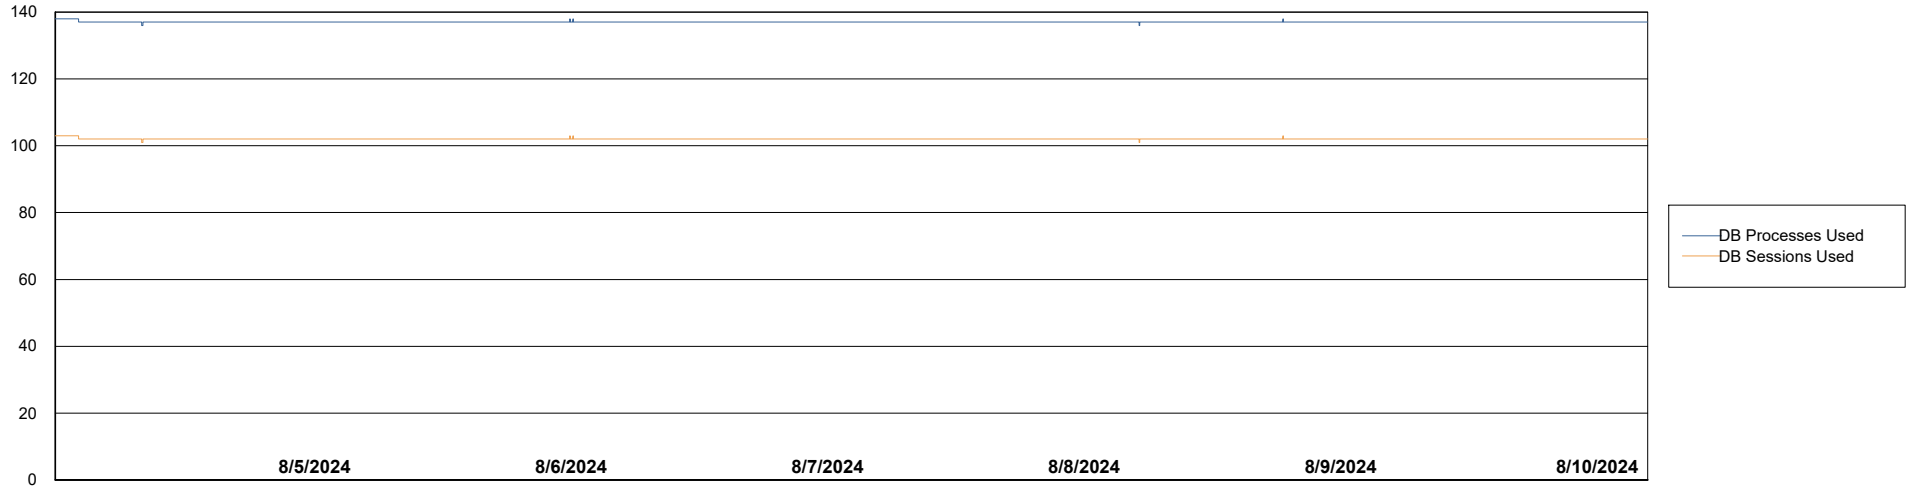

Database Performance LSS_CHINA_PRD_liazcne2VMProdABSSoluteDB2_HSBABS1

DB Processes Max 0
DB Processes Max 1,000
DB Processes Max 4