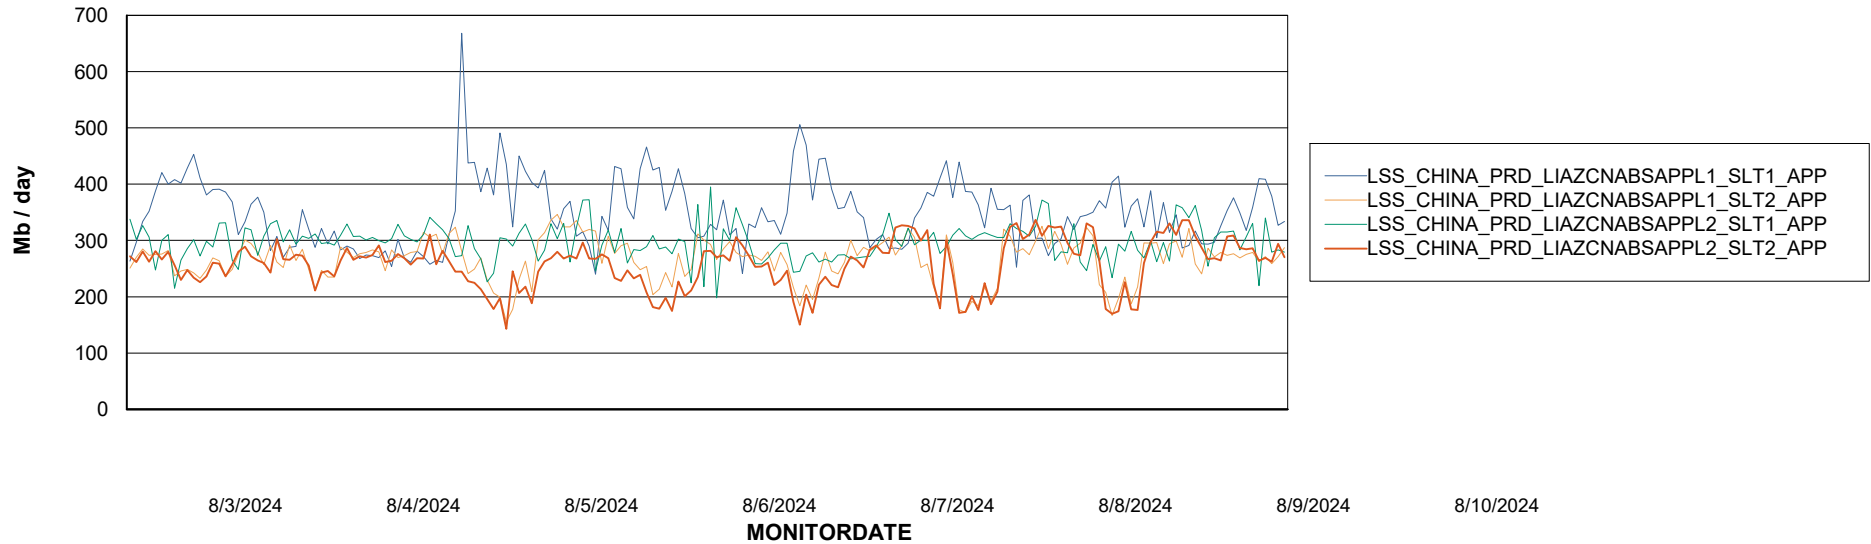

ABSSolute Application Server Services

Avg memory used per ABS Server Service