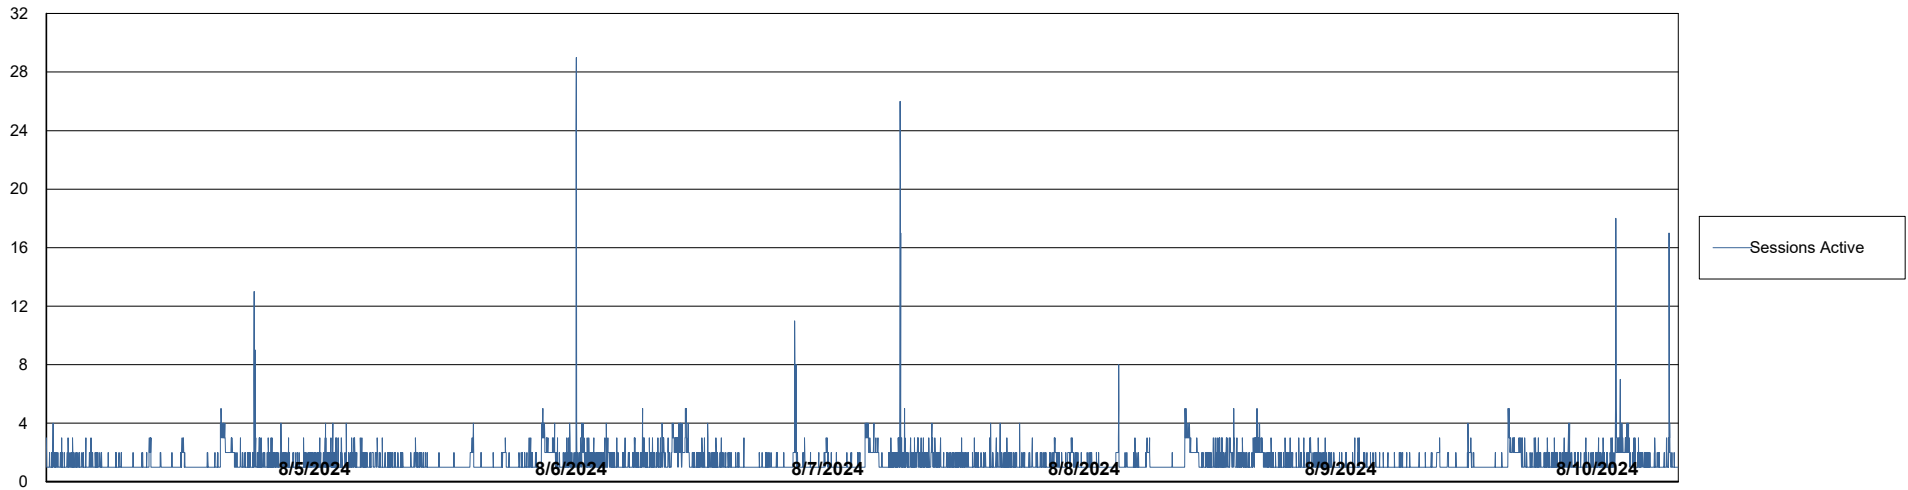

Weekly SLA Customer Report

Customer LSS_CHINA_Production
Database ID 202

Harddisk Usage LSS_CHINA_PRD_liazcne2VMProdABSSoluteDB1

	Free disk space on / (%)	Total disk space on / (Gb)	Used disk space on / (Gb)	Free disk space on /boot (%)	Total disk space on /boot (Gb)	Used disk space on /boot (Gb)	Free disk space on /u01 (%)	Total disk space on /u01 (Gb)	Used disk space on /u01 (Gb)	Free disk space on /u02 (%)
8/10/2024	77	63	15	69	0	0	47	49	25	41
8/9/2024	77	63	15	69	0	0	47	49	25	41
8/8/2024	77	63	15	69	0	0	47	49	25	41
8/7/2024	77	63	15	69	0	0	47	49	25	41
8/6/2024	77	63	15	69	0	0	47	49	25	41
8/5/2024	77	63	15	69	0	0	47	49	25	41
8/4/2024	77	63	15	69	0	0	47	49	25	41

Harddisk Usage LSS_CHINA_PRD_liazcne2VMProdABSSoluteDB2

	Free disk space on / (%)	Total disk space on / (Gb)	Used disk space on / (Gb)	Free disk space on /boot (%)	Total disk space on /boot (Gb)	Used disk space on /boot (Gb)	Free disk space on /u01 (%)	Total disk space on /u01 (Gb)	Used disk space on /u01 (Gb)	Free disk space on /u02 (%)
8/10/2024	89	63	7	69	0	0	71	49	13	44
8/9/2024	89	63	7	69	0	0	71	49	13	44
8/8/2024	89	63	7	69	0	0	71	49	13	44
8/7/2024	89	63	7	69	0	0	71	49	13	44
8/6/2024	89	63	7	69	0	0	71	49	13	44
8/5/2024	89	63	7	69	0	0	71	49	13	44
8/4/2024	89	63	7	69	0	0	71	49	13	44

Weekly SLA Customer Report

Customer LSS_CHINA_Production
Database ID 202

Database Performance LSS_CHINA_PRD_liazcne2VMProdABSSoluteDB1_ABS1

Weekly SLA Customer Report

Customer LSS_CHINA_Production
Database ID 202