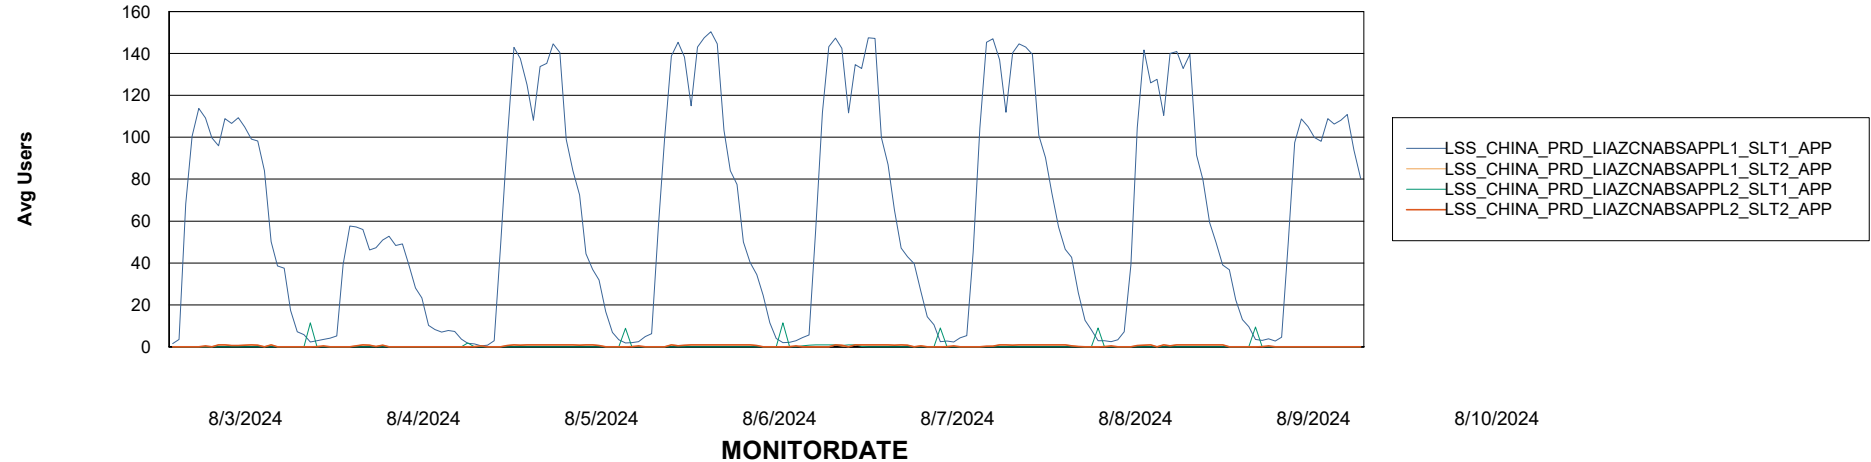

Avg users per day per ABS server