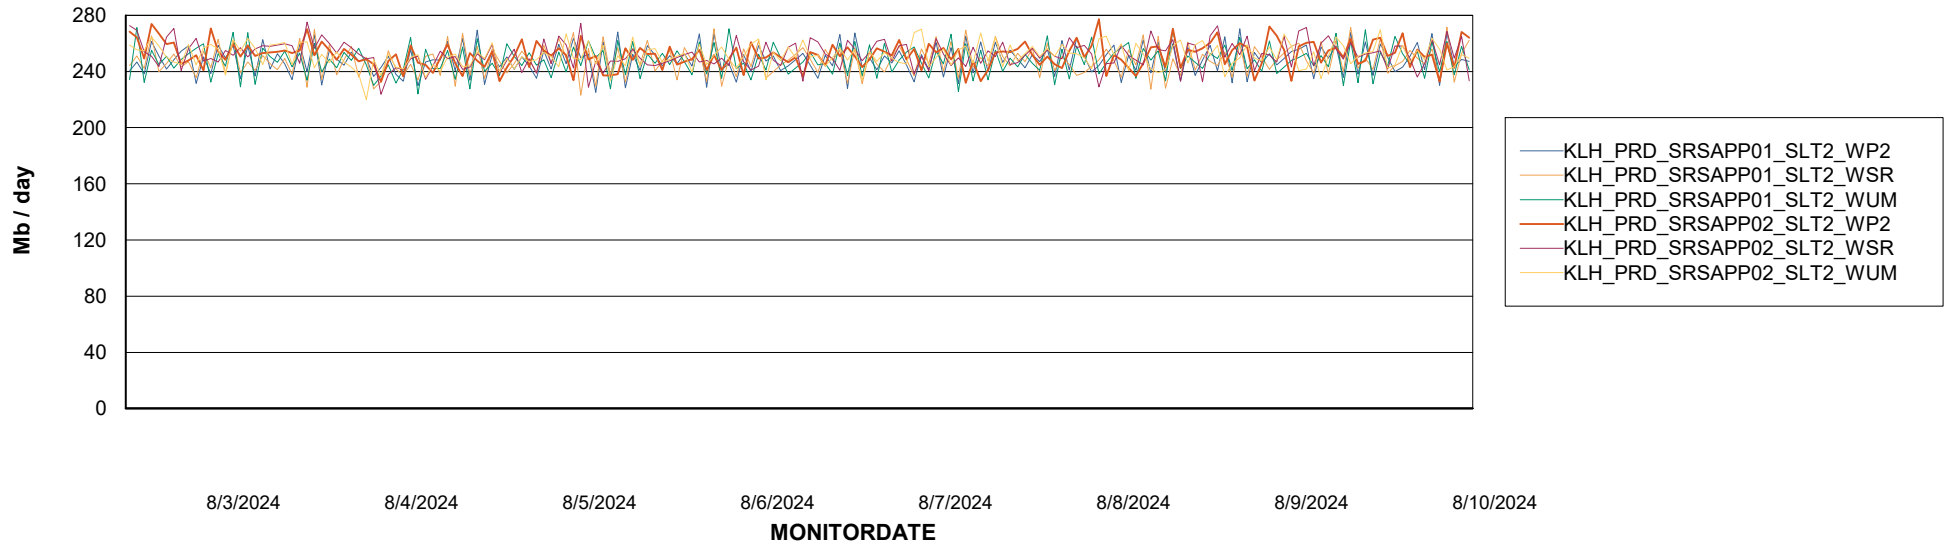

ABSolute Web Component Services

Avg memory used per ABS Web component