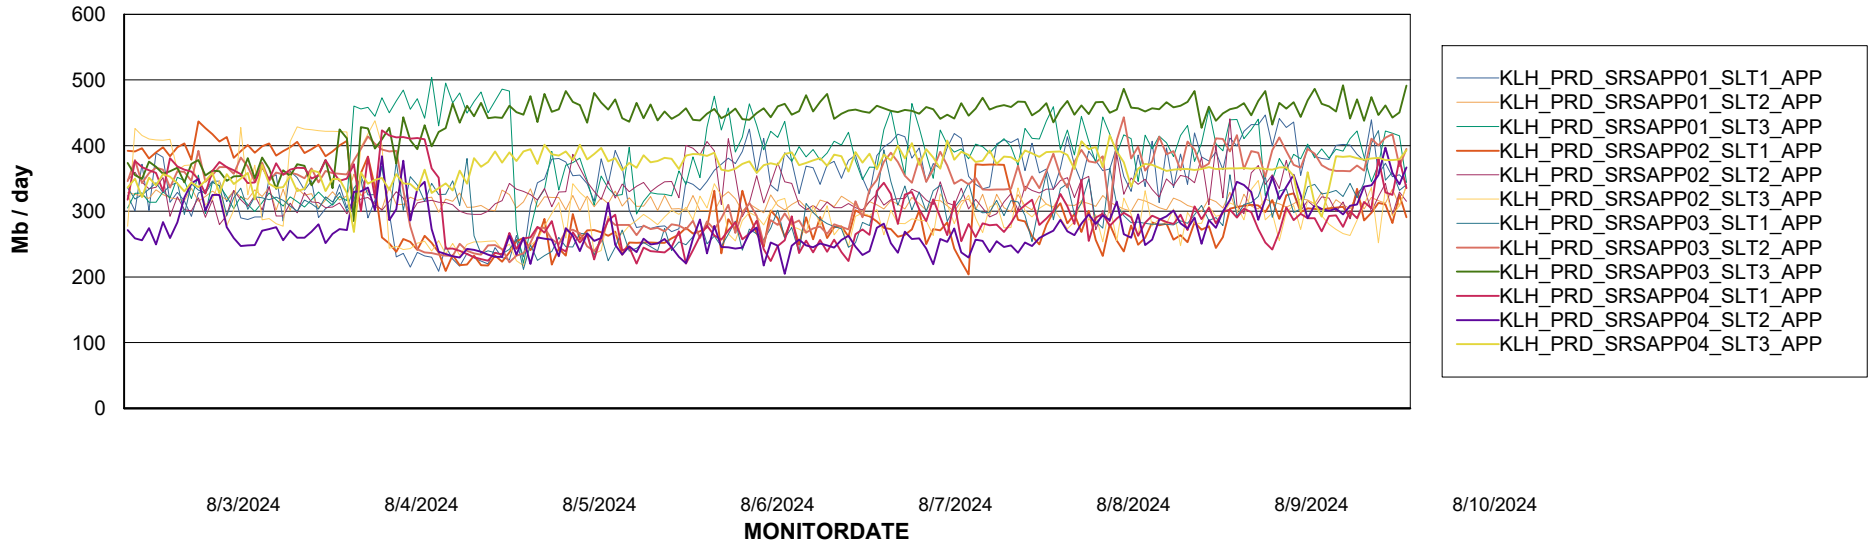

ABSSolute Application Server Services

Avg memory used per ABS Server Service