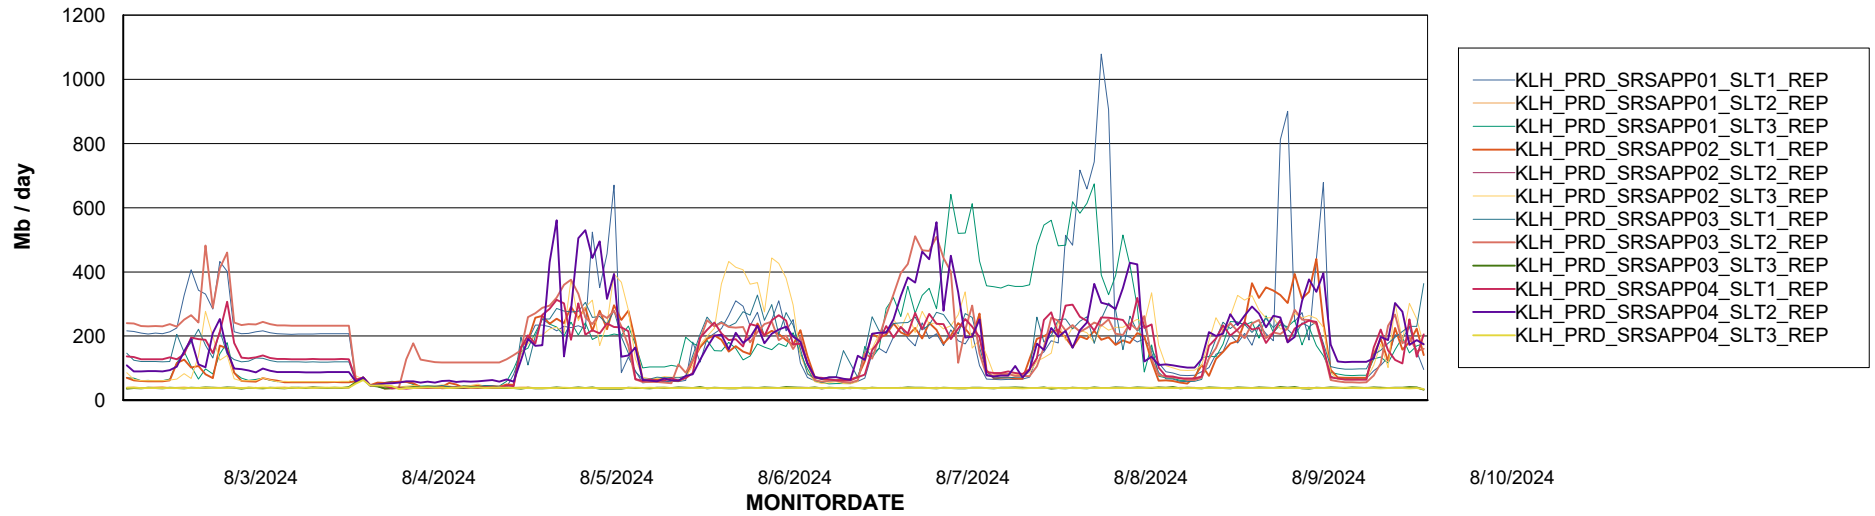

ABSSolute Application ReportServer Services

Avg memory used per ReportServer Service