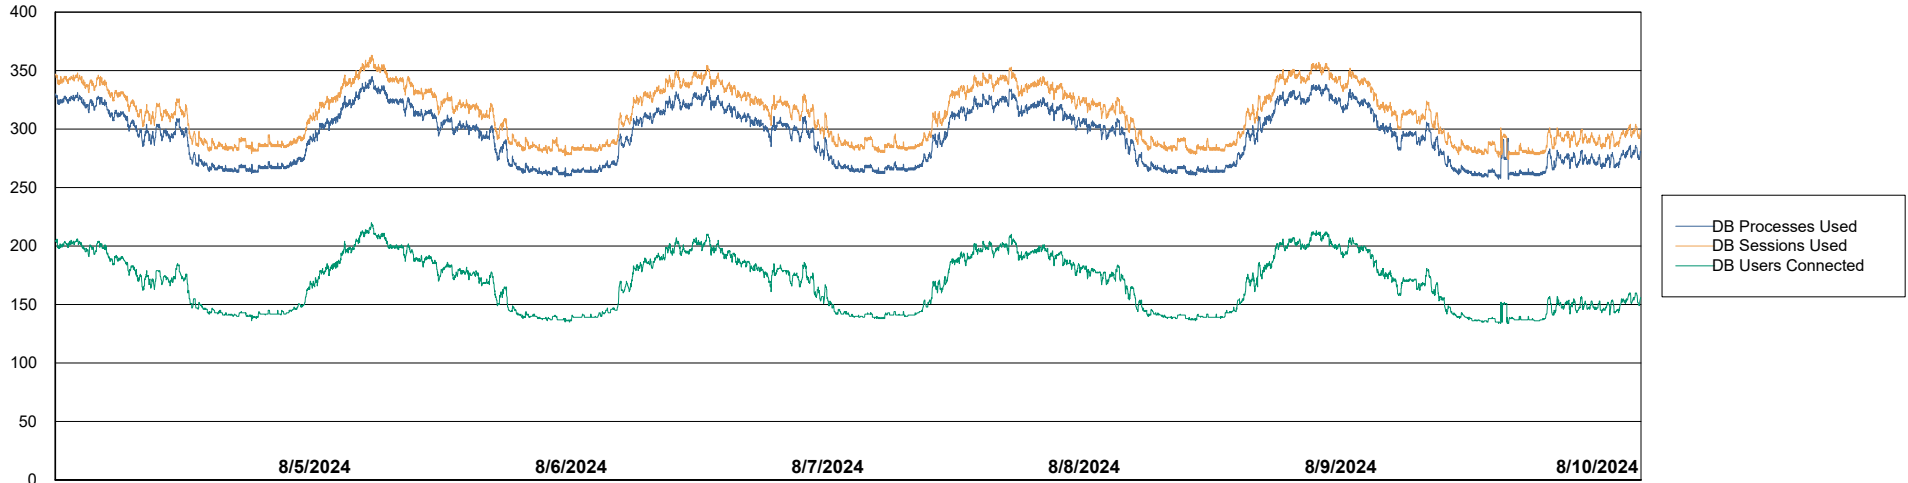

Weekly SLA Customer Report

Customer KLH_Production (24/7)
Database ID 139

Database Performance KLH_PRD_SRSBIDB01_ABS1

Weekly SLA Customer Report

Customer KLH_Production (24/7)
Database ID 139

Database Performance KLH_PRD_SRSDDB01_ABS1