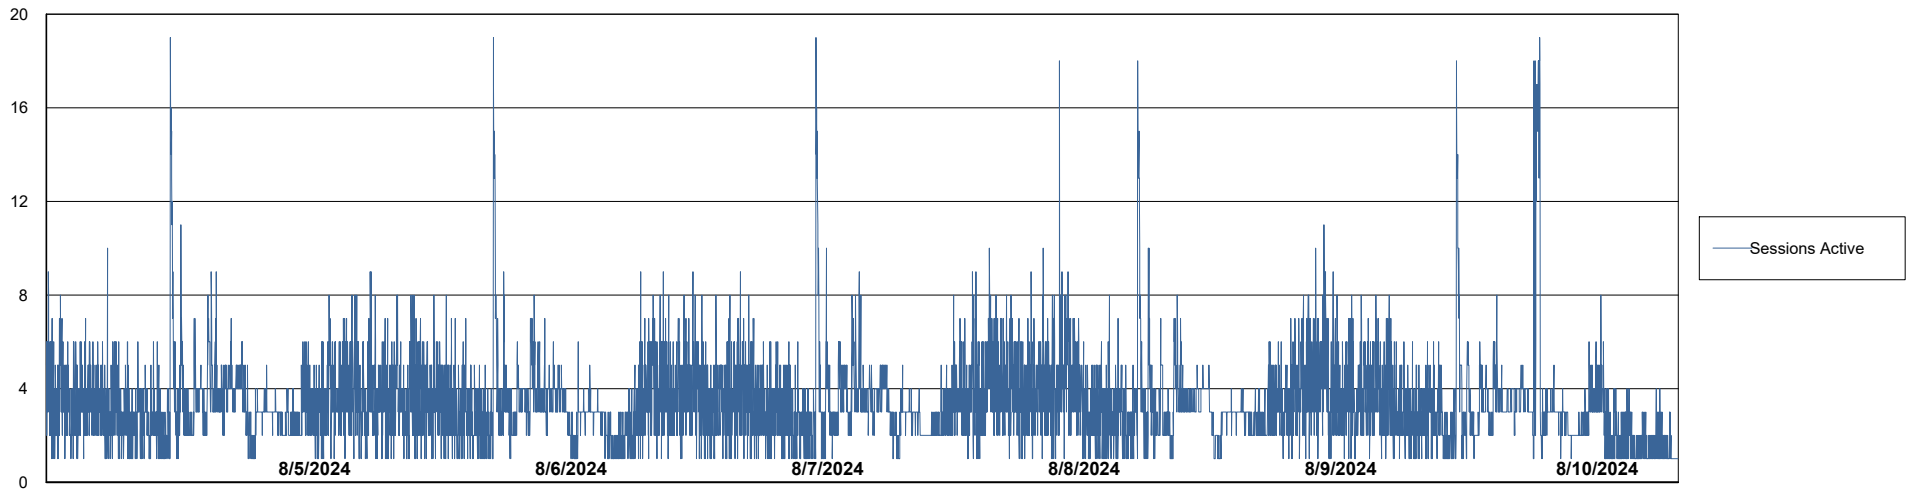

Weekly SLA Customer Report

Customer KLH_Production (24/7)
Database ID 139

Database Performance KLH_PRD_SRSBIDB01_ABS1

Weekly SLA Customer Report

Customer KLH_Production (24/7)
Database ID 139

Database Performance KLH_PRD_SRSDDB01_ABS1