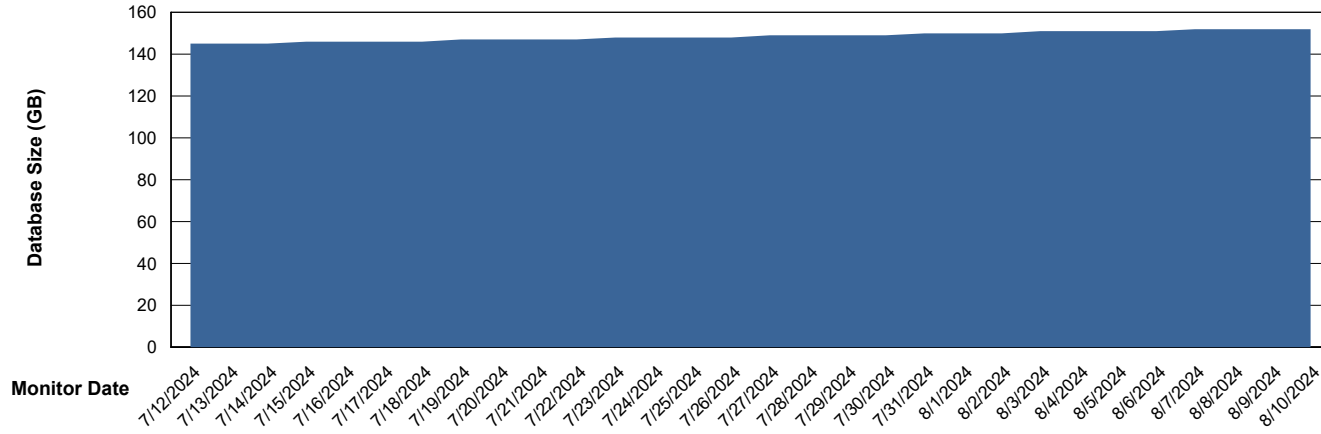

Weekly SLA Customer Report

Customer KLH_Production (24/7)
Database ID 139

Database Performance KLH_PRD_SRSD02_HSBABS1

DB Processes Max 1,000
DB Processes Max 0
DB Processes Max 4

Weekly SLA Customer Report

Customer KLH_Production (24/7)
Database ID 139

DATABASE SIZE KLH_PRD_SRSBIDB01_ABS1

Database growth over last month

DATABASE SIZE KLH_PRD_SRSDB01_ABS1

Database growth over last month

Weekly SLA Customer Report