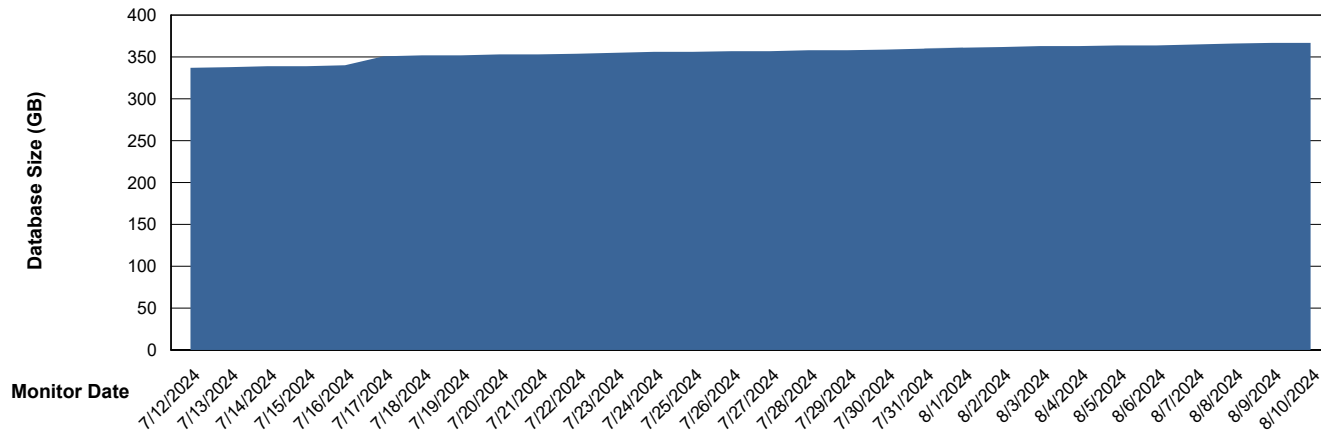

Customer KLH_Production (24/7)
Database ID 139

DATABASE SIZE KLH_PRD_SRSBIDB01_ABS1

Database growth over last month

DATABASE SIZE KLH_PRD_SRSDB01_ABS1

Database growth over last month

Weekly SLA Customer Report