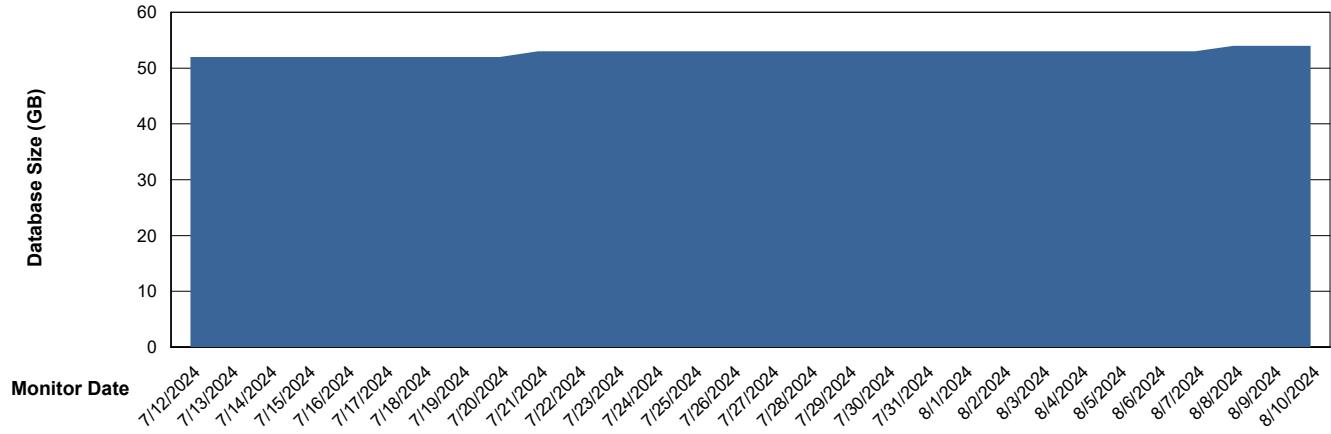

DATABASE SIZE HUE_PRD_S-ORABI2_ABS1

Database growth over last month