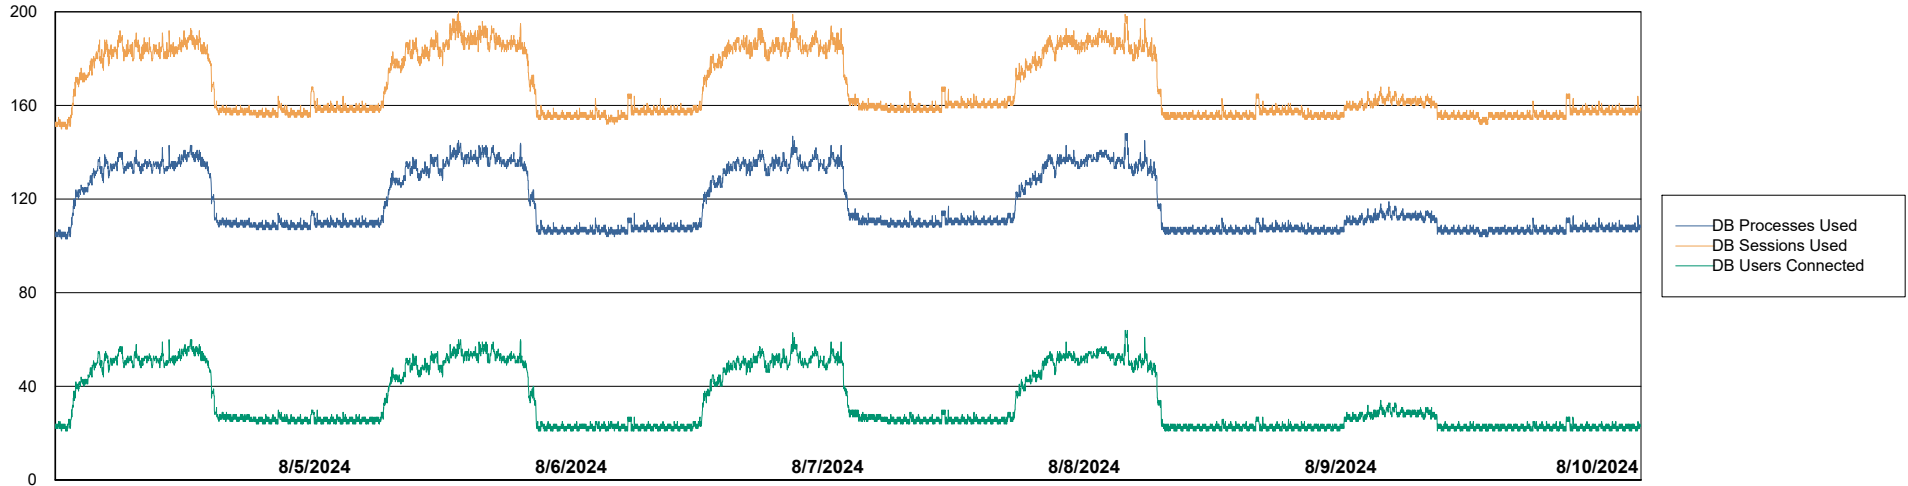

Weekly SLA Customer Report

Customer HUE_Production
Database ID 154

Database Performance HUE_PRD_S-ORABI2_ABS1

Weekly SLA Customer Report

Customer HUE_Production
Database ID 154

Database Performance HUE_PRD_S-ORAPROD2_ABS1