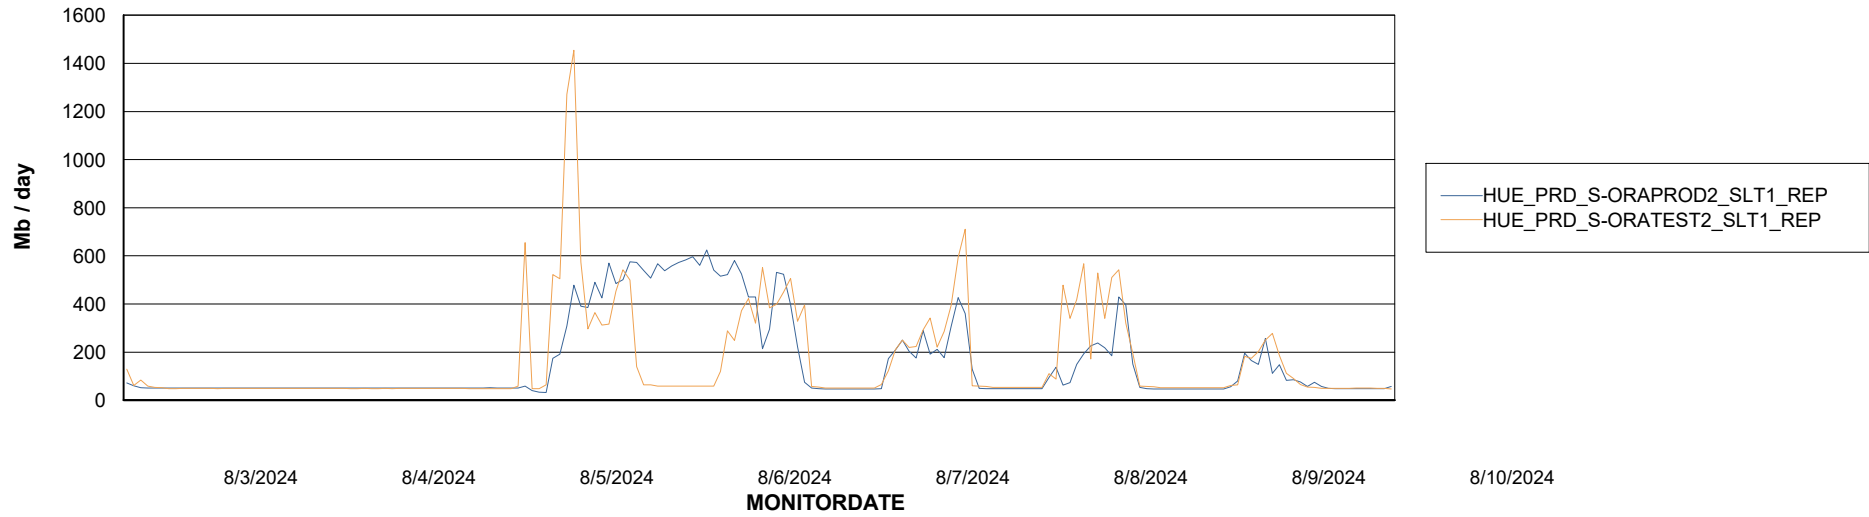

Avg memory used per ABS Server Service

Avg users per day per ABS server

Weekly SLA Customer Report

Customer HUE_Production
Database ID 154

ABSSolute Application ReportServer Services

Avg memory used per ReportServer Service