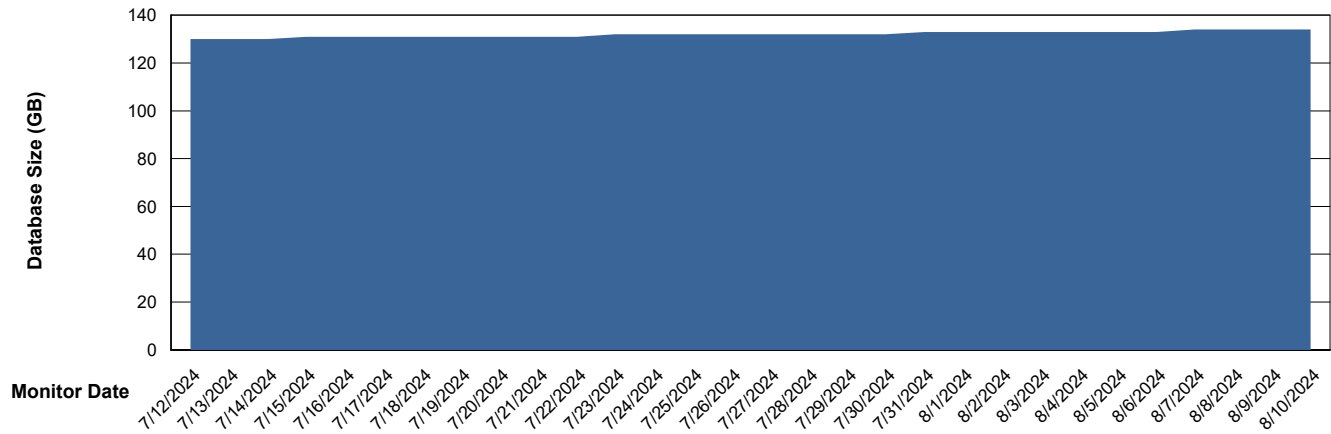

DATABASE SIZE HUE_PRD_S-ORAPROD2_ABS1

Database growth over last month