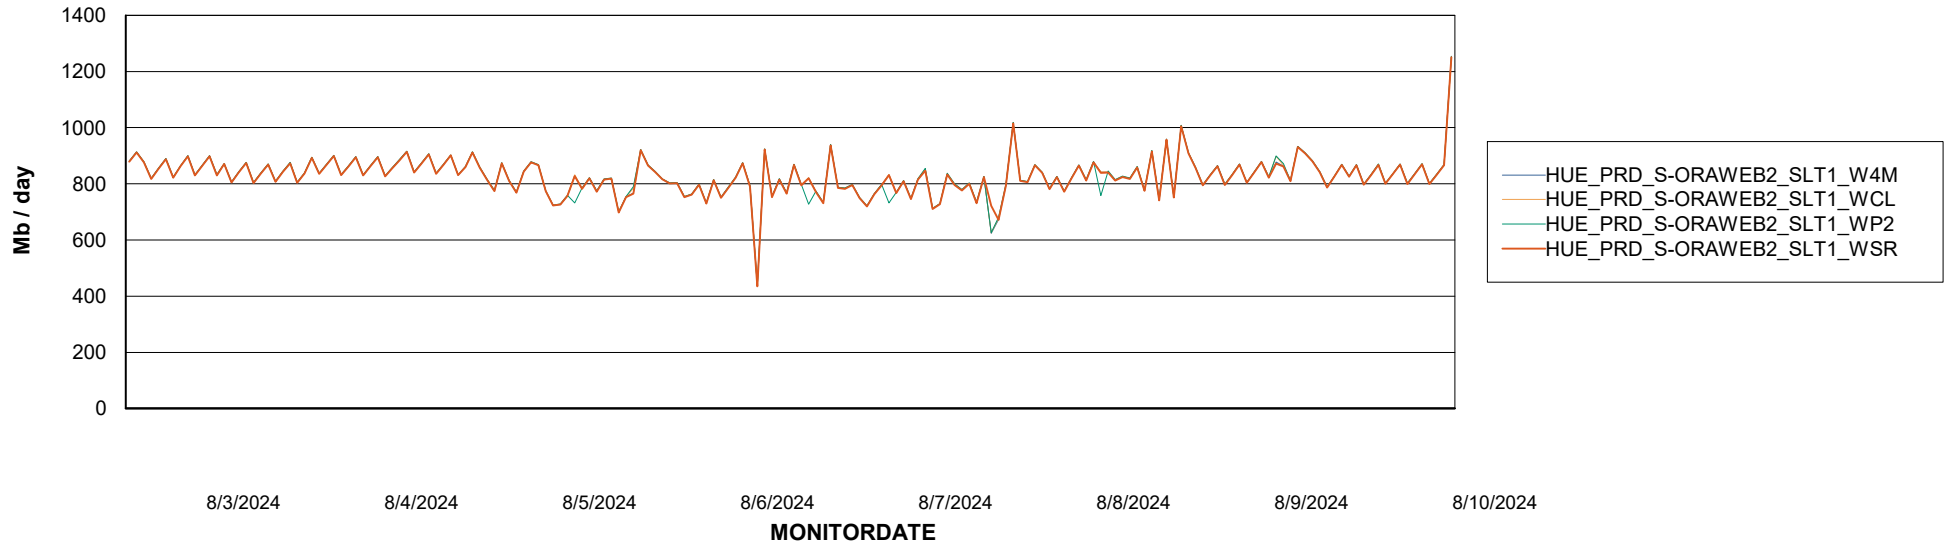

ABSSolute Web Component Services

Avg memory used per ABS Web component