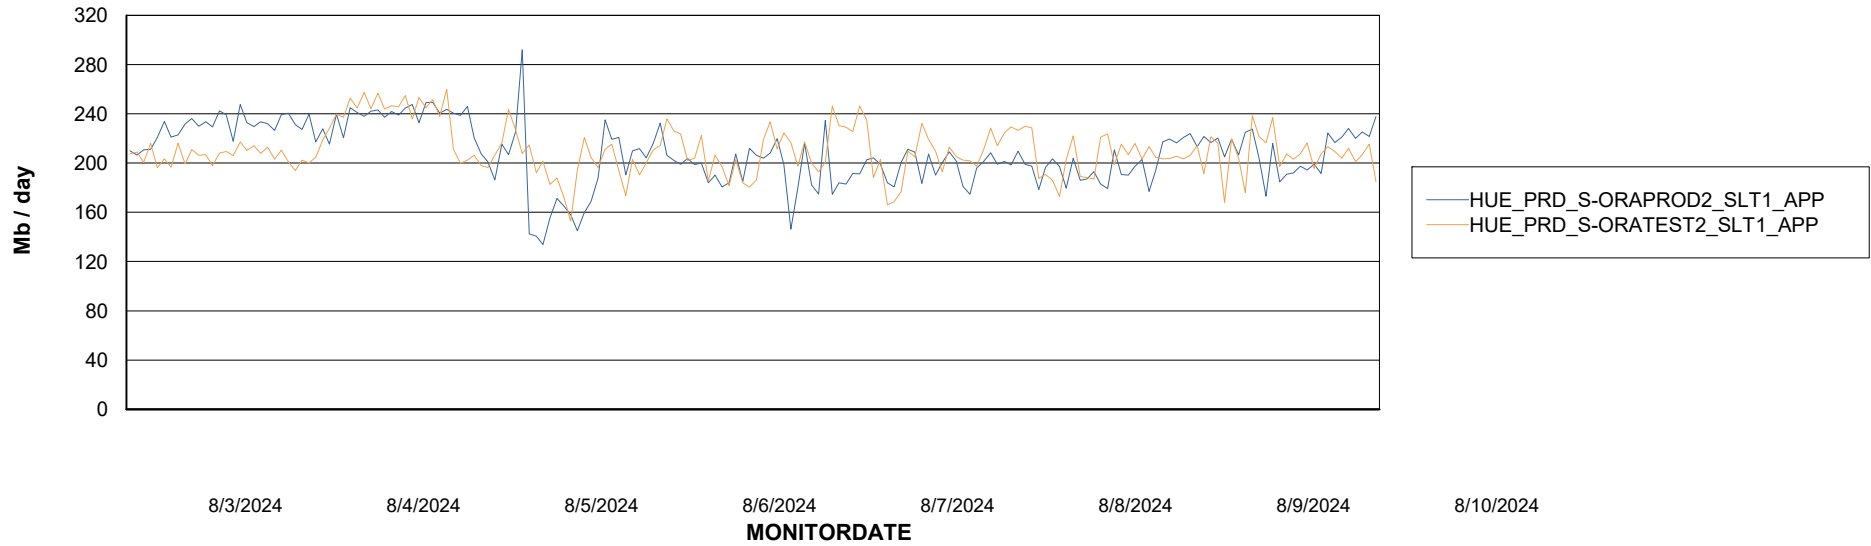

ABSSolute Application Server Services

Avg memory used per ABS Server Service