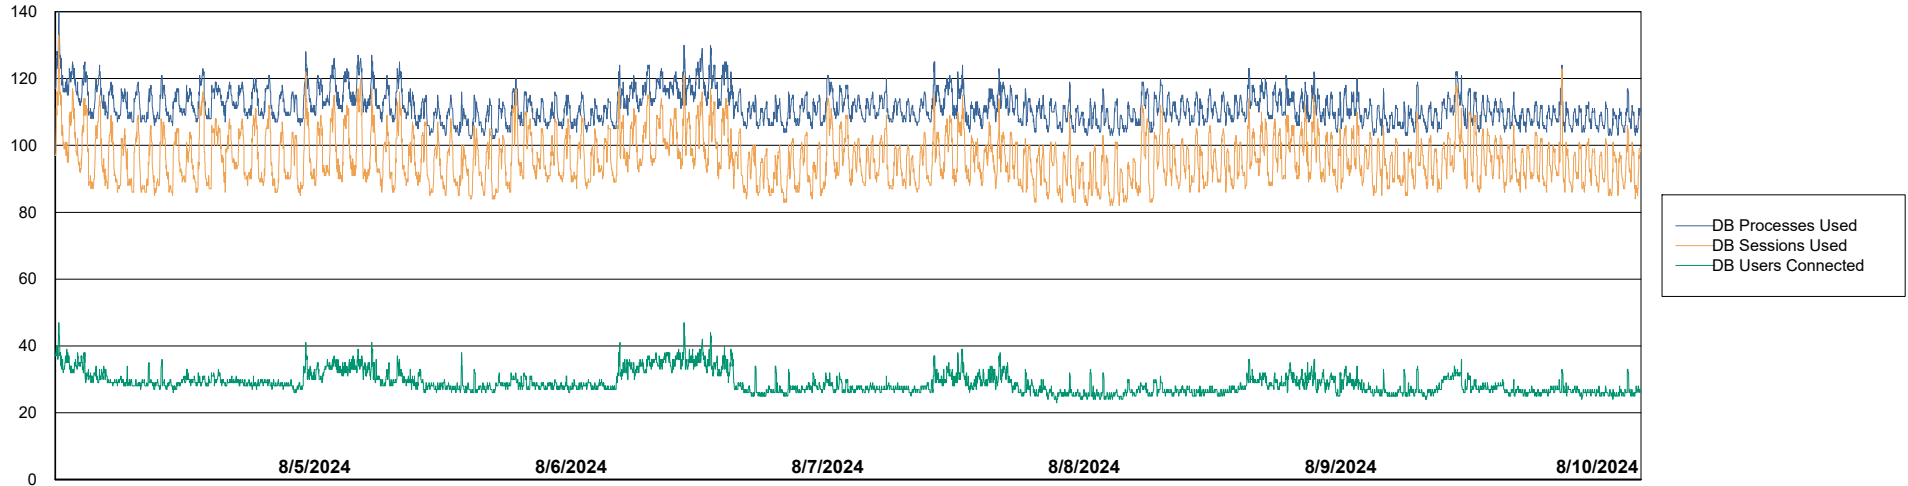

Weekly SLA Customer Report

Customer EUT_Production
Database ID 114

Database Performance EUT_EUP_PRD_URVINA22T_DB_ABS1

Weekly SLA Customer Report

Customer EUT_Production
Database ID 114

Database Performance EUT_URM_PRD_URVINA26_DB_ABS1