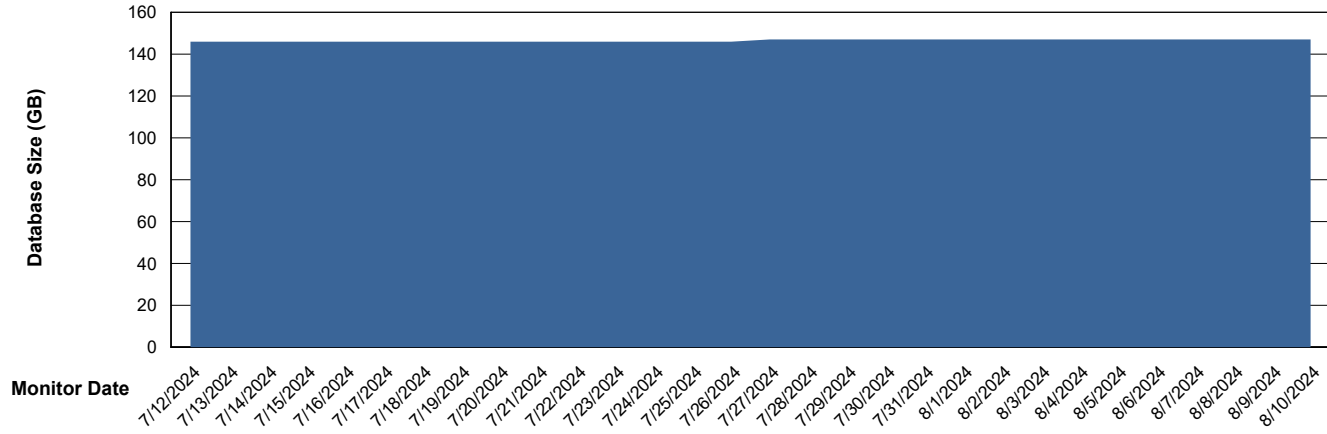

Weekly SLA Customer Report

Customer EUT_Production
Database ID 114

Database Performance EUT_EUP_PRD_URVINA22T_DB_ABS1

Weekly SLA Customer Report

Customer EUT_Production
Database ID 114

Database Performance EUT_URM_PRD_URVINA26_DB_ABS1

Weekly SLA Customer Report

Customer EUT_Production
Database ID 114

DATABASE SIZE EUT_EUP_PRD_URVINA22T_DB_ABS1

Database growth over last month

DATABASE SIZE EUT_URM_PRD_URVINA26_DB_ABS1

Database growth over last month