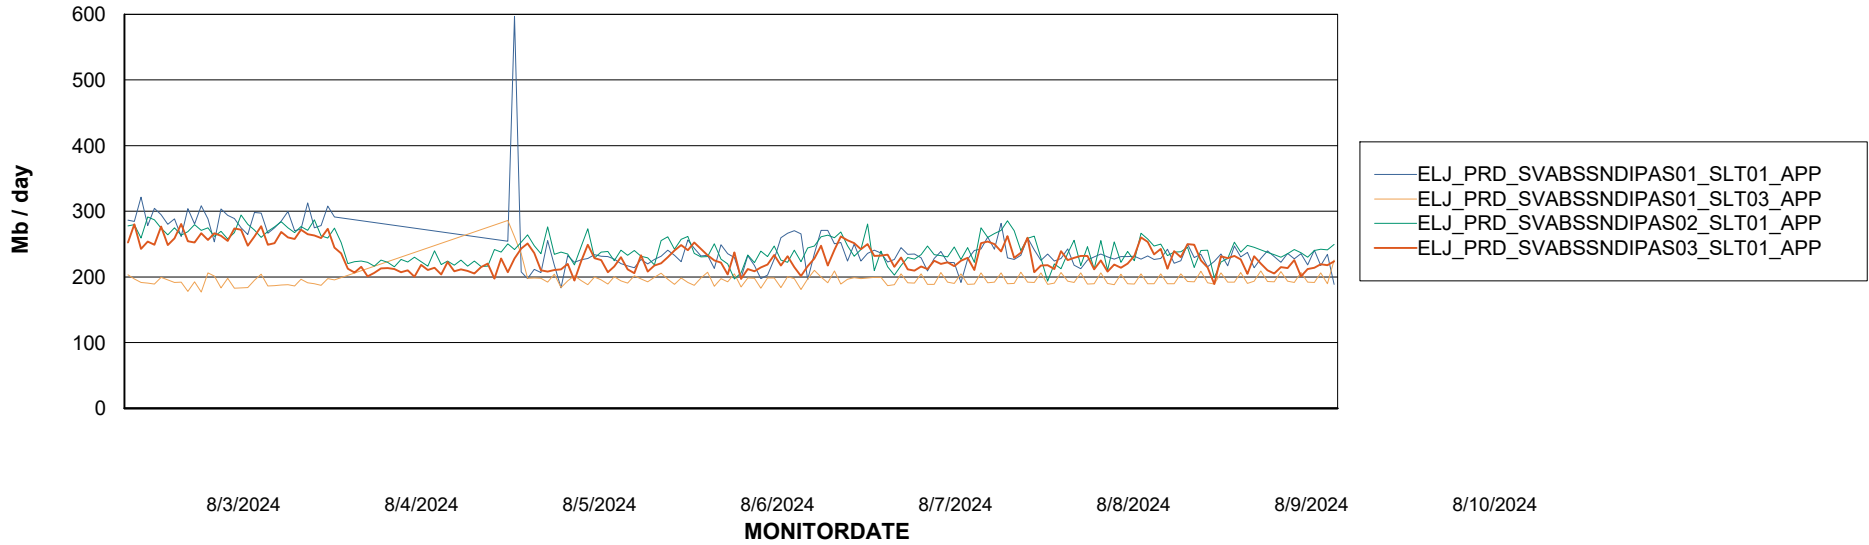

ABSSolute Application Server Services

Avg memory used per ABS Server Service