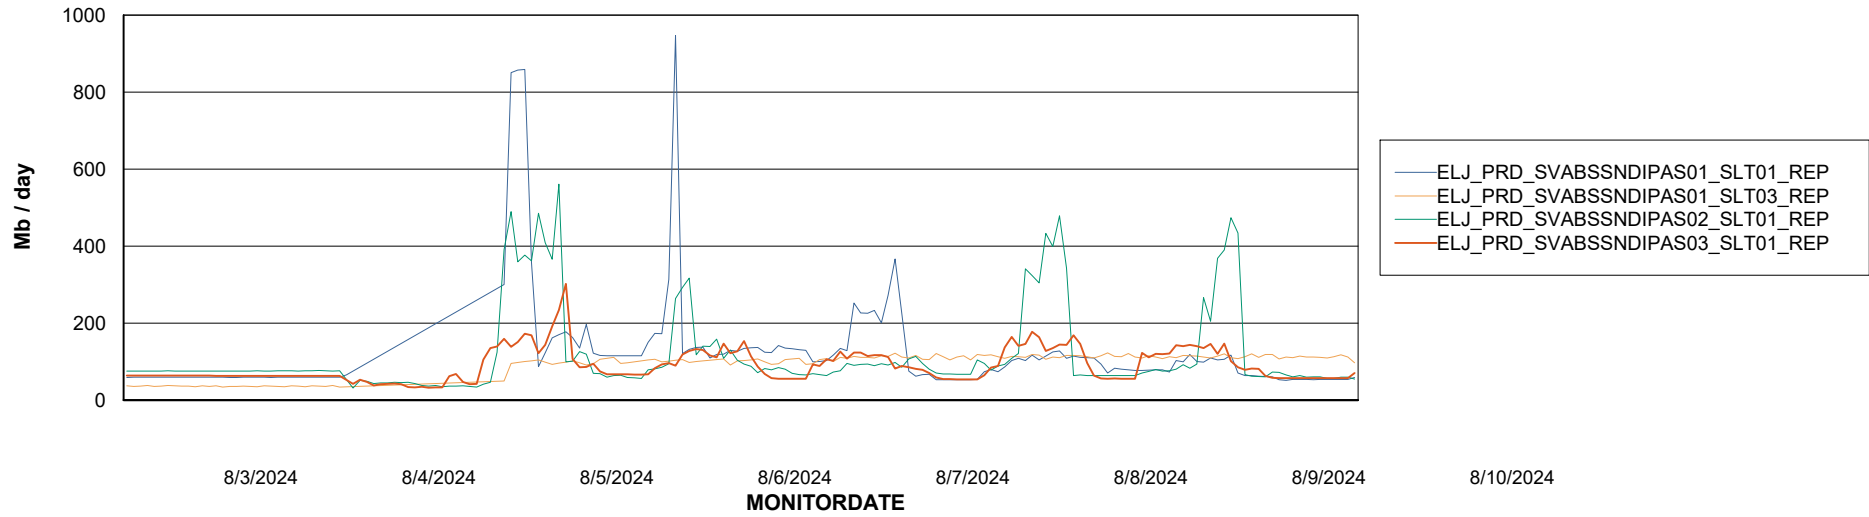

ABSSolute Application ReportServer Services

Avg memory used per ReportServer Service