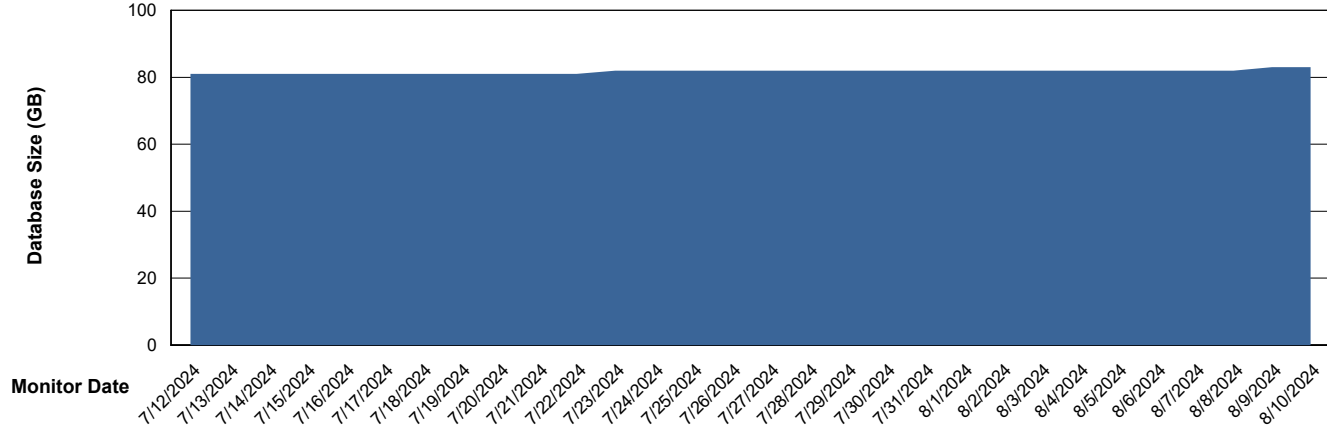

DATABASE SIZE ELJ_PRD_FRASEQXPRDDB01_ABS1

Database growth over last month