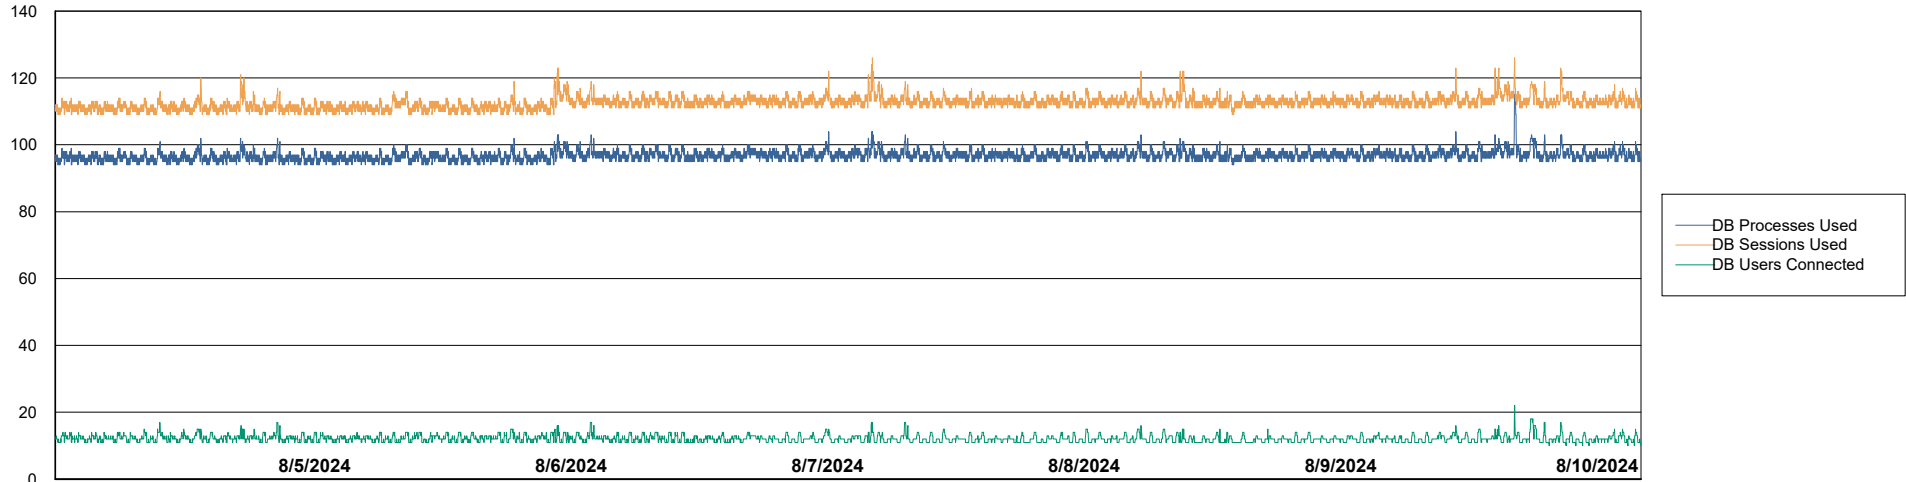

Database Performance ELJ_PRD_FRASEQXPRDDB03_ABS1