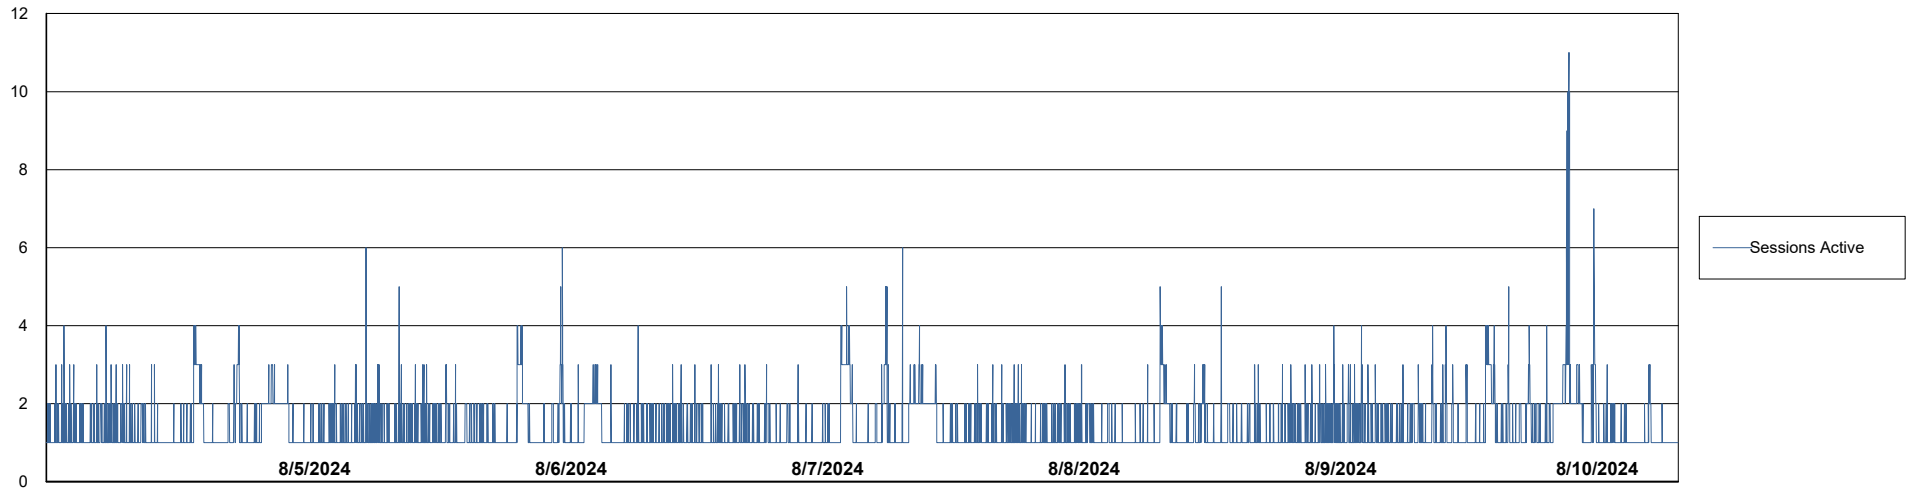

Database Performance ELJ_PRD_FRASEQXPRDDB01_ABS1