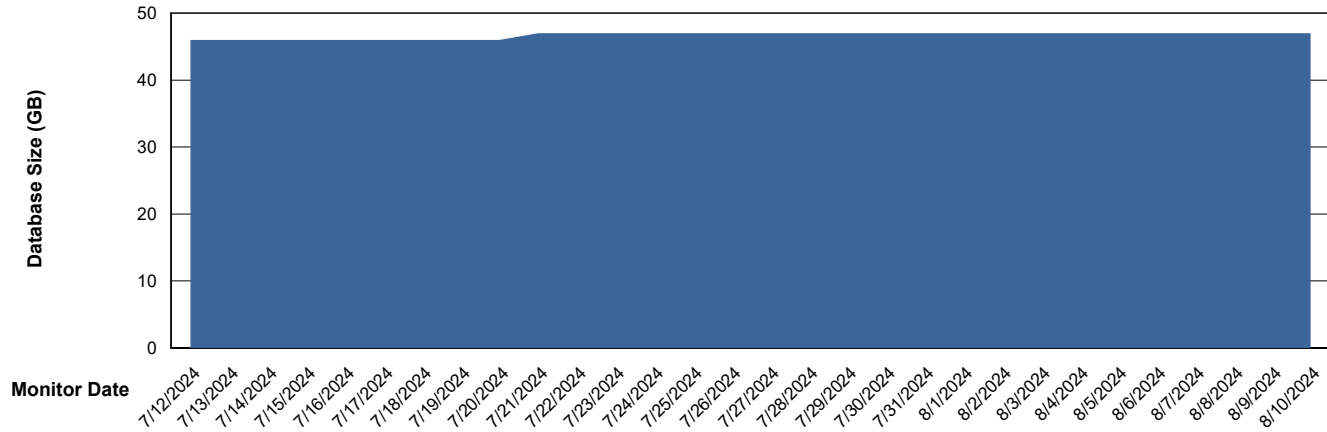

# Weekly SLA Customer Report

Customer ELJ Production  
Database ID 72

DATABASE SIZE ELJ\_PRD\_FRASEQXPRDDB01\_ABS1

### Database growth over last month

DATABASE SIZE ELJ\_PRD\_FRASEQXPRDDB03\_ABS1

### Database growth over last month