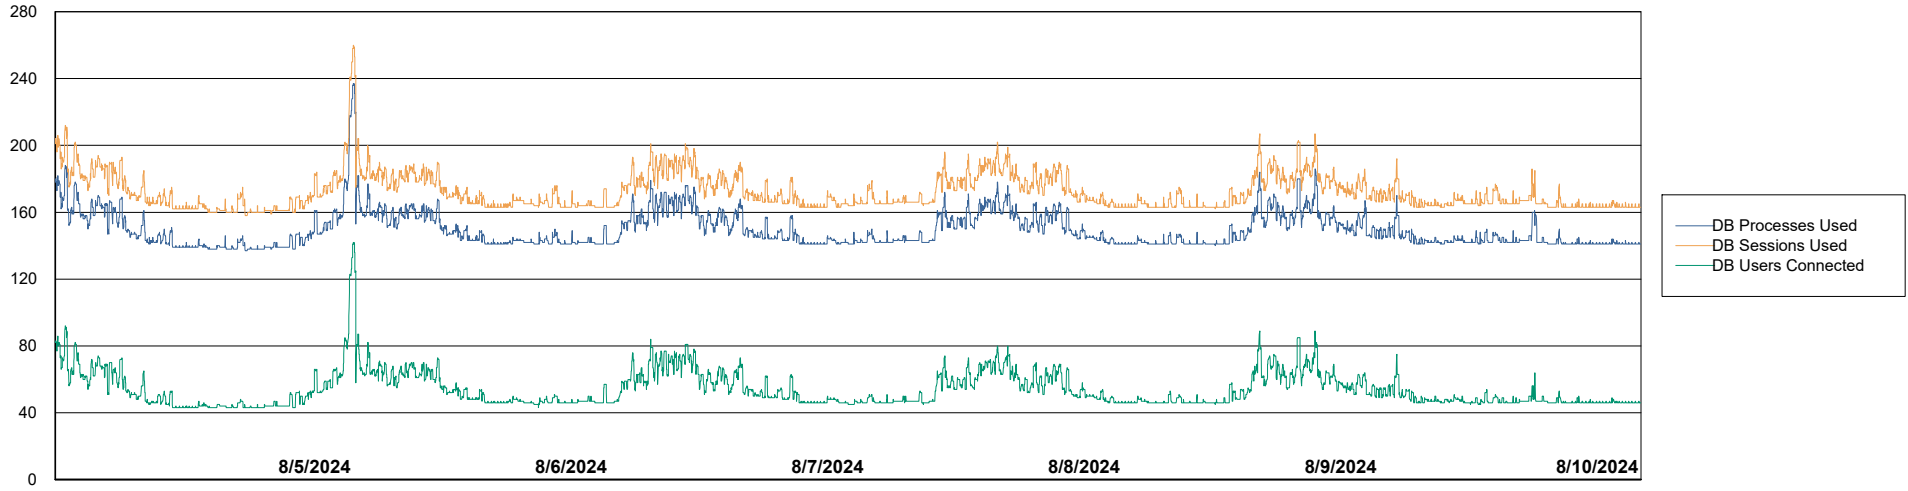

Database Performance ELJ_PRD_FRASEQXPRDDB01_ABS1